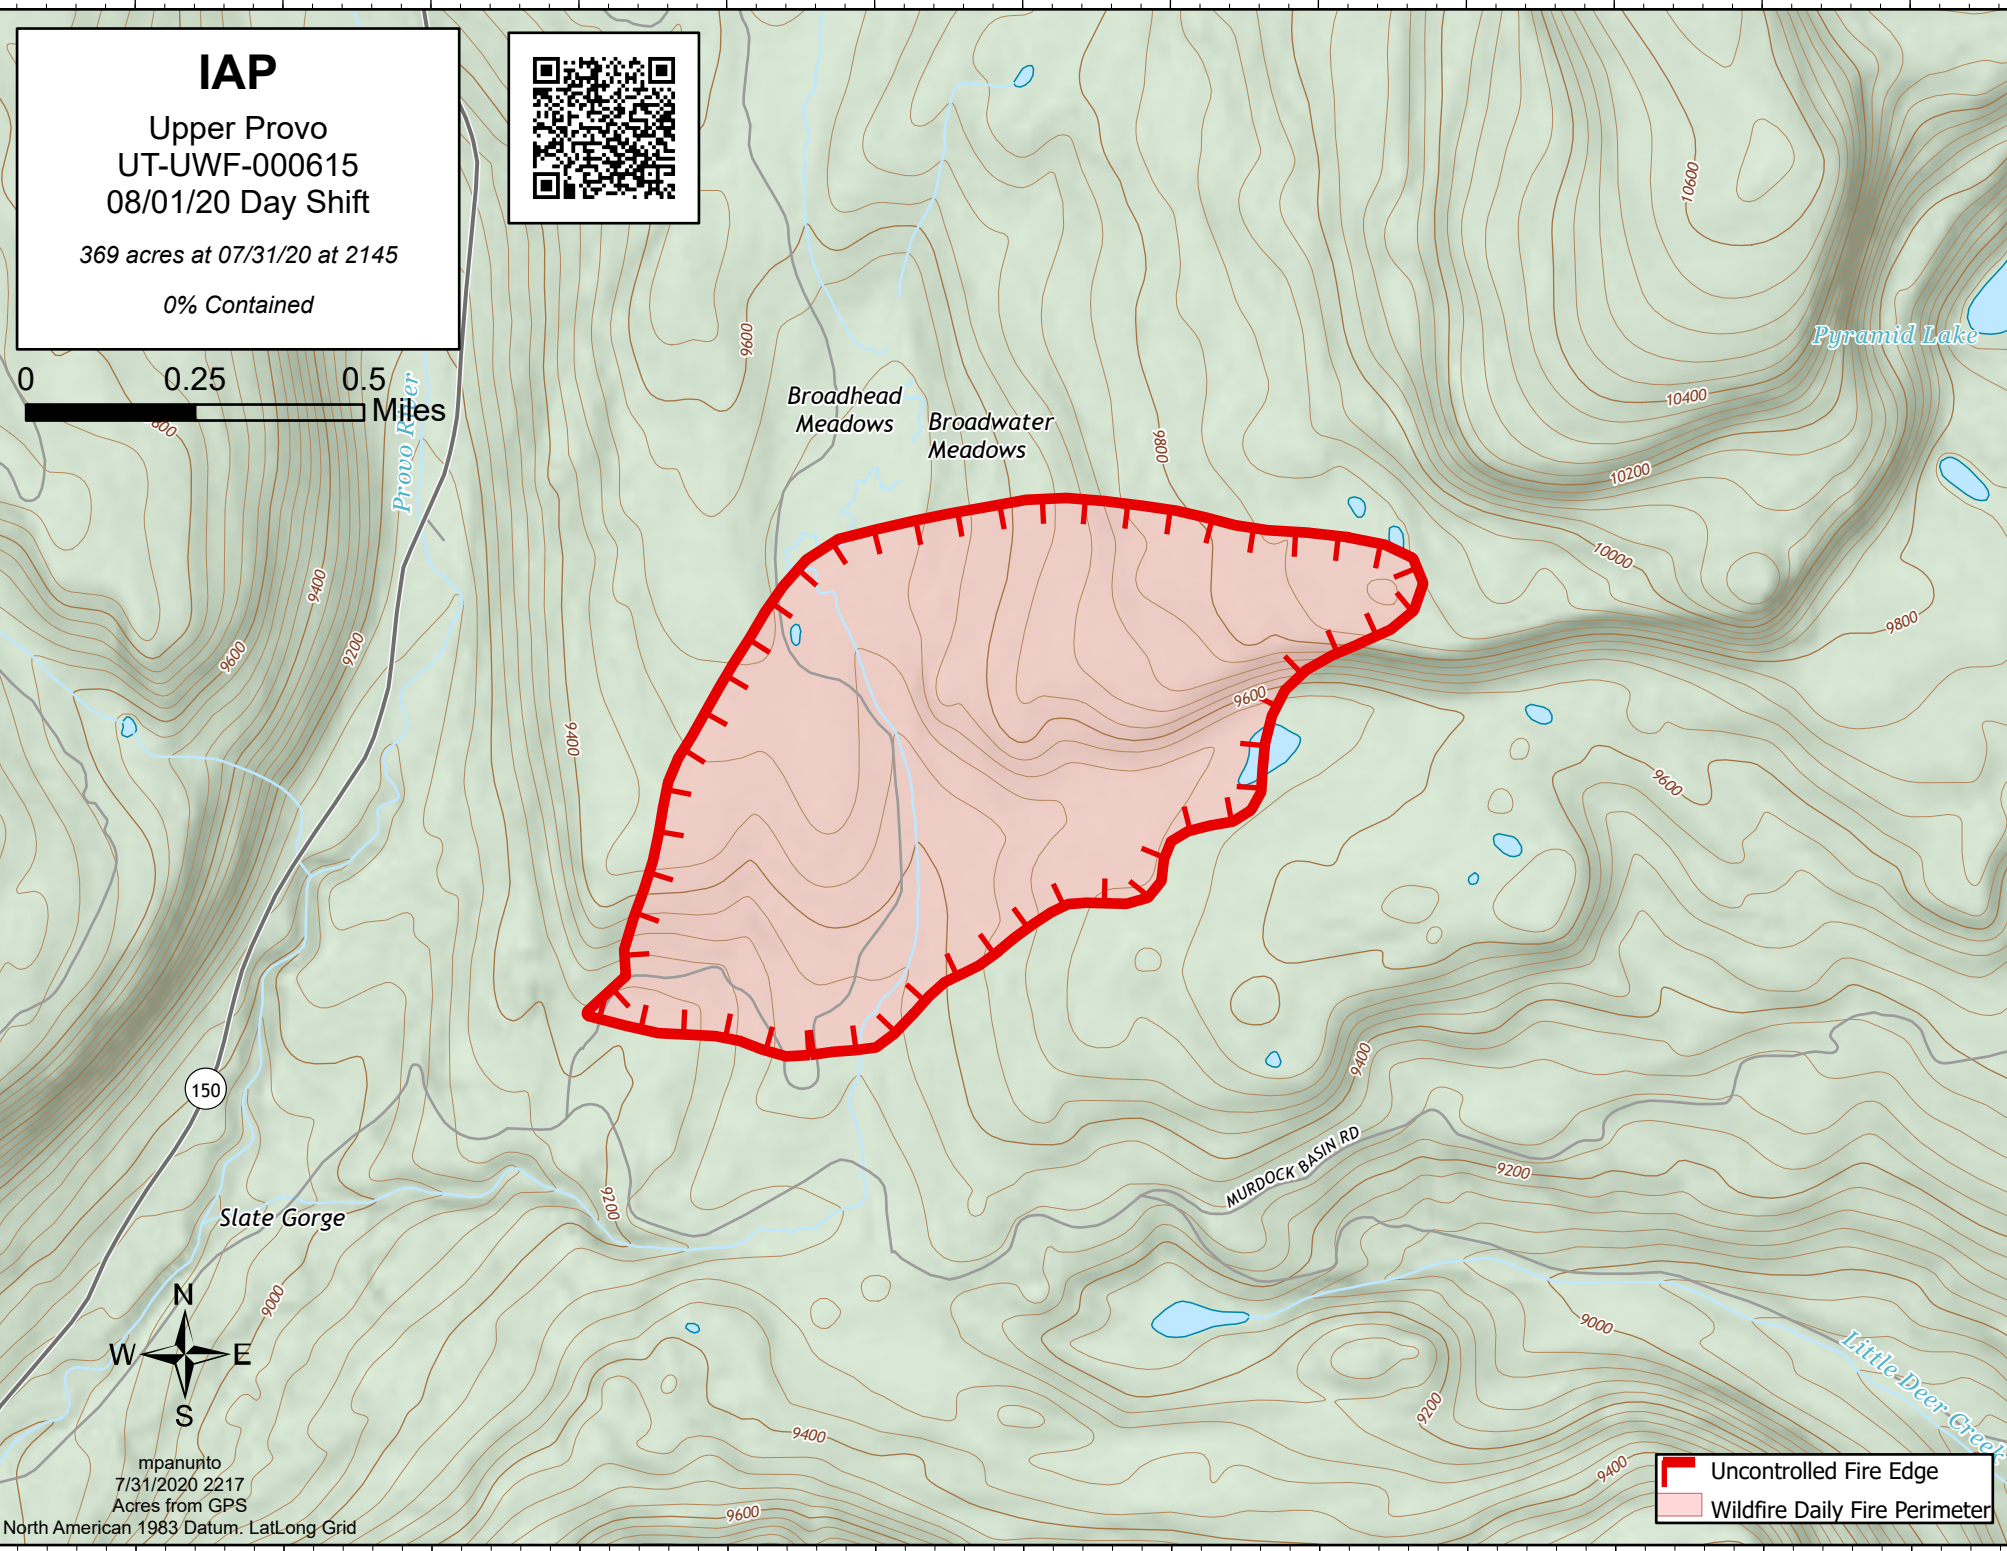

110°57'W 110°56.5'W 110°56'W 110°55.5'W 110°55'W 110°54.5'W

40°39.5'N  
40°38.99'N  
40°38.5'N  
40°38'N

**IAP**  
Upper Provo  
UT-UWF-000615  
08/01/20 Day Shift  
369 acres at 07/31/20 at 2145  
0% Contained

Pyramid Lake

Broadhead Meadows  
Broadwater Meadows

150

Slate Gorge

MURDOCK BASIN RD

Little Deer Creek

mpanunto  
7/31/2020 2217  
Acres from GPS

North American 1983 Datum: LatLong Grid

Uncontrolled Fire Edge  
 Wildfire Daily Fire Perimeter

110°57'W 110°56.5'W 110°56'W 110°55.5'W 110°55'W 110°54.5'W