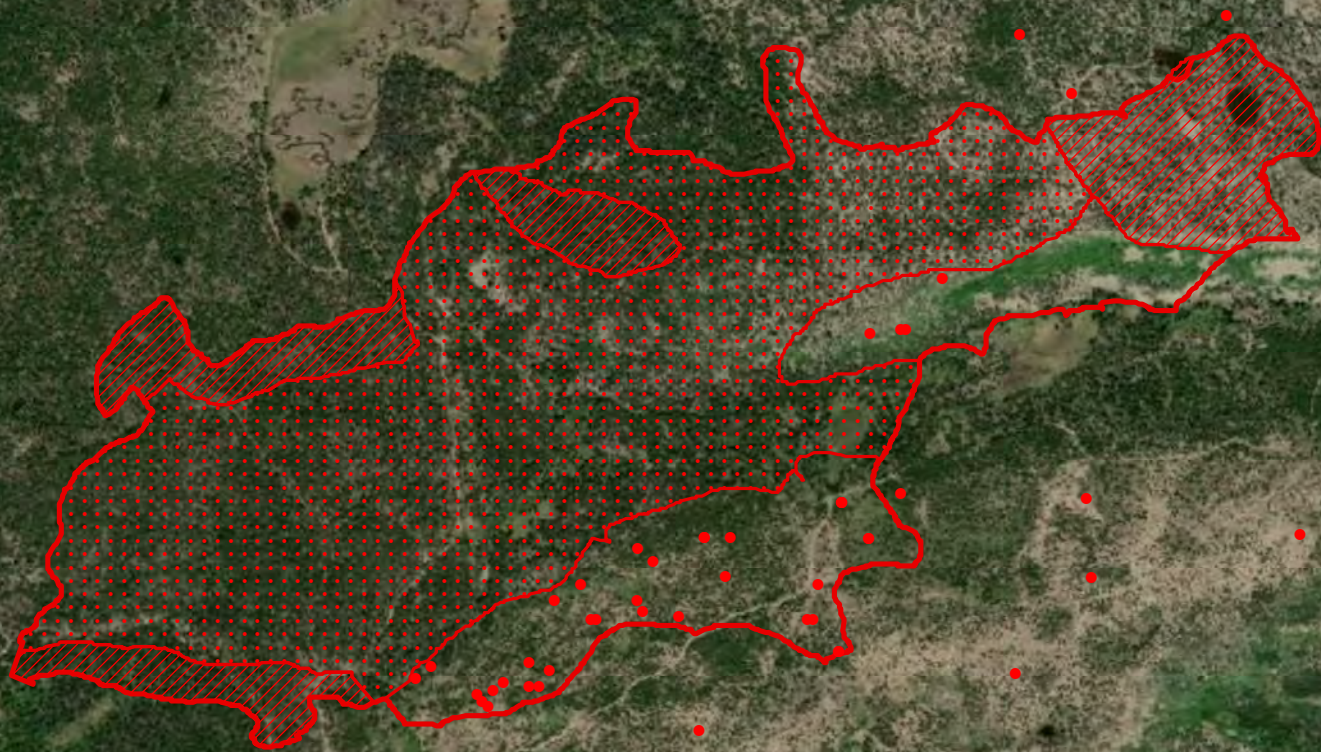

110°56'W

110°55'W

40°40'N

40°40'N

Upper Provo Fire
 Heat Acres: 336
 UT-UWF-000615
 Infrared Interpretation
 Imagery Date:
 2020/08/11 0310 Hrs

1:15,000

40°39'N

40°39'N

40°38'N

40°38'N

40°37'N

40°37'N

Little Deer Creek
 Little Deer Creek

Broadhead
 Lake

-  Heat Perimeter
-  Intense Heat Areas
-  Scattered Heat Areas
-  Isolated Heat Sources

GCS WGS 1984

IRIN: Kyle Felker
 Map produced:
 8/2/2020 0224 hrs

110°56'W

110°55'W

the GIS User Community