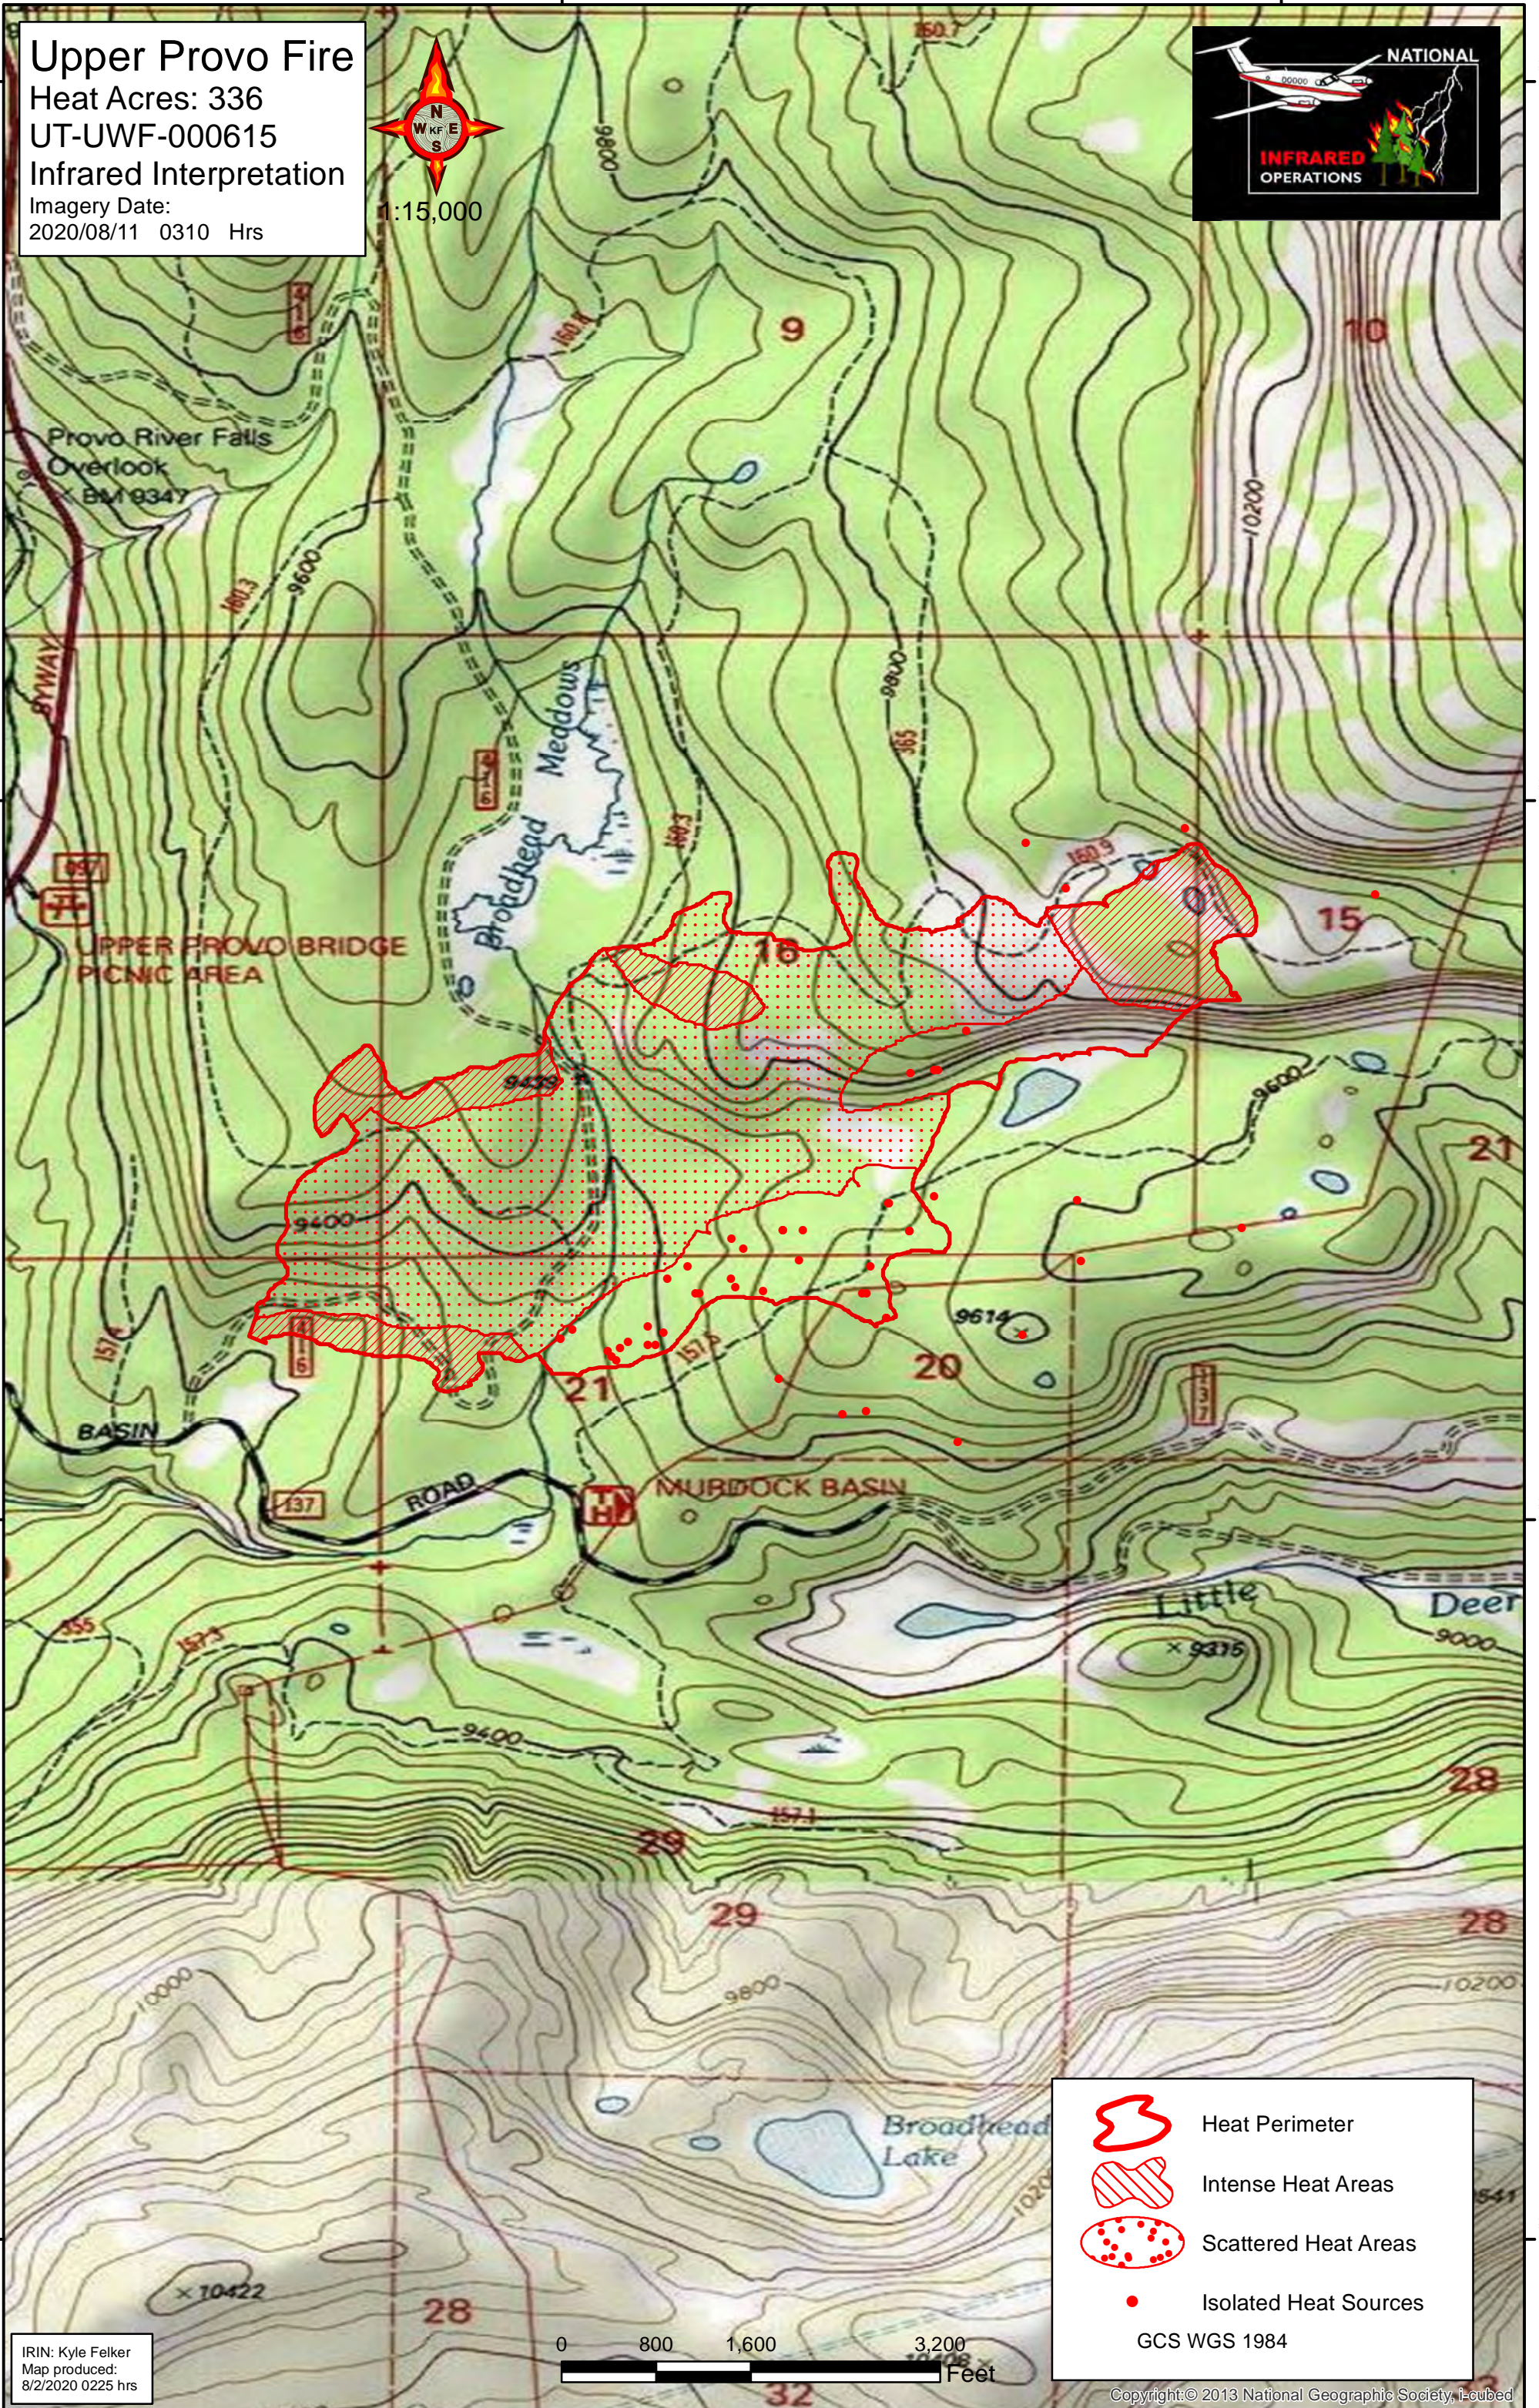

# Upper Provo Fire

Heat Acres: 336  
UT-UWF-000615  
Infrared Interpretation  
Imagery Date:  
2020/08/11 0310 Hrs

1:15,000

- Heat Perimeter
- Intense Heat Areas
- Scattered Heat Areas
- Isolated Heat Sources

GCS WGS 1984

IRIN: Kyle Felker  
Map produced:  
8/2/2020 0225 hrs