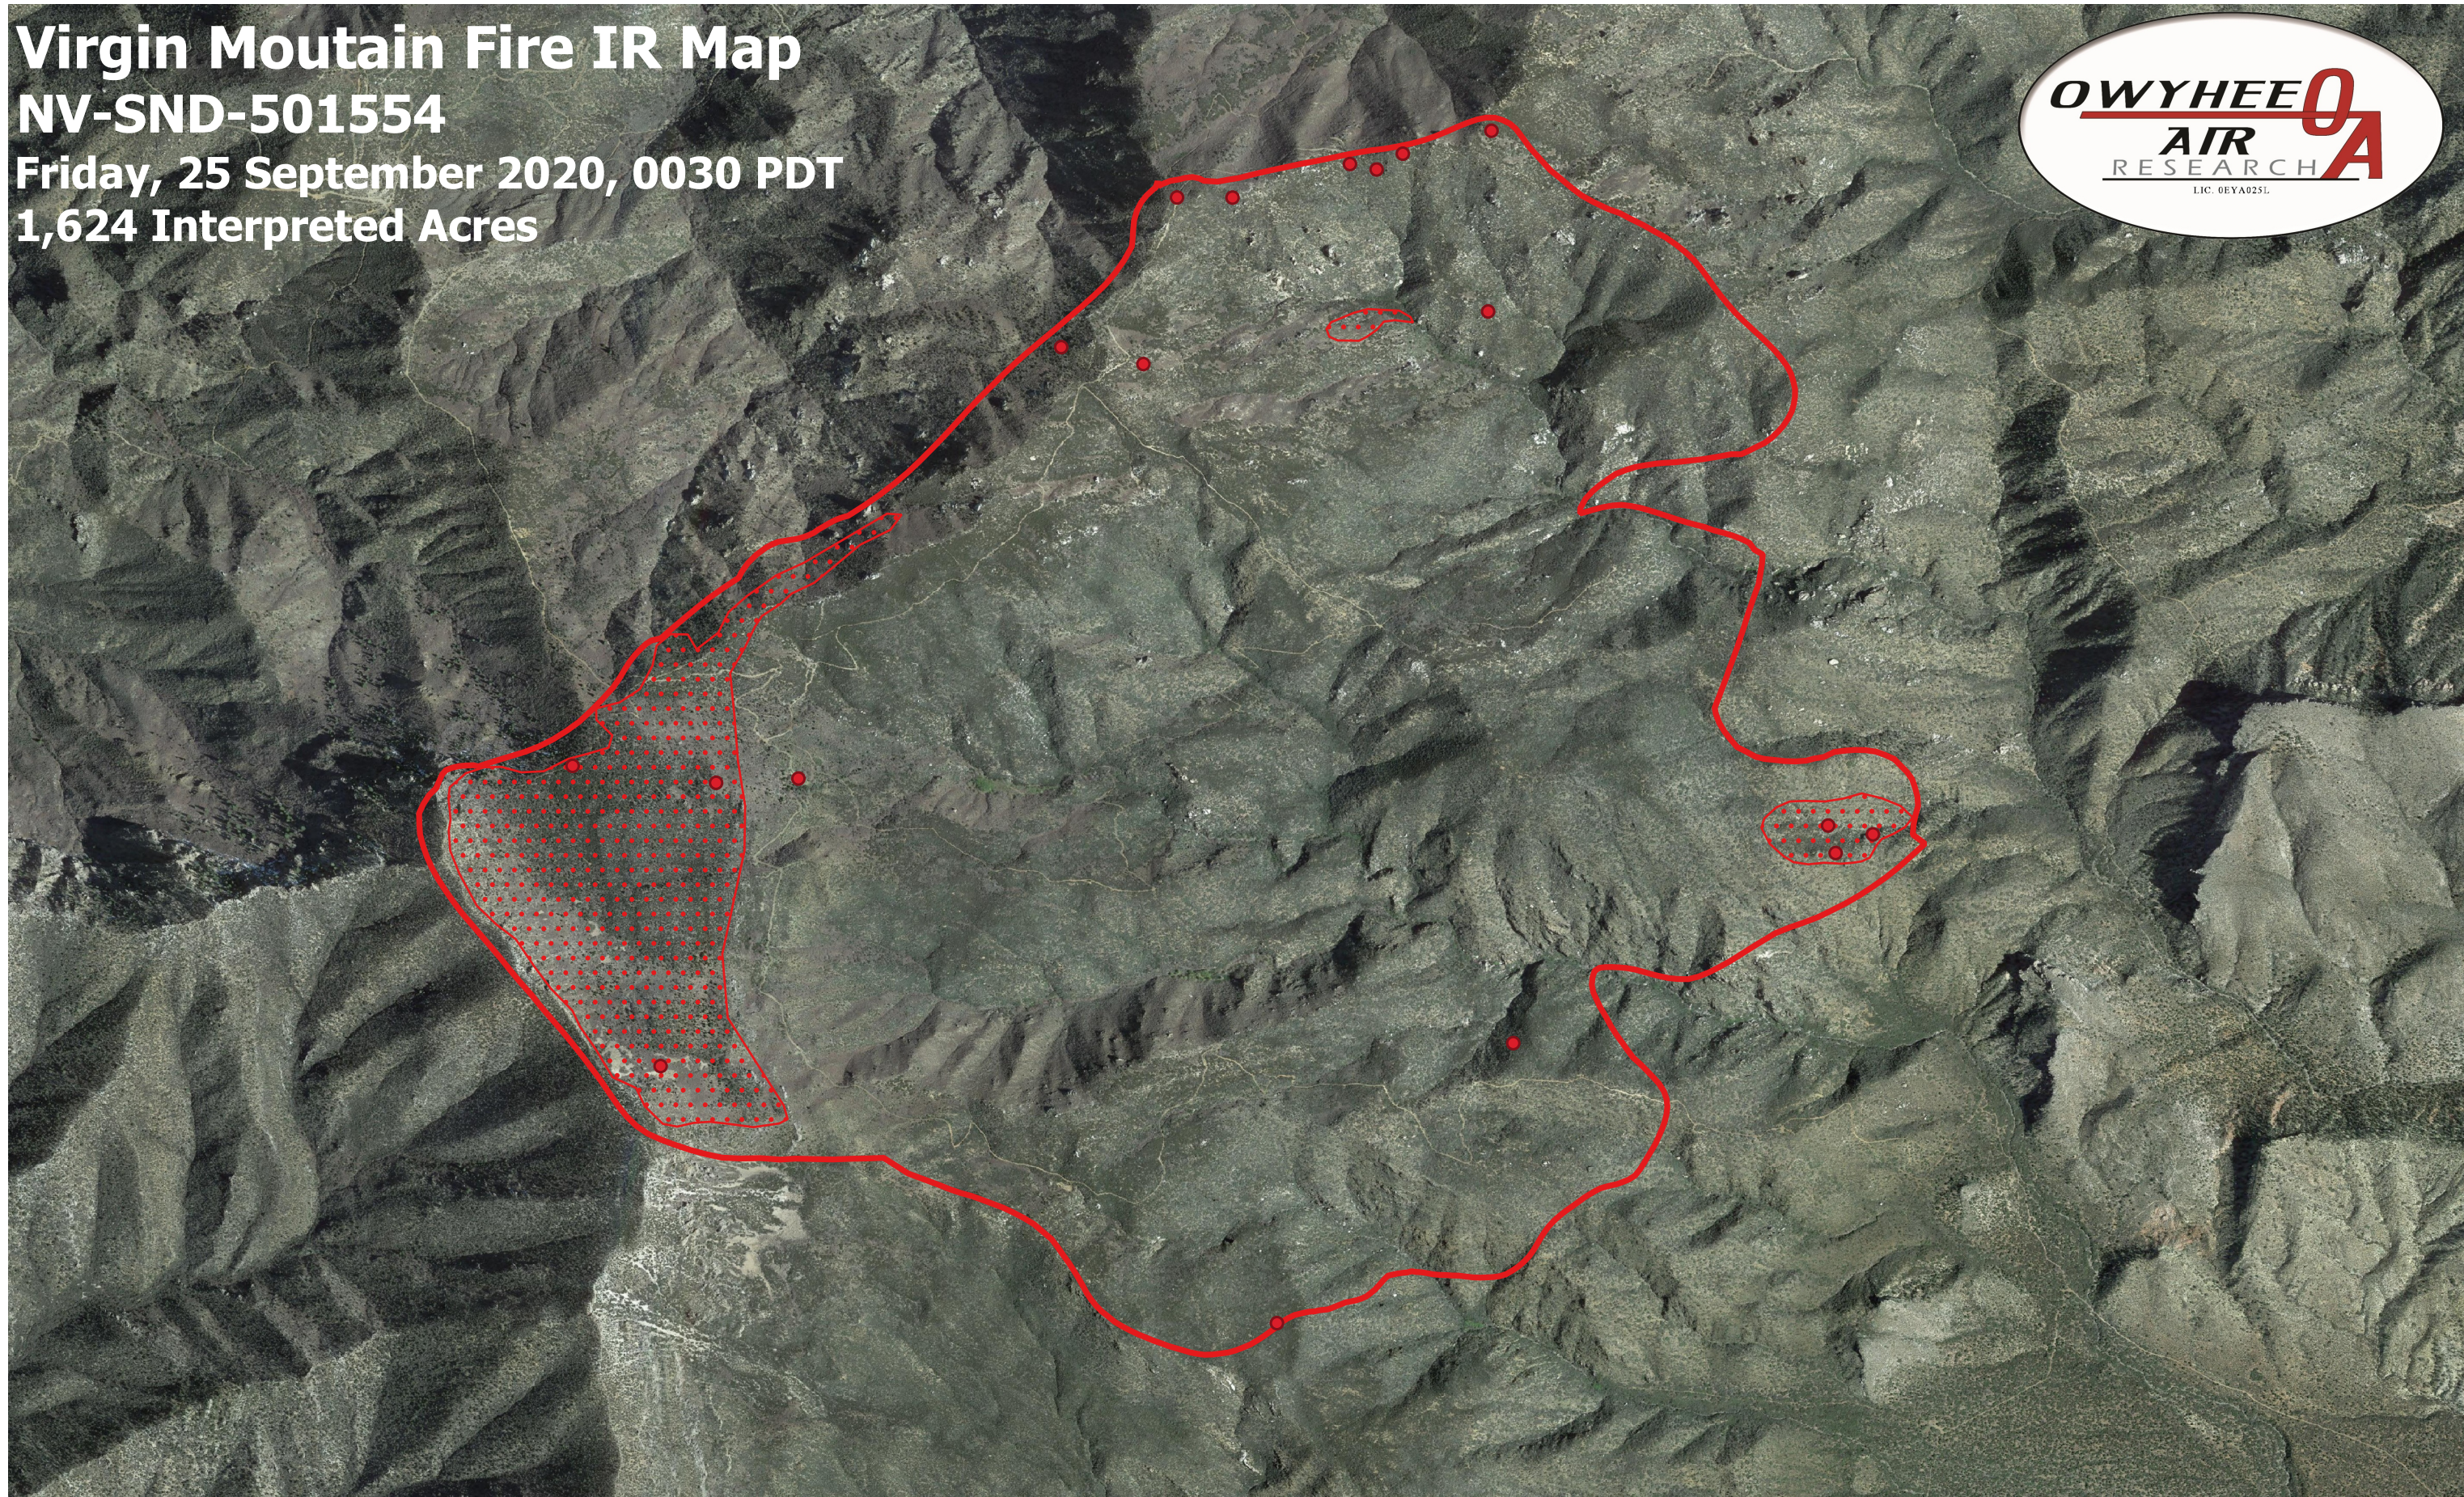

# Virgin Mountain Fire IR Map

NV-SND-501554

Friday, 25 September 2020, 0030 PDT

1,624 Interpreted Acres

## Legend

- IR Isolated Heat
- ▭ Burn Perimeter
- ▭ IR Scattered Heat

Scale: 1:10,000

Projection: WGS 84

Produced by Owyhee Air Research, Inc.

IR Interpreter: C. Merriman

fire@owyheeair.com (208) 442-5405