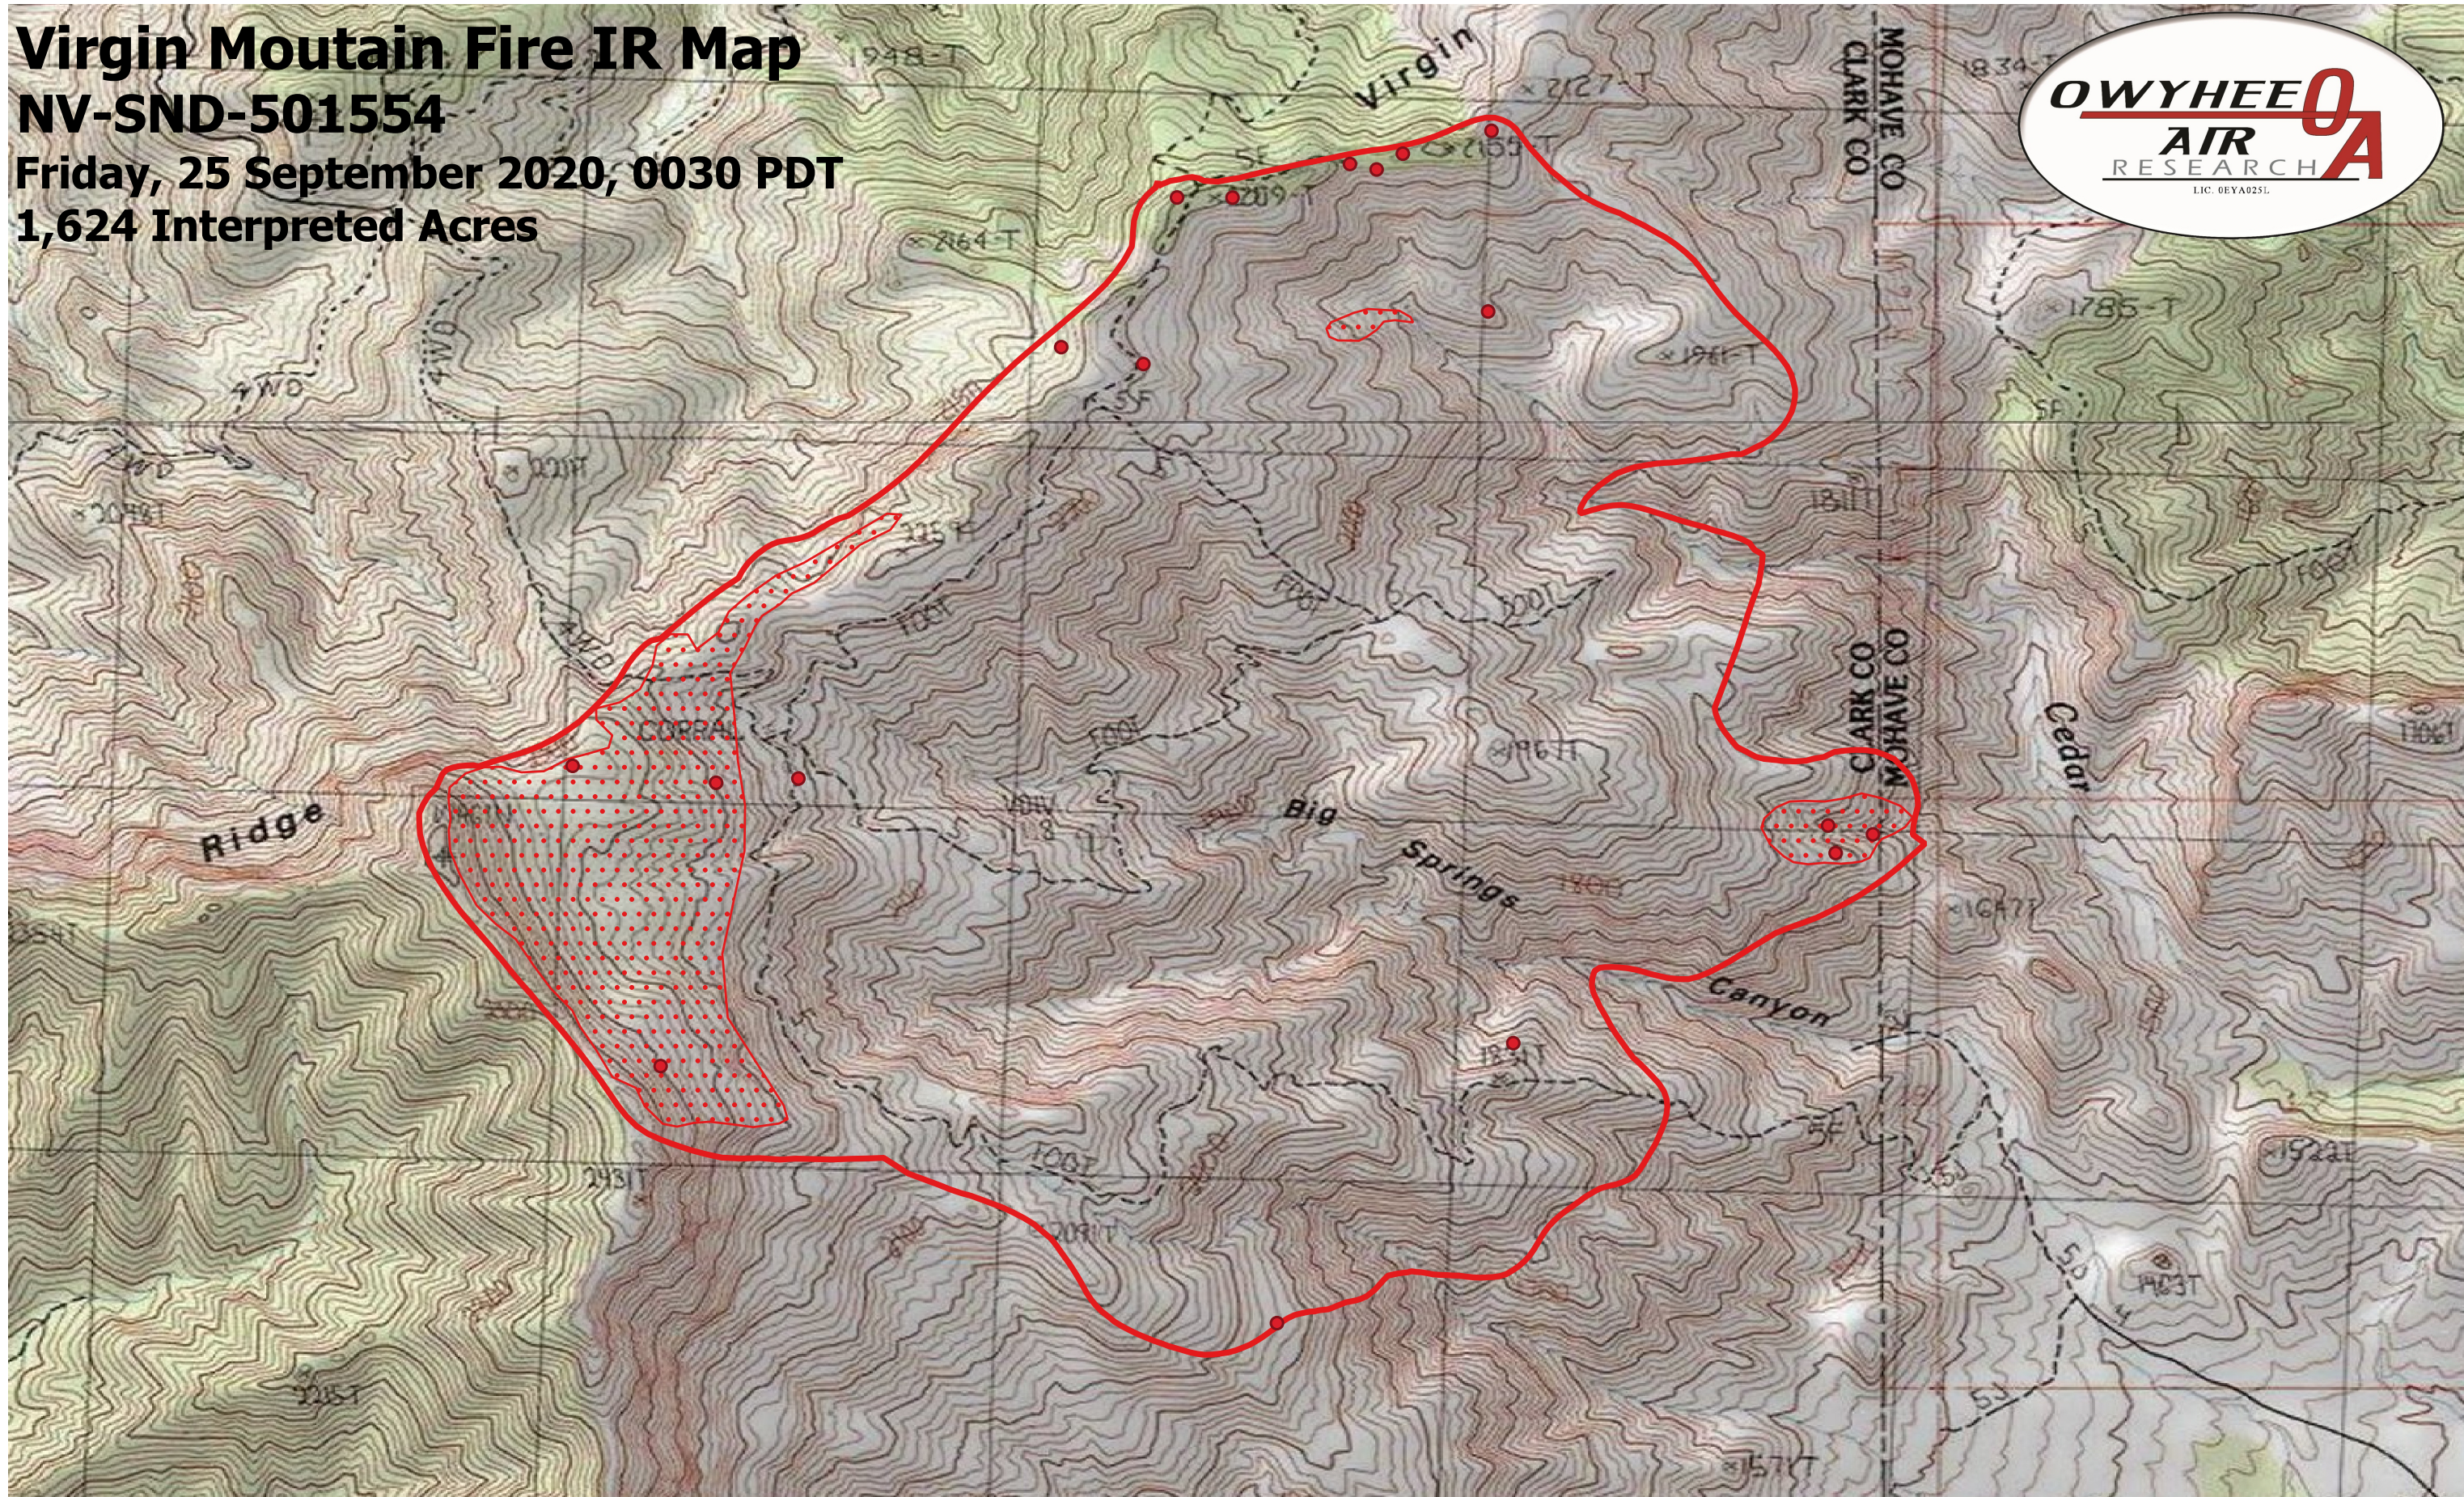

# Virgin Mountain Fire IR Map

NV-SND-501554

Friday, 25 September 2020, 0030 PDT

1,624 Interpreted Acres

## Legend

- IR Isolated Heat
- ▭ Burn Perimeter
- ▭ IR Scattered Heat

Scale: 1:10,000

Projection: WGS 84

Produced by Owyhee Air Research, Inc.

IR Interpreter: C. Merriman

fire@owyheeair.com (208) 442-5405