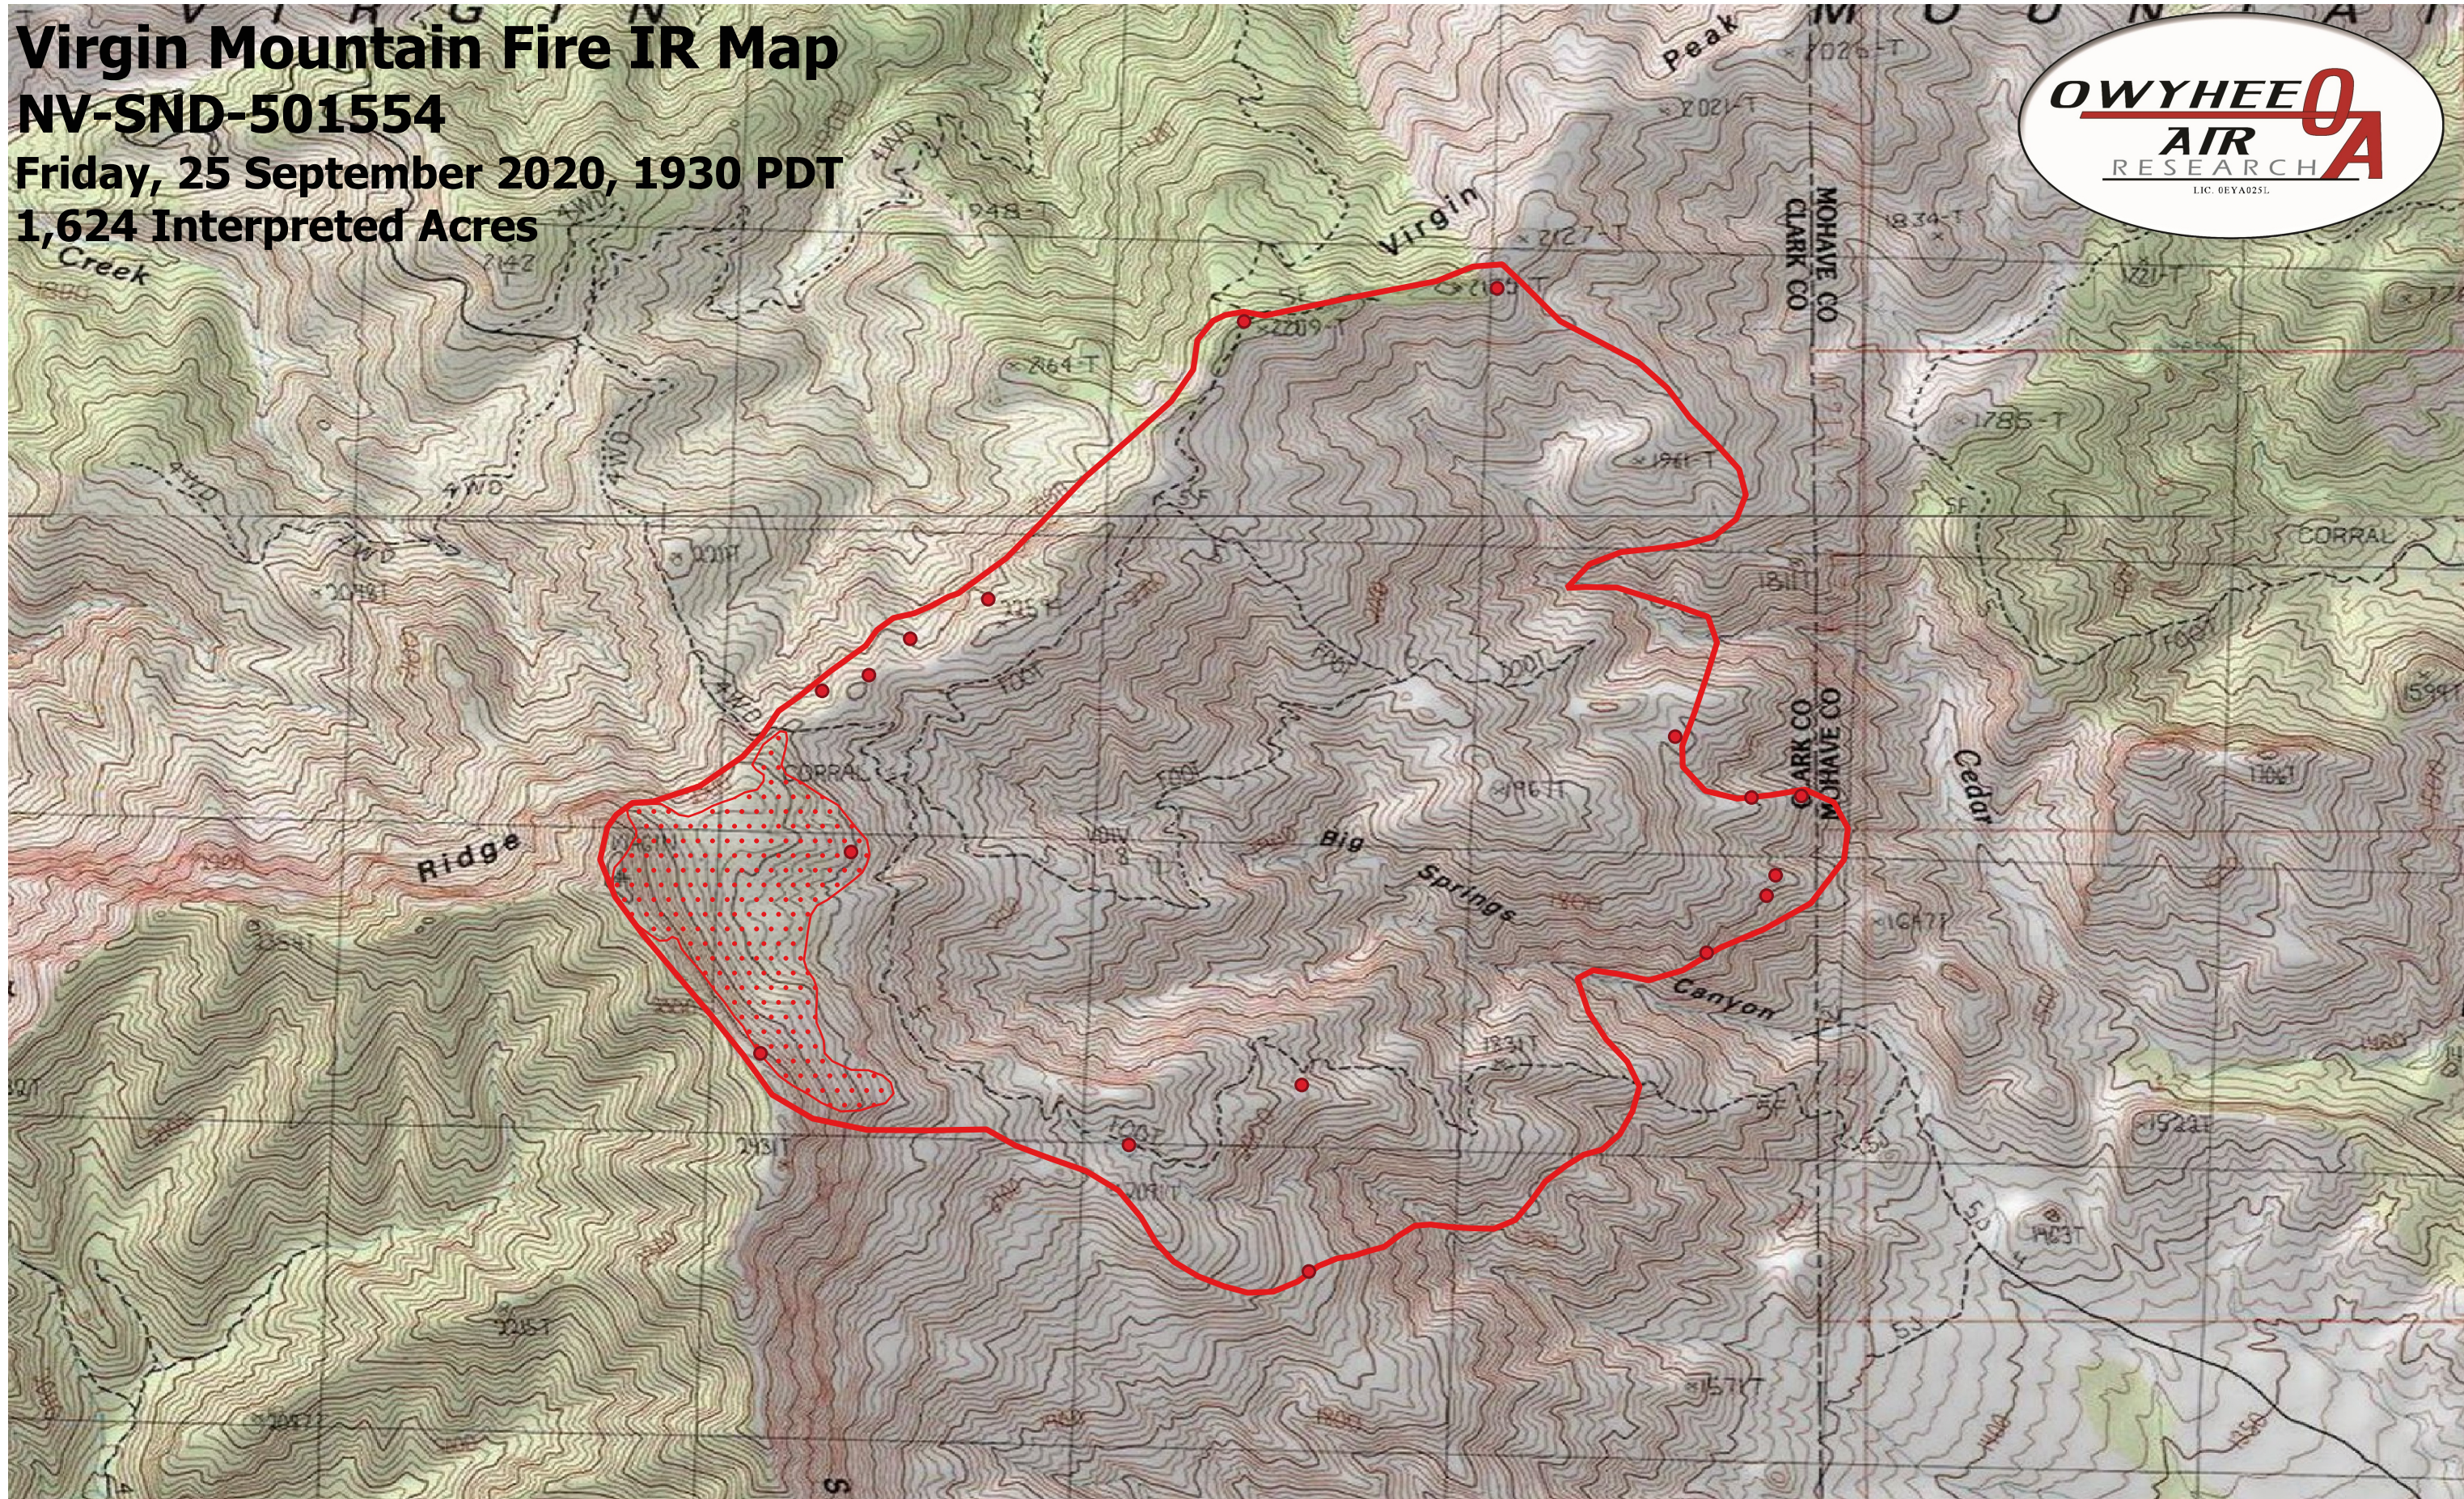

# Virgin Mountain Fire IR Map

## NV-SND-501554

Friday, 25 September 2020, 1930 PDT  
1,624 Interpreted Acres

- Legend**
- IR Isolated Heat
  - ▭ Burn Perimeter
  - ▭ IR Scattered Heat

Scale: 1:12,000  
Projection: WGS 84  
Produced by Owyhee Air Research, Inc.  
IR Interpreter: C. Merriman  
fire@owyheeair.com (208) 442-5405