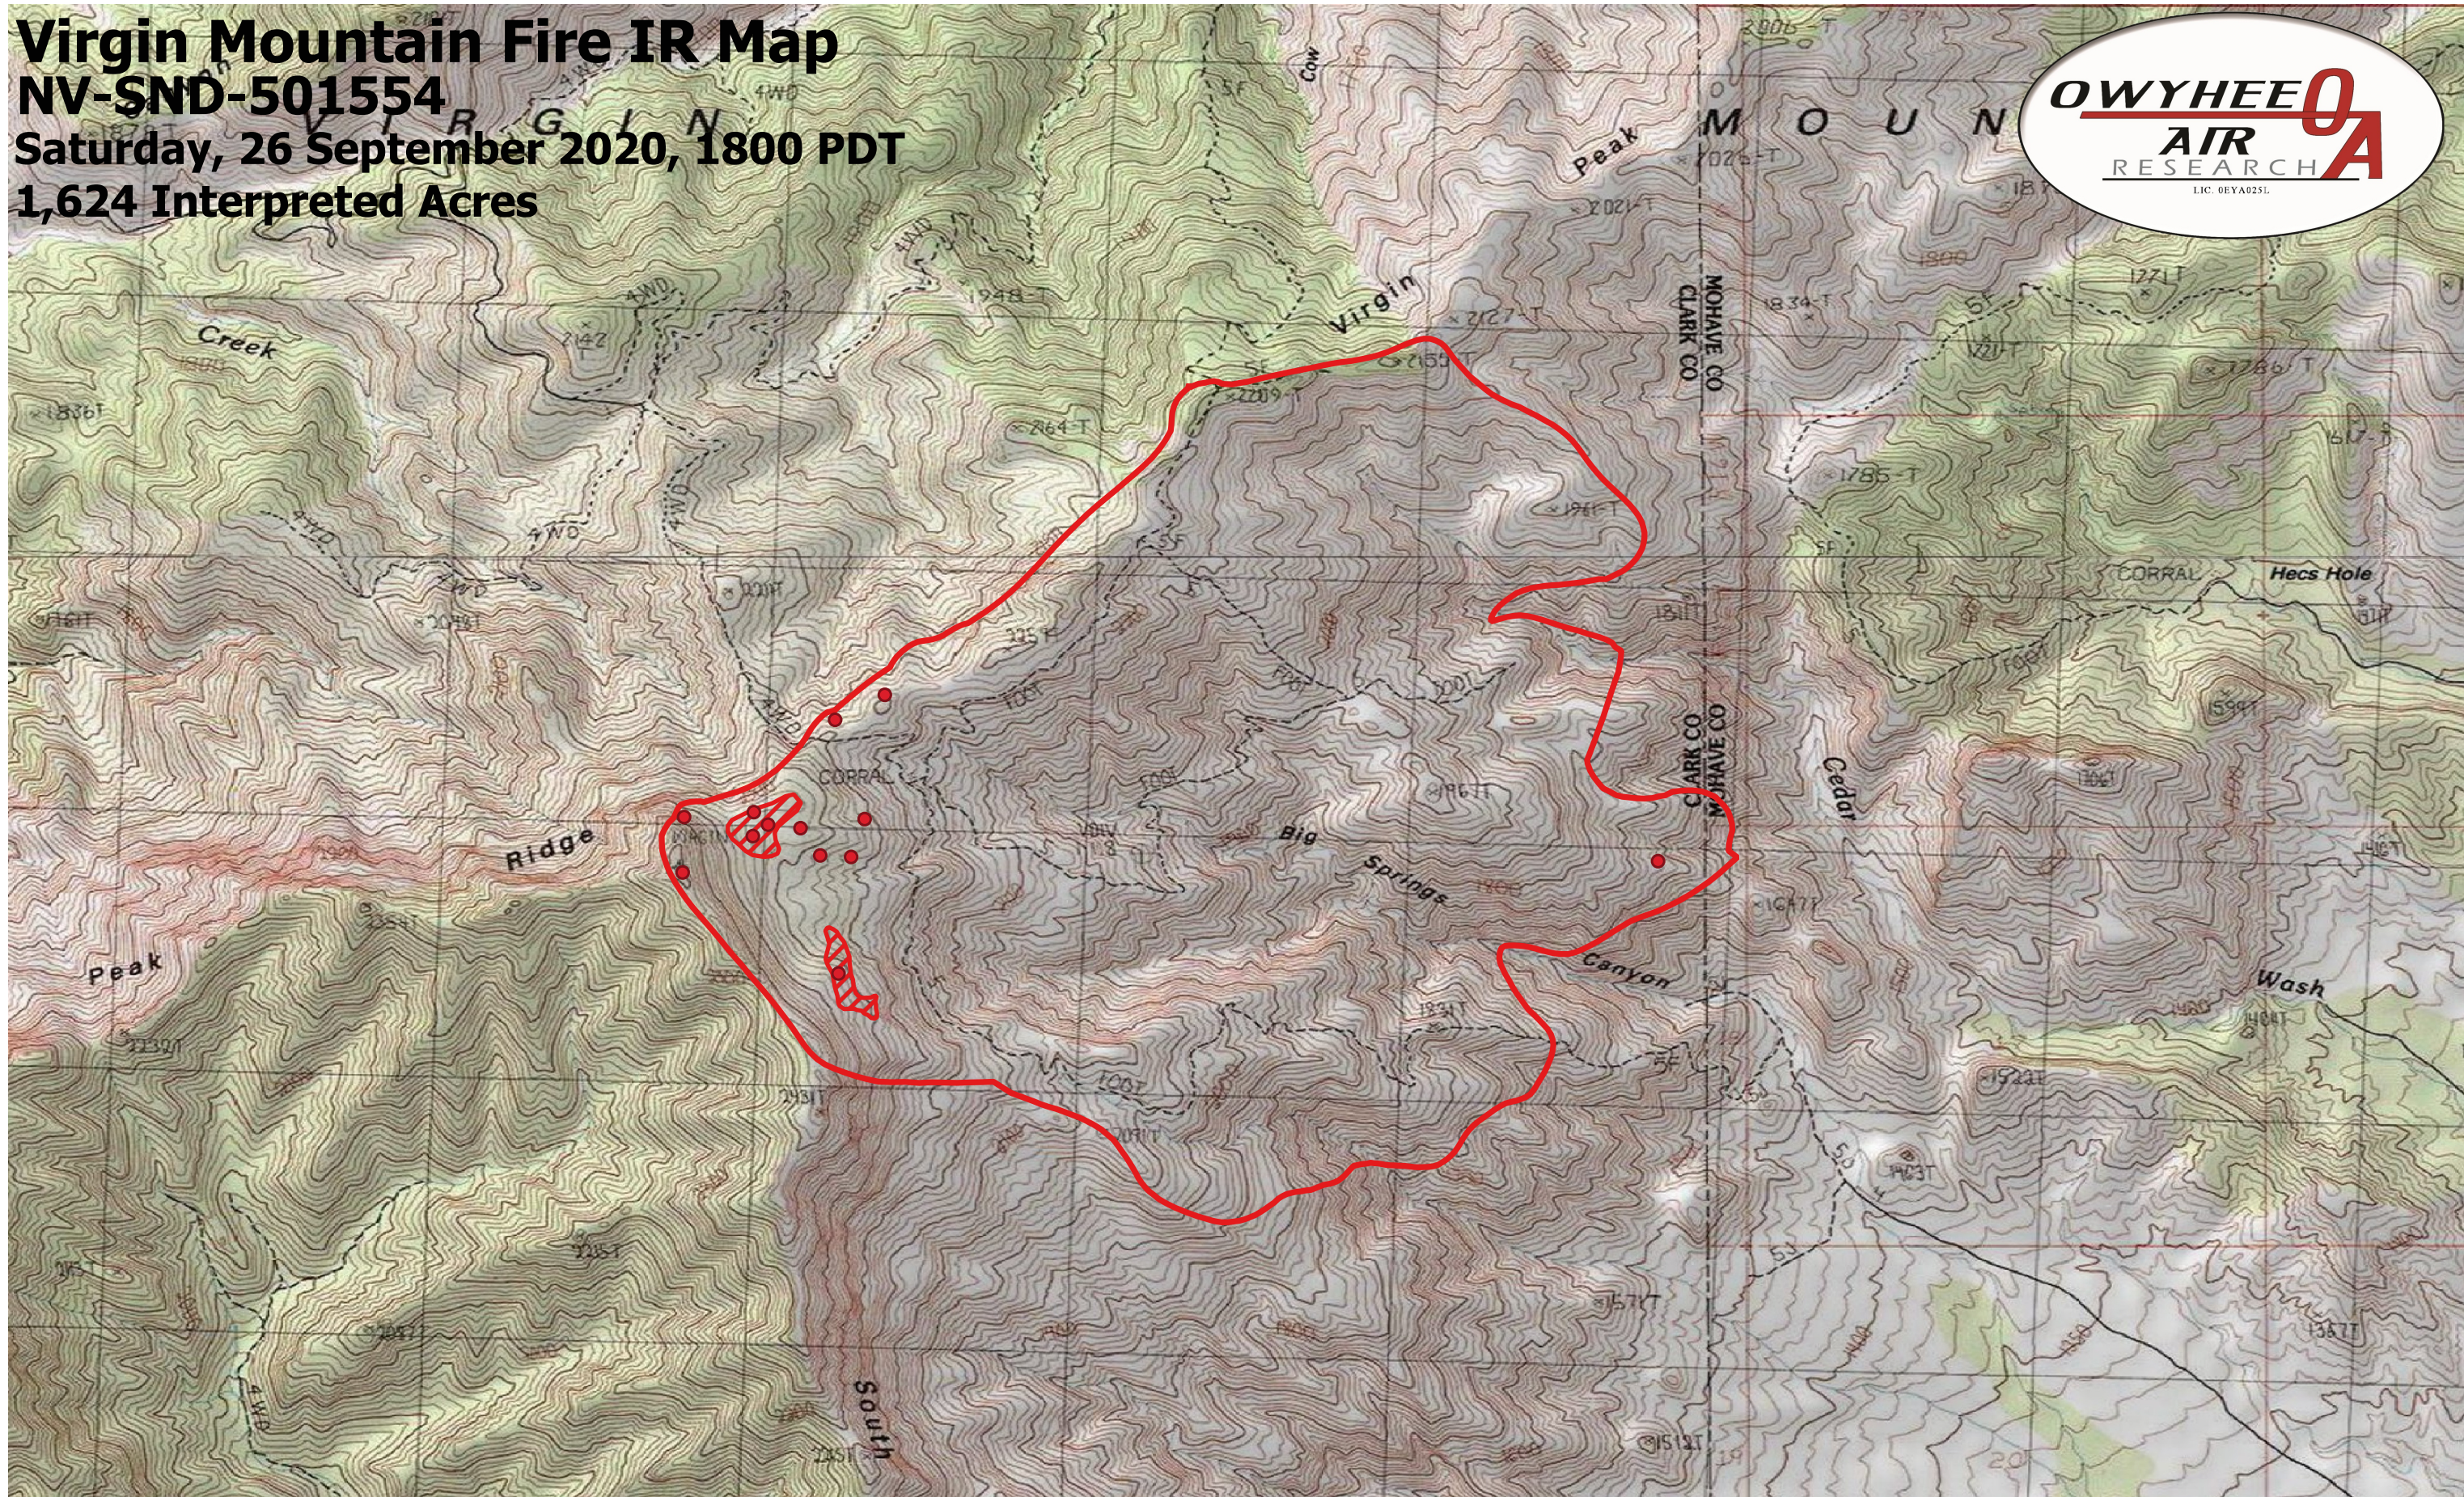

Virgin Mountain Fire IR Map

NV-SND-501554

Saturday, 26 September 2020, 1800 PDT

1,624 Interpreted Acres

- Legend**
- IR Isolated Heat
 - ▭ Burn Perimeter
 - ▨ IR Scattered Heat

Scale: 1:14,000
Projection: WGS 84
Produced by Owyhee Air Research, Inc.
IR Interpreter: C. Merriman
fire@owyheeair.com (208) 442-5405