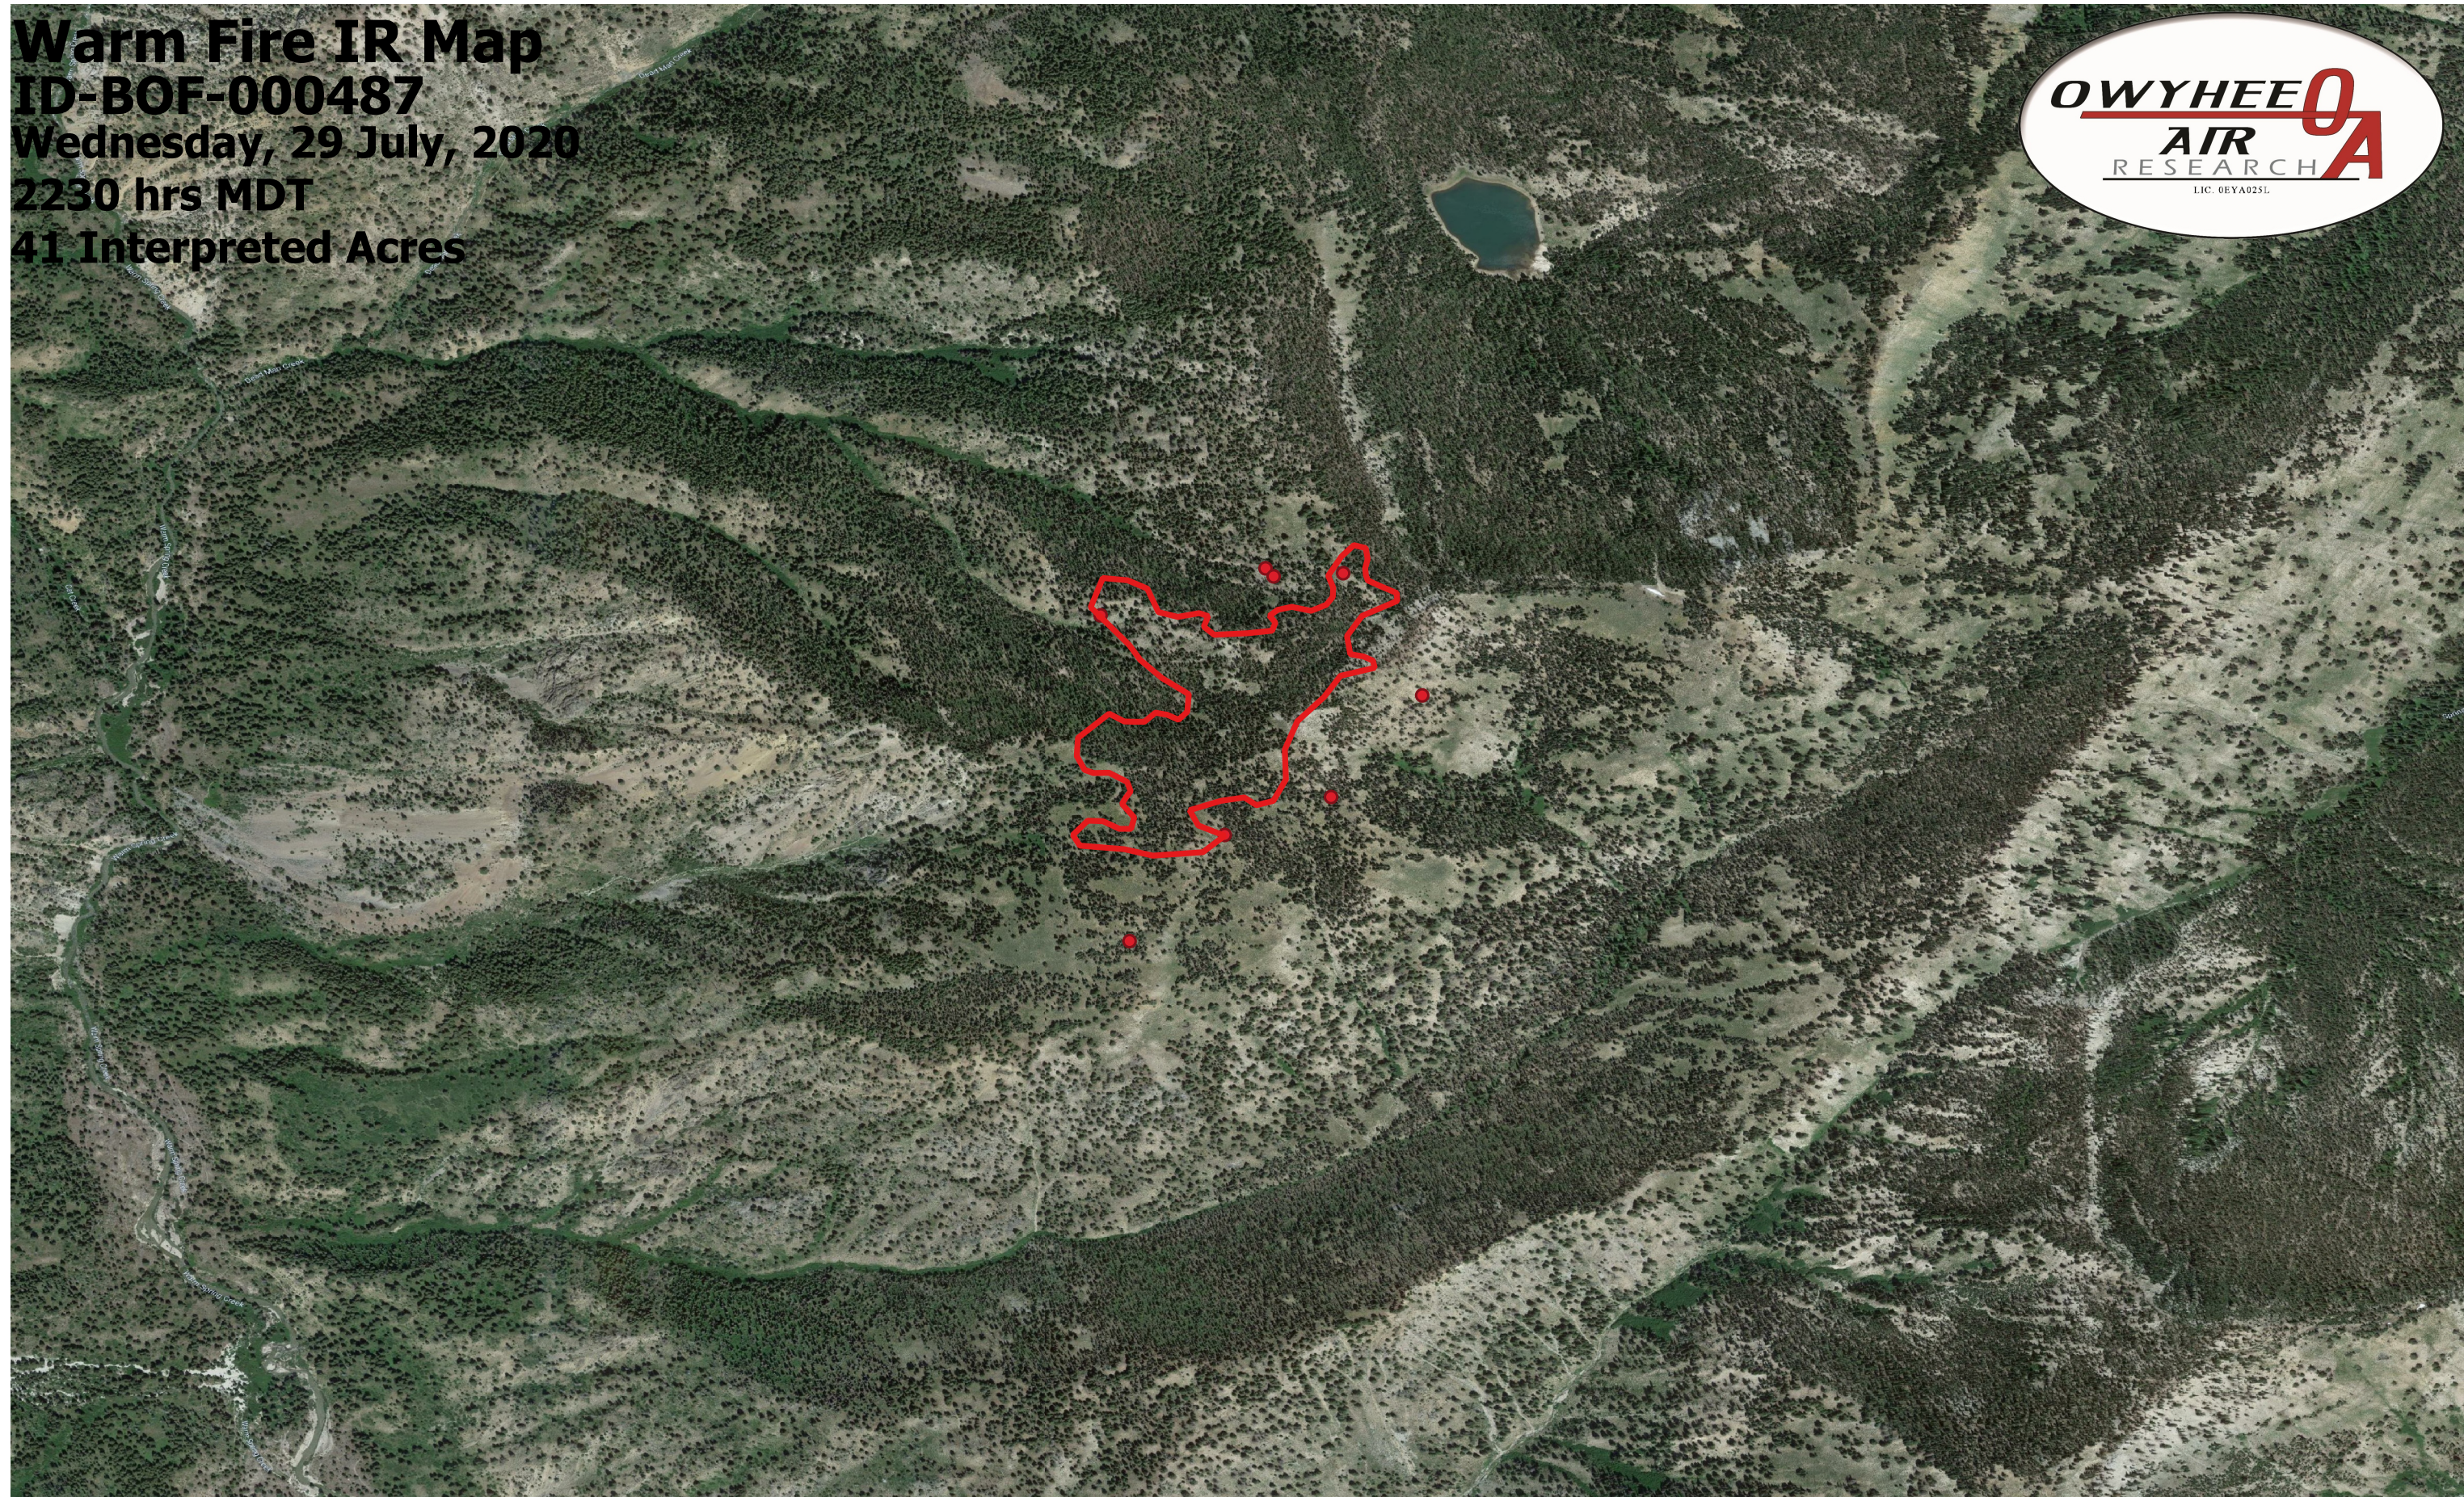

**Warm Fire IR Map**  
**ID-BOF-000487**  
**Wednesday, 29 July, 2020**  
**2230 hrs MDT**  
**41 Interpreted Acres**

- Legend**
- BurnPerimeter
  - IsolatedHeat

Scale: 1:10,000  
Projection: WGS 84  
Produced by Owyhee Air Research, Inc.  
IR Interpreter: Courtney Holley  
fire@owyheear.com (208) 442-5405