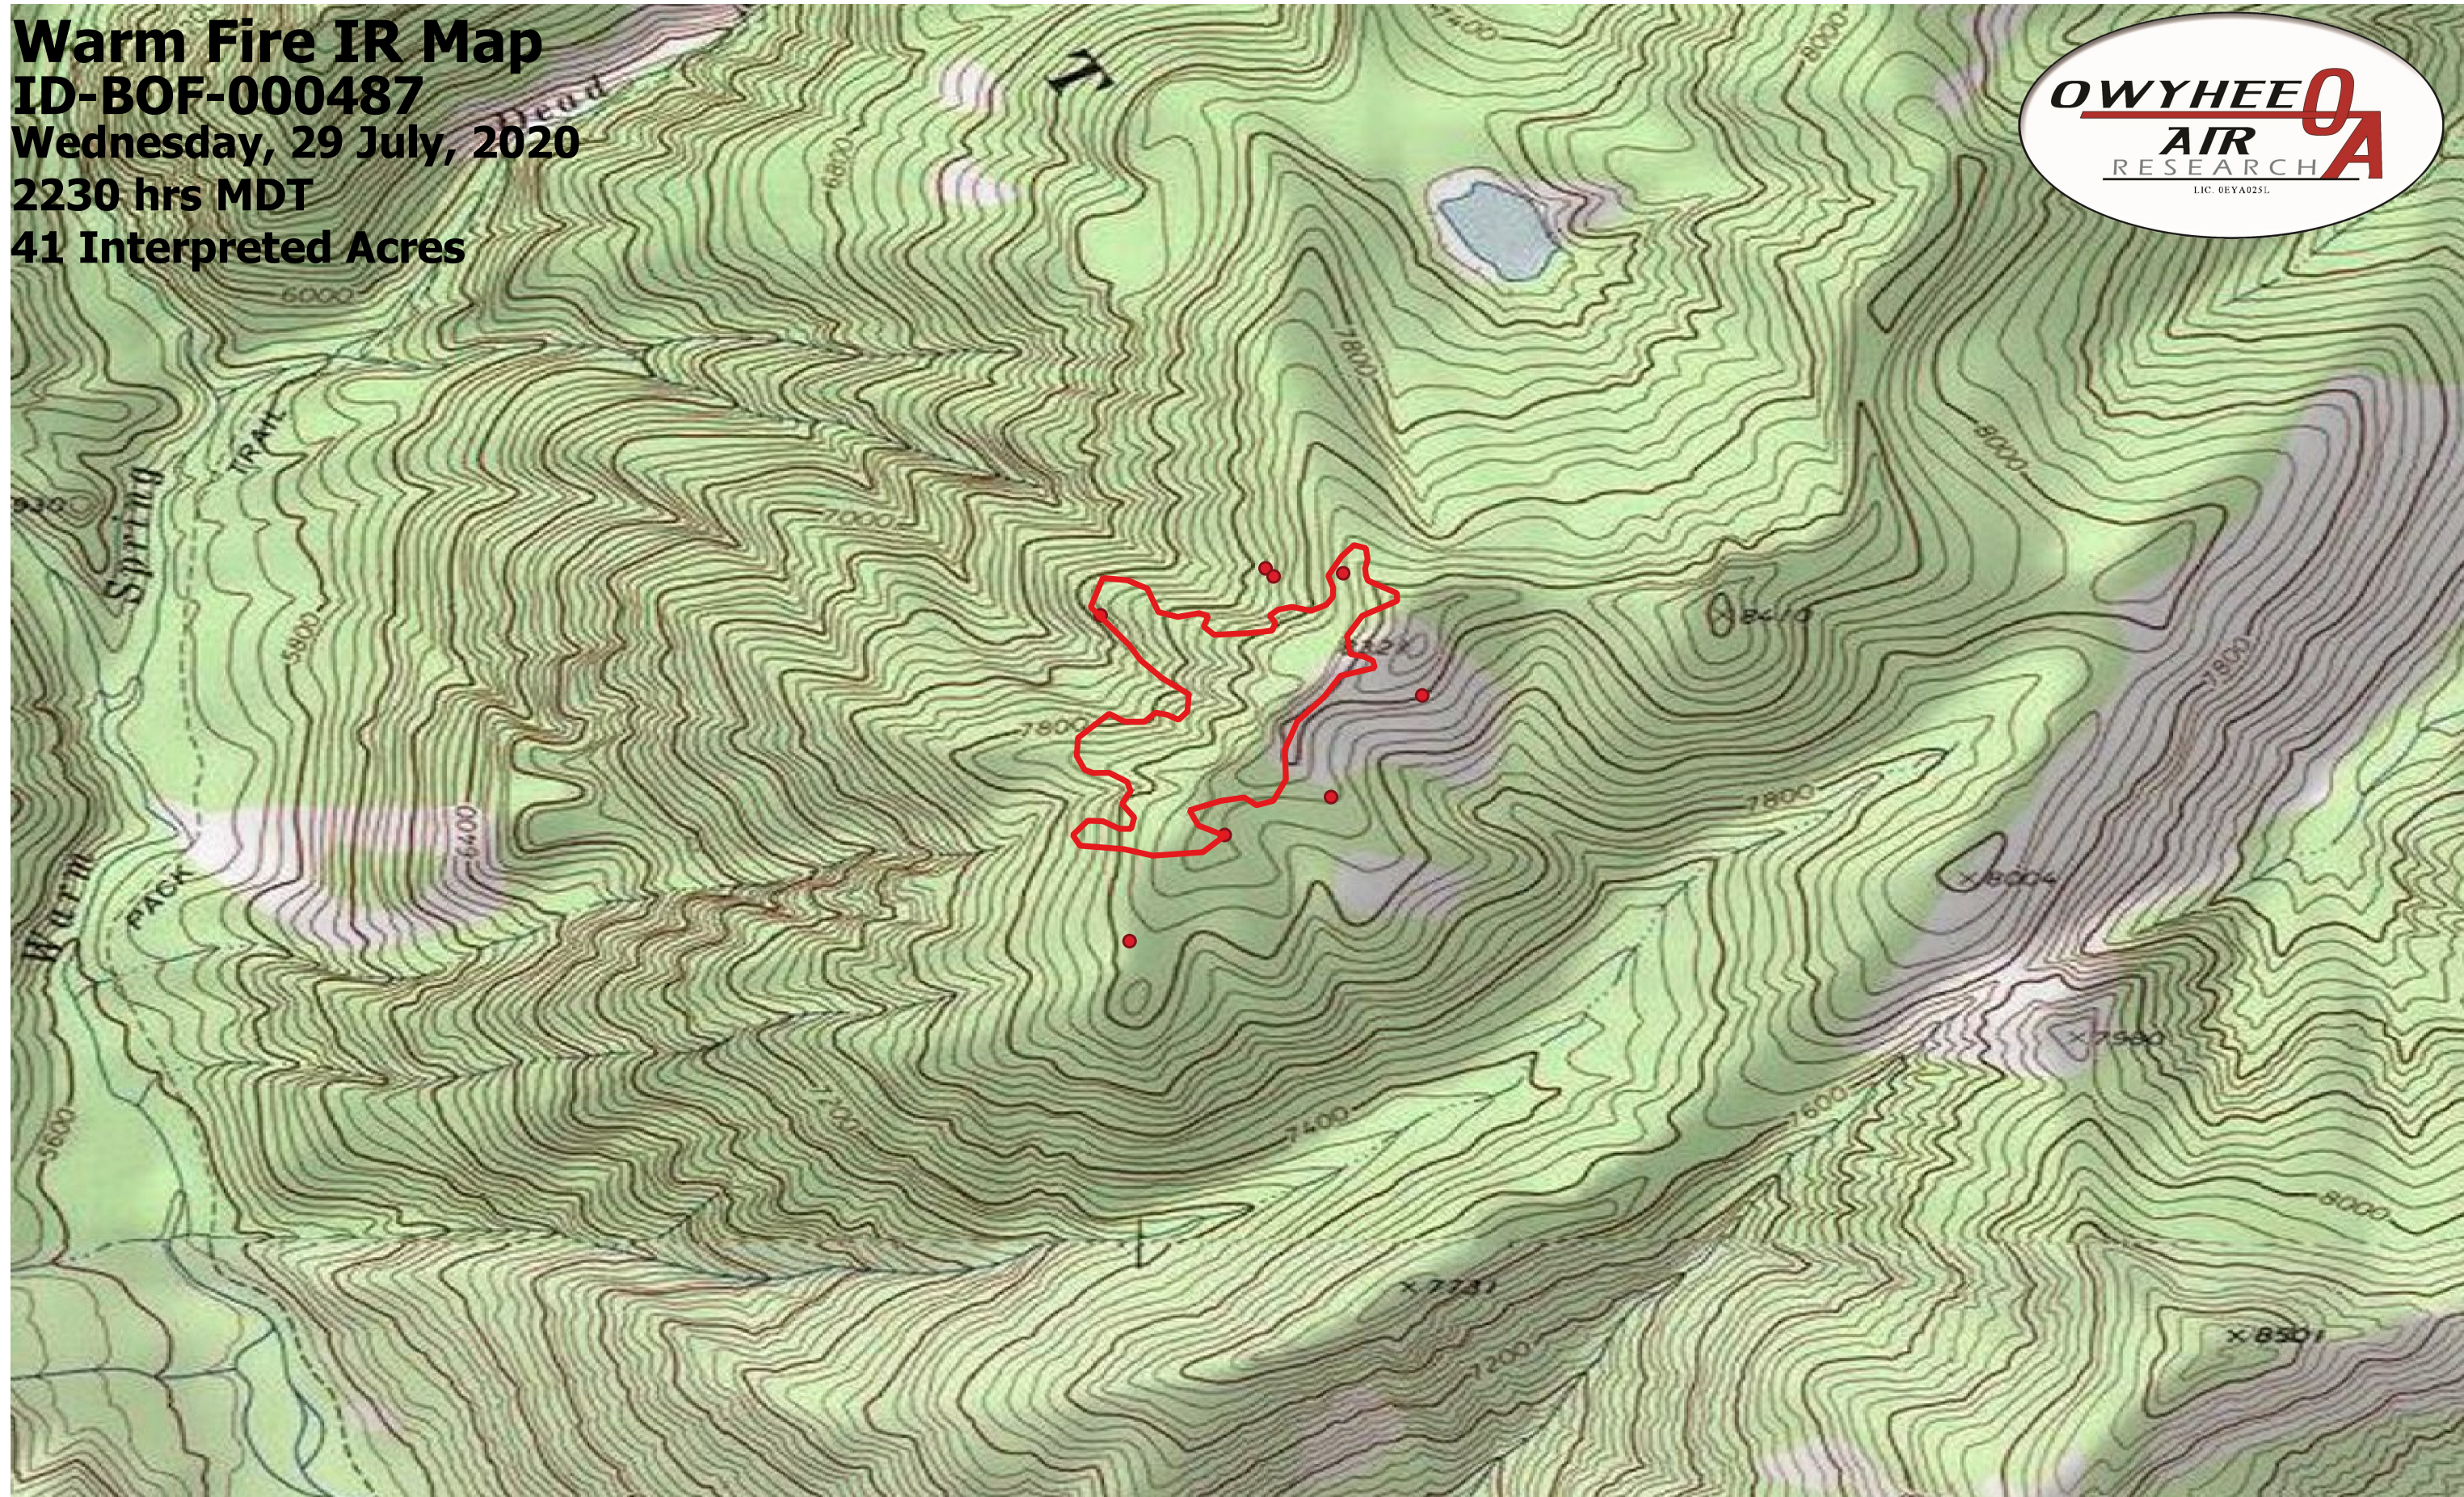

Warm Fire IR Map
ID-BOF-000487
Wednesday, 29 July, 2020
2230 hrs MDT
41 Interpreted Acres

- Legend**
- BurnPerimeter
 - IsolatedHeat

Scale: 1:10,000
Projection: WGS 84
Produced by Owyhee Air Research, Inc.
IR Interpreter: Courtney Holley
fire@owyheeair.com (208) 442-5405