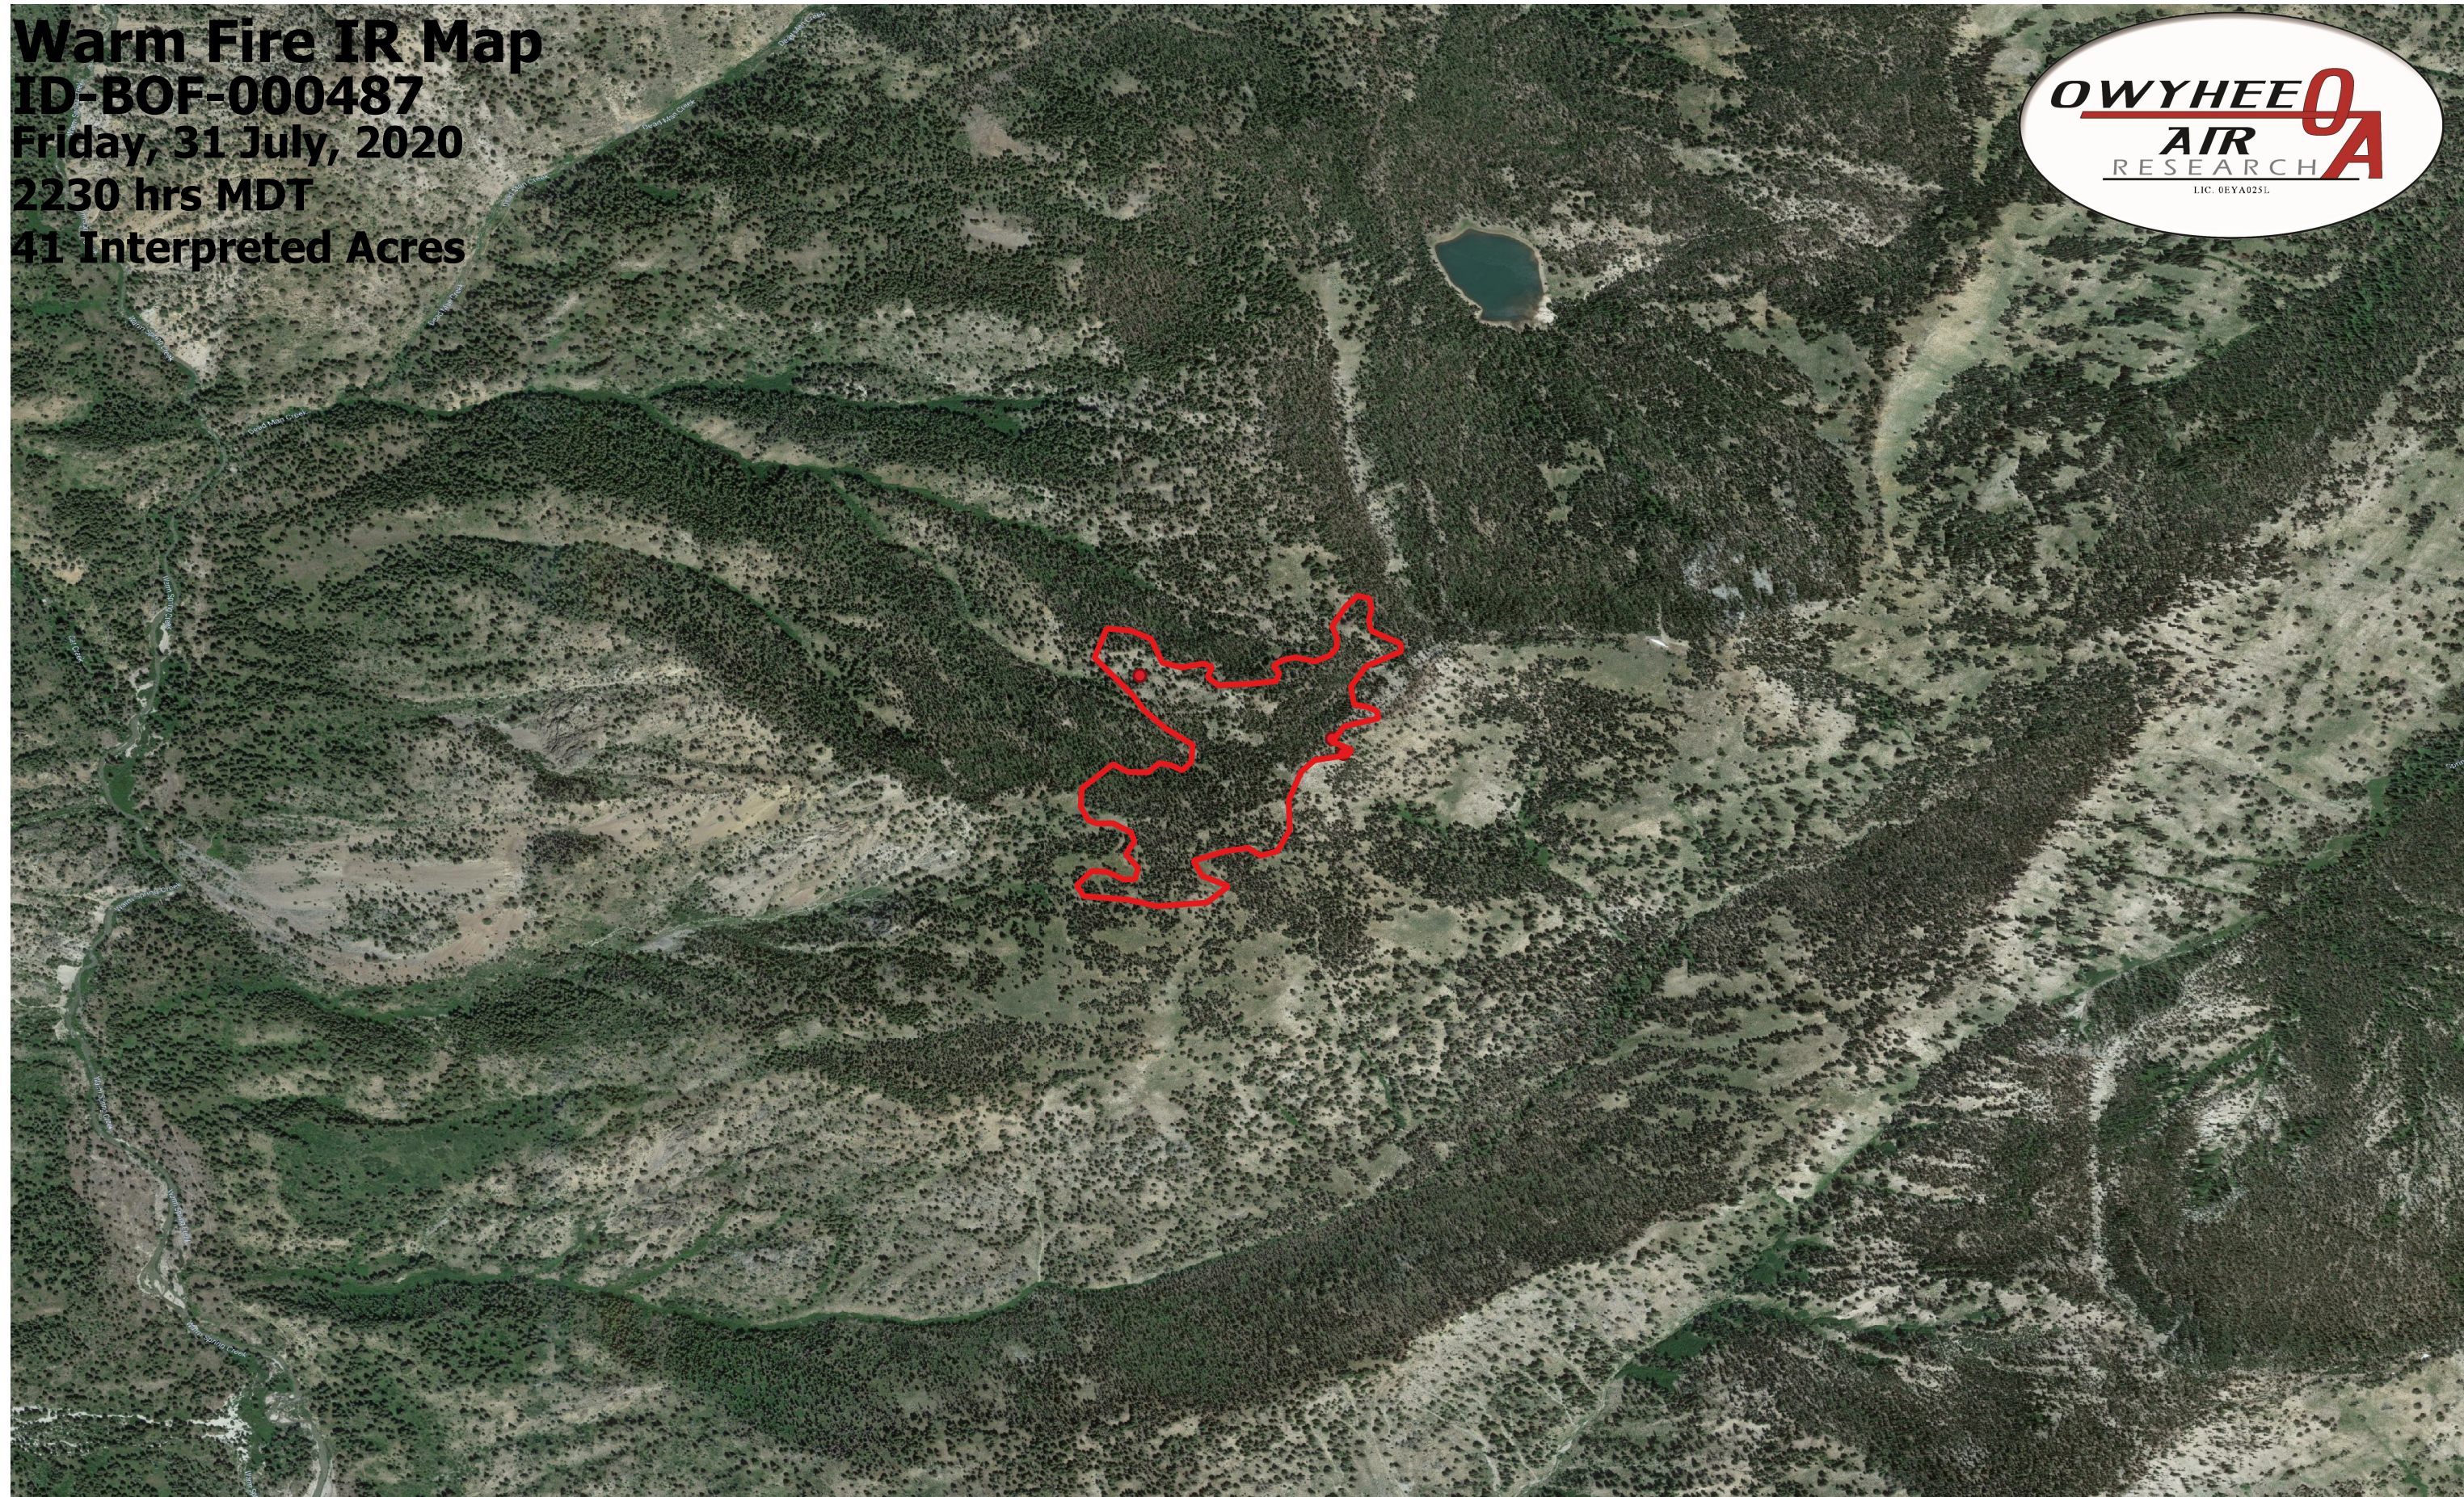

Warm Fire IR Map
ID-BOF-000487
Friday, 31 July, 2020
2230 hrs MDT
41 Interpreted Acres

Legend
 BurnPerimeter
 IsolatedHeat

Scale: 1:10,000
Projection: WGS 84
Produced by Owyhee Air Research, Inc.
IR Interpreter: Courtney Holley
fire@owyheear.com (208) 442-5405