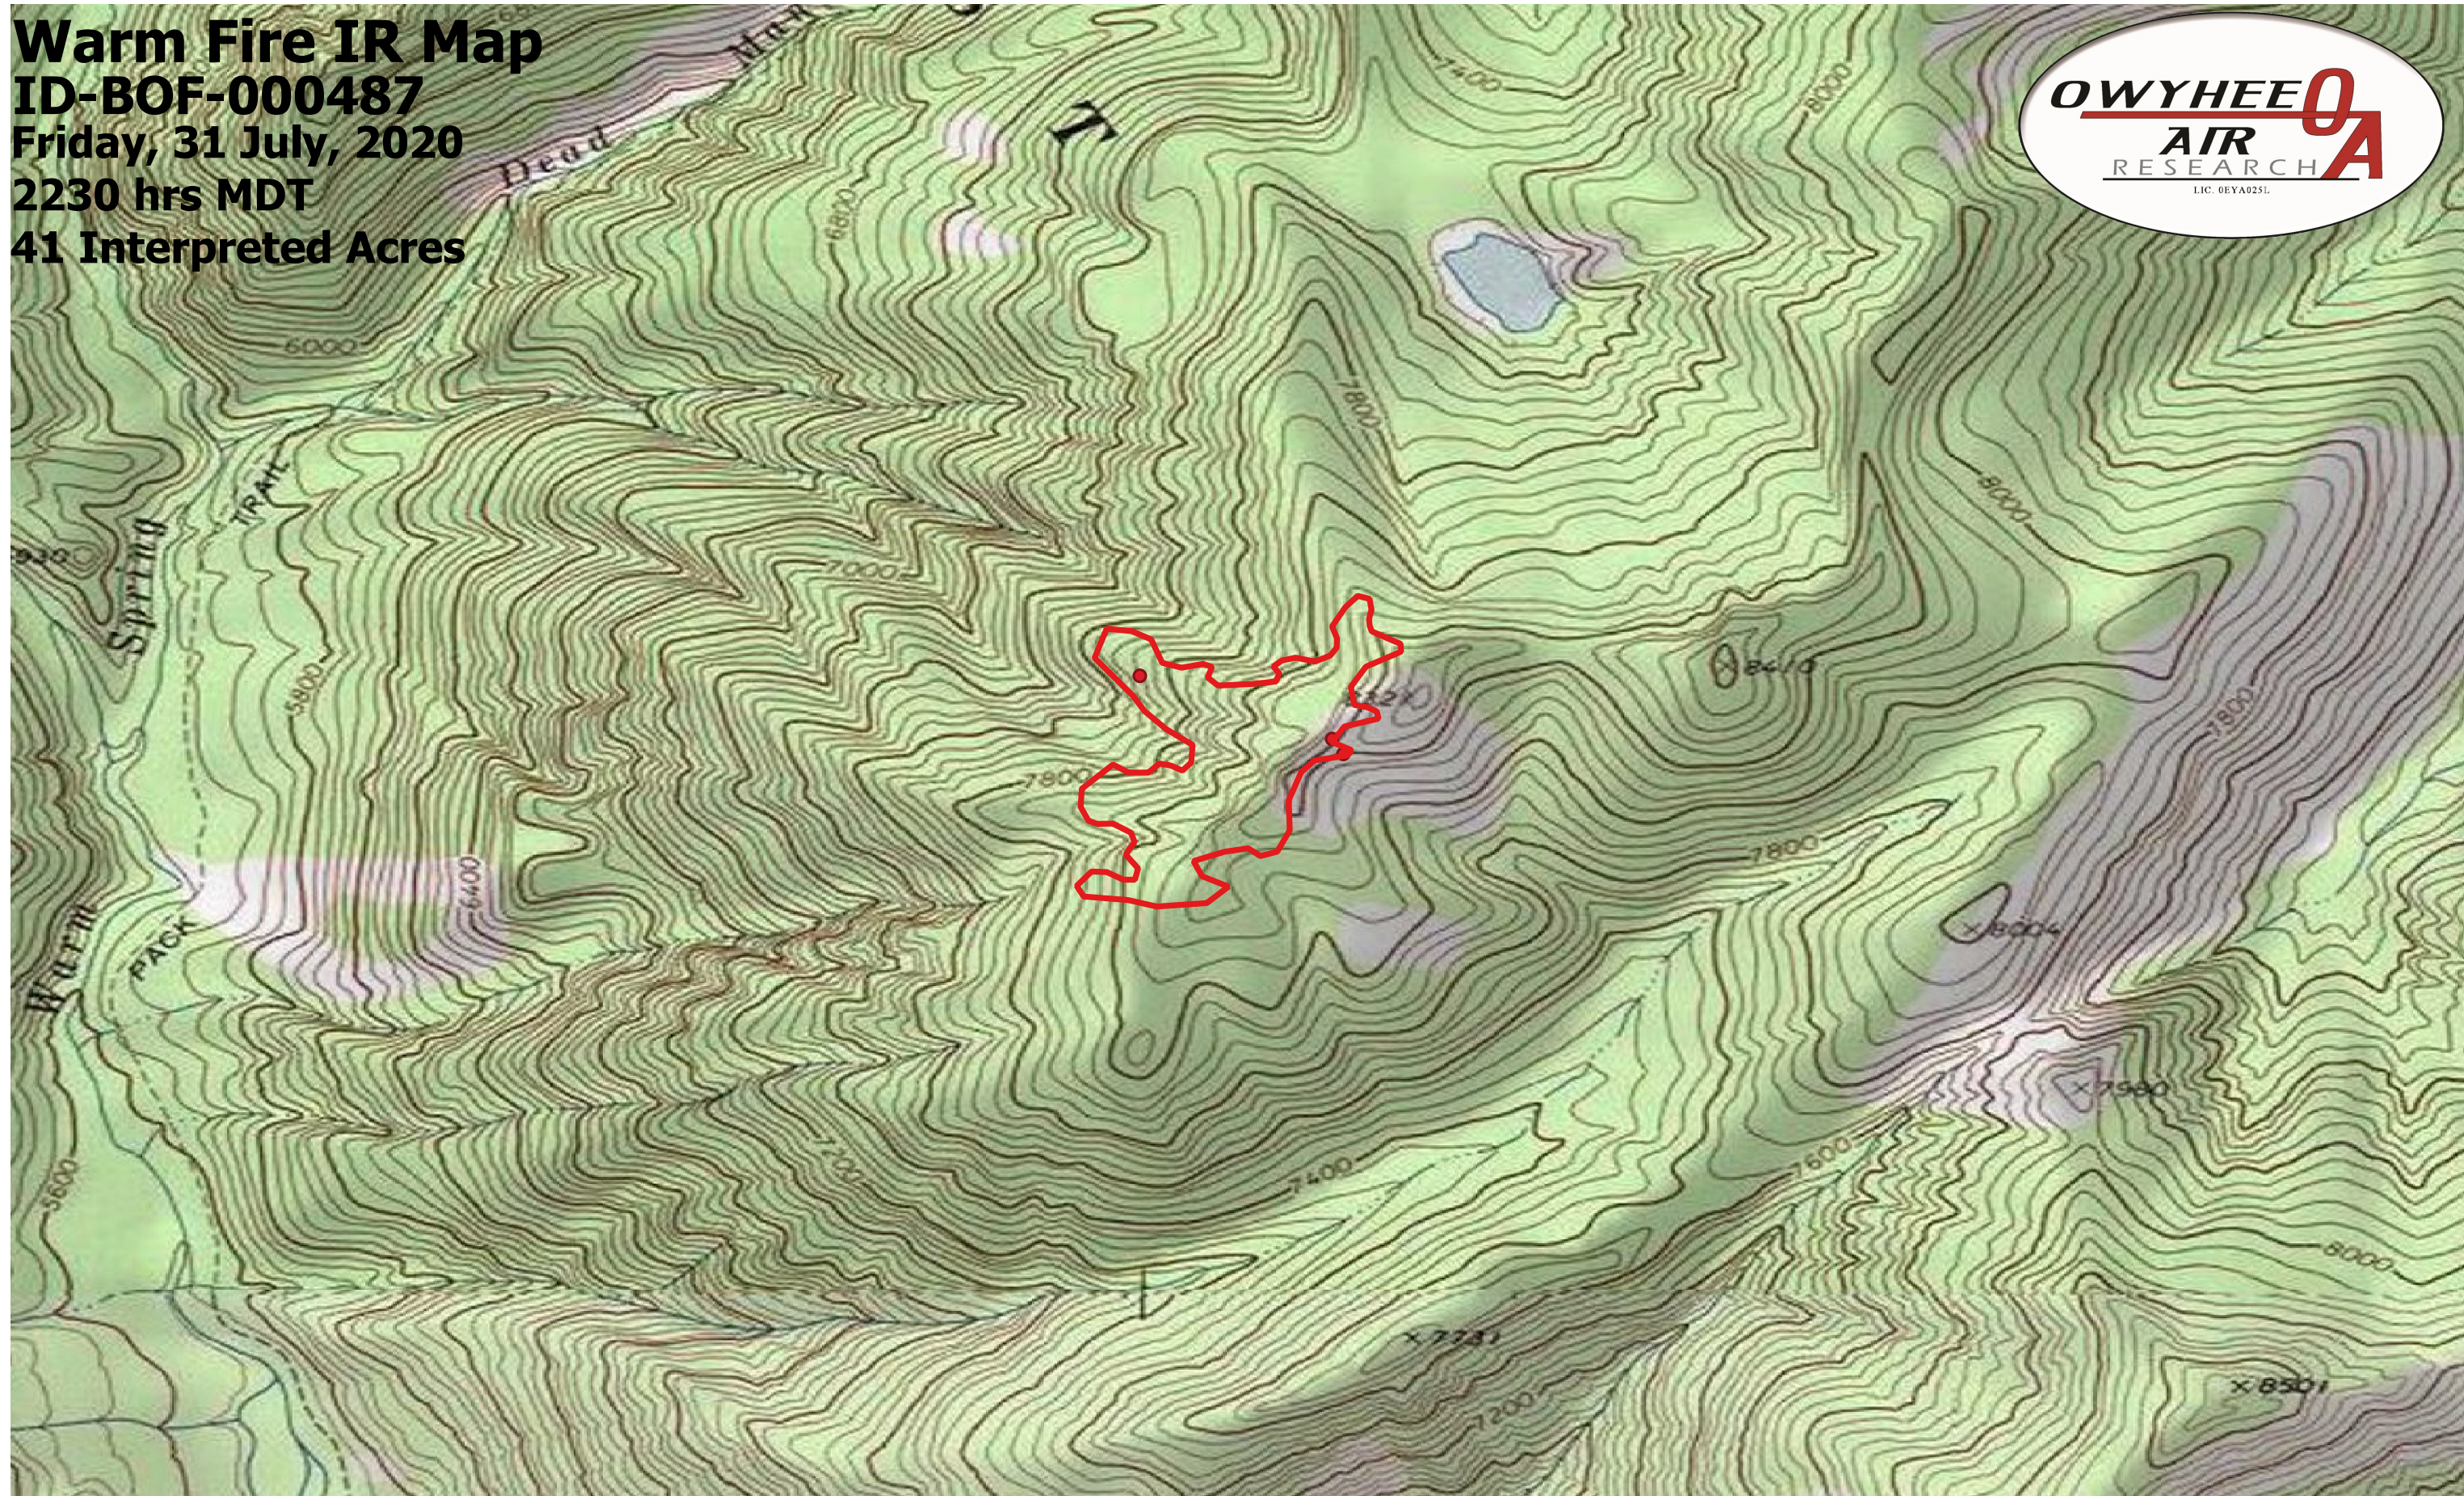

Warm Fire IR Map
ID-BOF-000487
Friday, 31 July, 2020
2230 hrs MDT
41 Interpreted Acres

- Legend**
- BurnPerimeter
 - IsolatedHeat

Scale: 1:10,000
Projection: WGS 84
Produced by Owyhee Air Research, Inc.
IR Interpreter: Courtney Holley
fire@owyheear.com (208) 442-5405