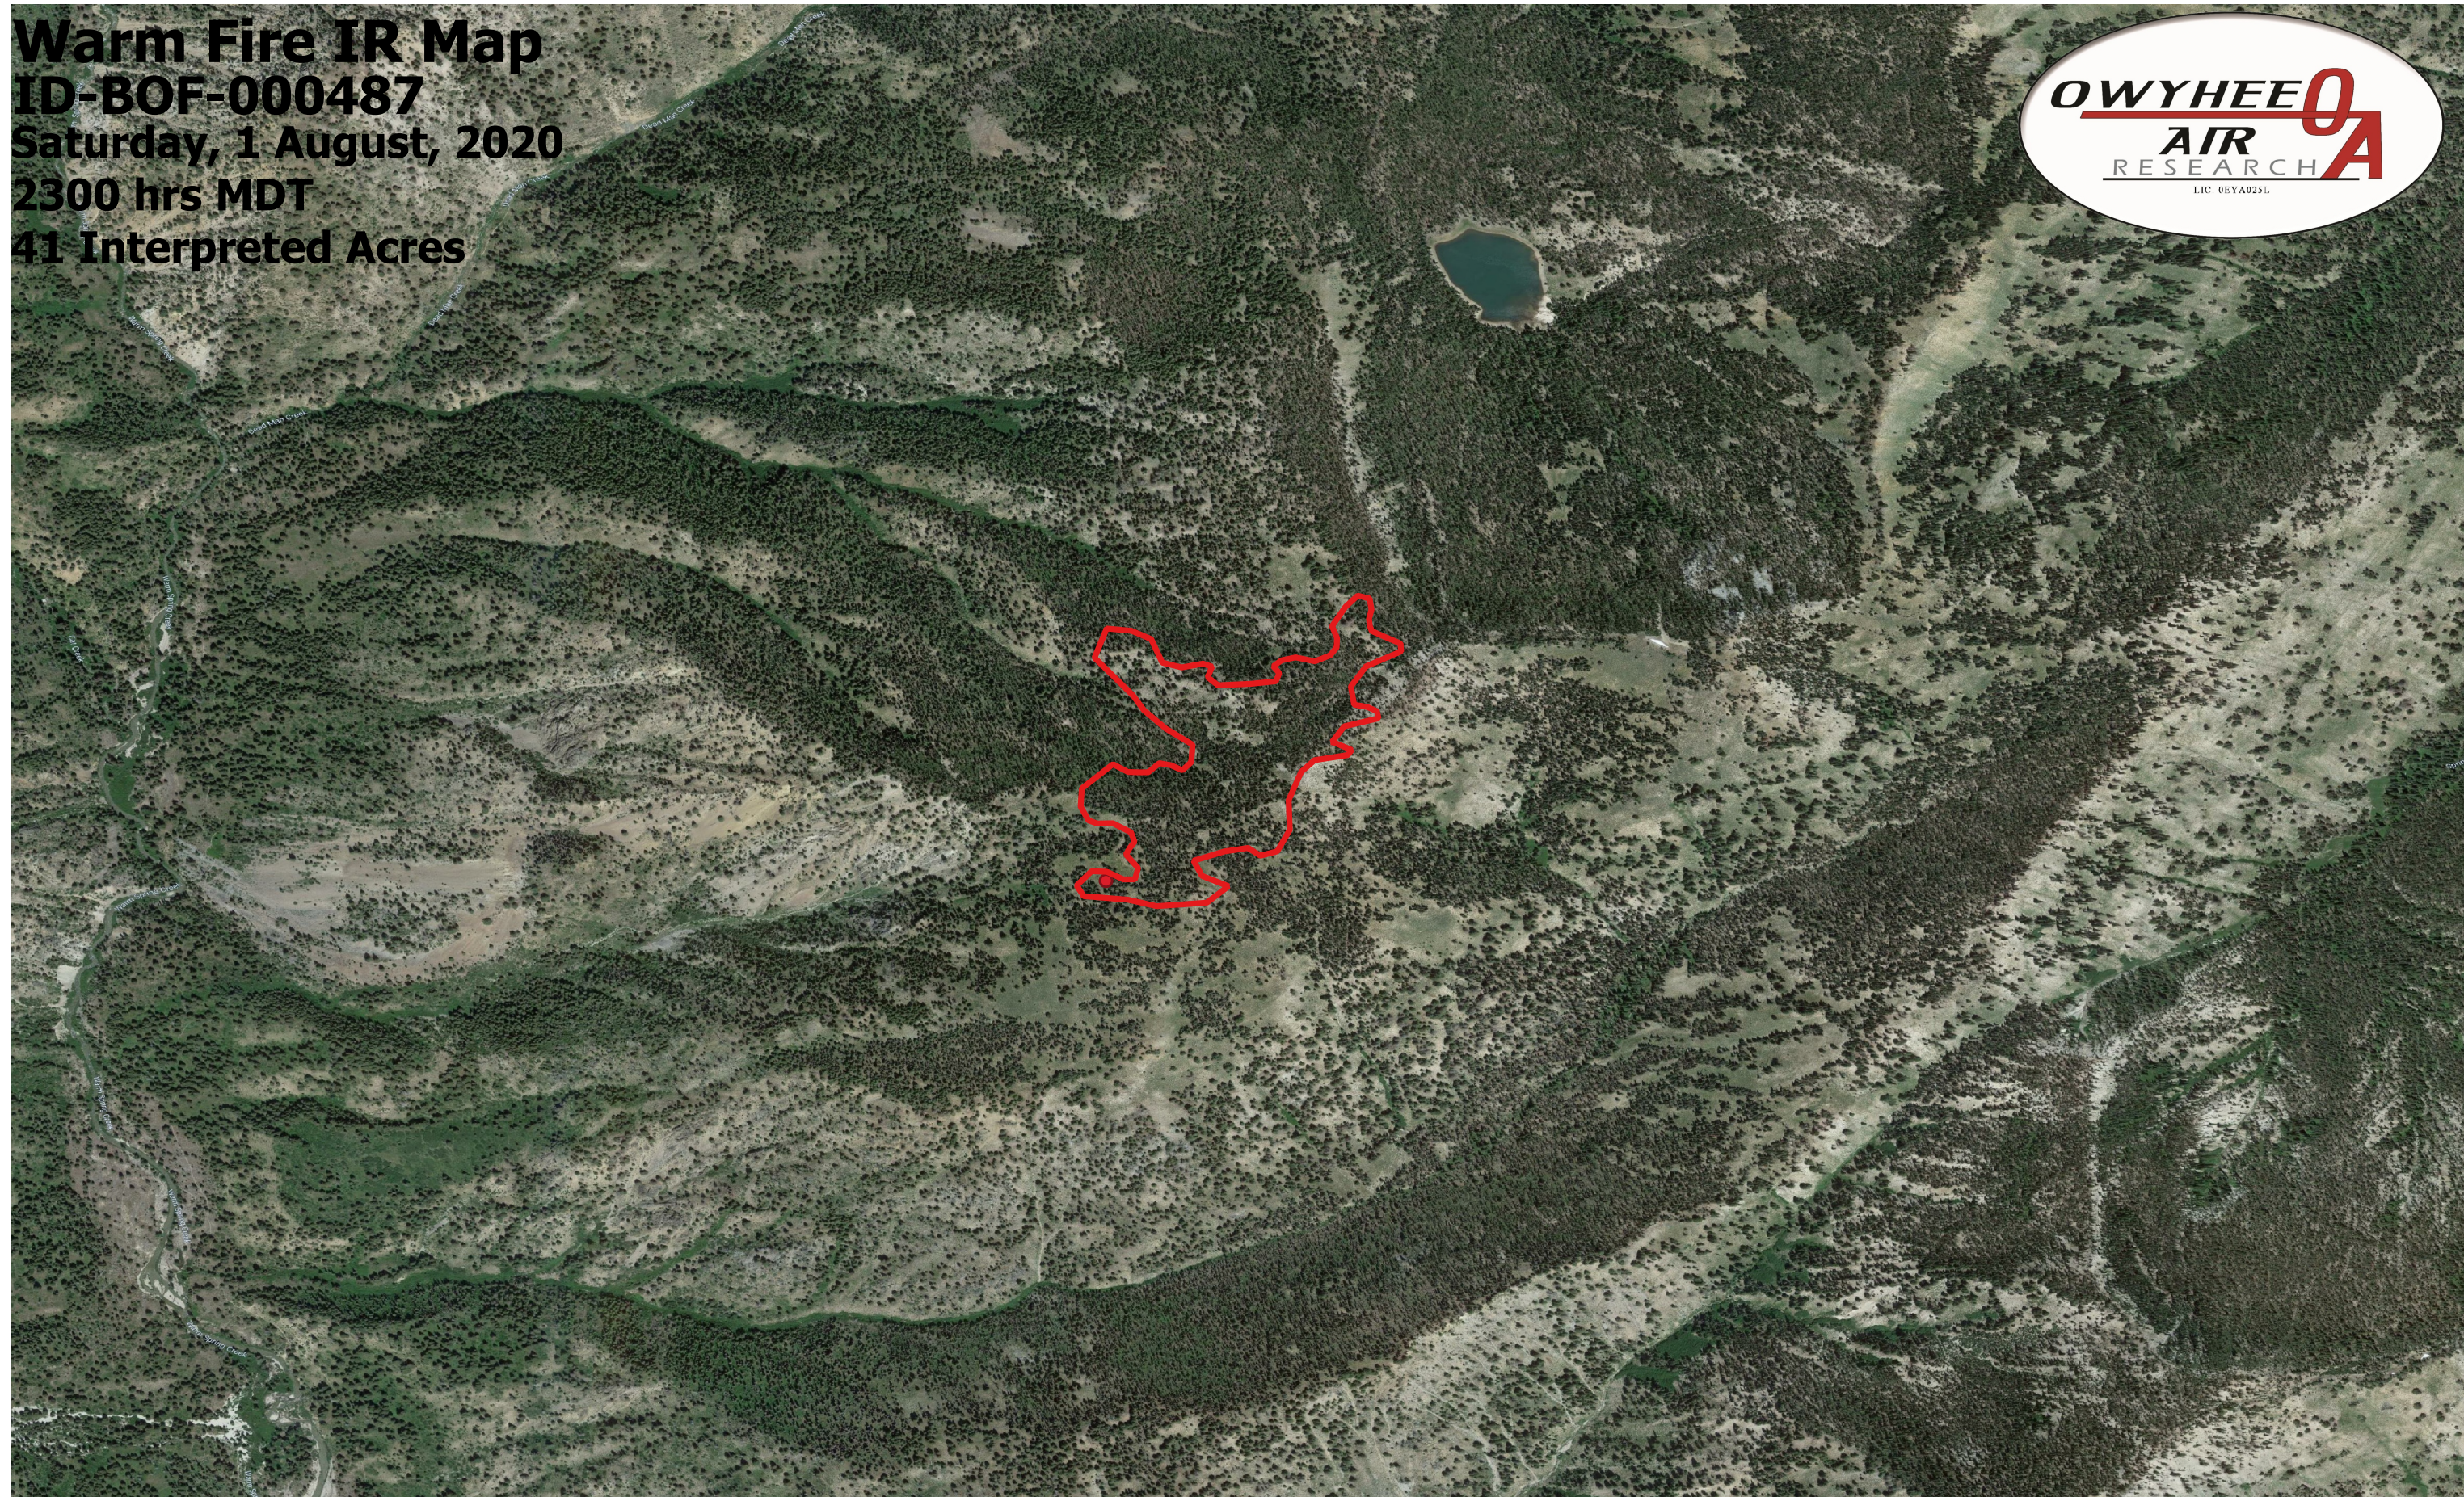

Warm Fire IR Map
ID-BOF-000487
Saturday, 1 August, 2020
2300 hrs MDT
41 Interpreted Acres

- Legend**
- BurnPerimeter
 - IsolatedHeat

Scale: 1:10,000
Projection: WGS 84
Produced by Owyhee Air Research, Inc.
IR Interpreter: Courtney Holley
fire@owyheear.com (208) 442-5405