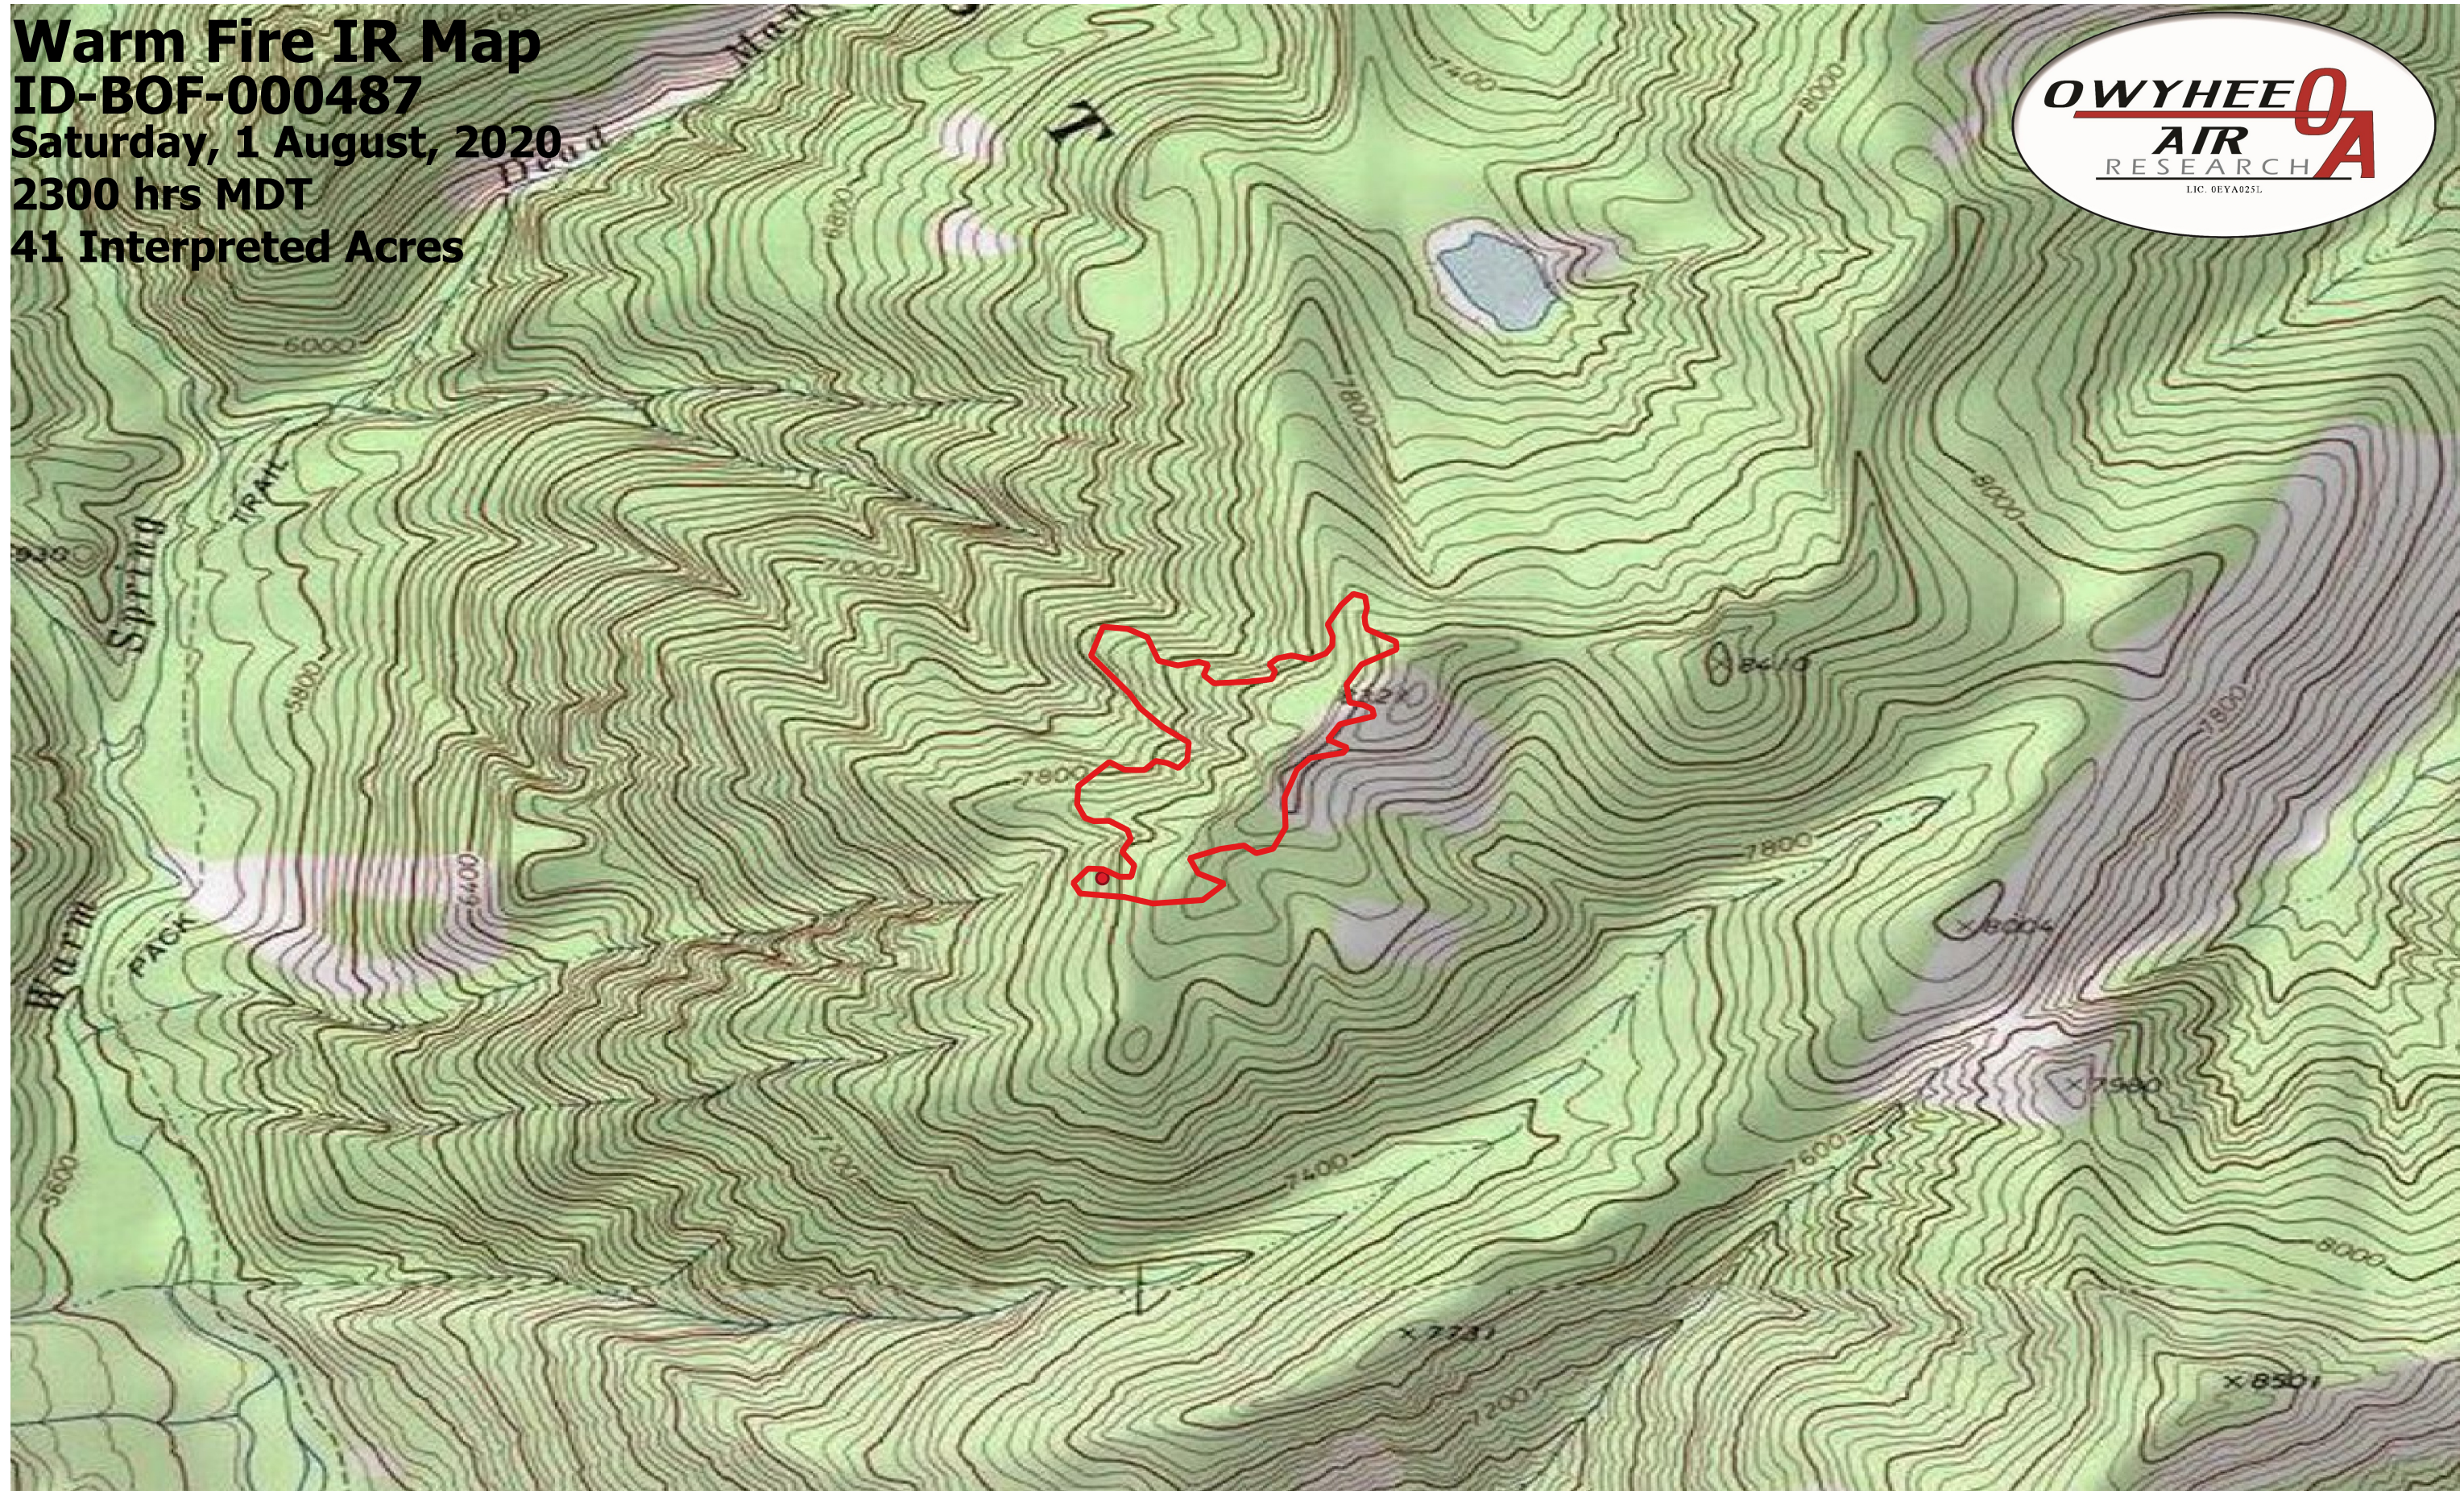

Warm Fire IR Map
ID-BOF-000487
Saturday, 1 August, 2020
2300 hrs MDT
41 Interpreted Acres

- Legend**
- BurnPerimeter
 - IsolatedHeat

Scale: 1:10,000
Projection: WGS 84
Produced by Owyhee Air Research, Inc.
IR Interpreter: Courtney Holley
fire@owyheear.com (208) 442-5405