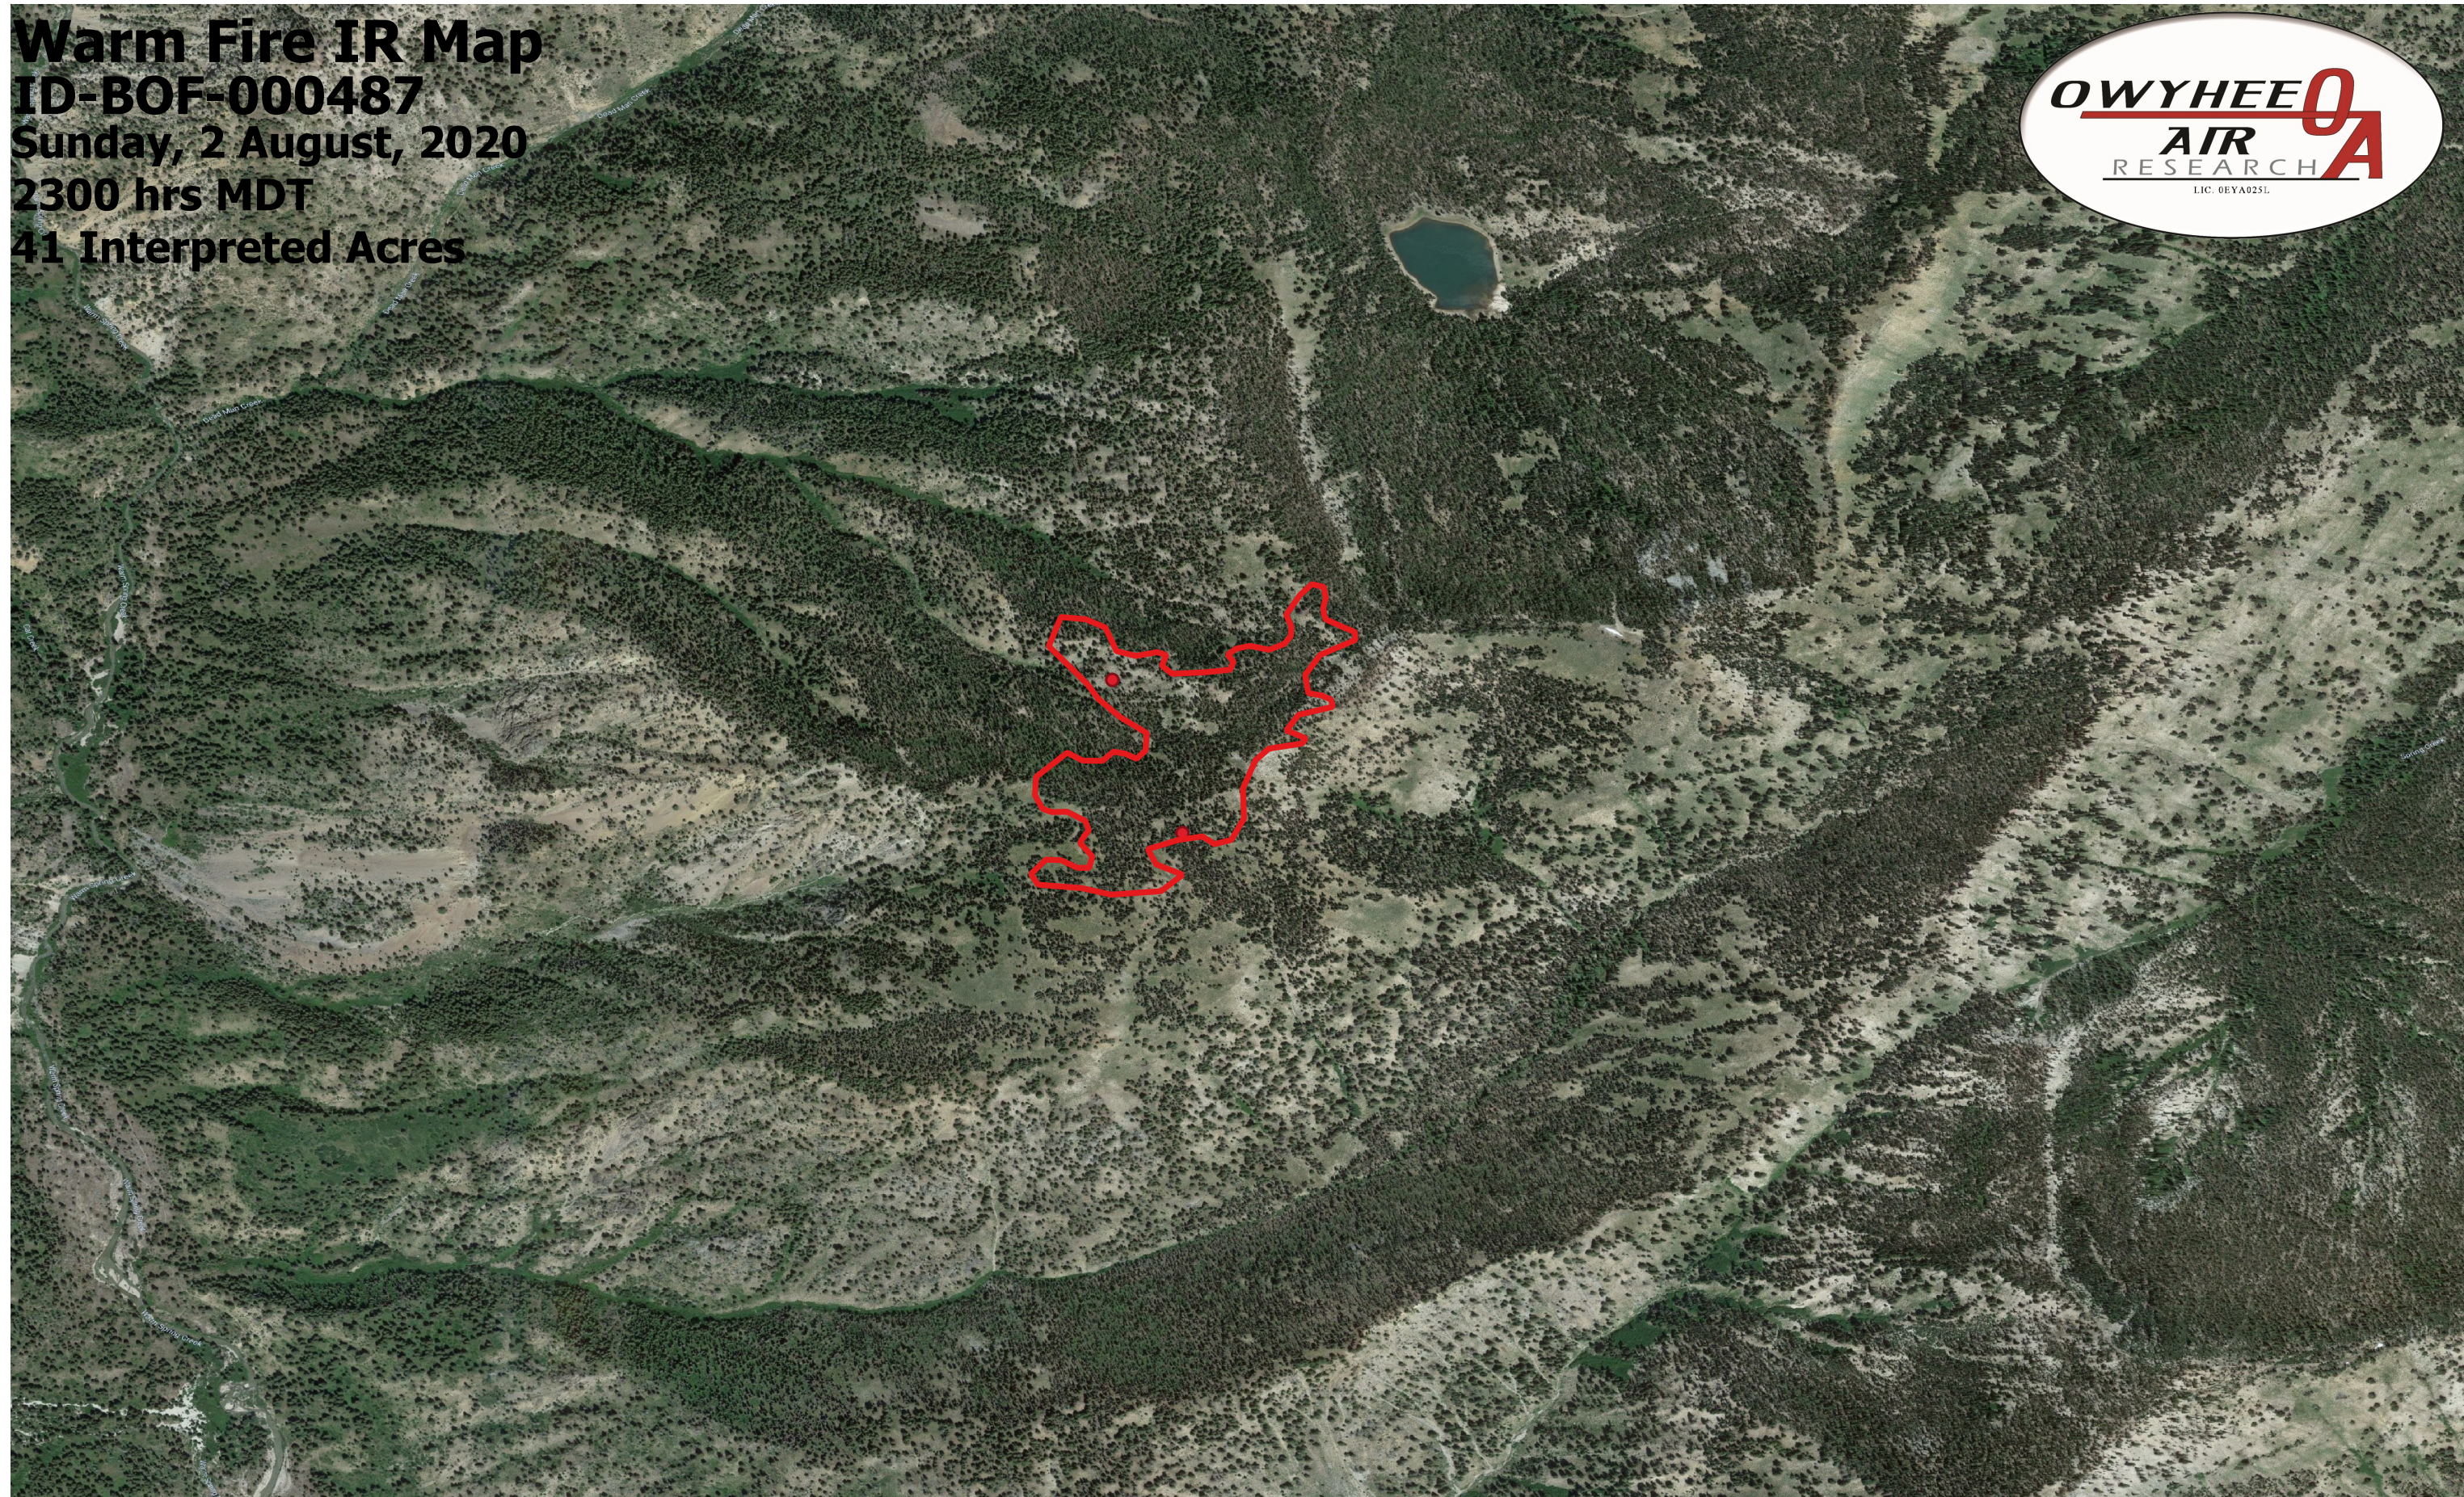

**Warm Fire IR Map**  
**ID-BOF-000487**  
**Sunday, 2 August, 2020**  
**2300 hrs MDT**  
**41 Interpreted Acres**

- Legend**
- BurnPerimeter
  - IsolatedHeat

Scale: 1:10,000  
Projection: WGS 84  
Produced by Owyhee Air Research, Inc.  
IR Interpreter: Courtney Holley  
fire@owyheear.com (208) 442-5405