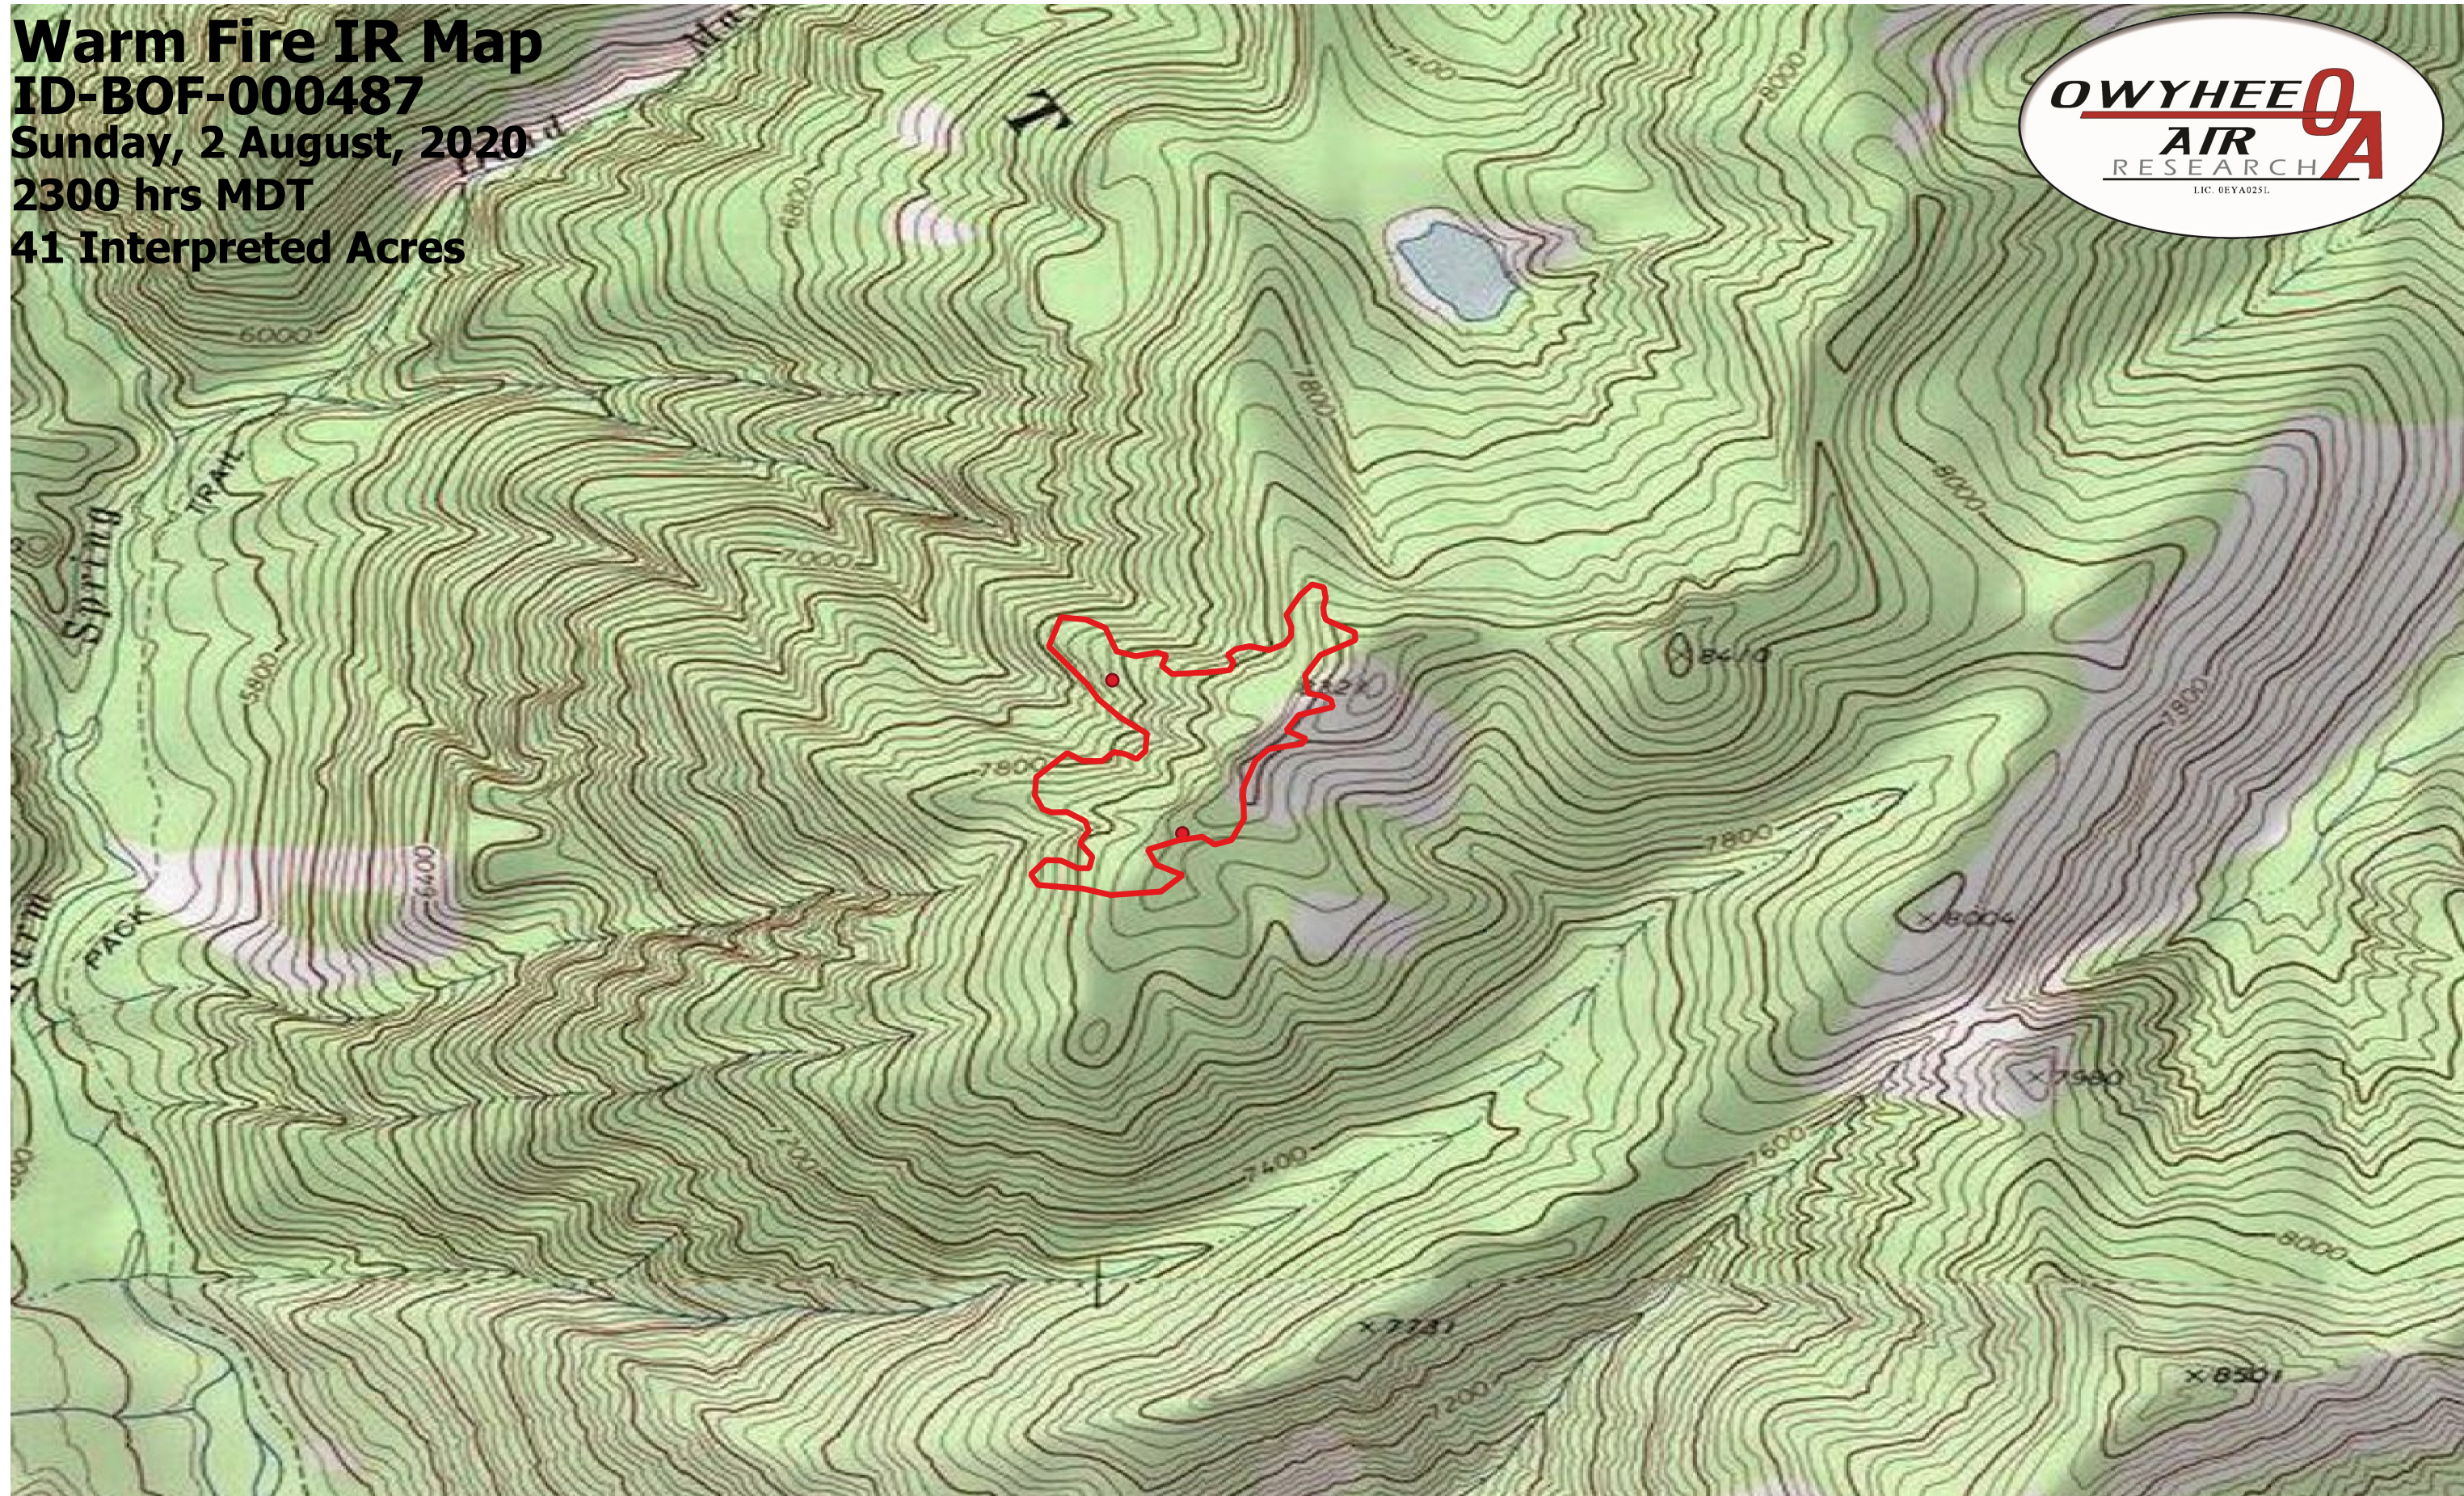

**Warm Fire IR Map**  
**ID-BOF-000487**  
**Sunday, 2 August, 2020**  
**2300 hrs MDT**  
**41 Interpreted Acres**

- Legend**
- BurnPerimeter
  - IsolatedHeat

Scale: 1:10,000  
Projection: WGS 84  
Produced by Owyhee Air Research, Inc.  
IR Interpreter: Courtney Holley  
fire@owyheear.com (208) 442-5405