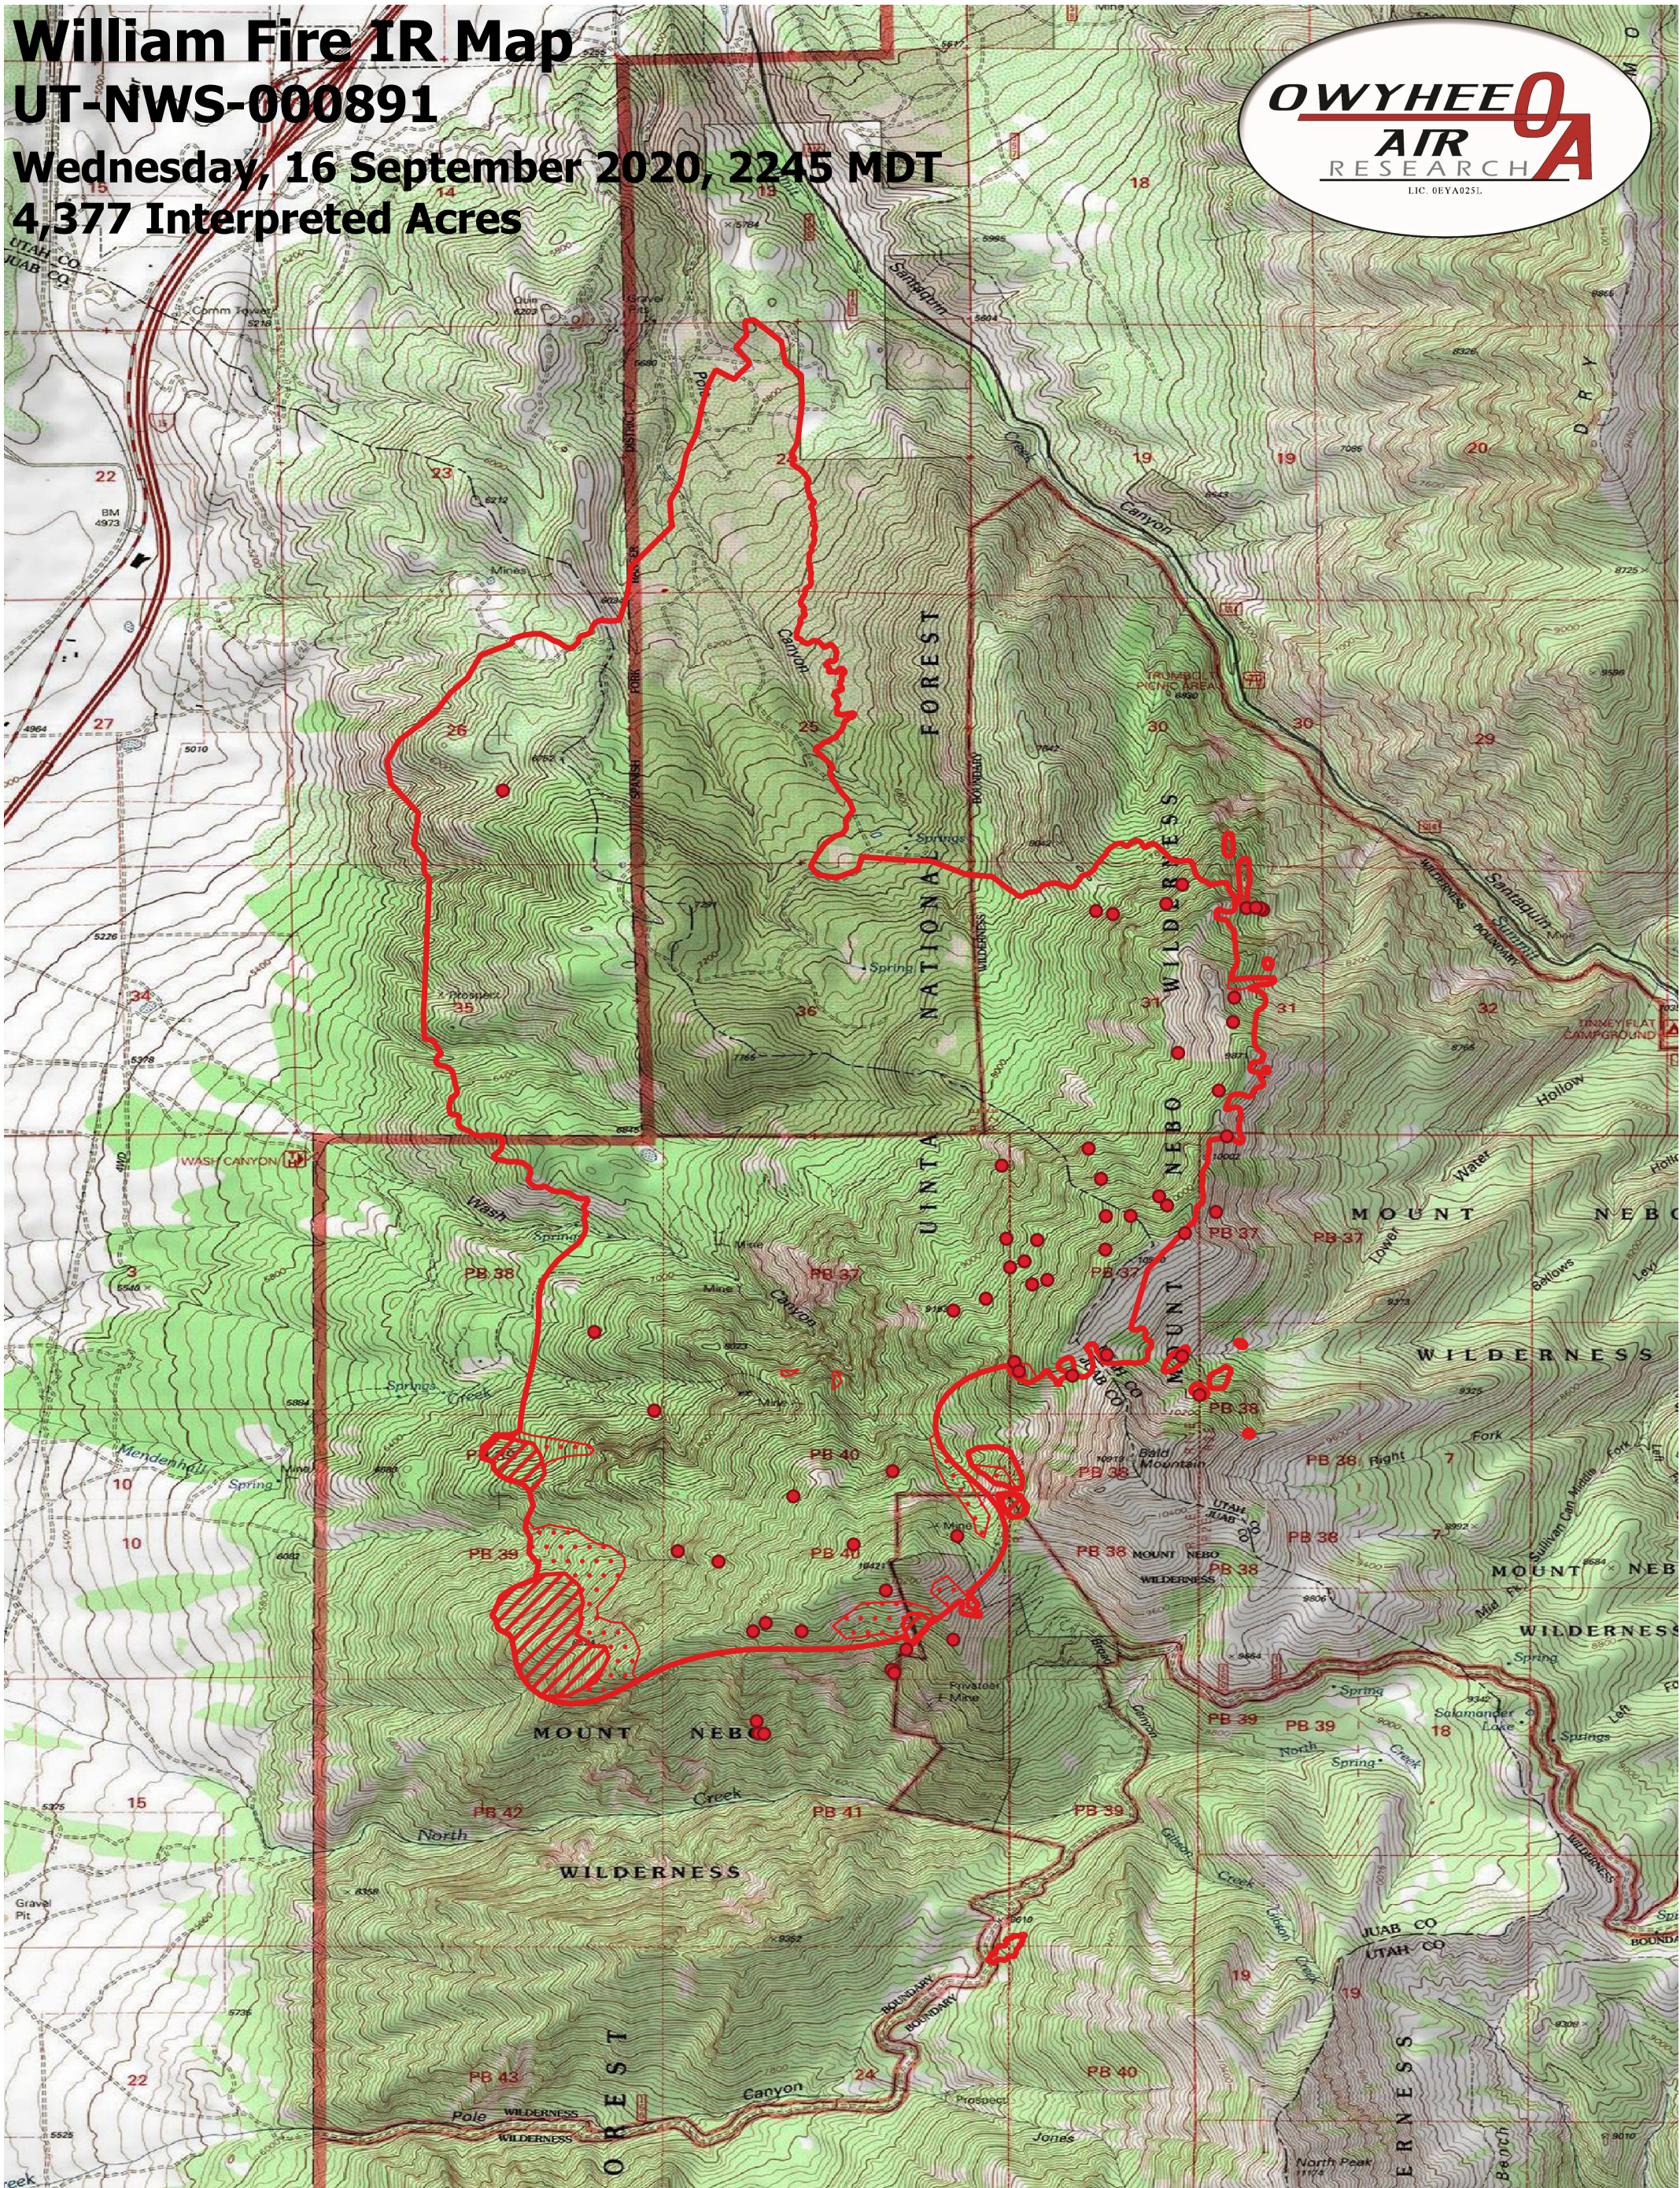

William Fire IR Map

UT-NWS-000891

Wednesday, 16 September 2020, 2245 MDT

4,377 Interpreted Acres

Legend

- IR Isolated Heat
- ▭ Burn Perimeter
- ▨ IR Intense Heat
- ⋯ IR Scattered Heat

Scale: 1:20,000

Projection: WGS 84