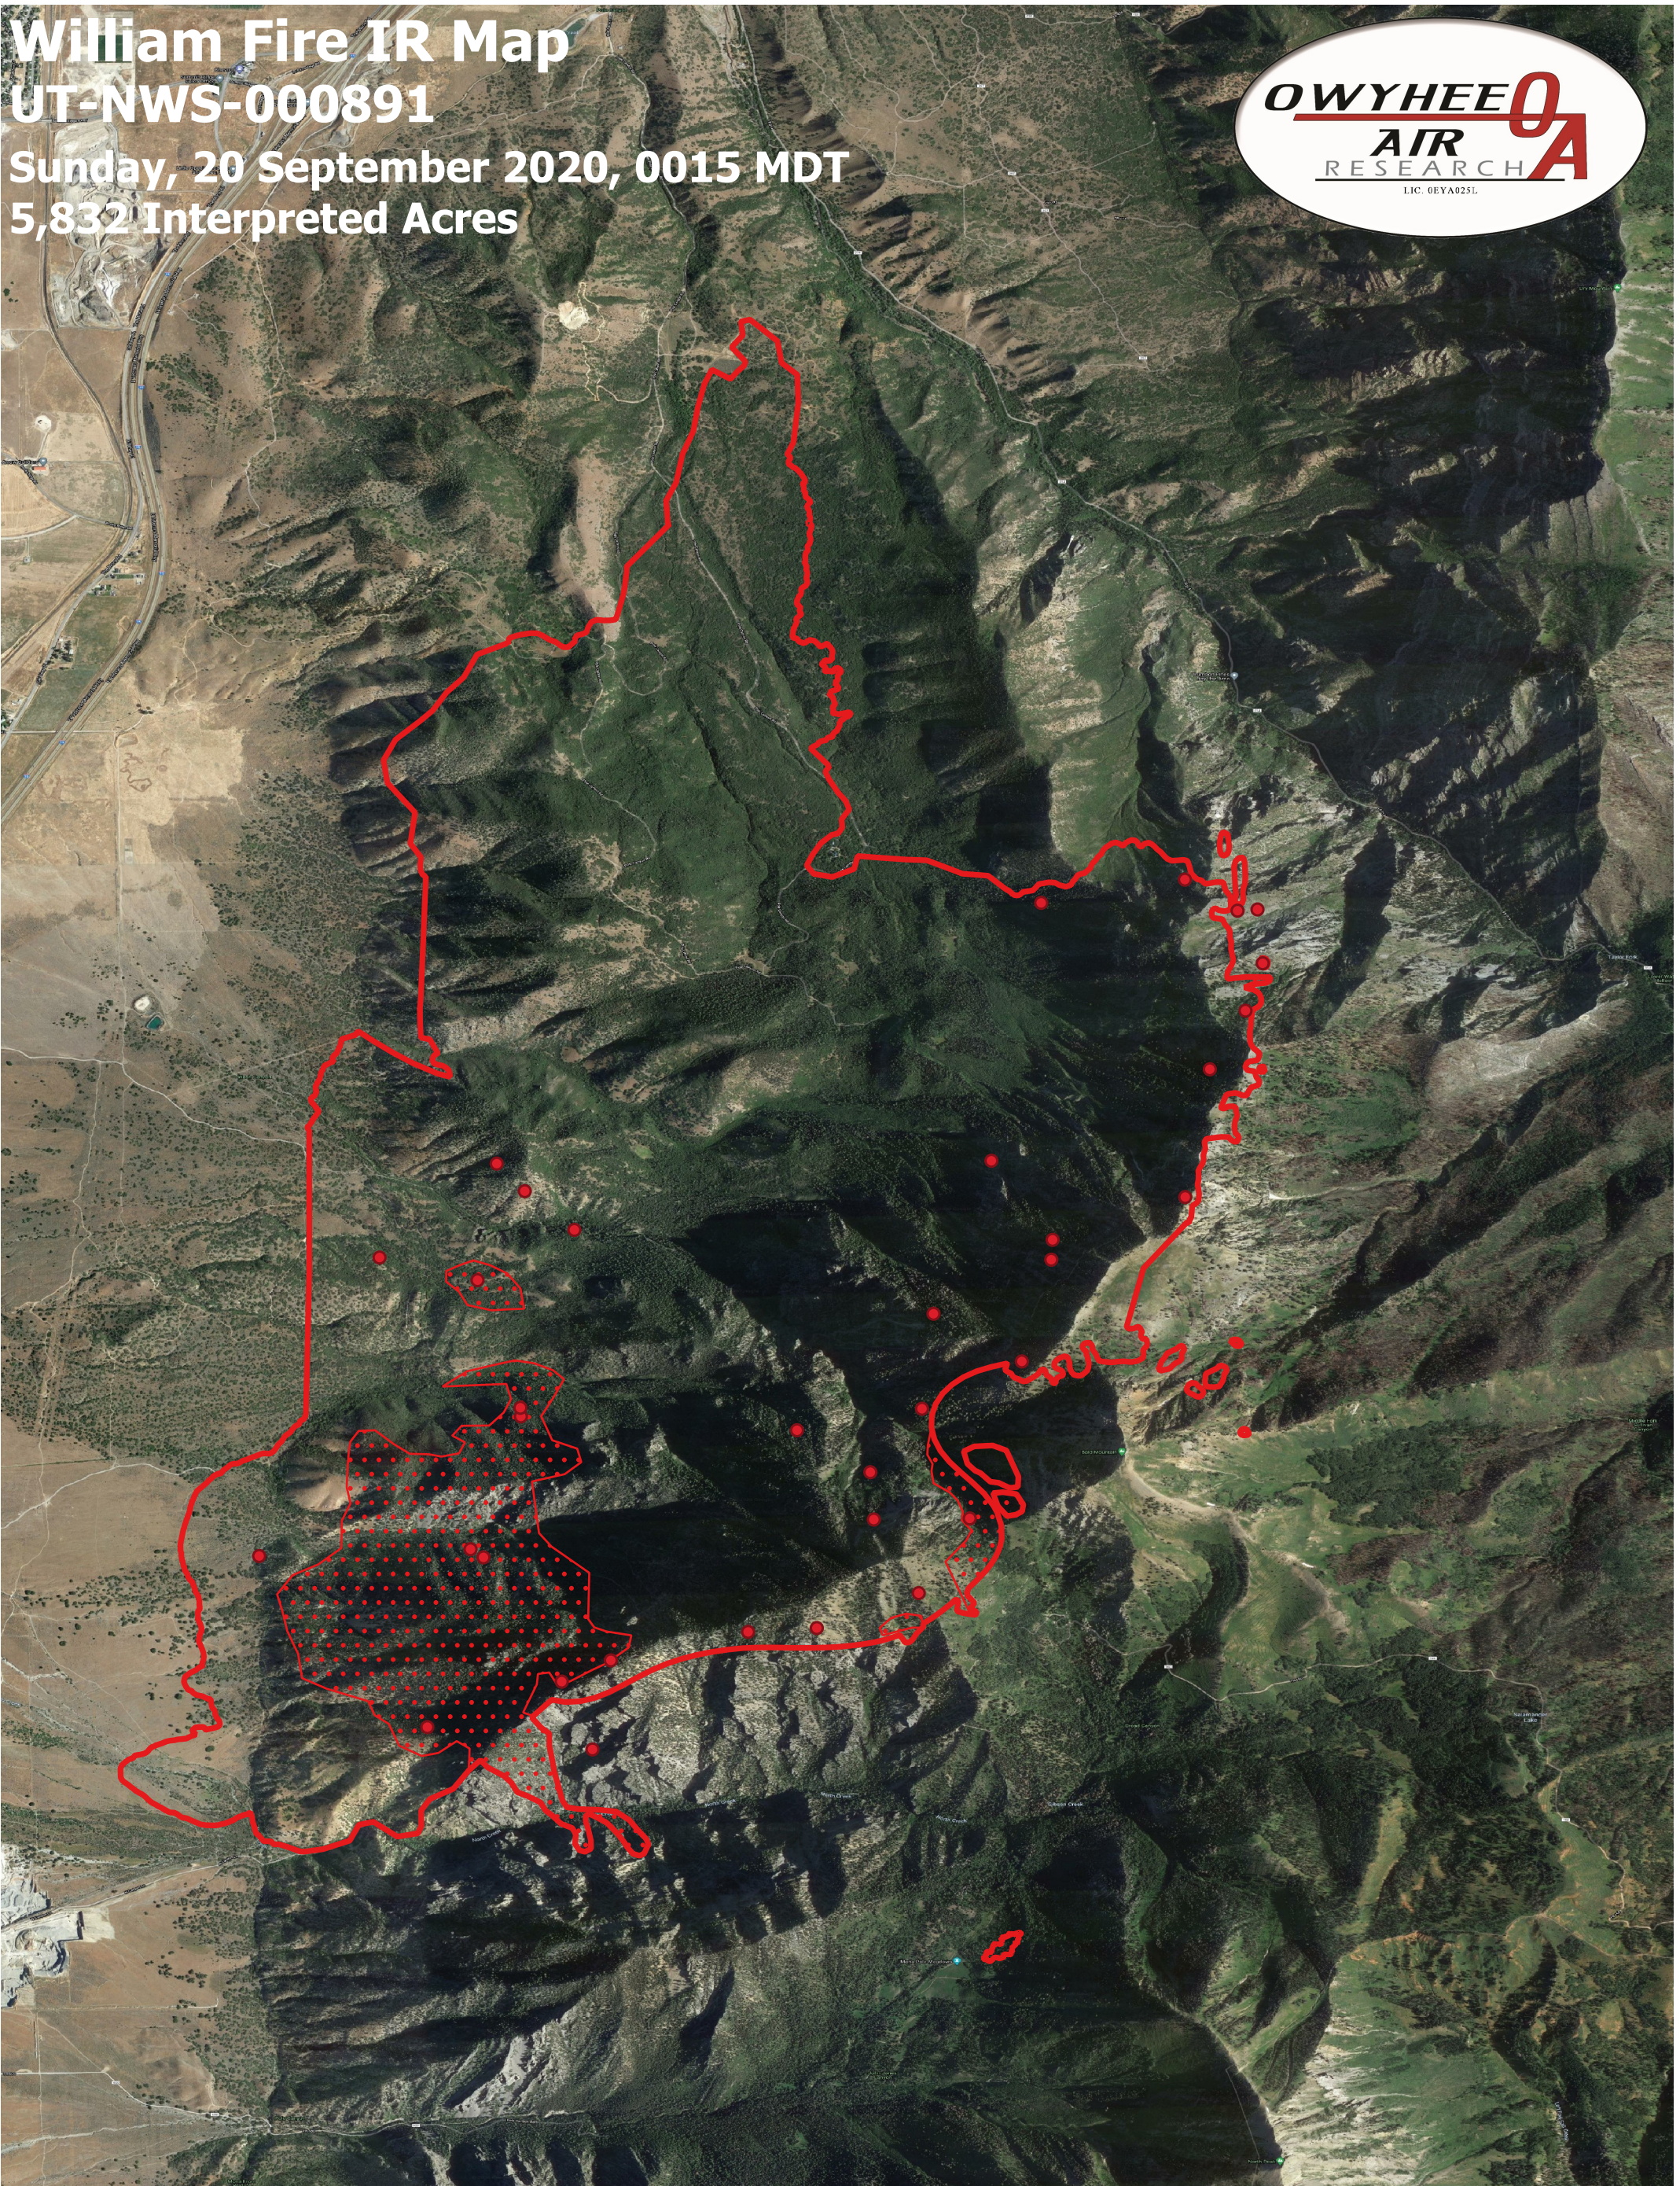

William Fire IR Map

UT-NWS-000891

Sunday, 20 September 2020, 0015 MDT

5,832 Interpreted Acres

Legend

- IR Isolated Heat
- ▭ Burn Perimeter
- ▨ IR Intense Heat
- ▤ IR Scattered Heat

Scale: 1:20,000
Projection: WGS 84
Produced by Owyhee Air Research, Inc.
IR Interpreter: C. Merriman
fire@owyheeair.com (208) 442-5405