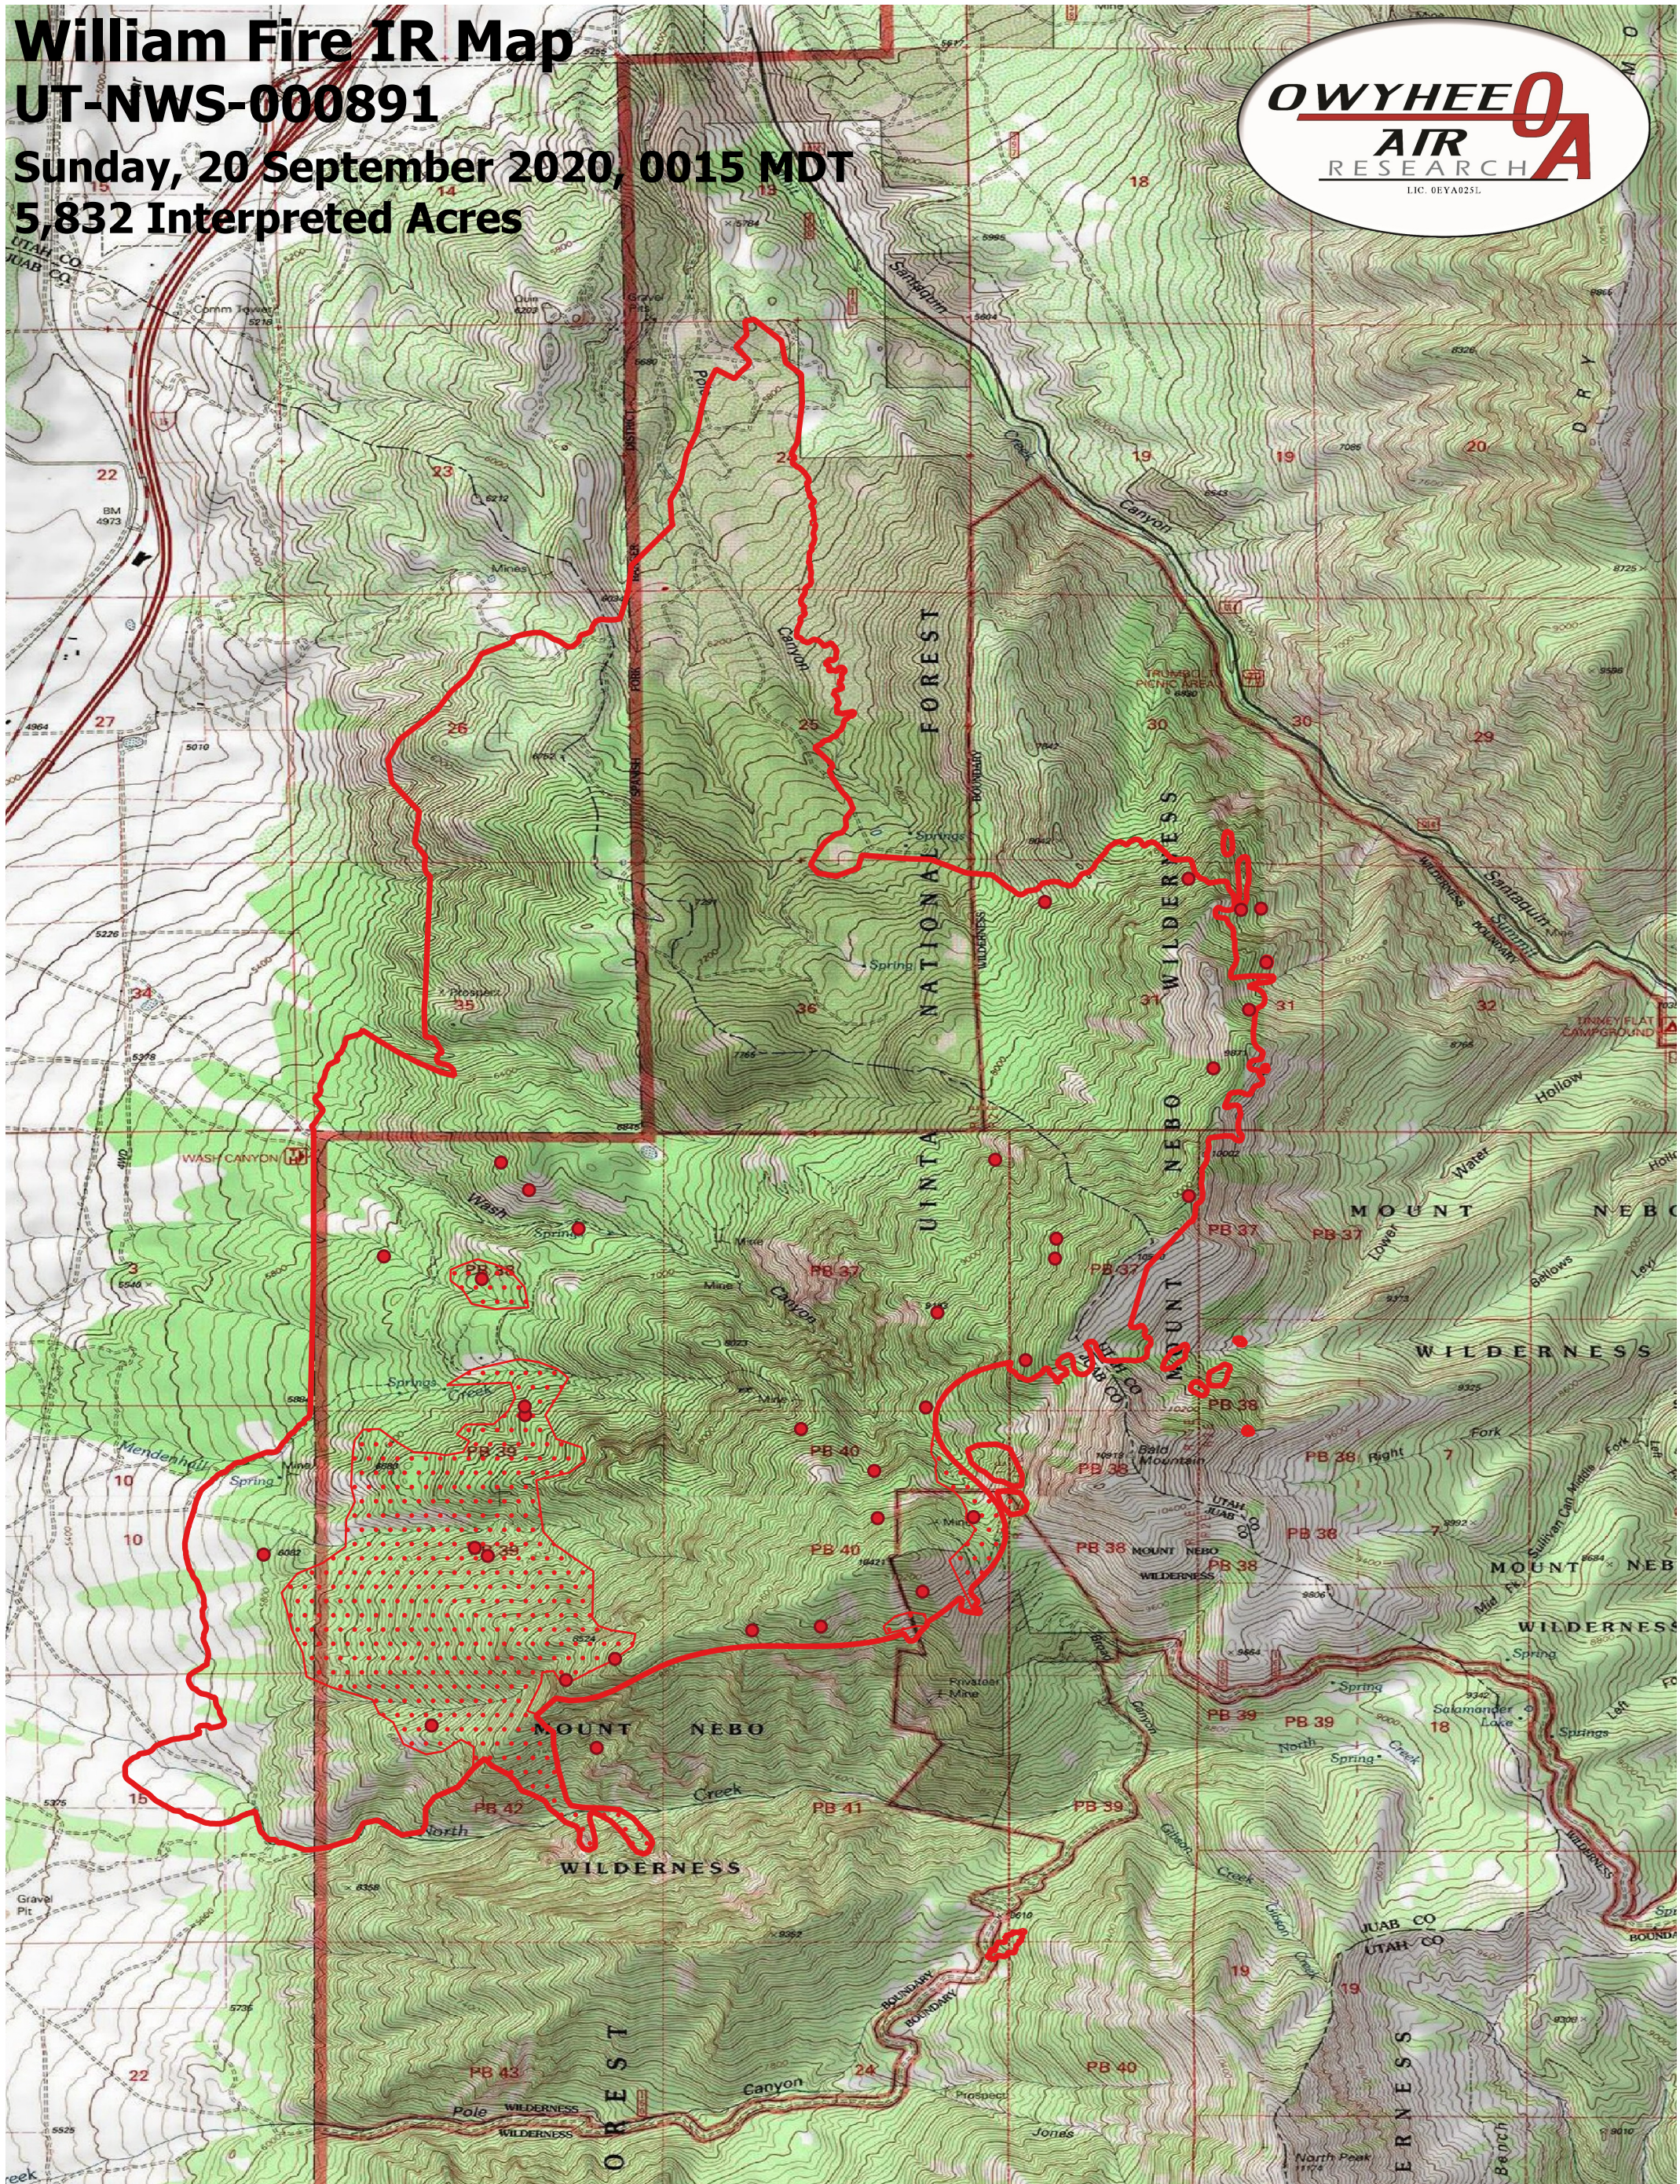

William Fire IR Map

UT-NWS-000891

Sunday, 20 September 2020, 0015 MDT

5,832 Interpreted Acres

Legend

- IR Isolated Heat
- ▭ Burn Perimeter
- ▨ IR Intense Heat
- ▤ IR Scattered Heat

Scale: 1:20,000
Projection: WGS 84
Produced by Owyhee Air Research, Inc.
IR Interpreter: C. Merriman
fire@owyheear.com (208) 442-5405

0 0.25 0.5 0.75 1 1.25 1.5 1.75 2 mi