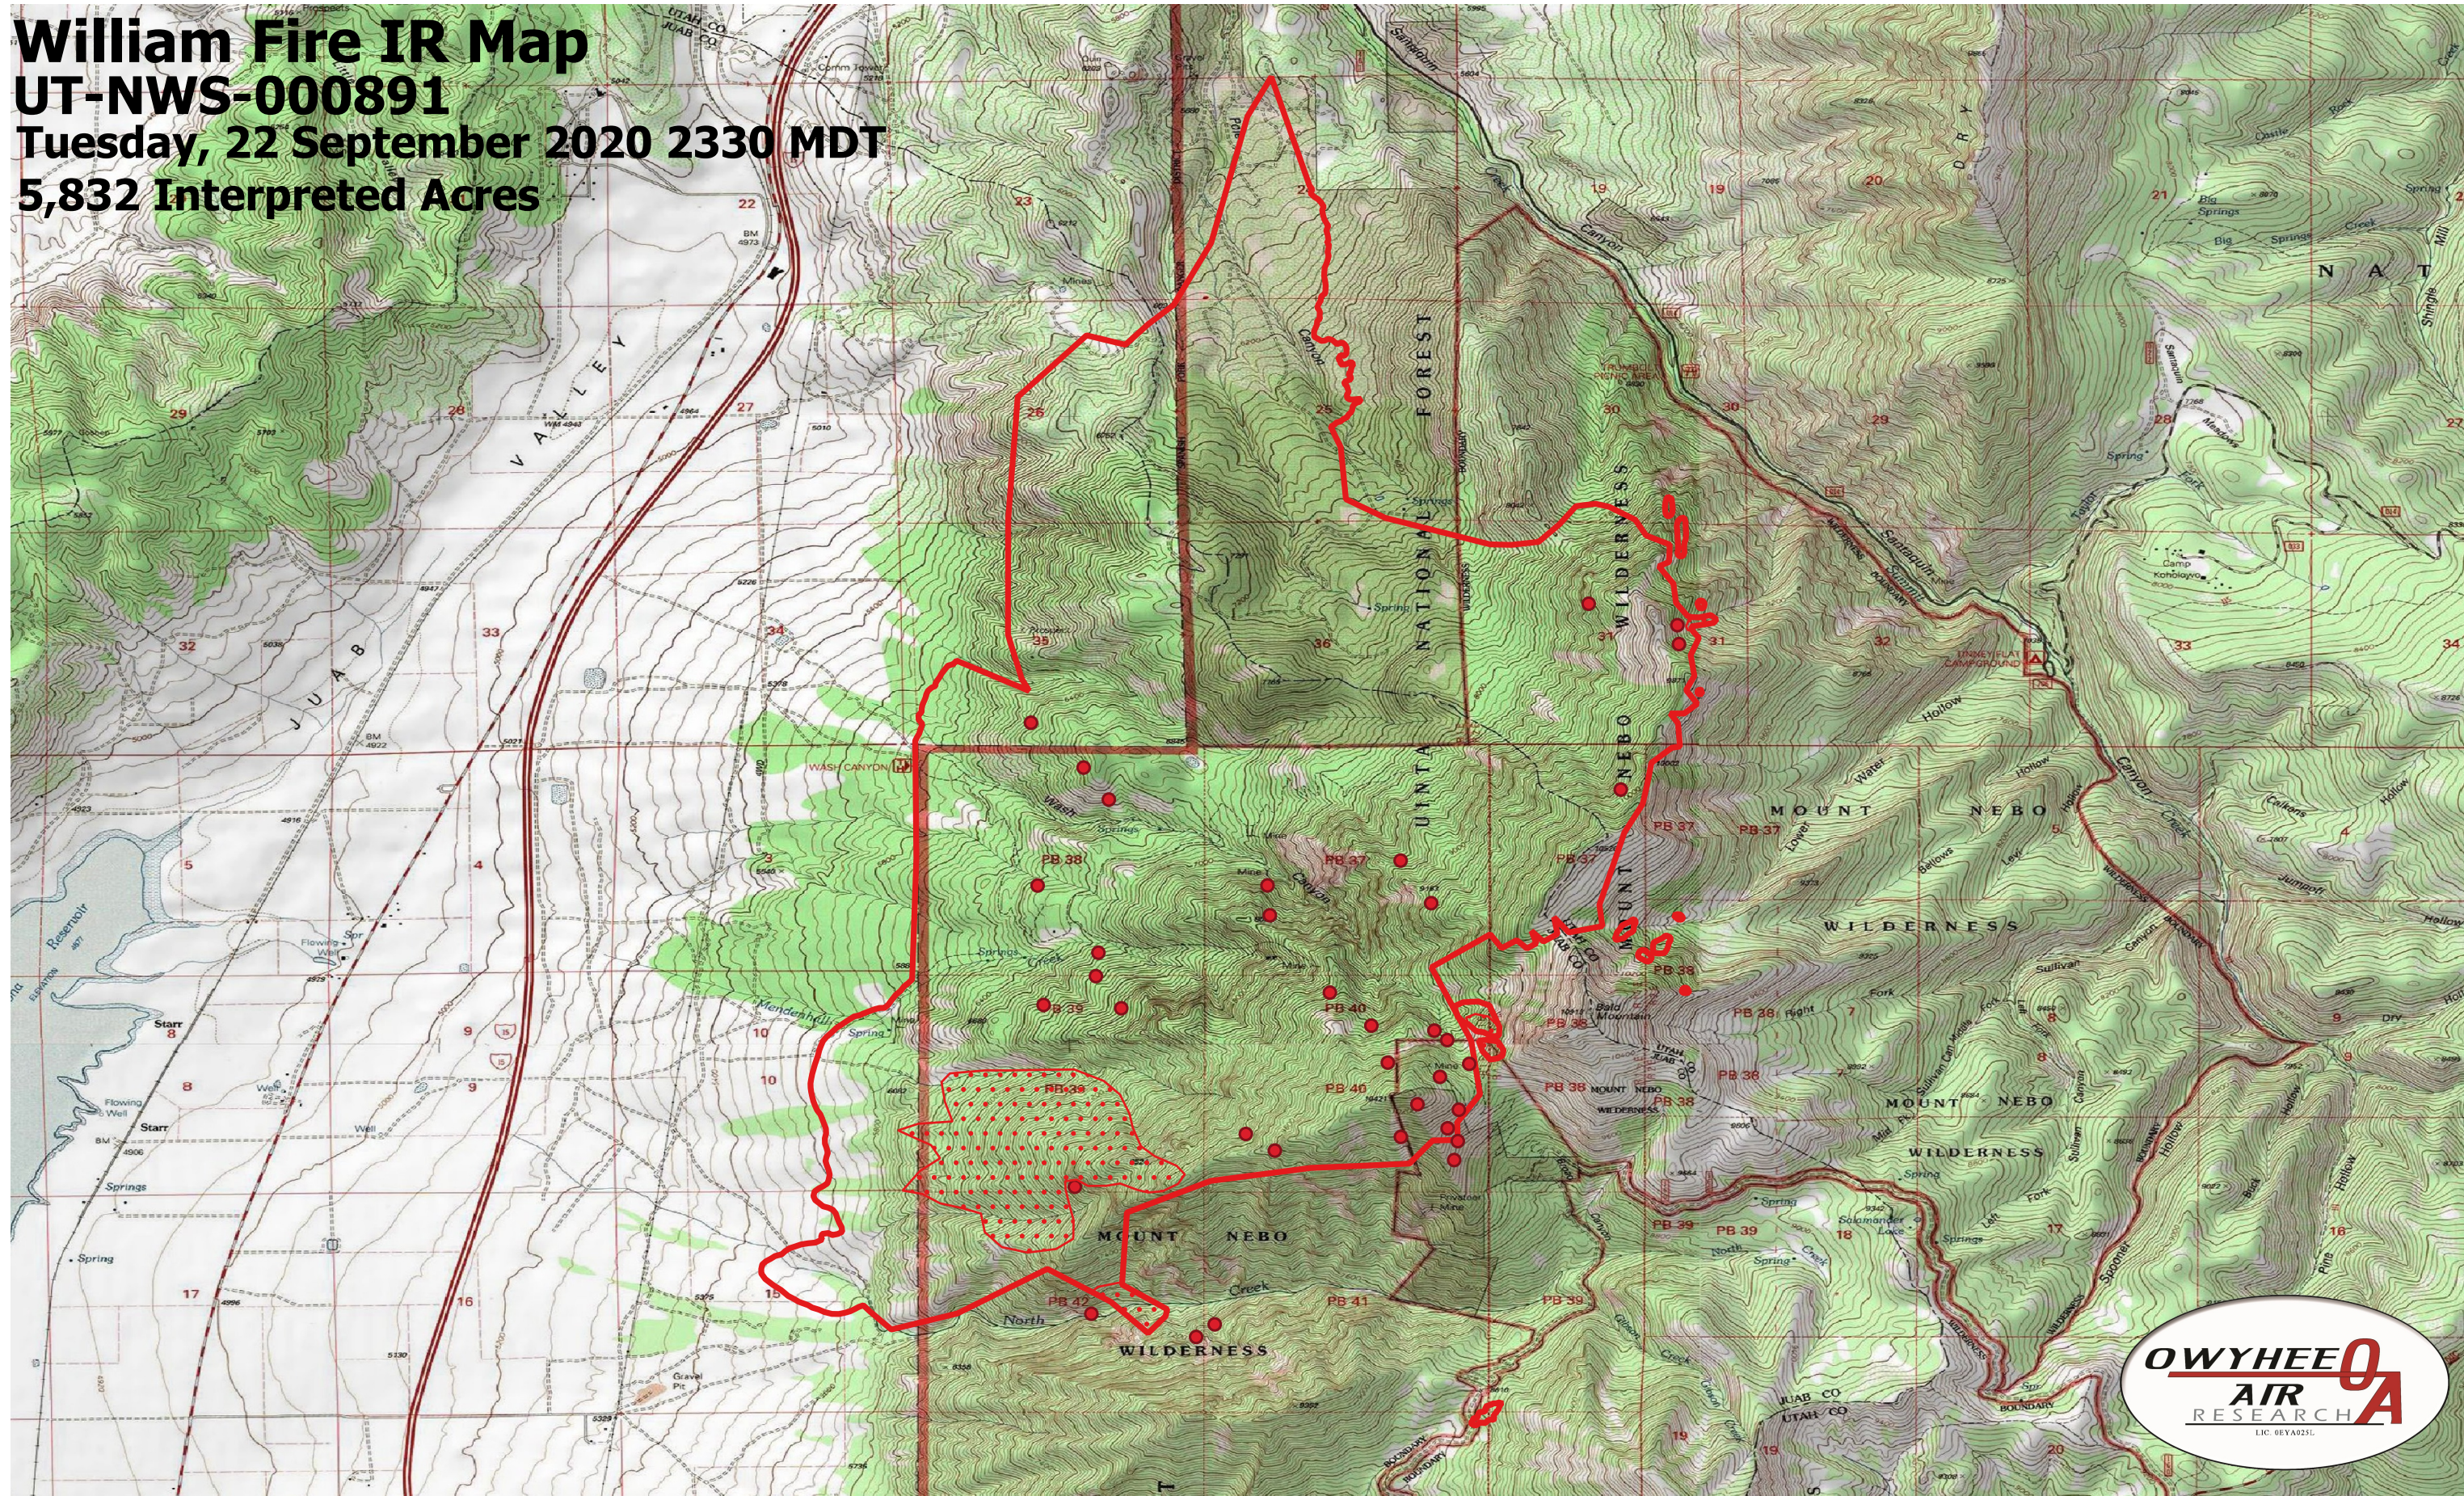

William Fire IR Map

UT-NWS-000891

Tuesday, 22 September 2020 2330 MDT
5,832 Interpreted Acres

Legend

- IR Isolated Heat
- ▭ IR Burn Perimeter
- ▭ IR Scattered Heat

Scale: 1:25,000
Projection: WGS 84
Produced by Owyhee Air Research, Inc.
IR Interpreter: C. Merriman
fire@owyheear.com (208) 442-5405