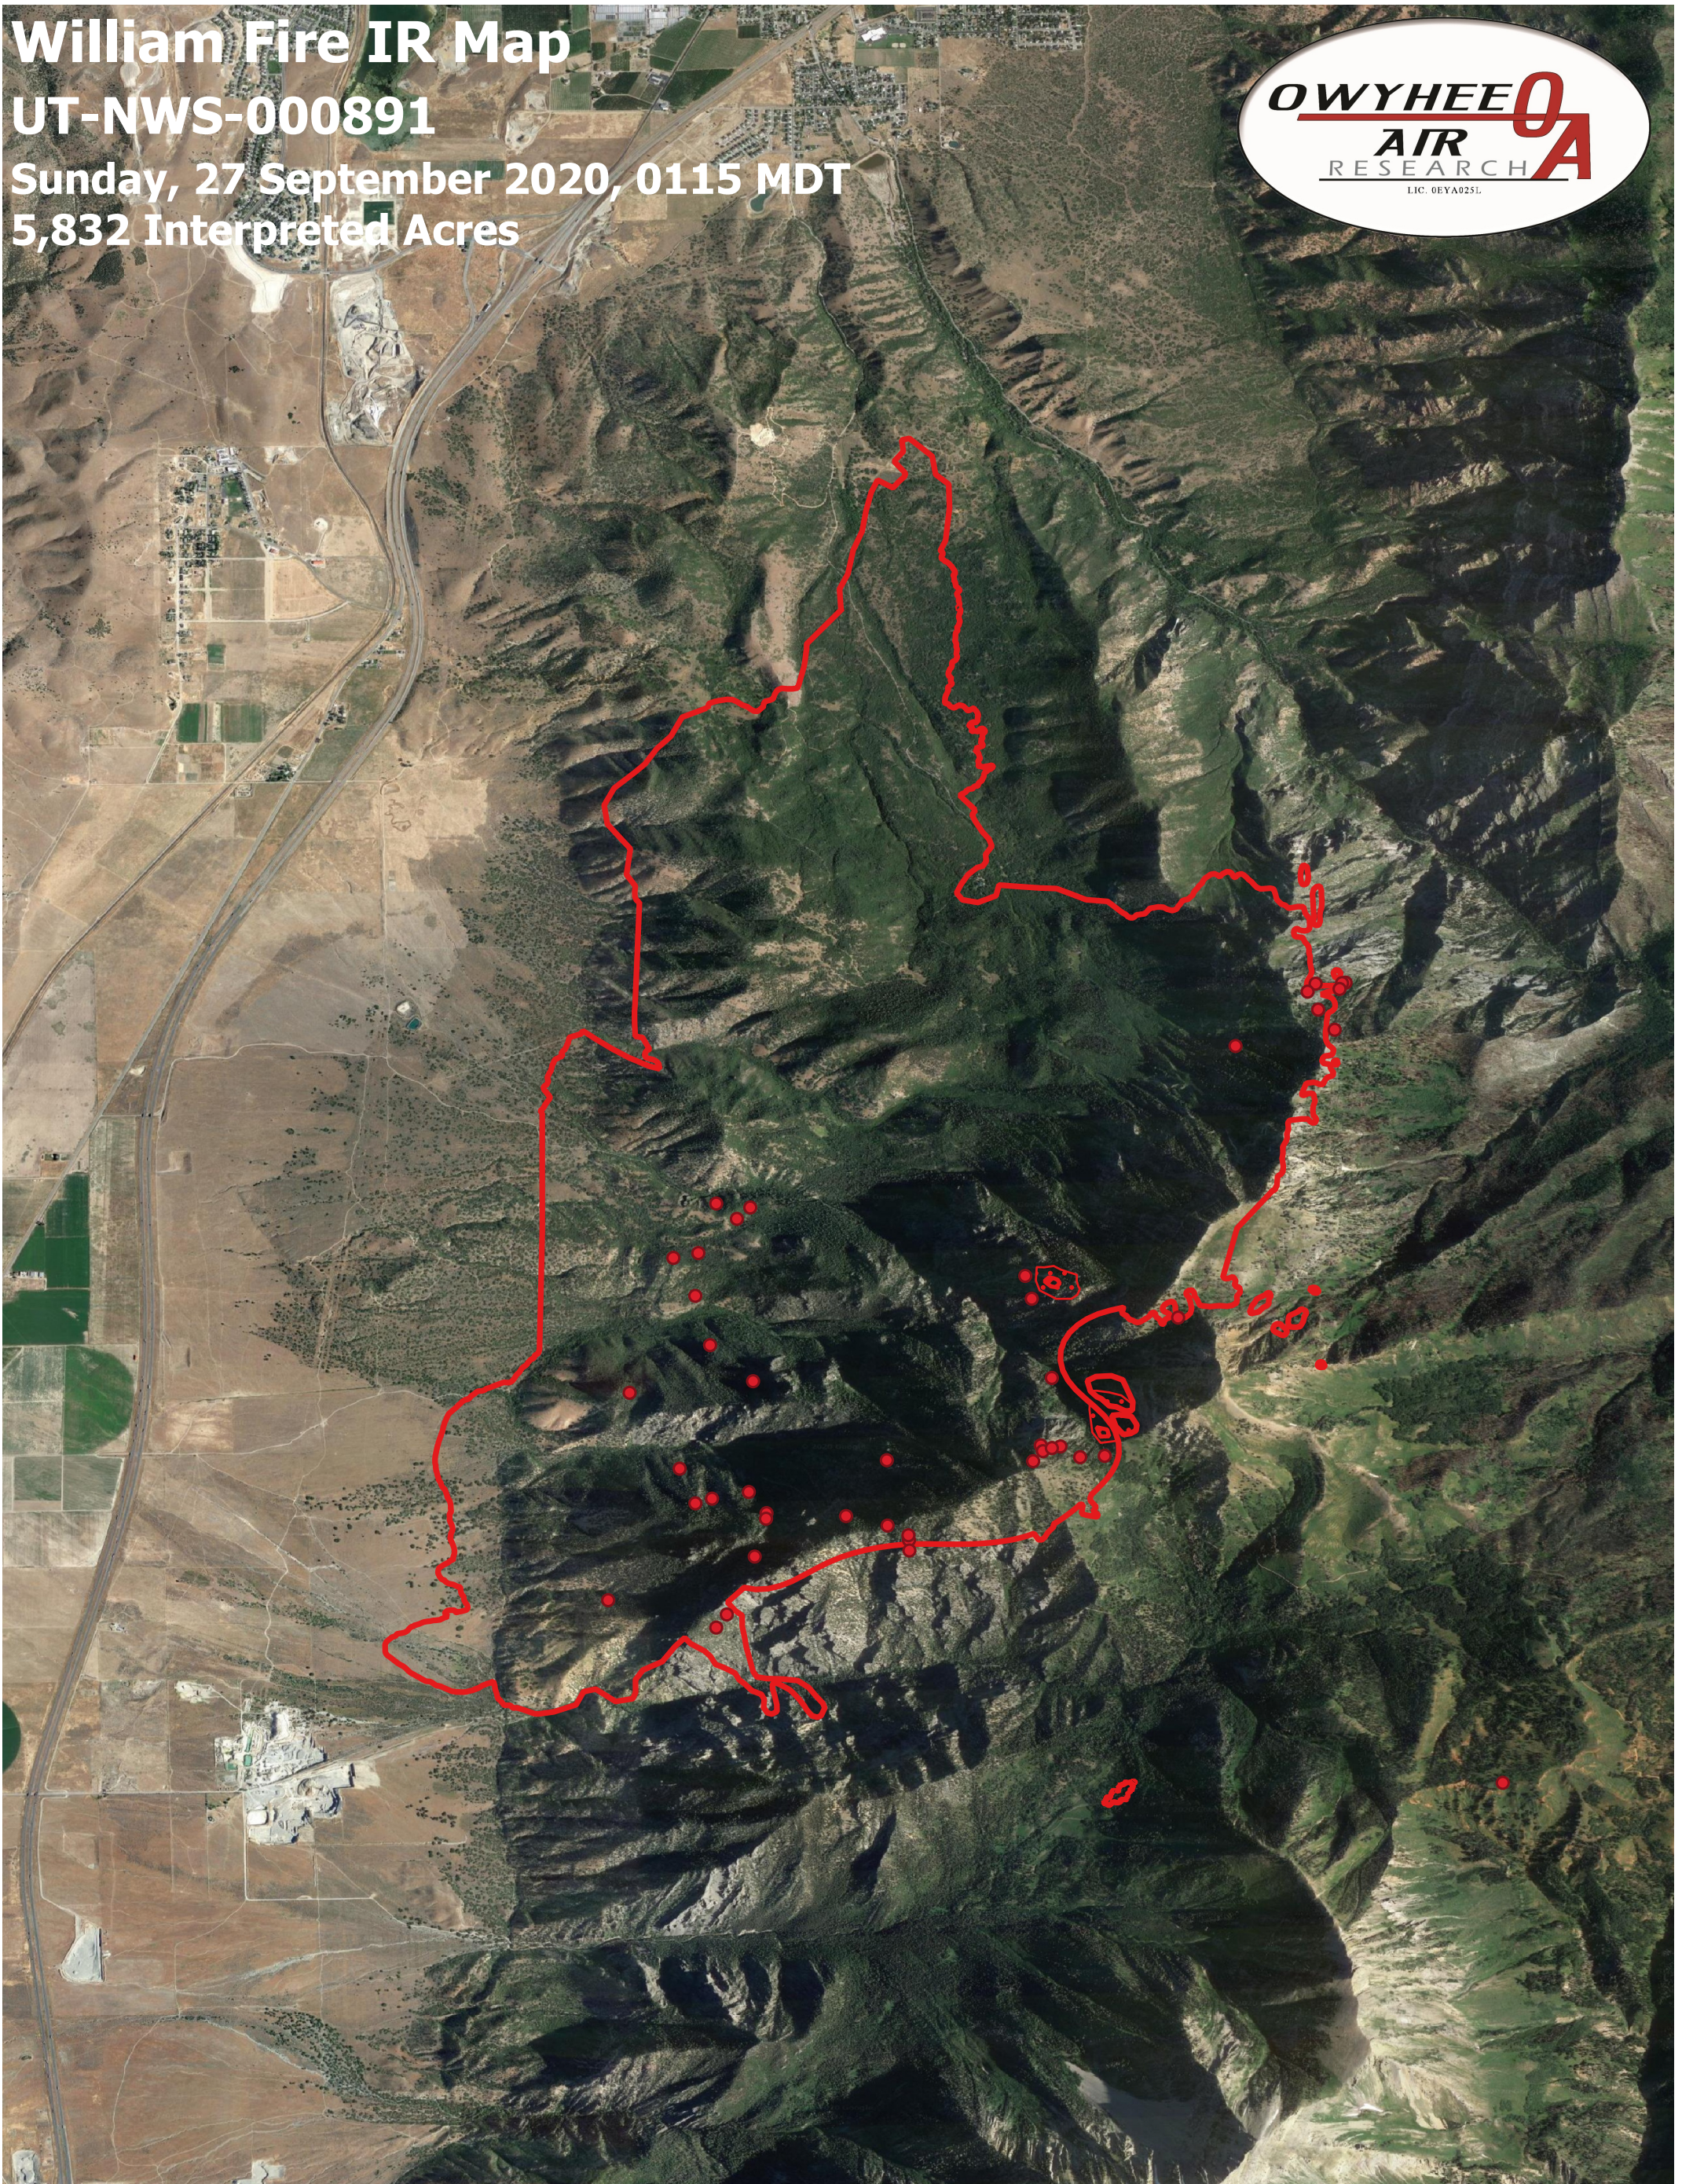

William Fire IR Map

UT-NWS-000891

Sunday, 27 September 2020, 0115 MDT

5,832 Interpreted Acres

Legend

- IR Isolated Heat
- Burn Perimeter
- ▨ IR Intense Heat
- ⋯ IR Scattered Heat

Scale: 1:24,000

Projection: WGS 84