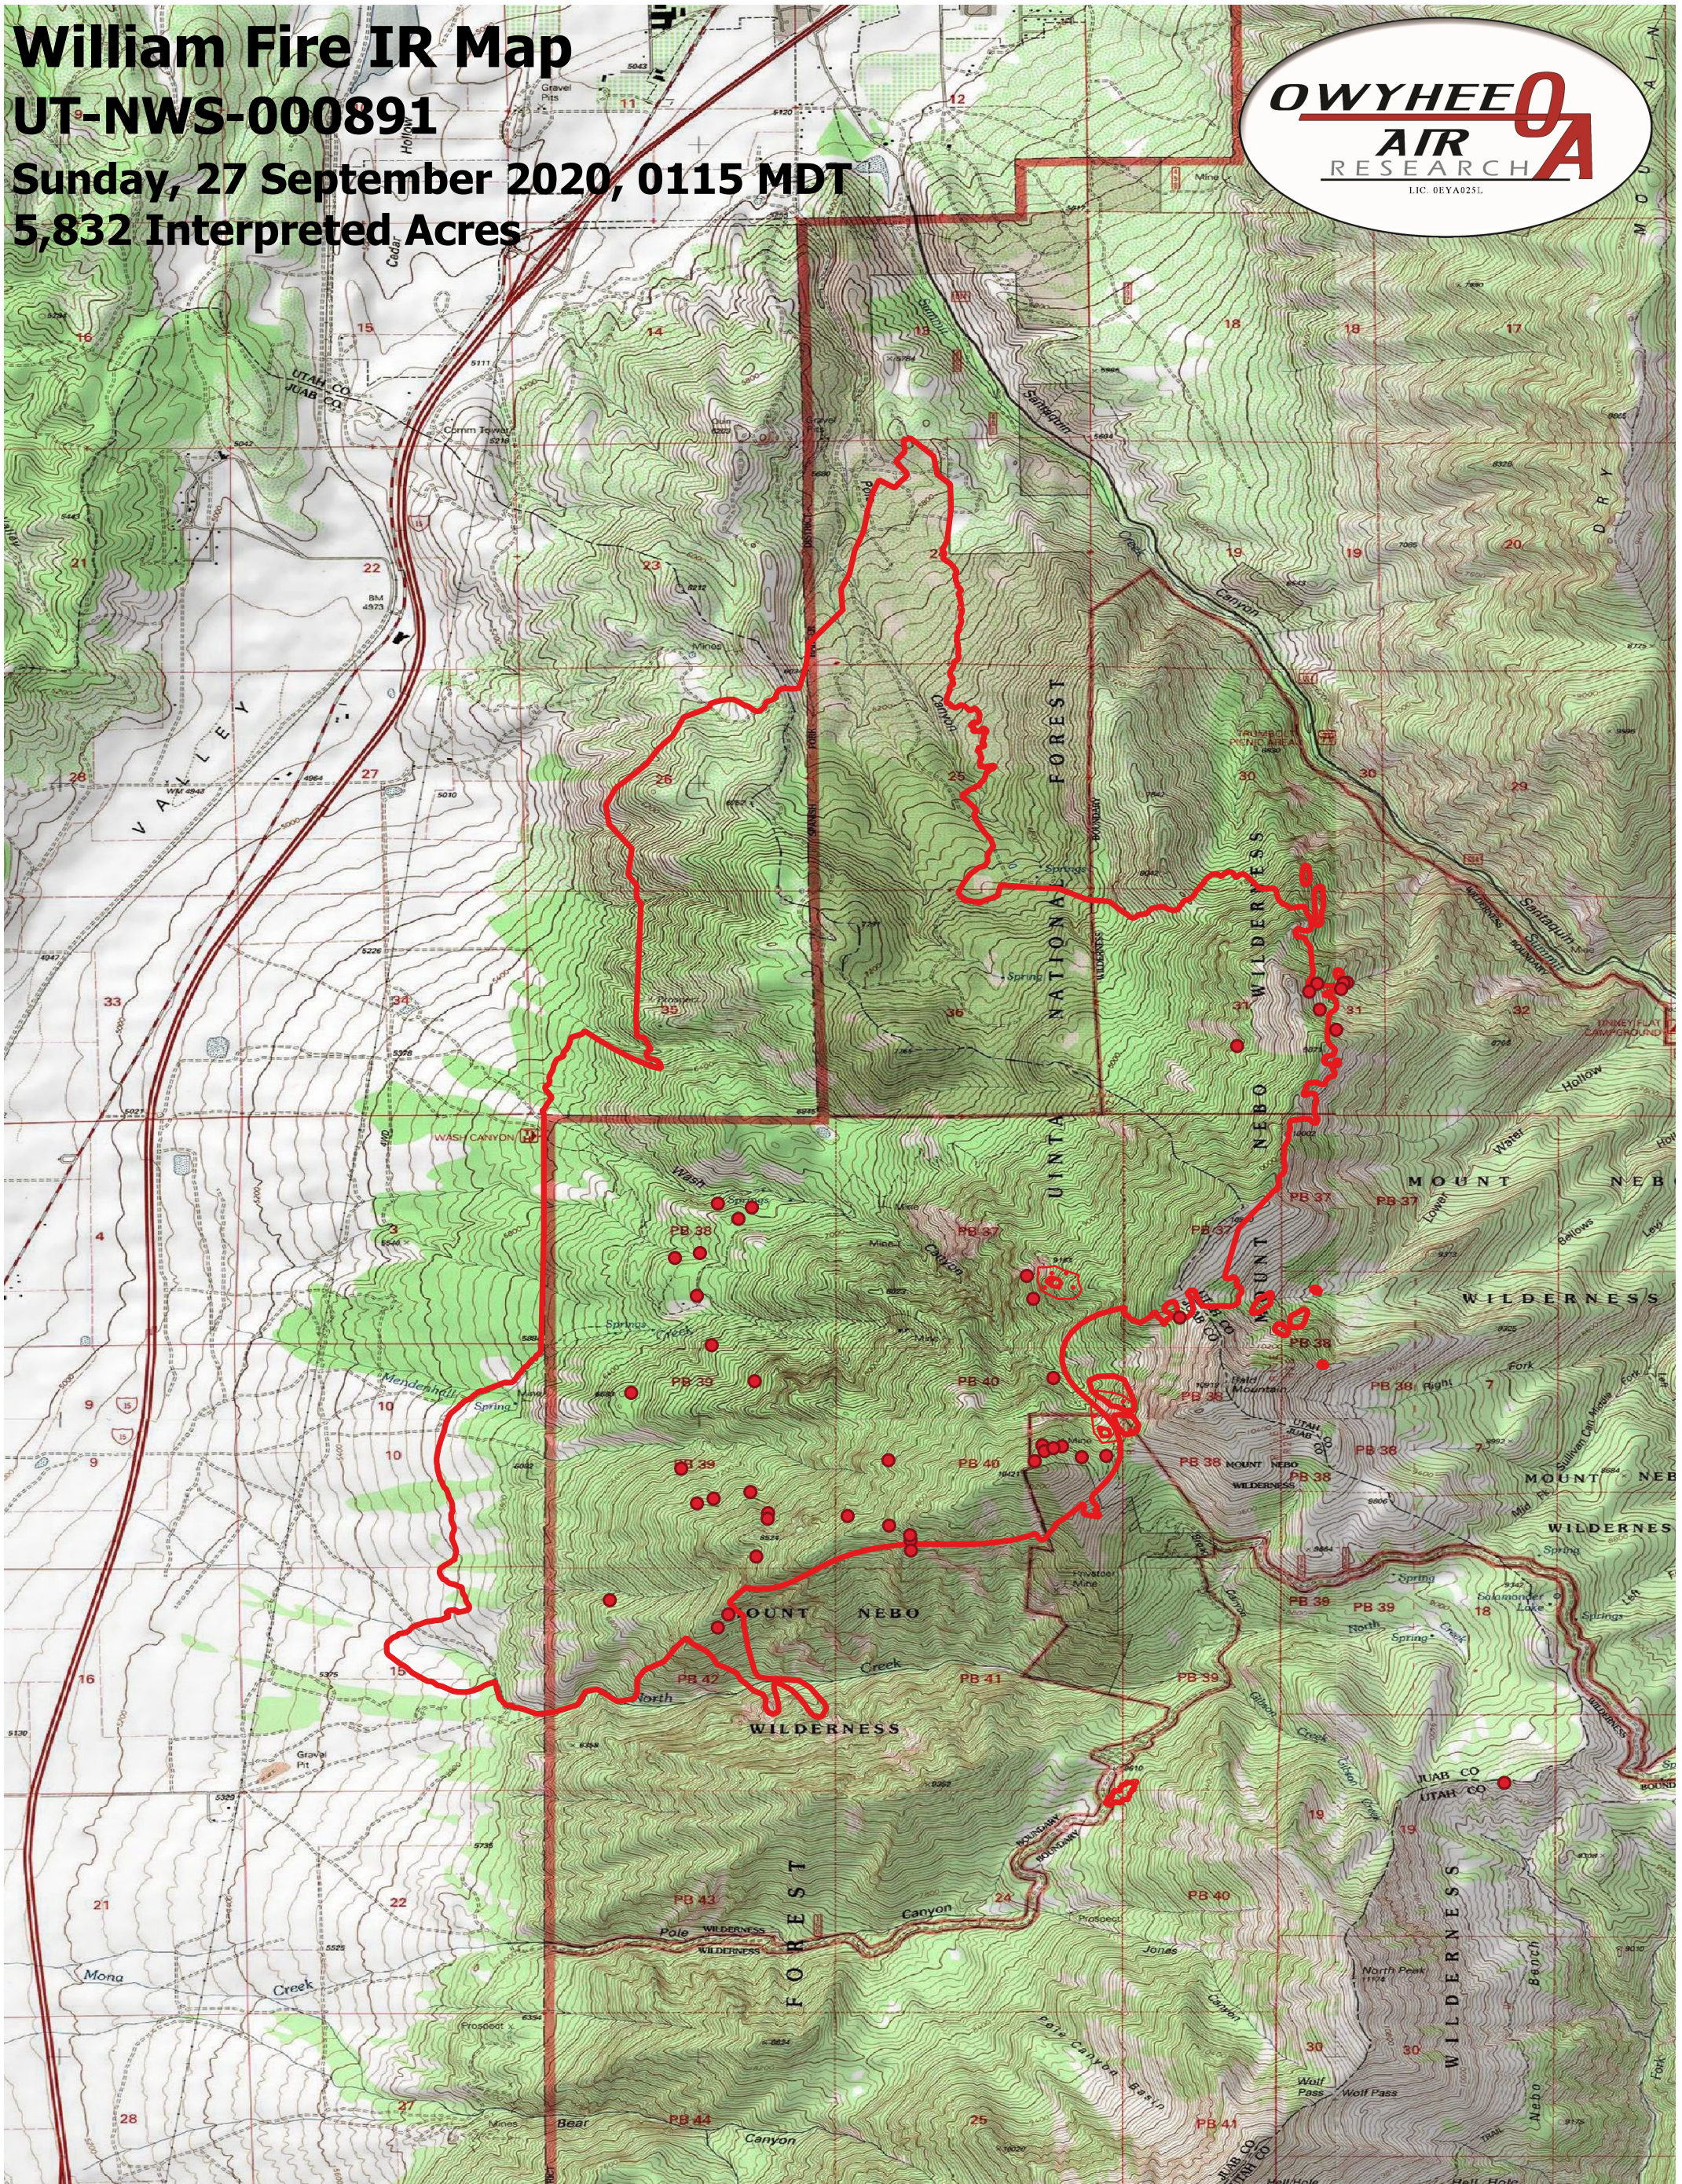

William Fire IR Map

UT-NWS-000891

Sunday, 27 September 2020, 0115 MDT

5,832 Interpreted Acres

Legend

- IR Isolated Heat
- ▭ Burn Perimeter
- ▨ IR Intense Heat
- ⋯ IR Scattered Heat

Scale: 1:24,000

Projection: WGS 84