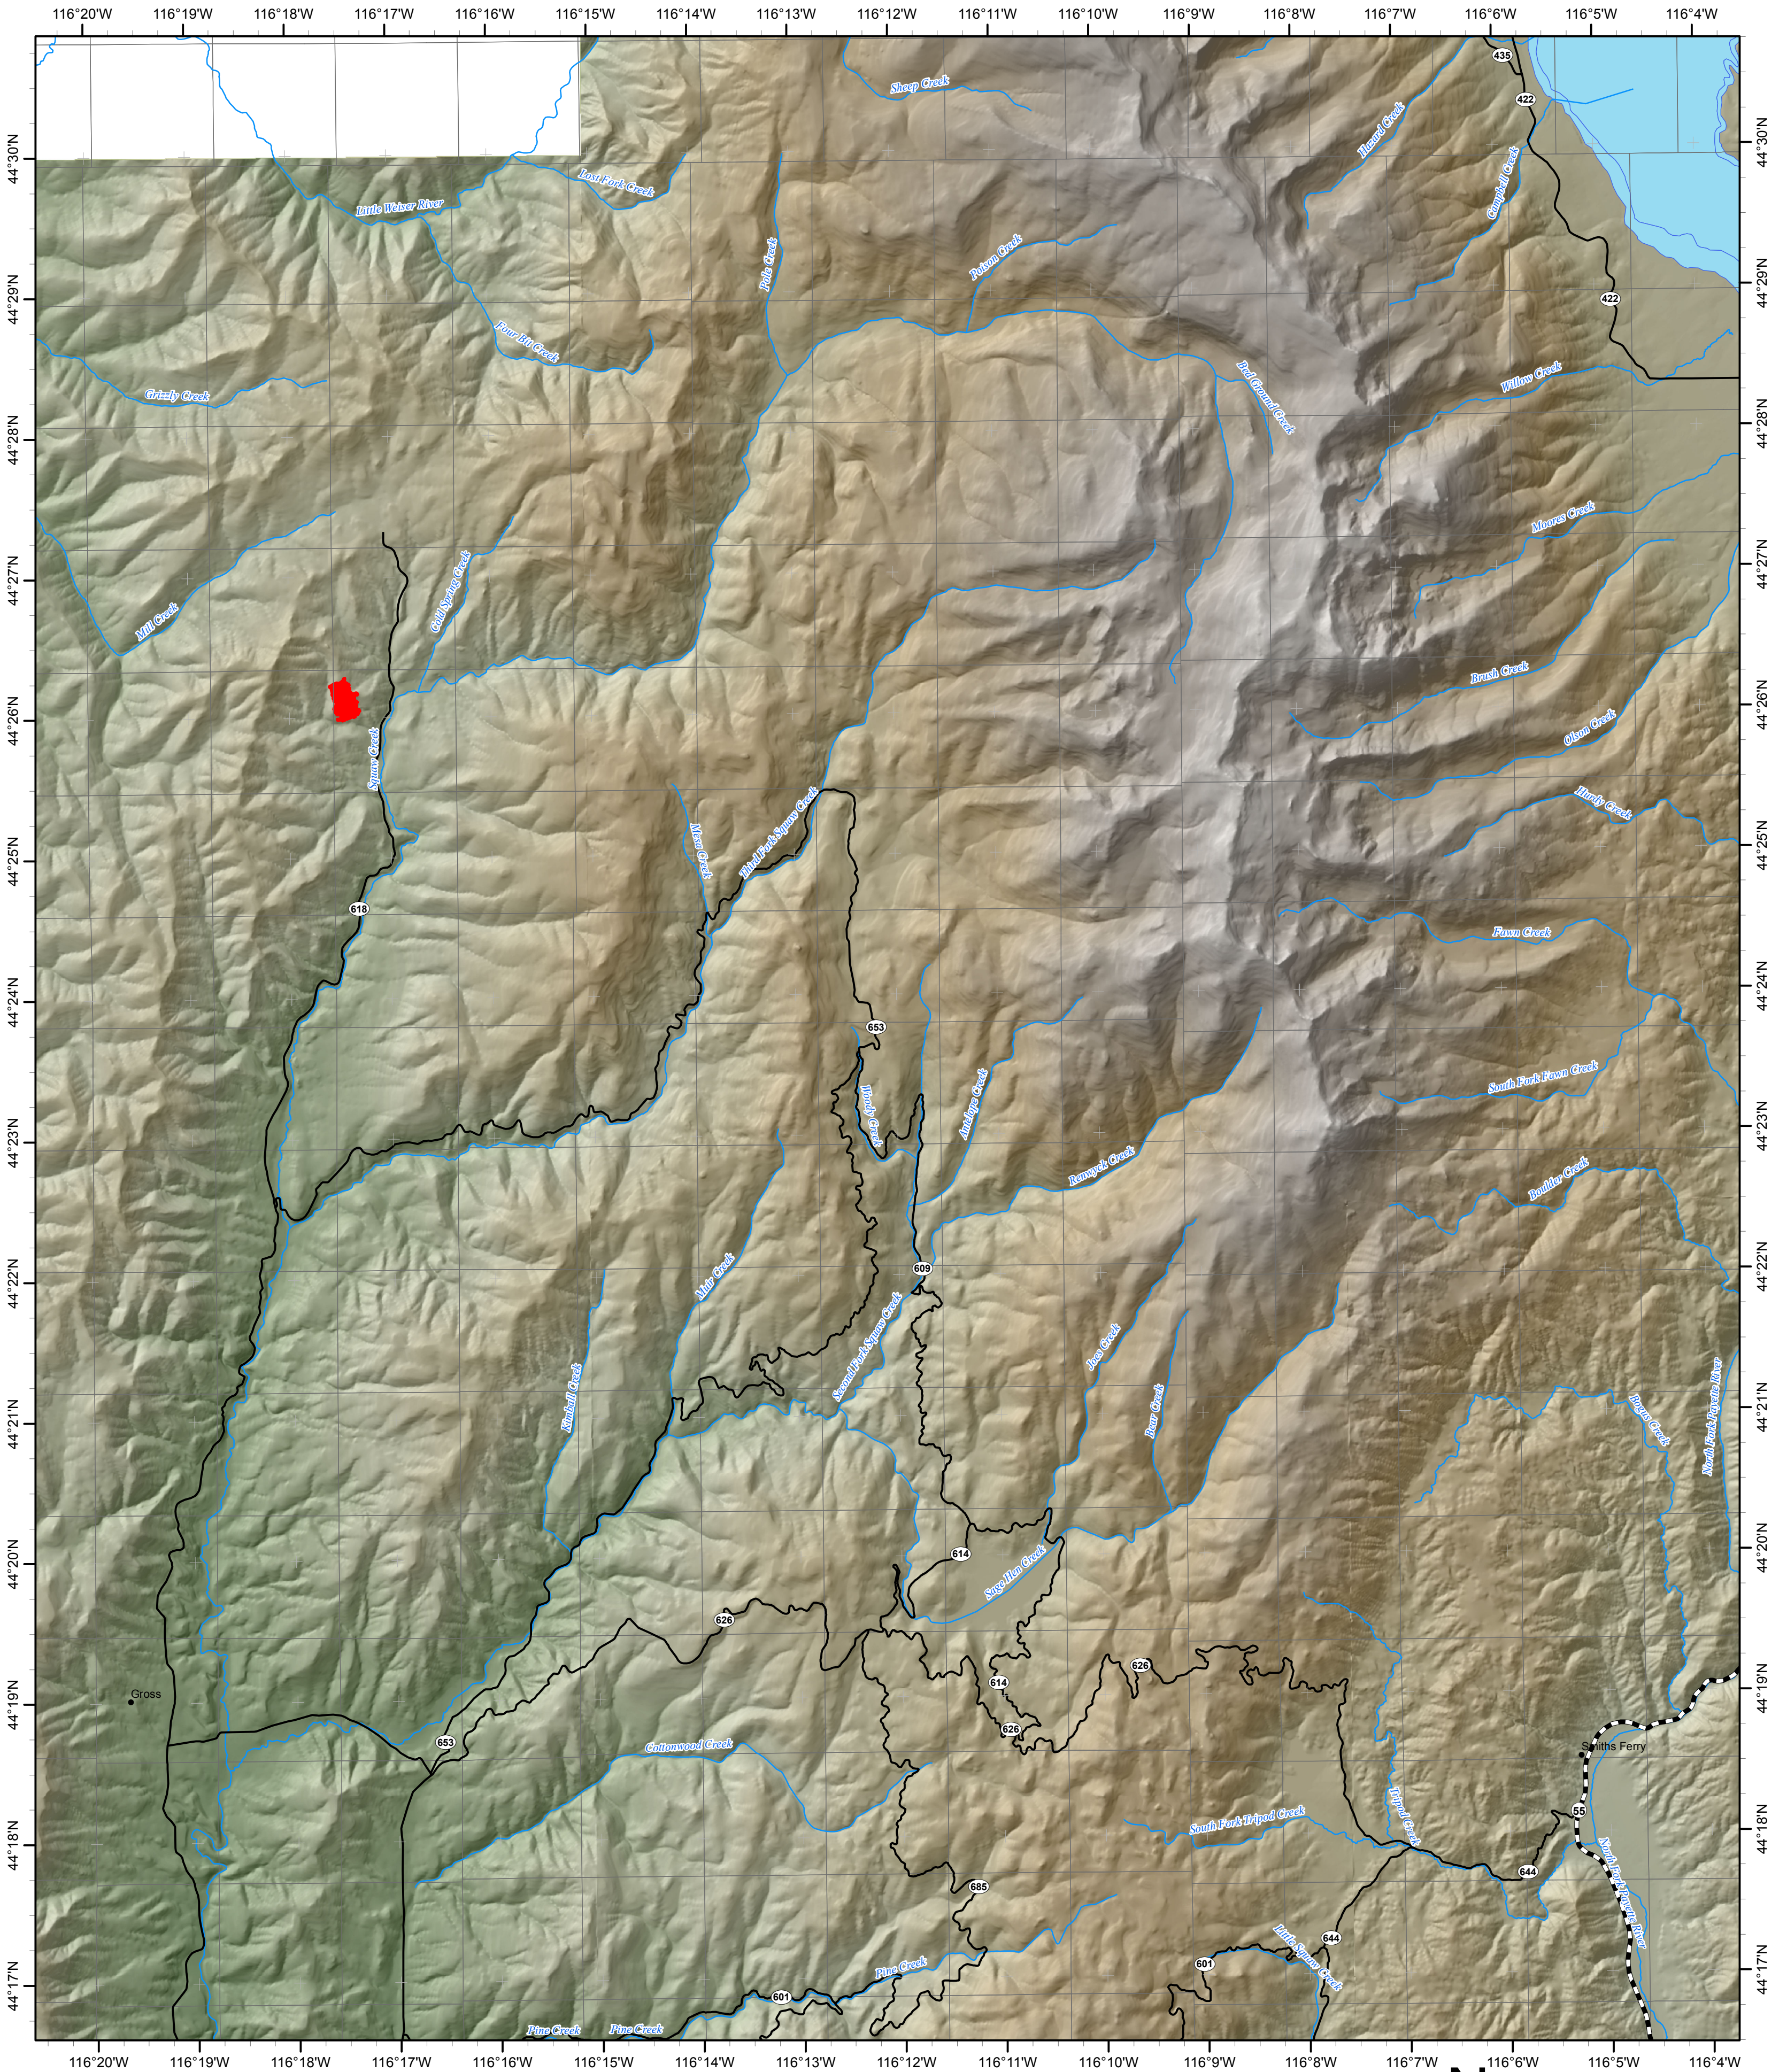

WOODARD FIRE VICINITY MAP: 34 Acres

UTM Zone 11N
NAD83