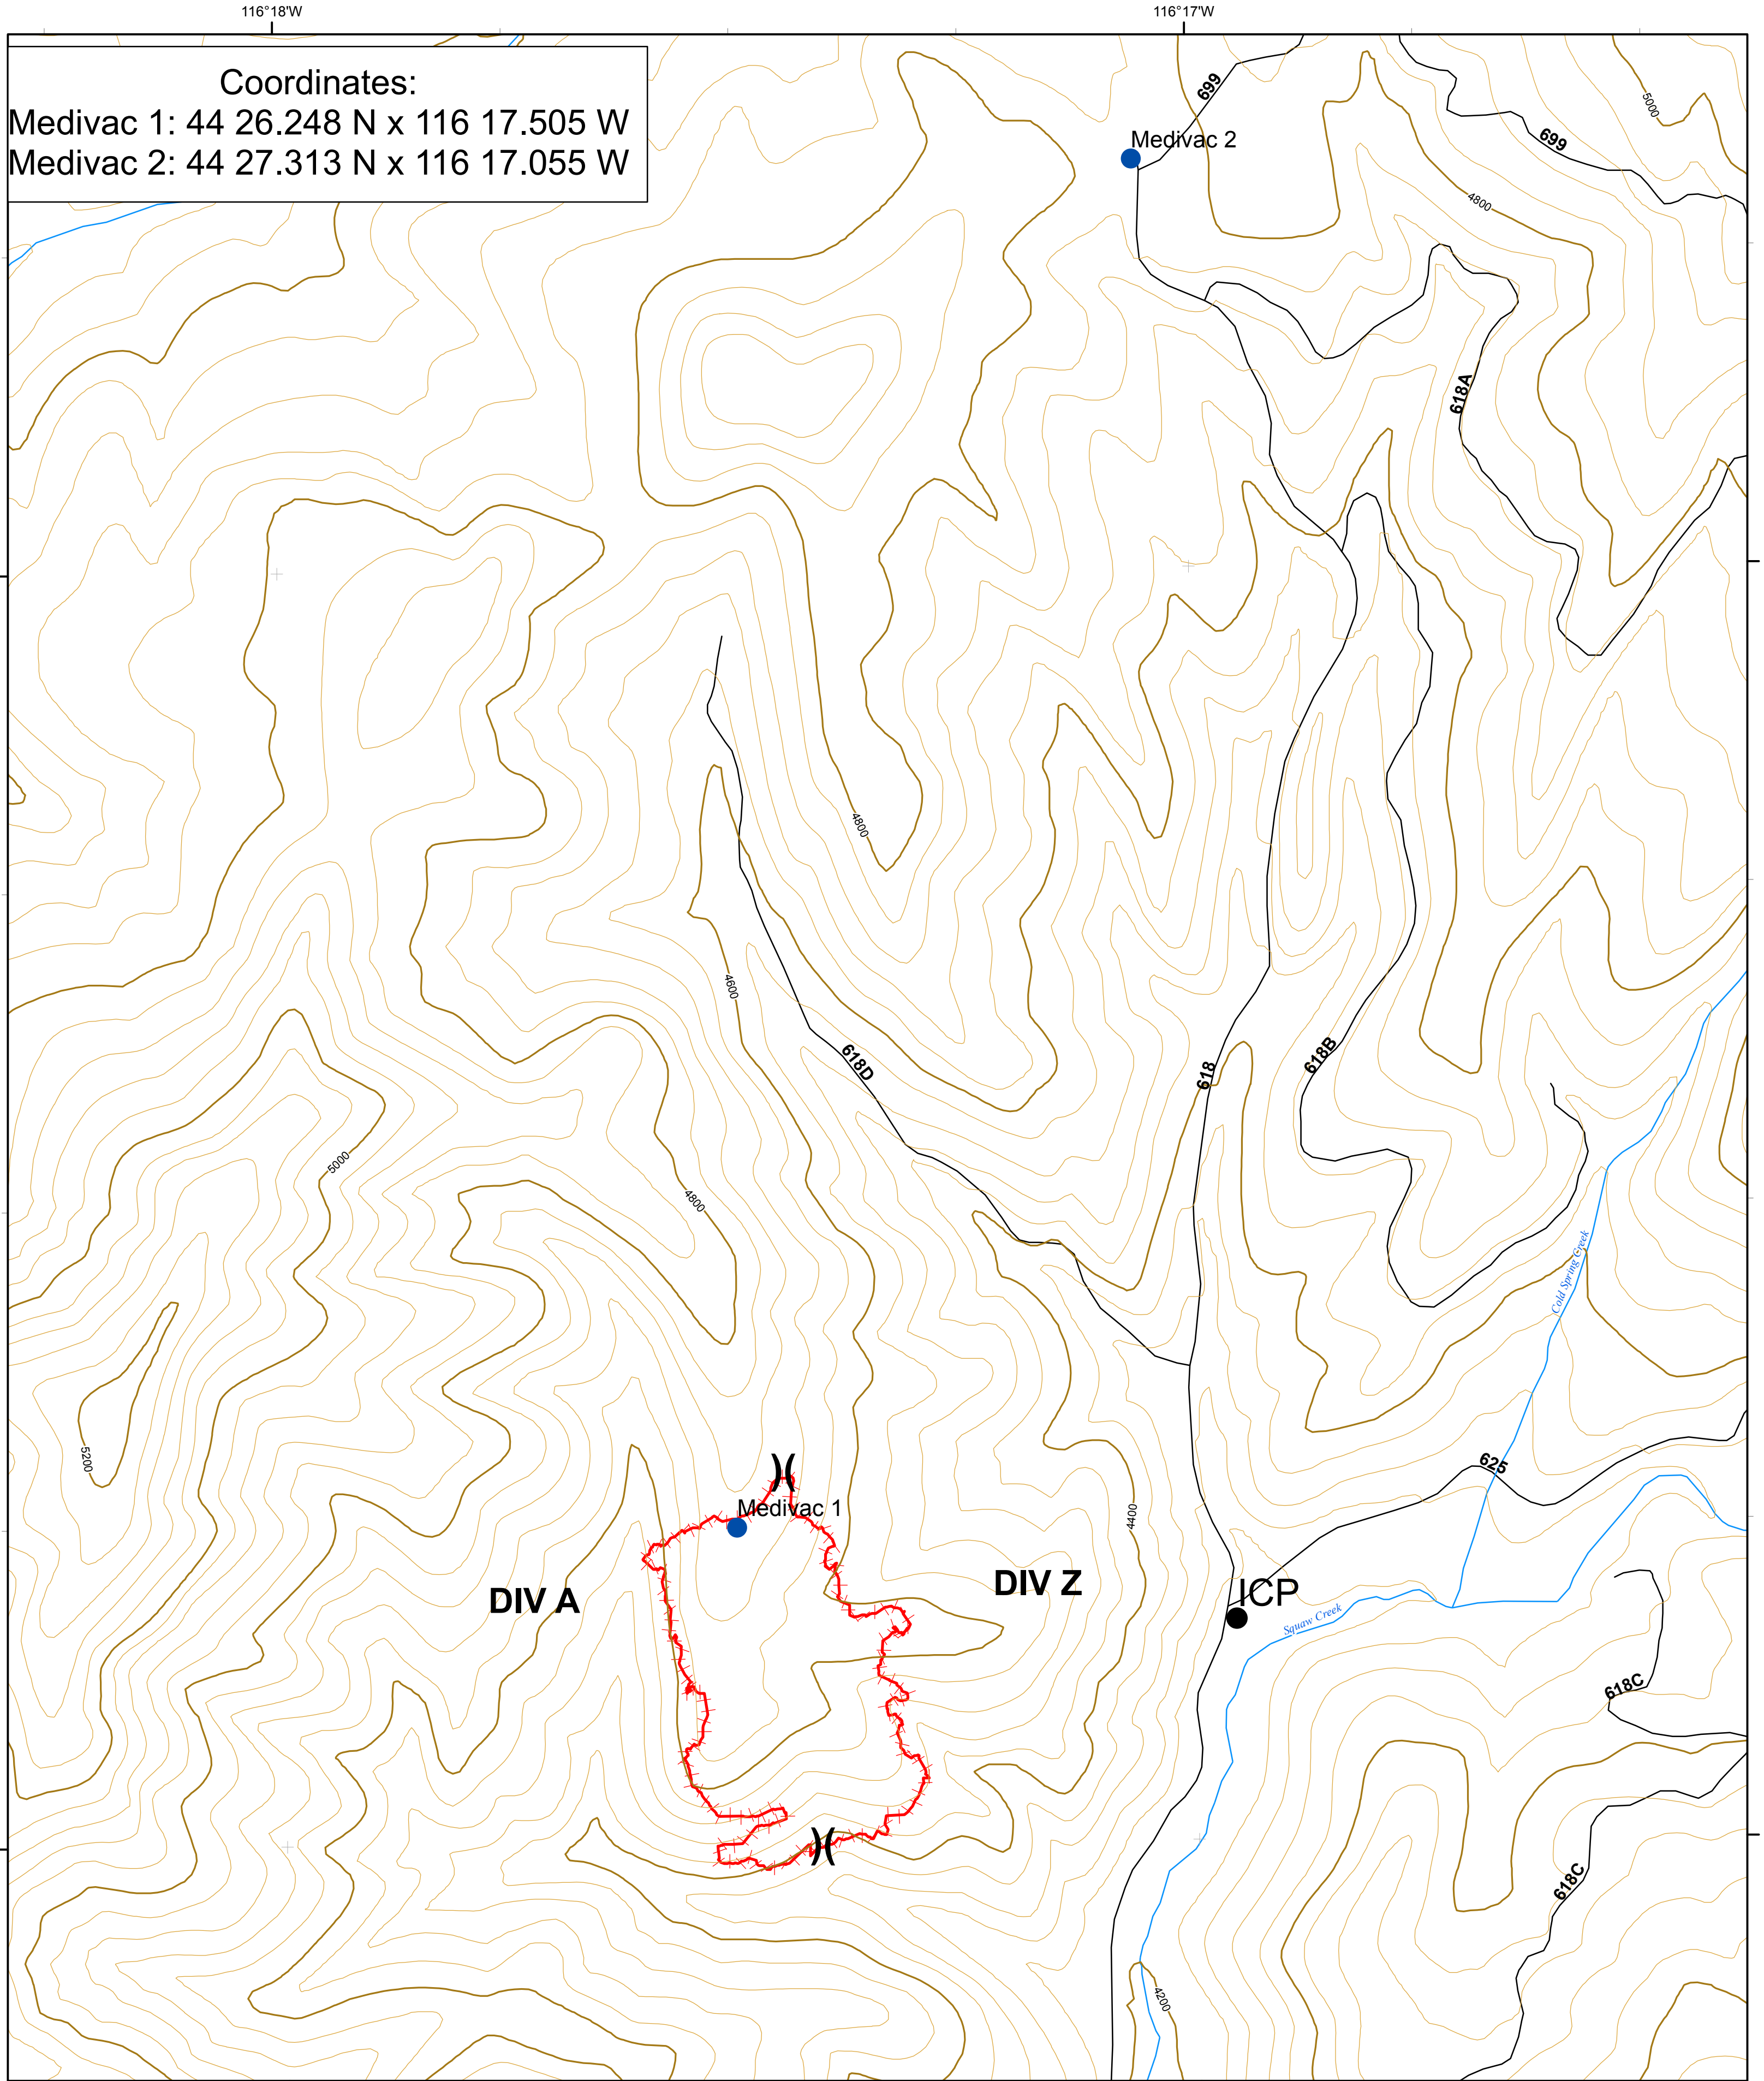

WOODARD FIRE OPERATIONS MAP: 34 Acres

Coordinates:
Medivac 1: 44 26.248 N x 116 17.505 W
Medivac 2: 44 27.313 N x 116 17.055 W

0 0.15 0.3 0.6 Miles

- Fire Perimeter
- Medivac Sites
- Drop Point