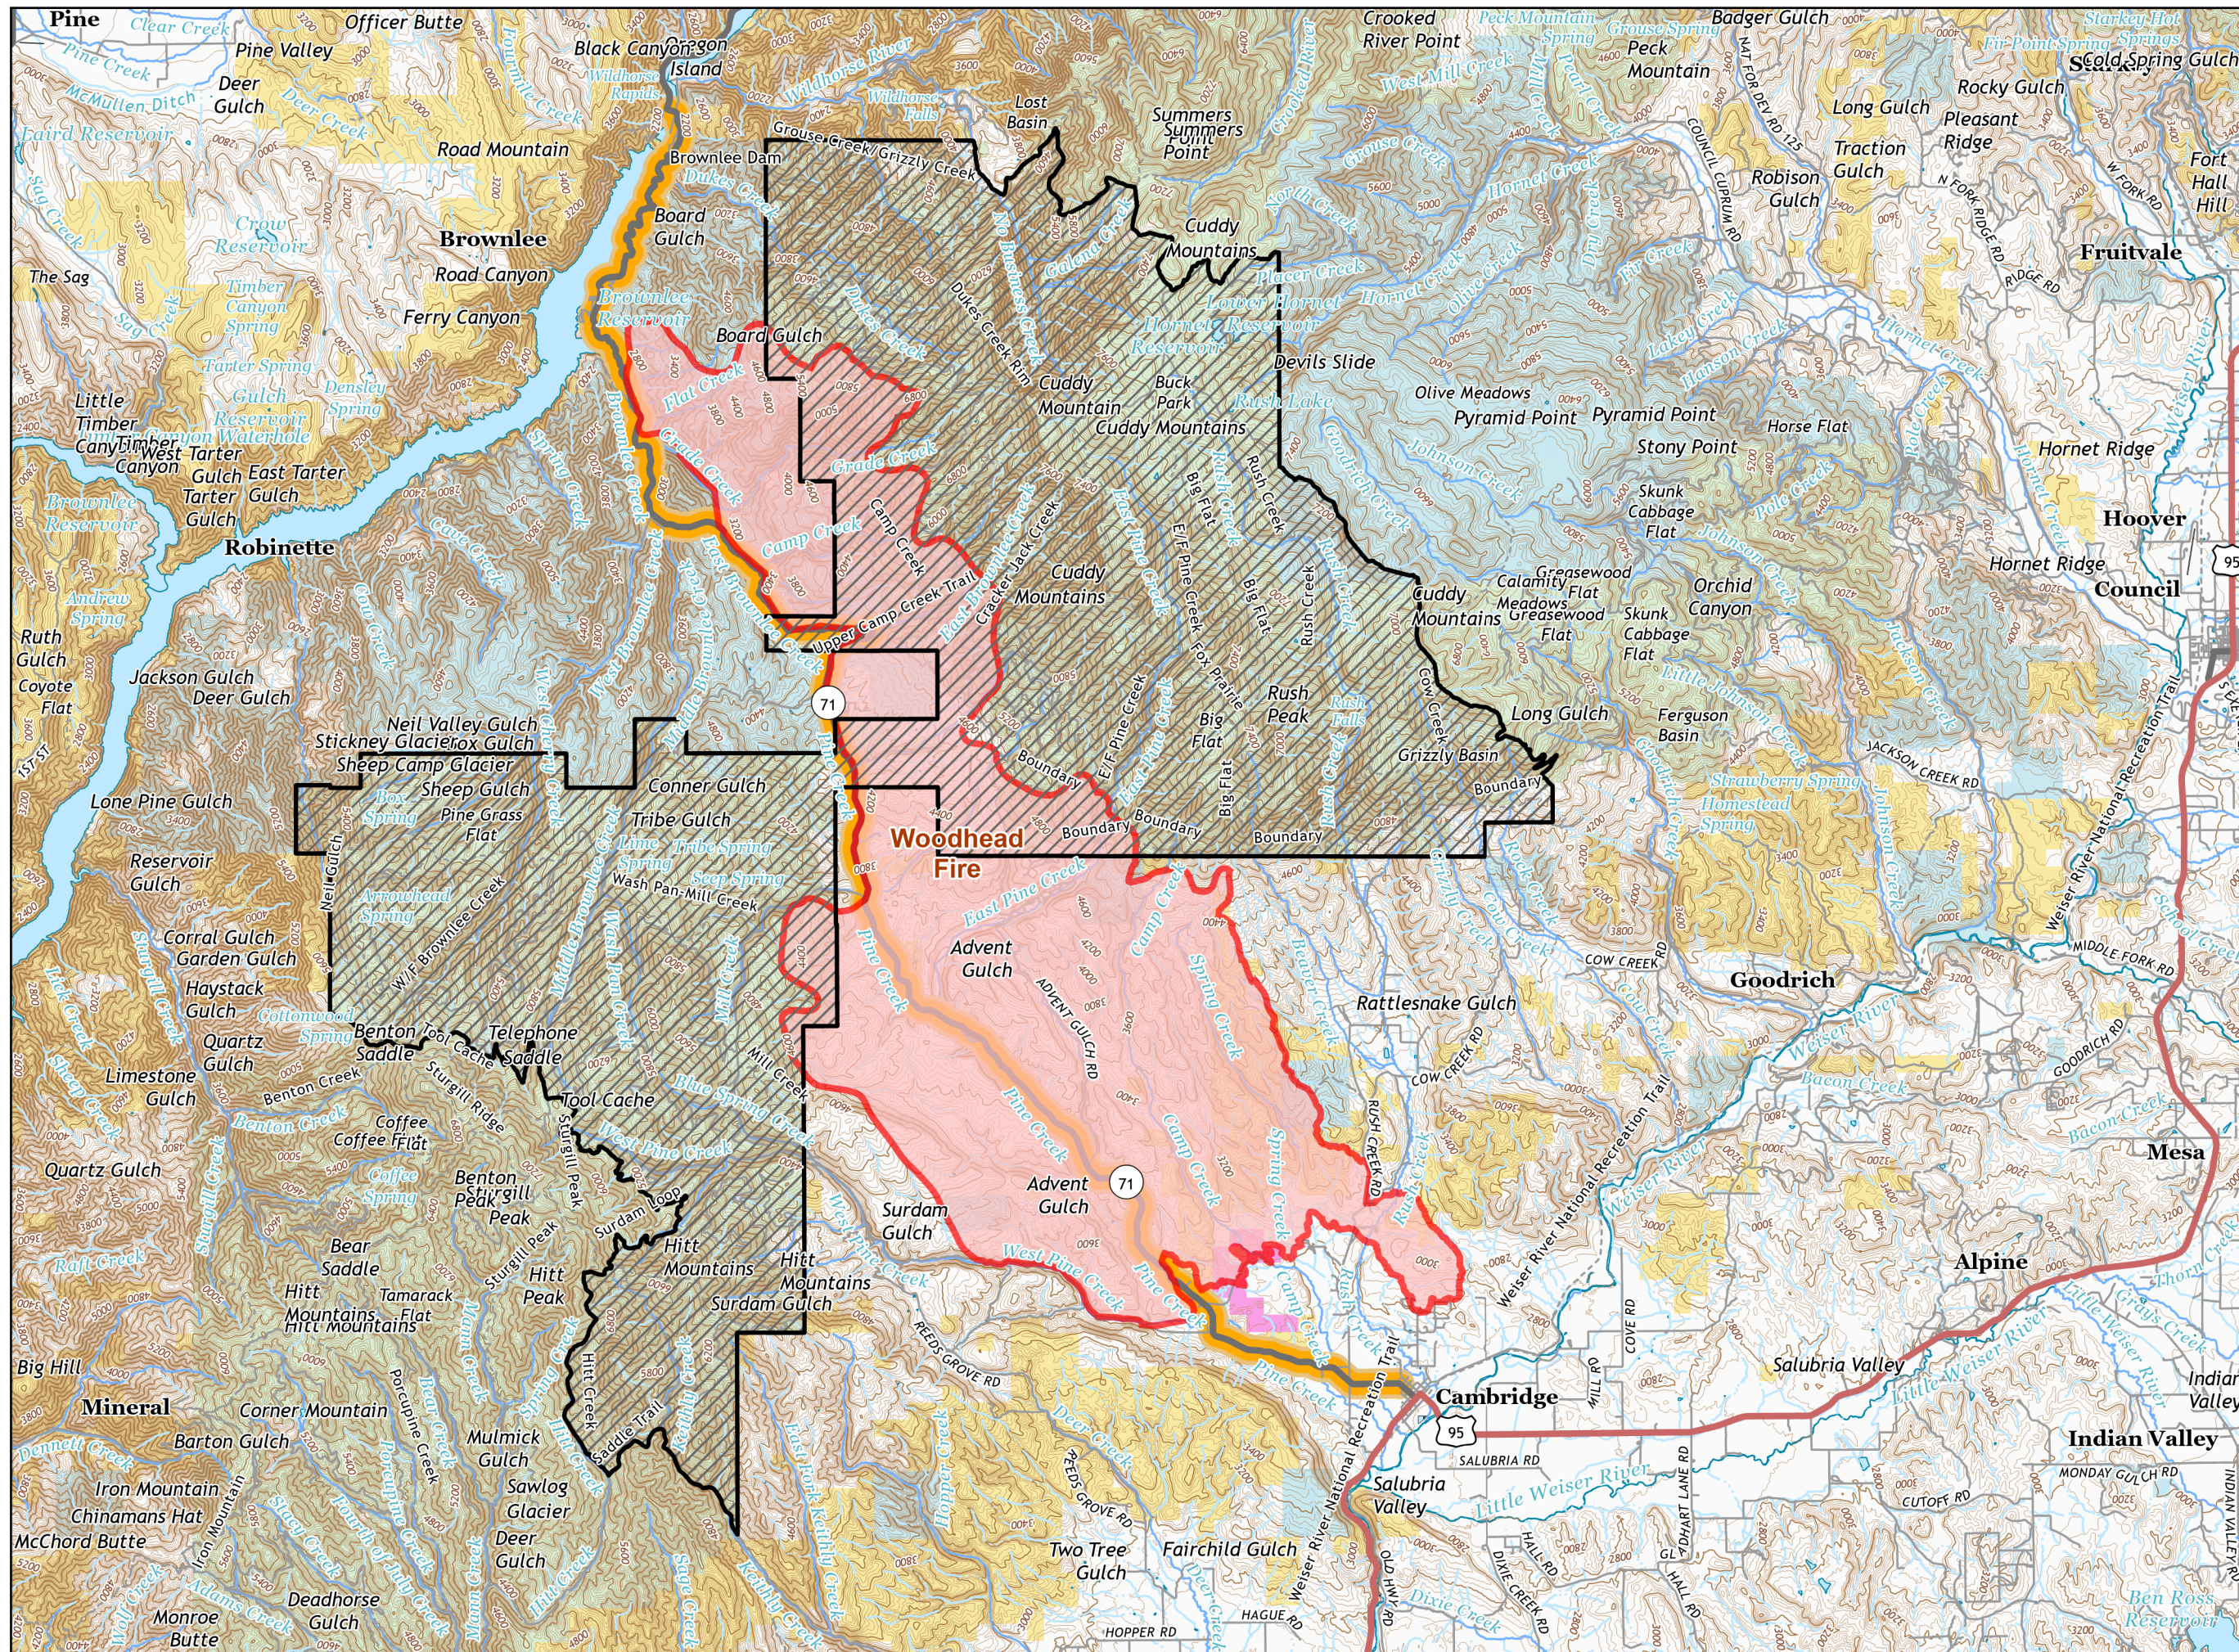

# Woodhead Fire

40,259 Acres  
September 11, 2020  
14% Containment

- Wildfire Daily Fire Perimeter
- Road Closure
- Forest Closure Area
- Secondary Hwy
- Local Connector
- Local Road
- 4WD
- Trail
- Runway
- Bureau of Land Management
- Bureau of Reclamation
- Other Federal
- State
- US Forest Service
- Private; Undetermined