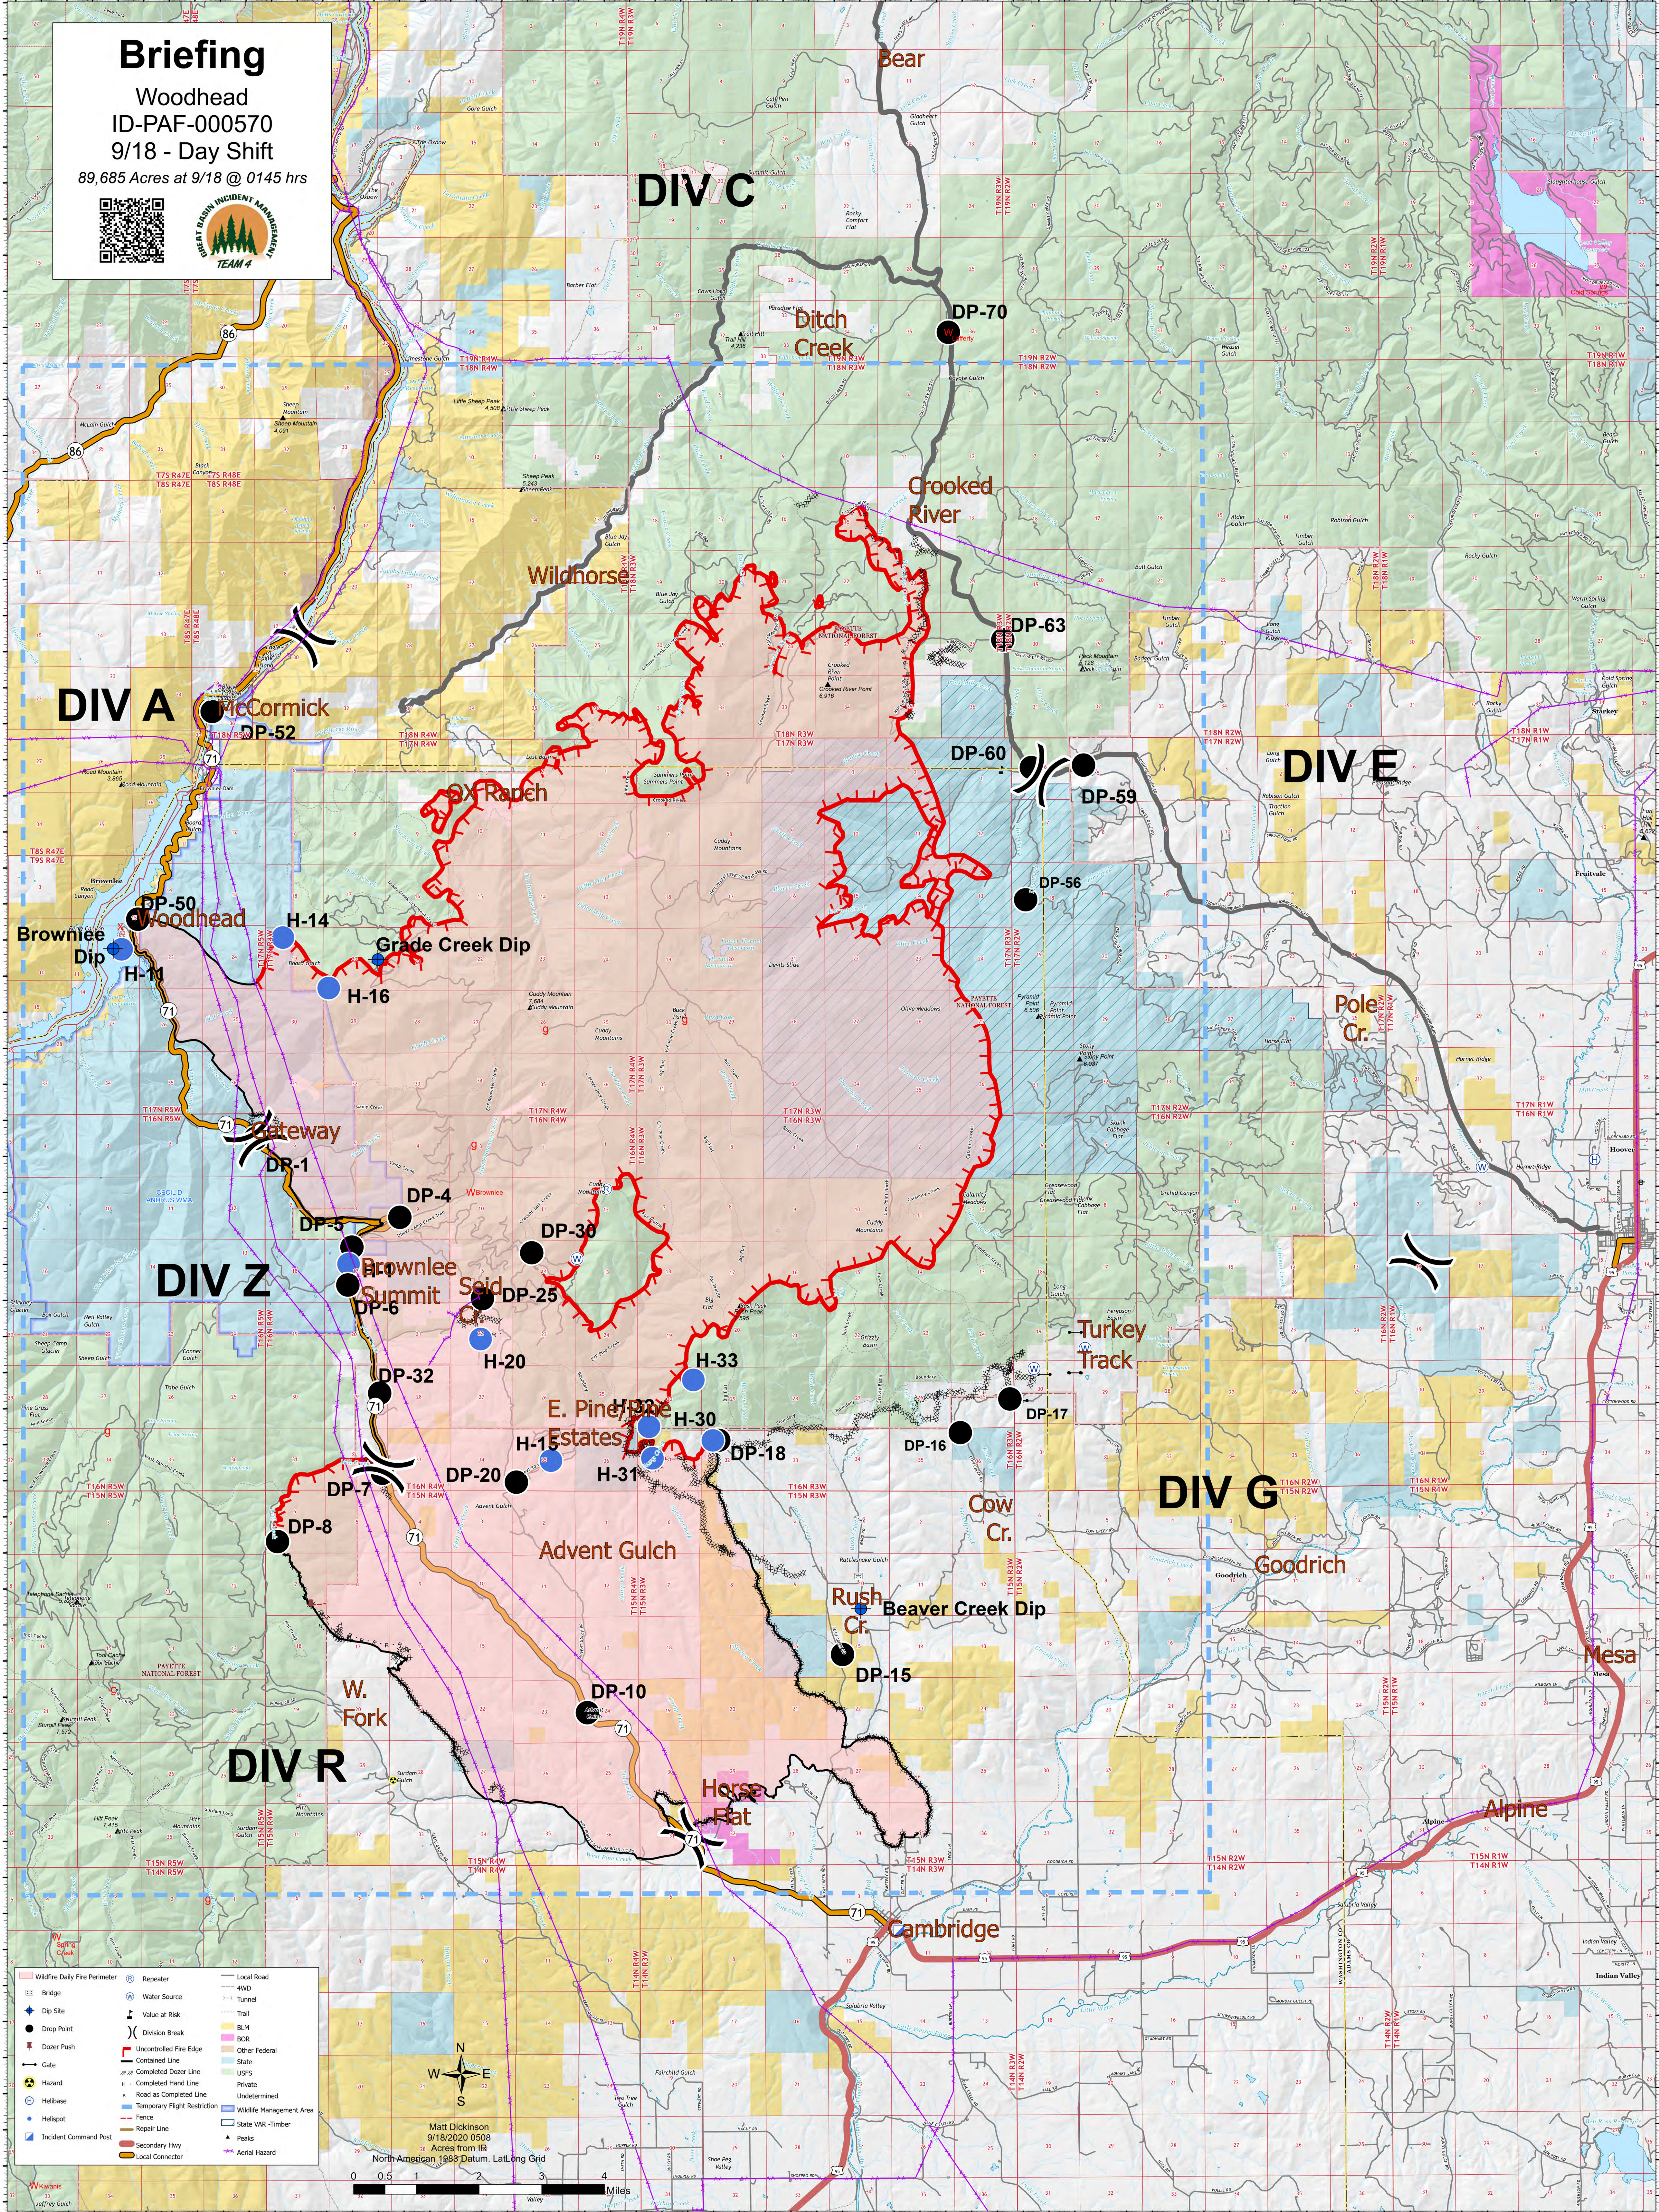

Briefing

Woodhead
ID-PAF-000570
9/18 - Day Shift

89,685 Acres at 9/18 @ 0145 hrs

- Wildfire Daily Fire Perimeter
- Repeater
- Local Road
- Bridge
- Water Source
- Dip Site
- Drop Point
- Division Break
- Dozer Push
- Gate
- Hazard
- Helibase
- Helispot
- Incident Command Post
- Value at Risk
- Trail
- BLM
- BOR
- Other Federal
- State
- USFS
- Private
- Road as Completed Line
- Temporary Flight Restriction
- Fence
- Repair Line
- Secondary Hwy
- Local Connector
- Uncontrolled Fire Edge
- Completed Dozer Line
- Completed Hand Line
- Road as Completed Line
- Wildfire Management Area
- State VAR - Timber
- Peaks
- Aerial Hazard

Matt Dickinson
9/18/2020 0508
Acres from IR
North American 1983 Datum, Lat/Long Grid