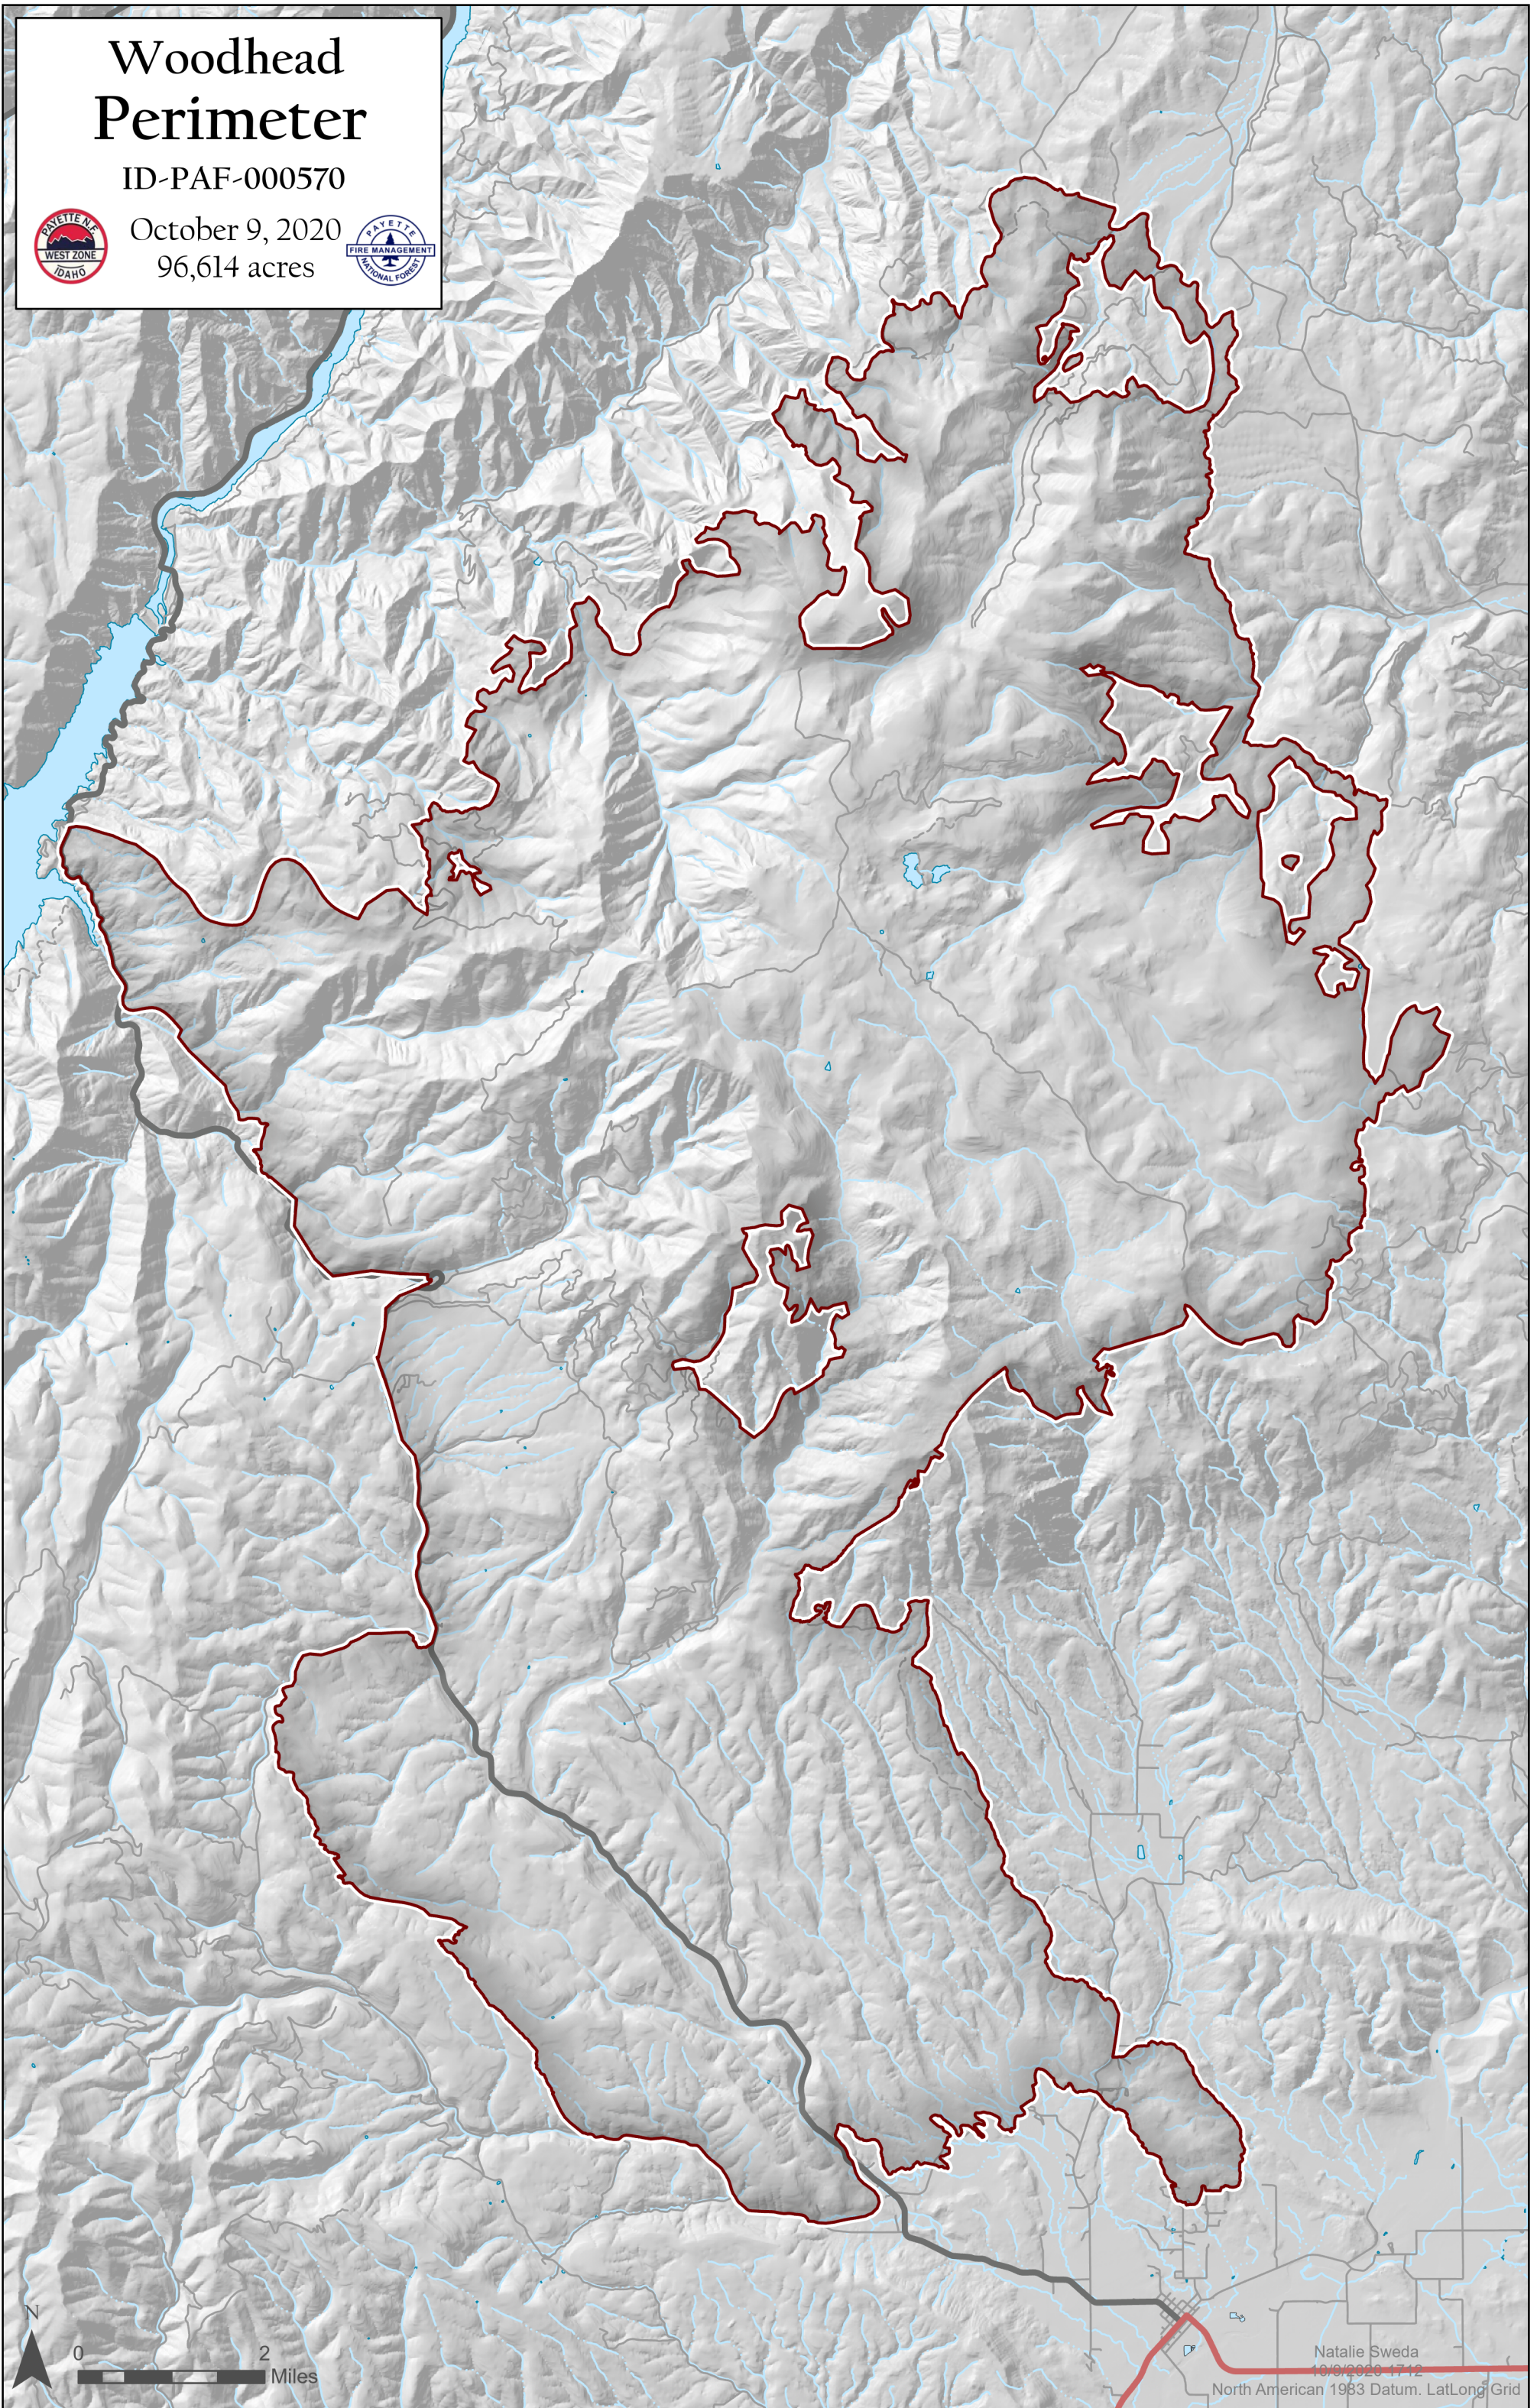

Woodhead Perimeter

ID-PAF-000570

October 9, 2020
96,614 acres

Natalie Sweda
10/9/2020 17:12
North American 1983 Datum, LatLong Grid