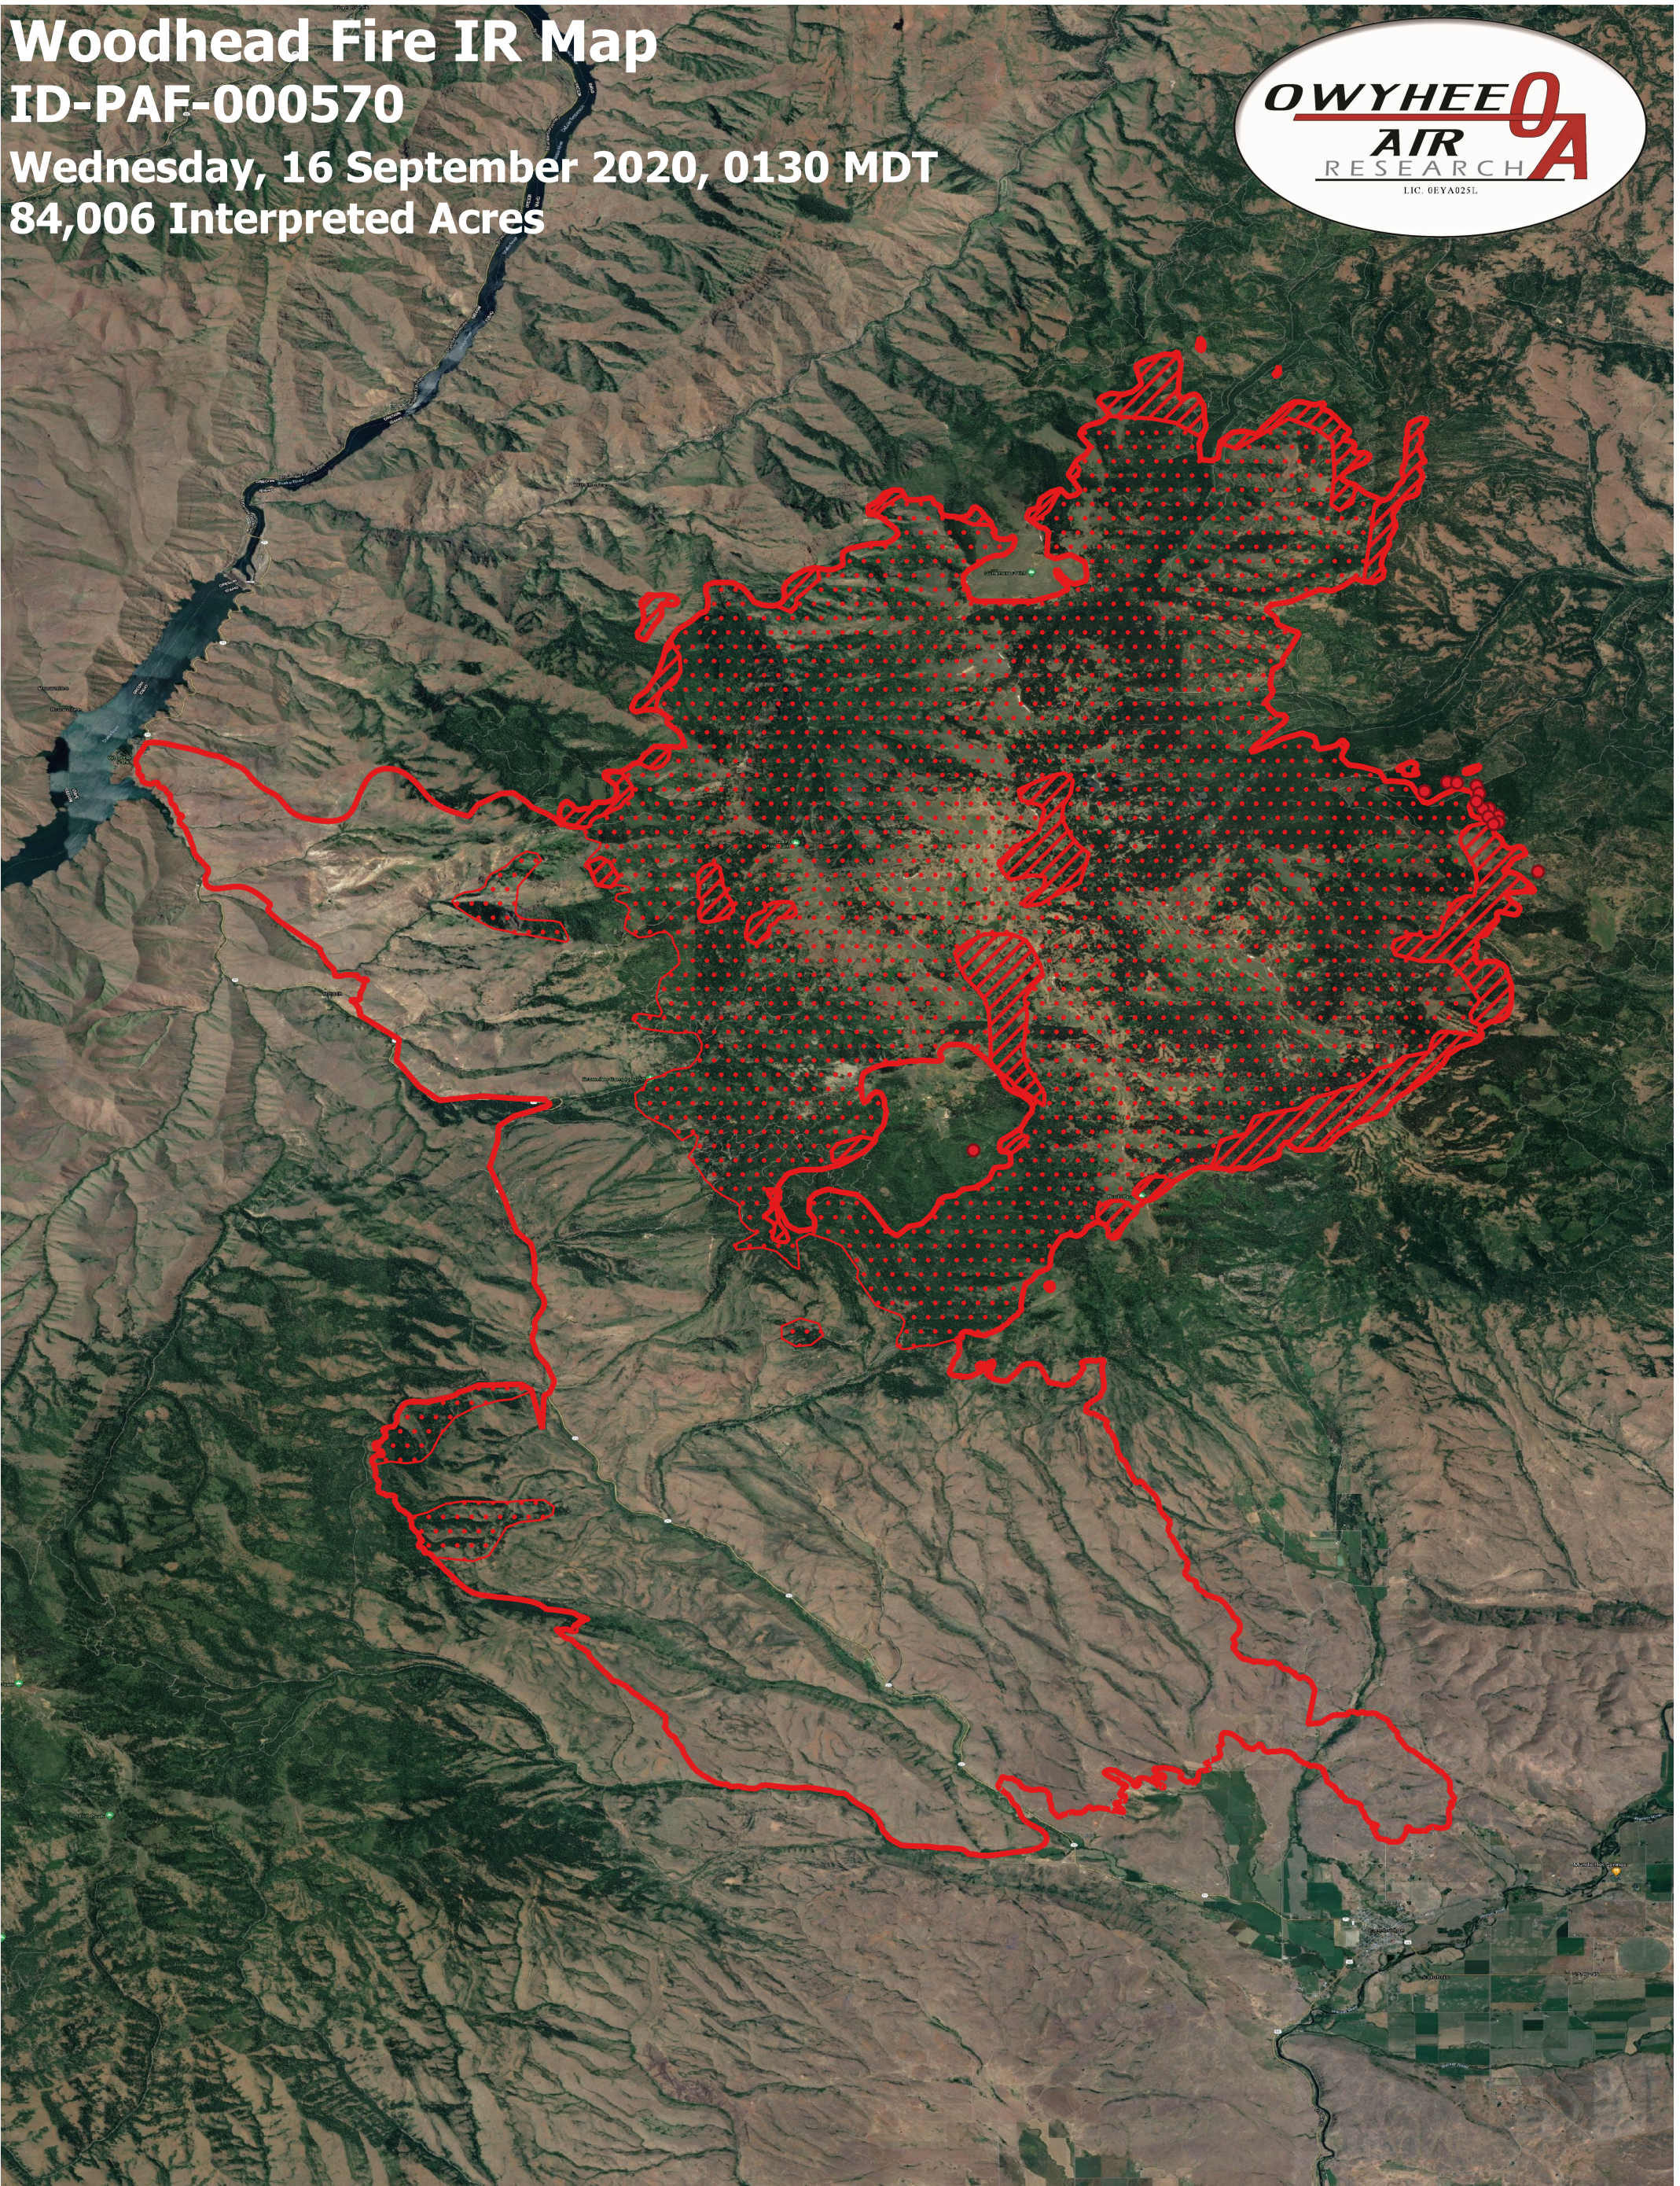

Woodhead Fire IR Map

ID-PAF-000570

Wednesday, 16 September 2020, 0130 MDT

84,006 Interpreted Acres

Legend

- IR Isolated Heat
- ▭ Burn Perimeter
- ▨ IR Intense Heat
- ⋯ IR Scattered Heat

Scale: 1:65,000

Projection: WGS 84