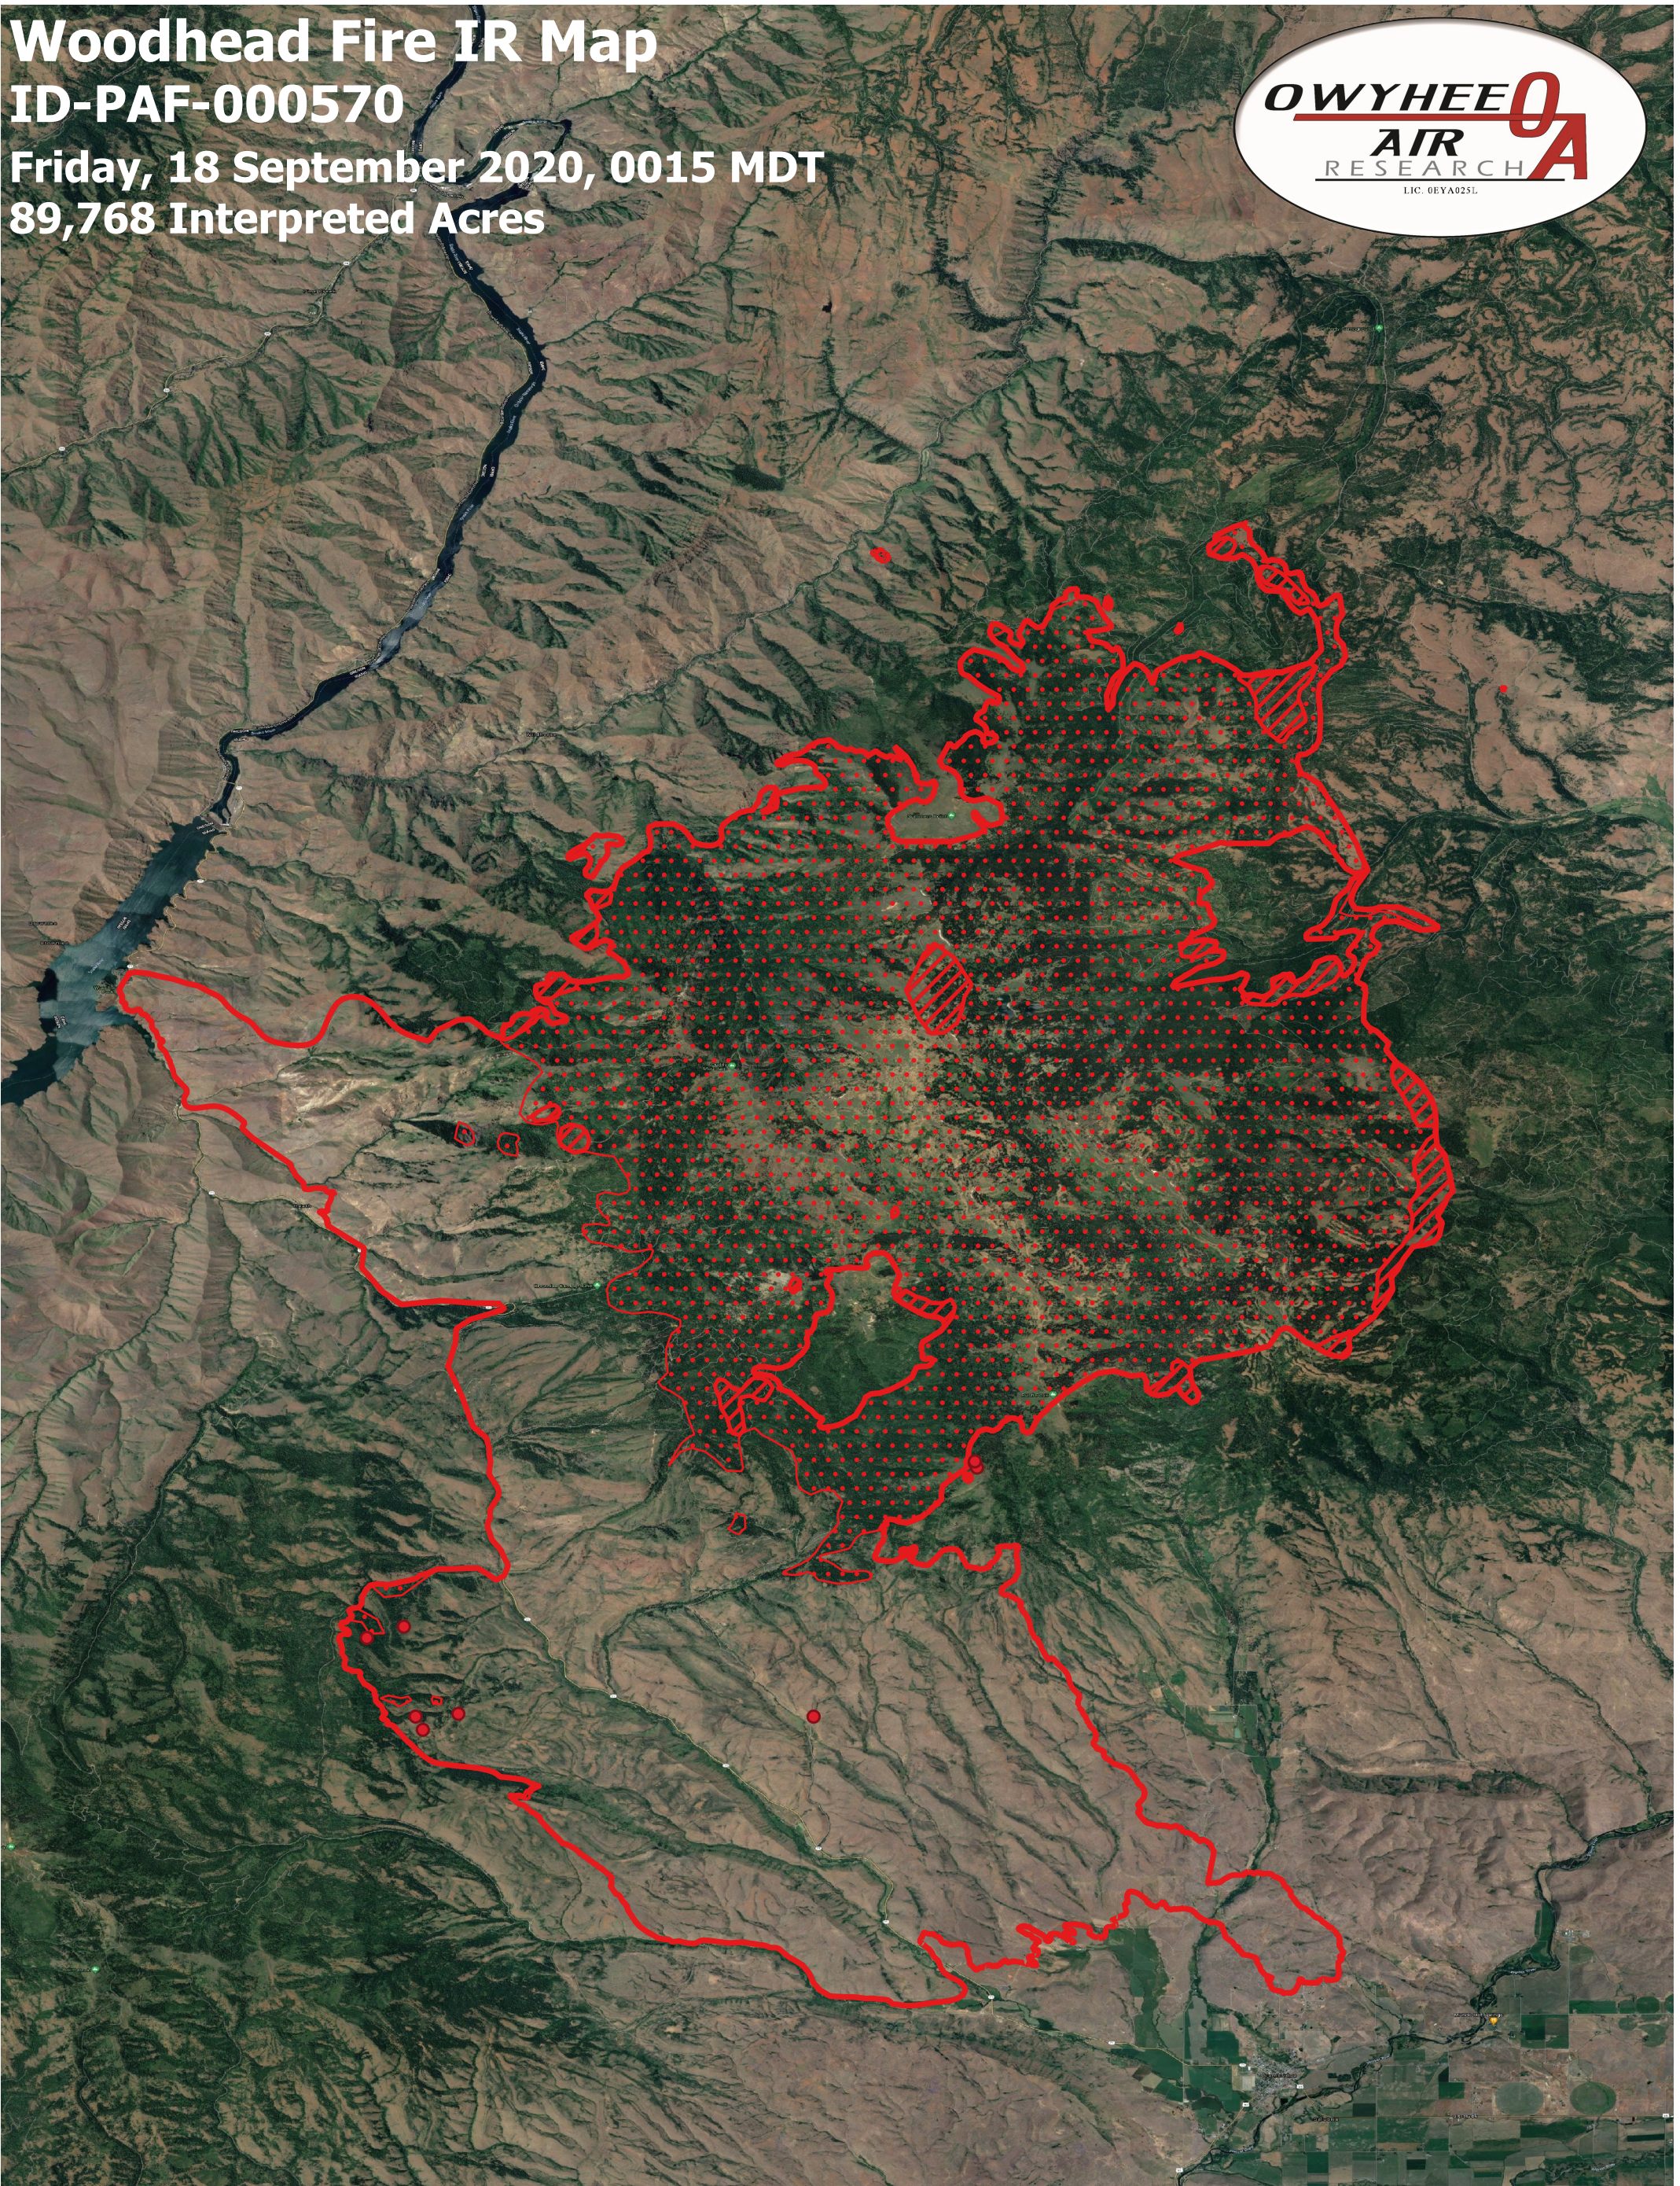

Woodhead Fire IR Map

ID-PAF-000570

Friday, 18 September 2020, 0015 MDT

89,768 Interpreted Acres

Legend

- IR Isolated Heat
- Burn Perimeter
- ▨ IR Intense Heat
- ⋯ IR Scattered Heat

Scale: 1:70,000

Projection: WGS 84