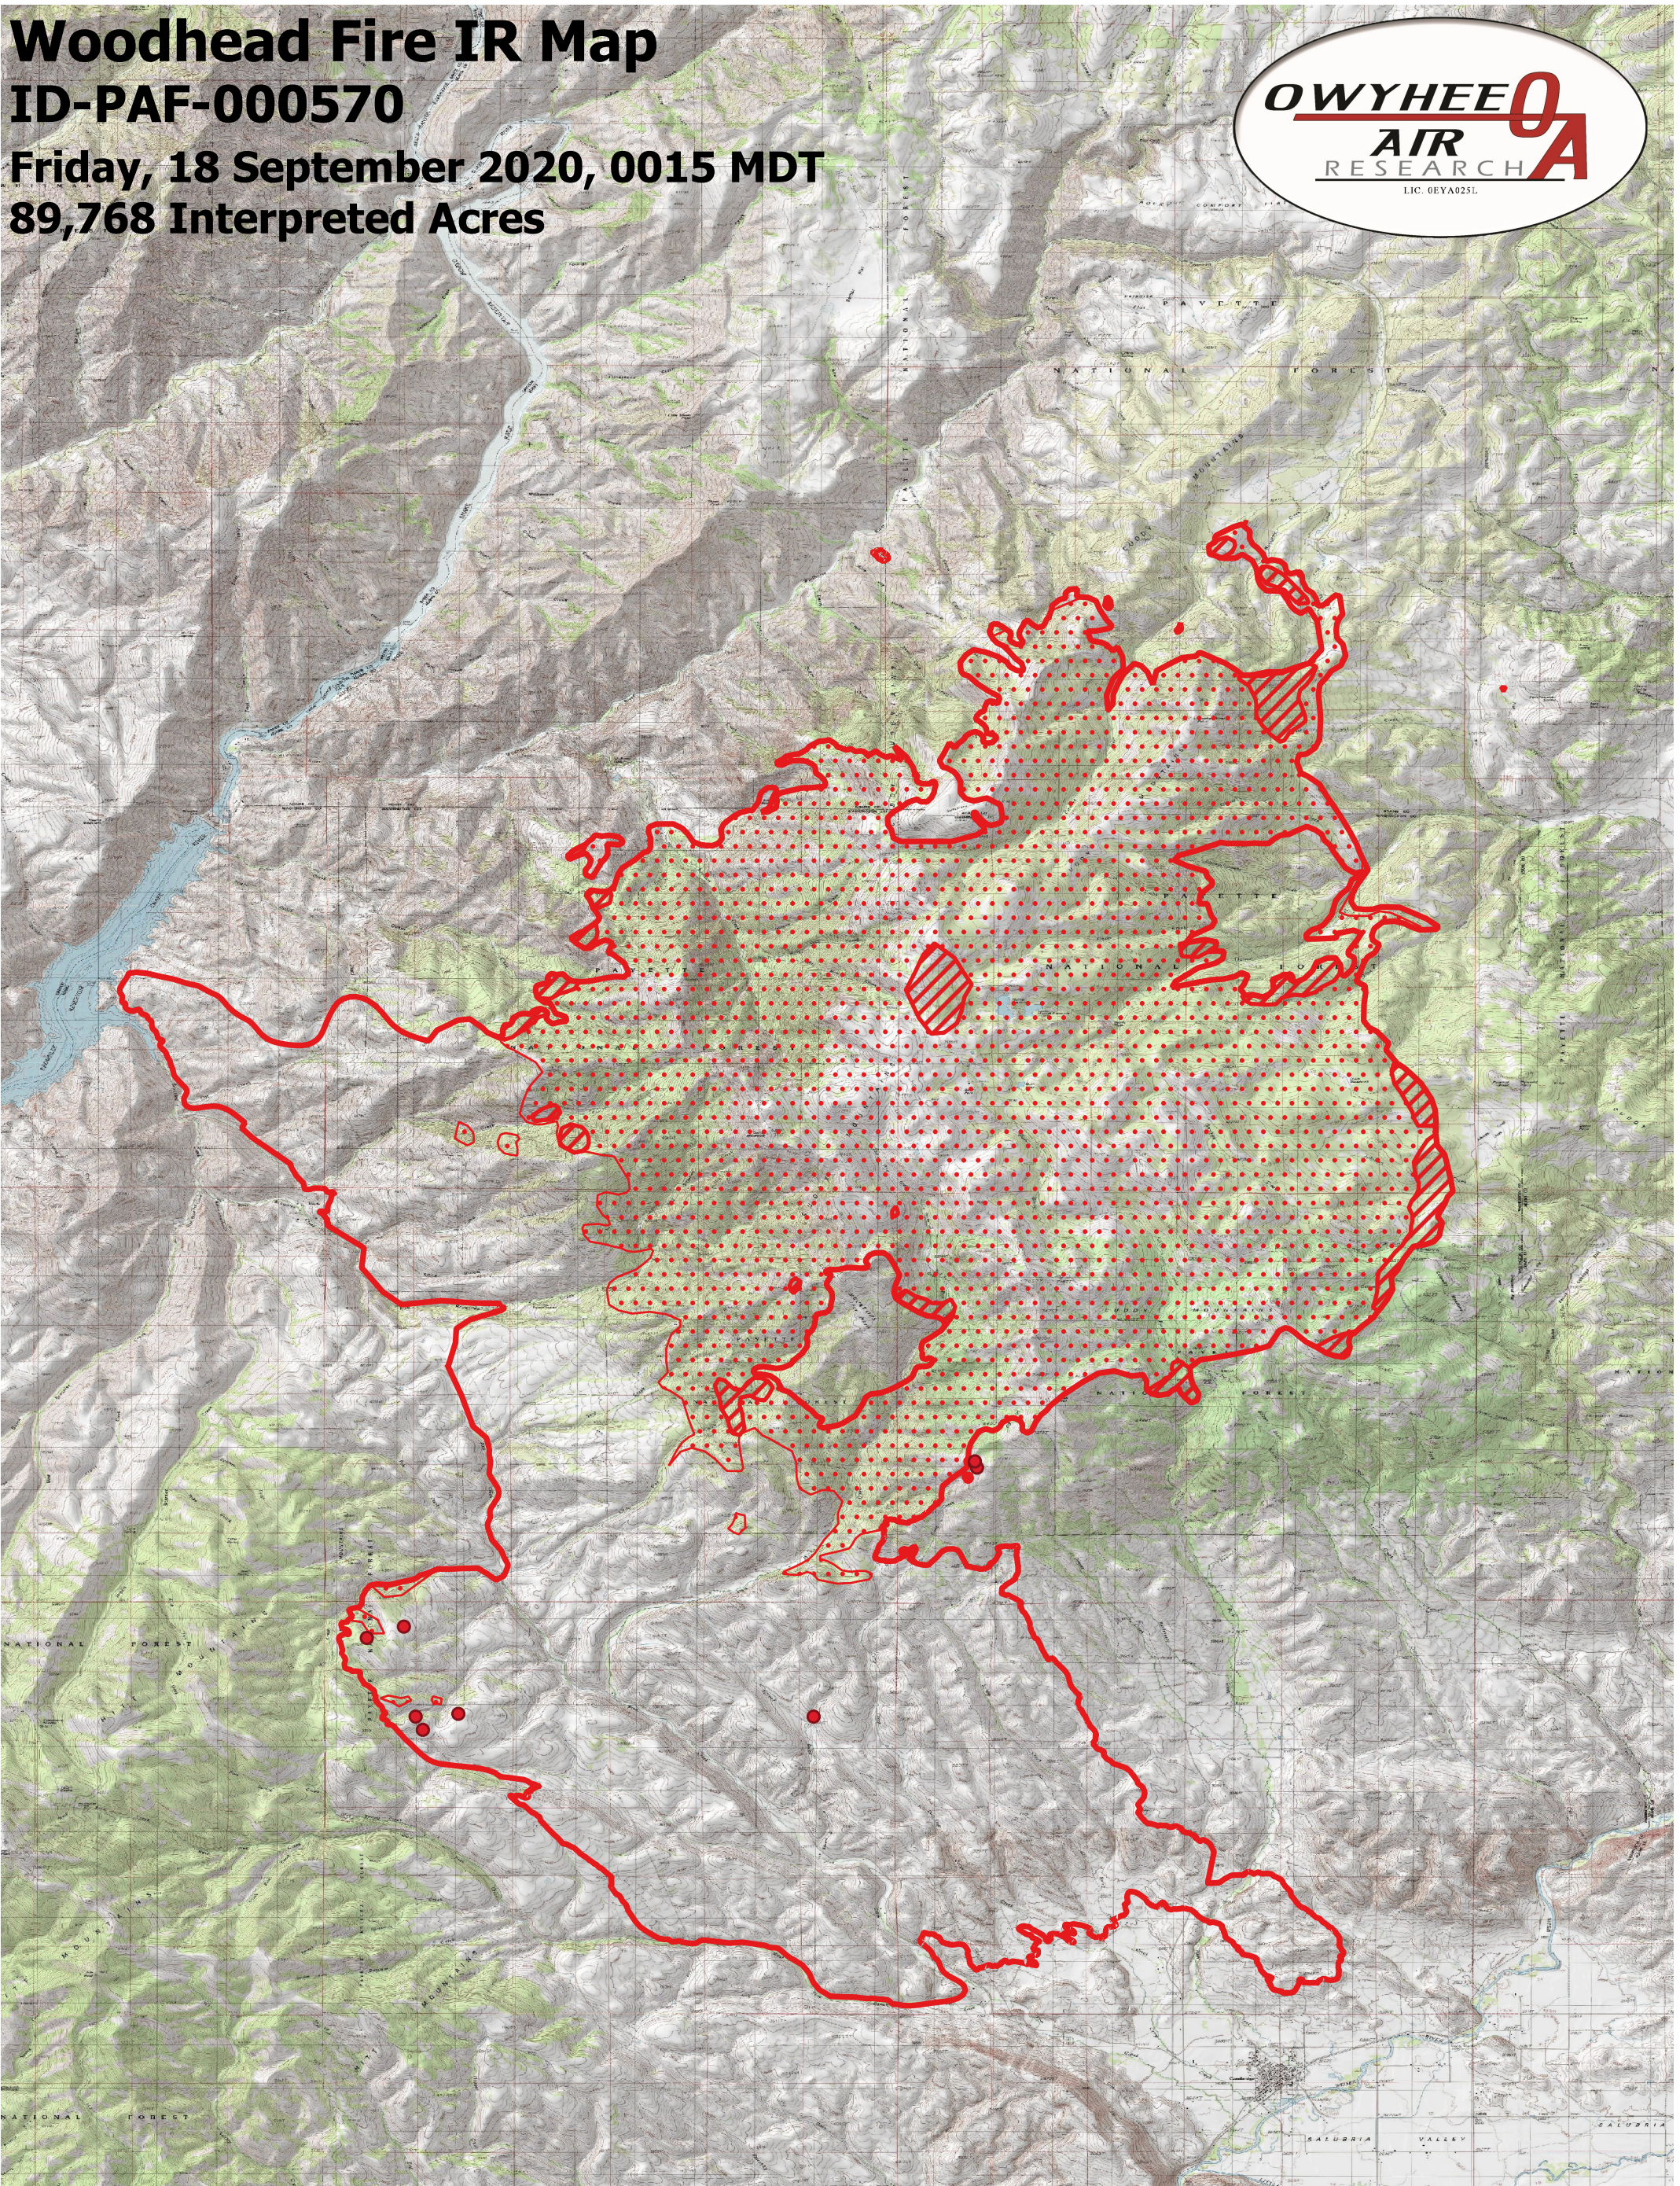

Woodhead Fire IR Map

ID-PAF-000570

Friday, 18 September 2020, 0015 MDT

89,768 Interpreted Acres

Legend

- IR Isolated Heat
- Burn Perimeter
- ▨ IR Intense Heat
- IR Scattered Heat

Scale: 1:70,000

Projection: WGS 84