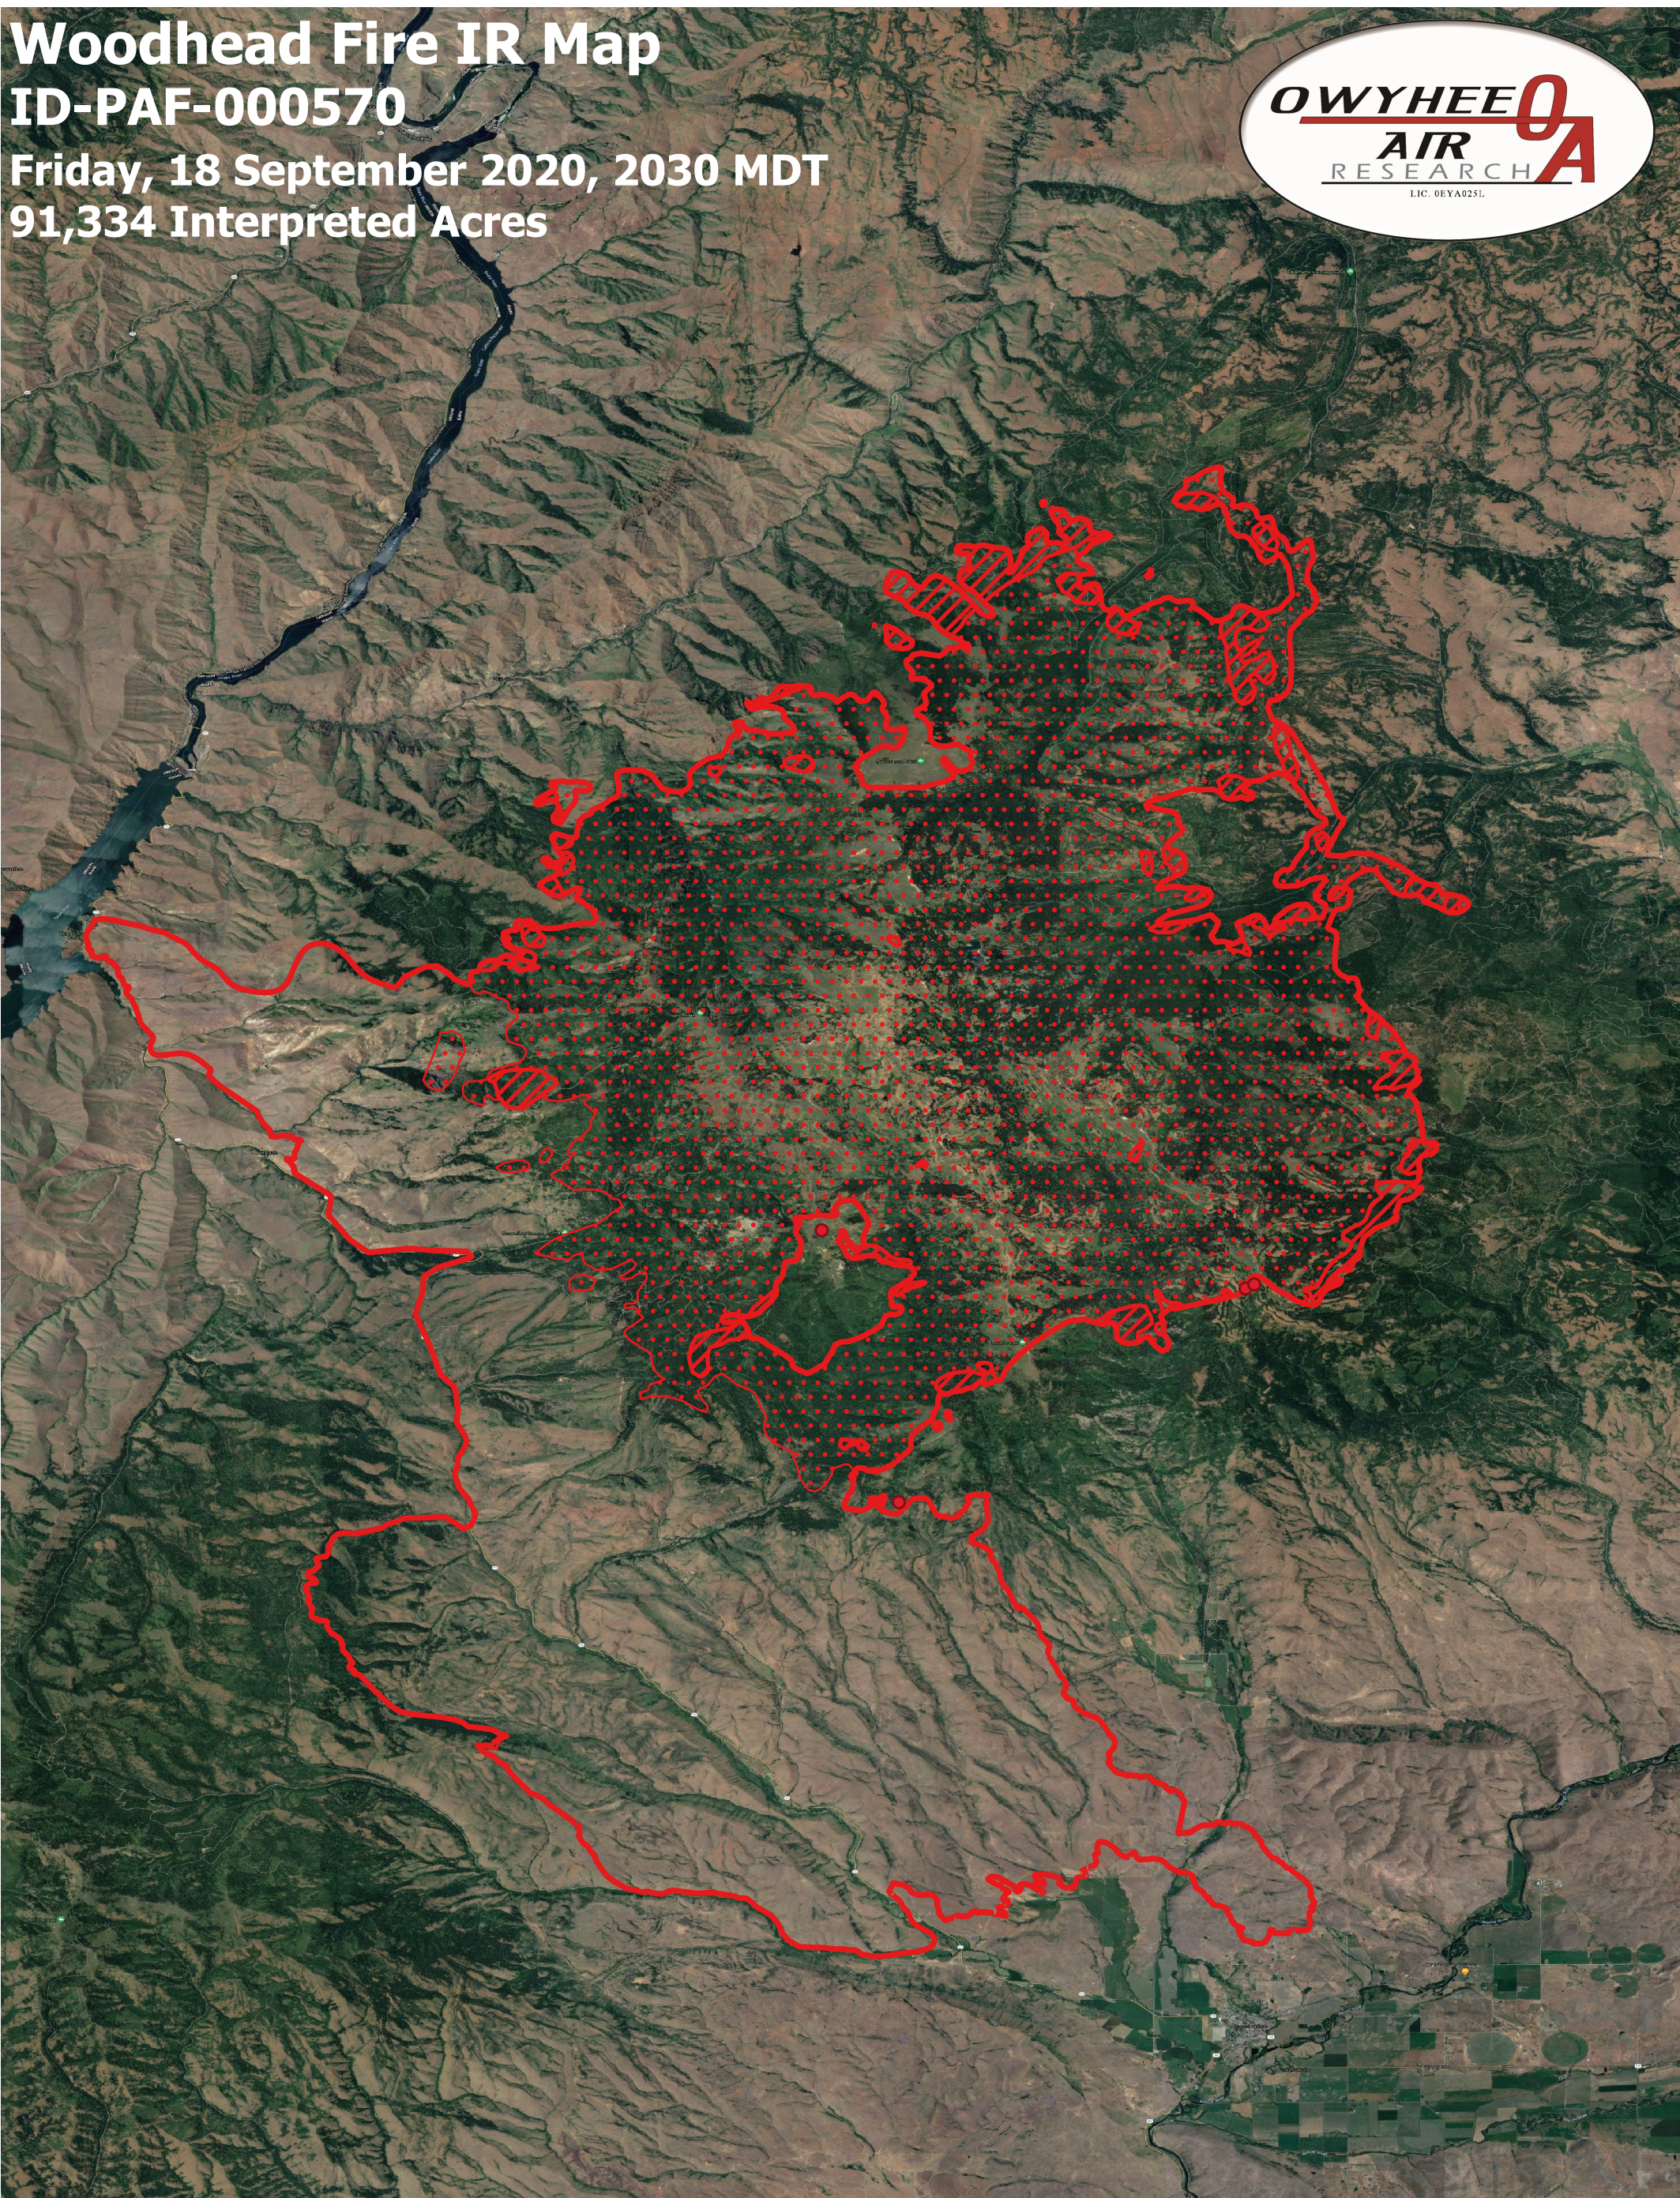

Woodhead Fire IR Map

ID-PAF-000570

Friday, 18 September 2020, 2030 MDT

91,334 Interpreted Acres

Legend

- IR Isolated Heat
- ▭ Burn Perimeter
- ⋯ IR Scattered Heat
- ▨ IR Intense Heat

Scale: 1:70,000

Projection: WGS 84