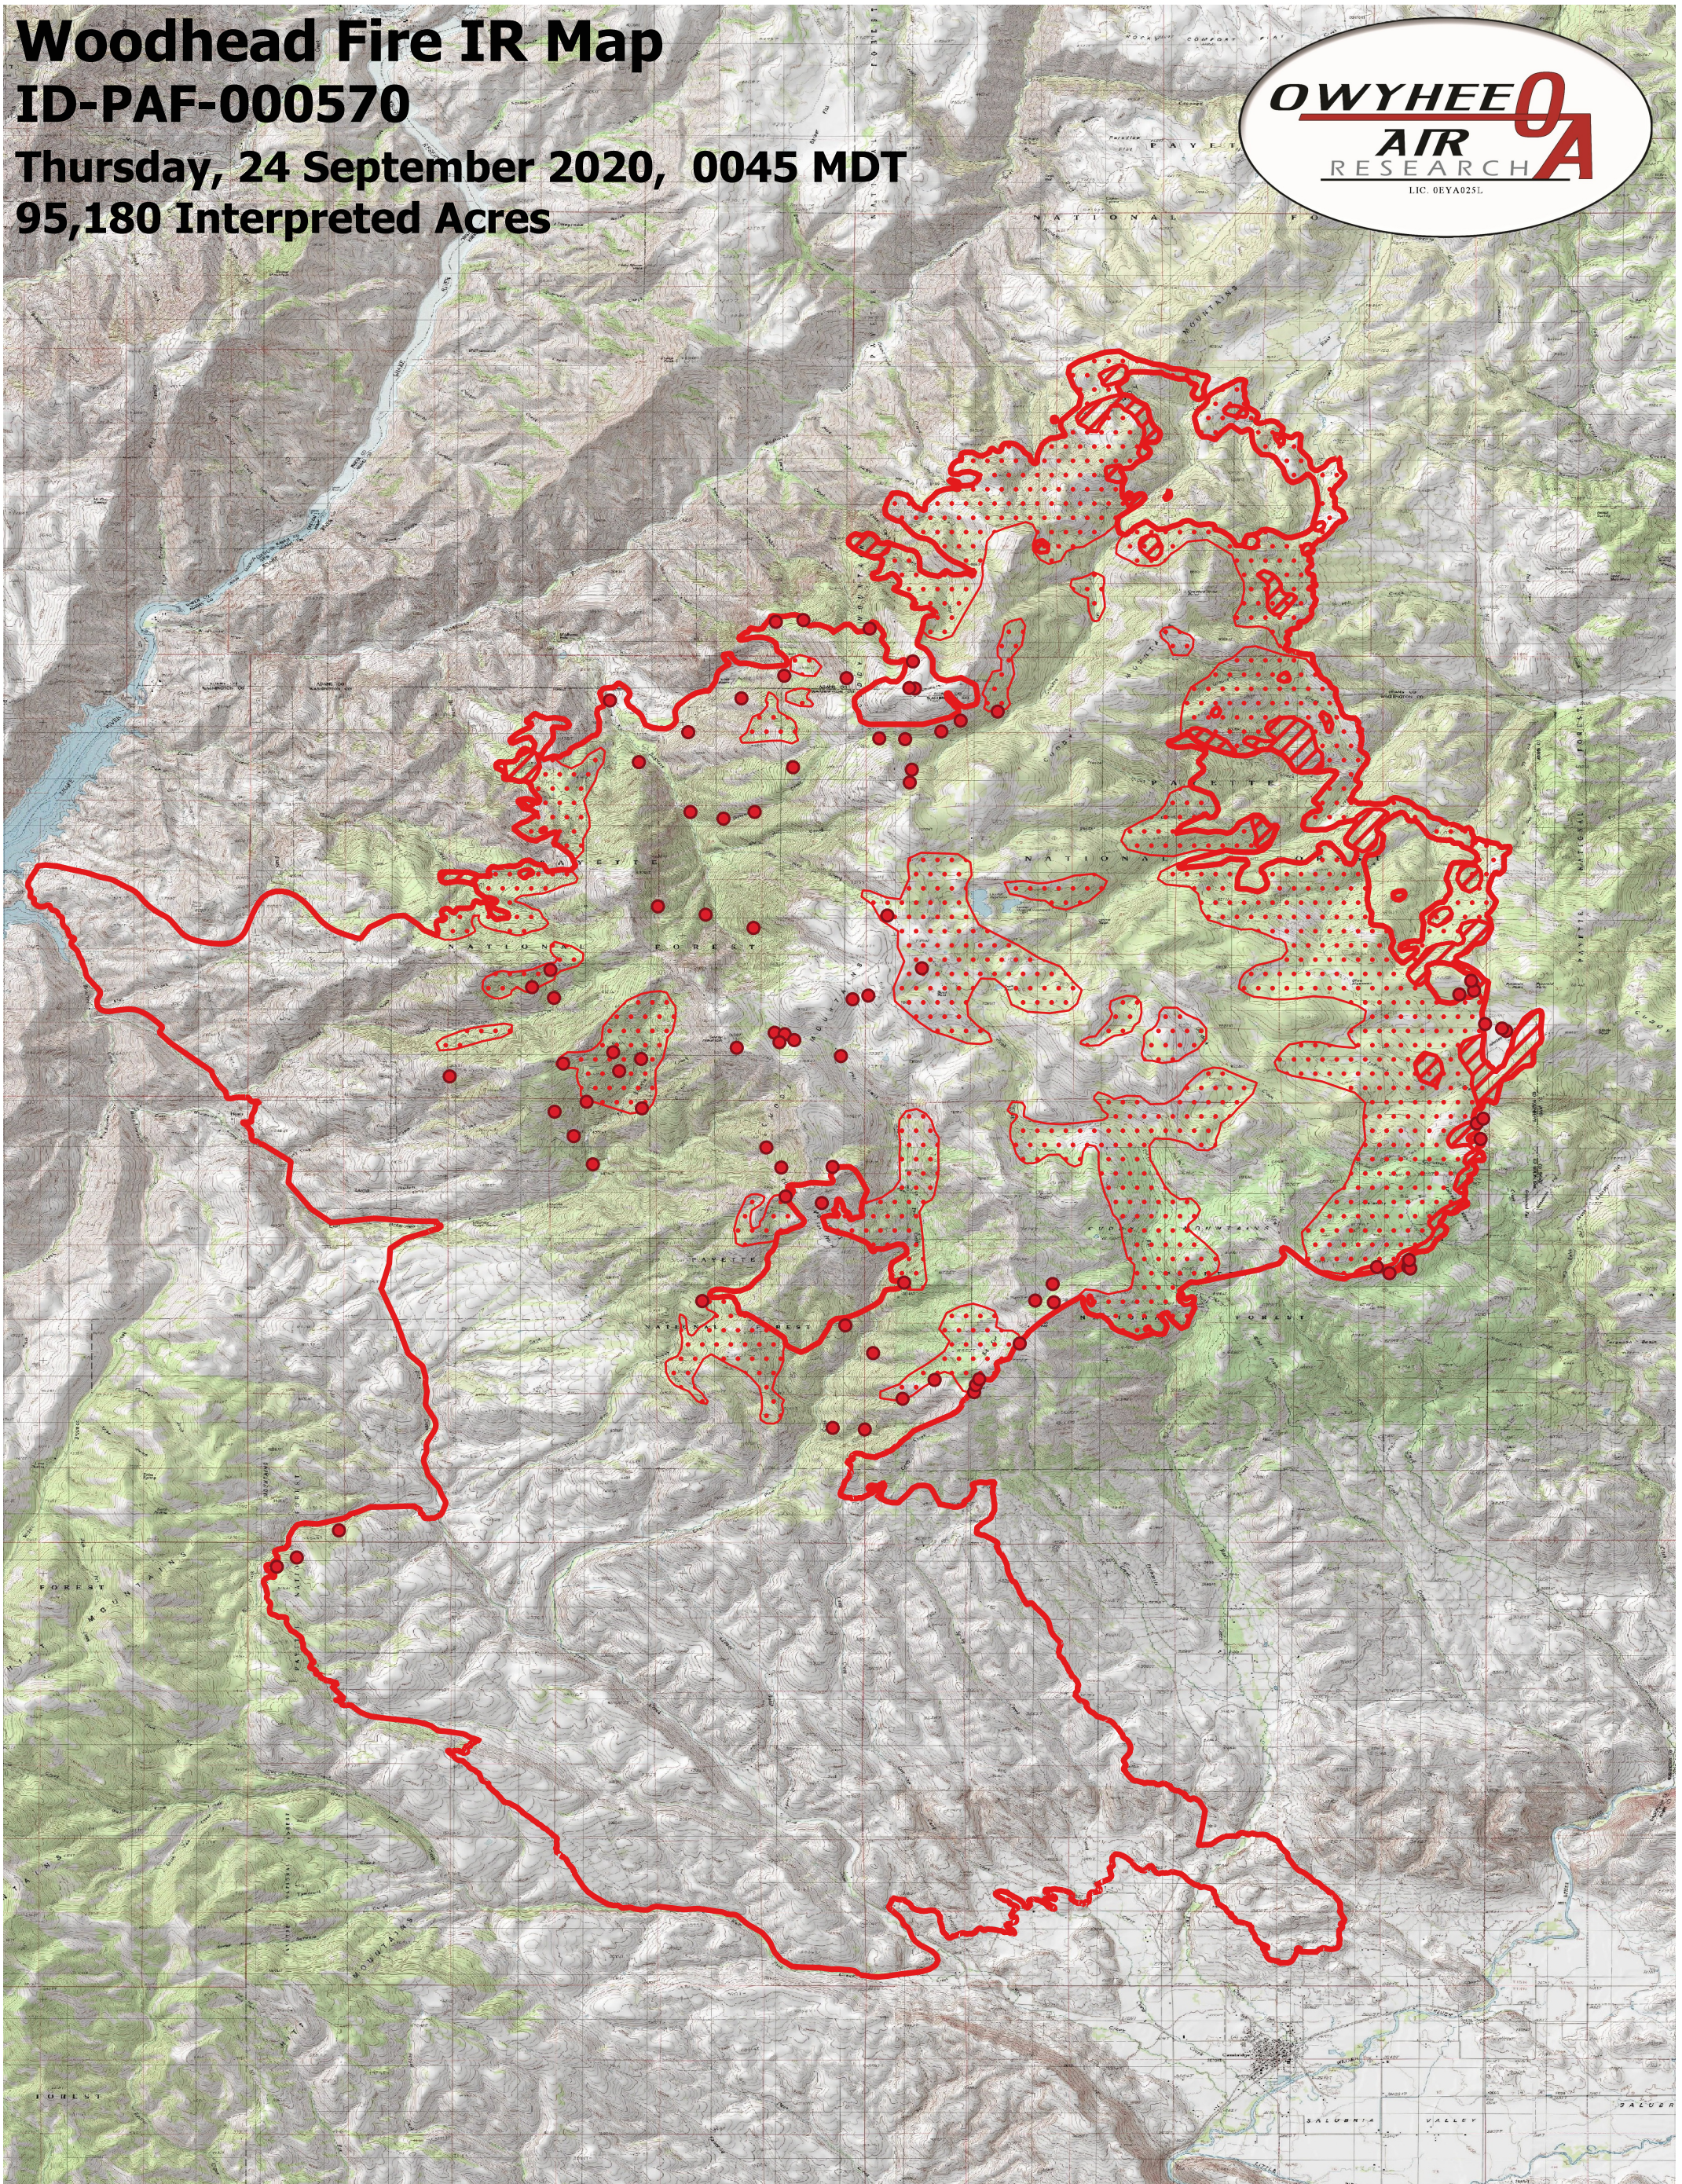

Woodhead Fire IR Map

ID-PAF-000570

Thursday, 24 September 2020, 0045 MDT

95,180 Interpreted Acres

Legend

- IR Isolated Heat
- ▭ Burn Perimeter
- ▨ IR Intense Heat
- ▤ IR Scattered Heat

Scale: 1:65,000

Projection: WGS 84