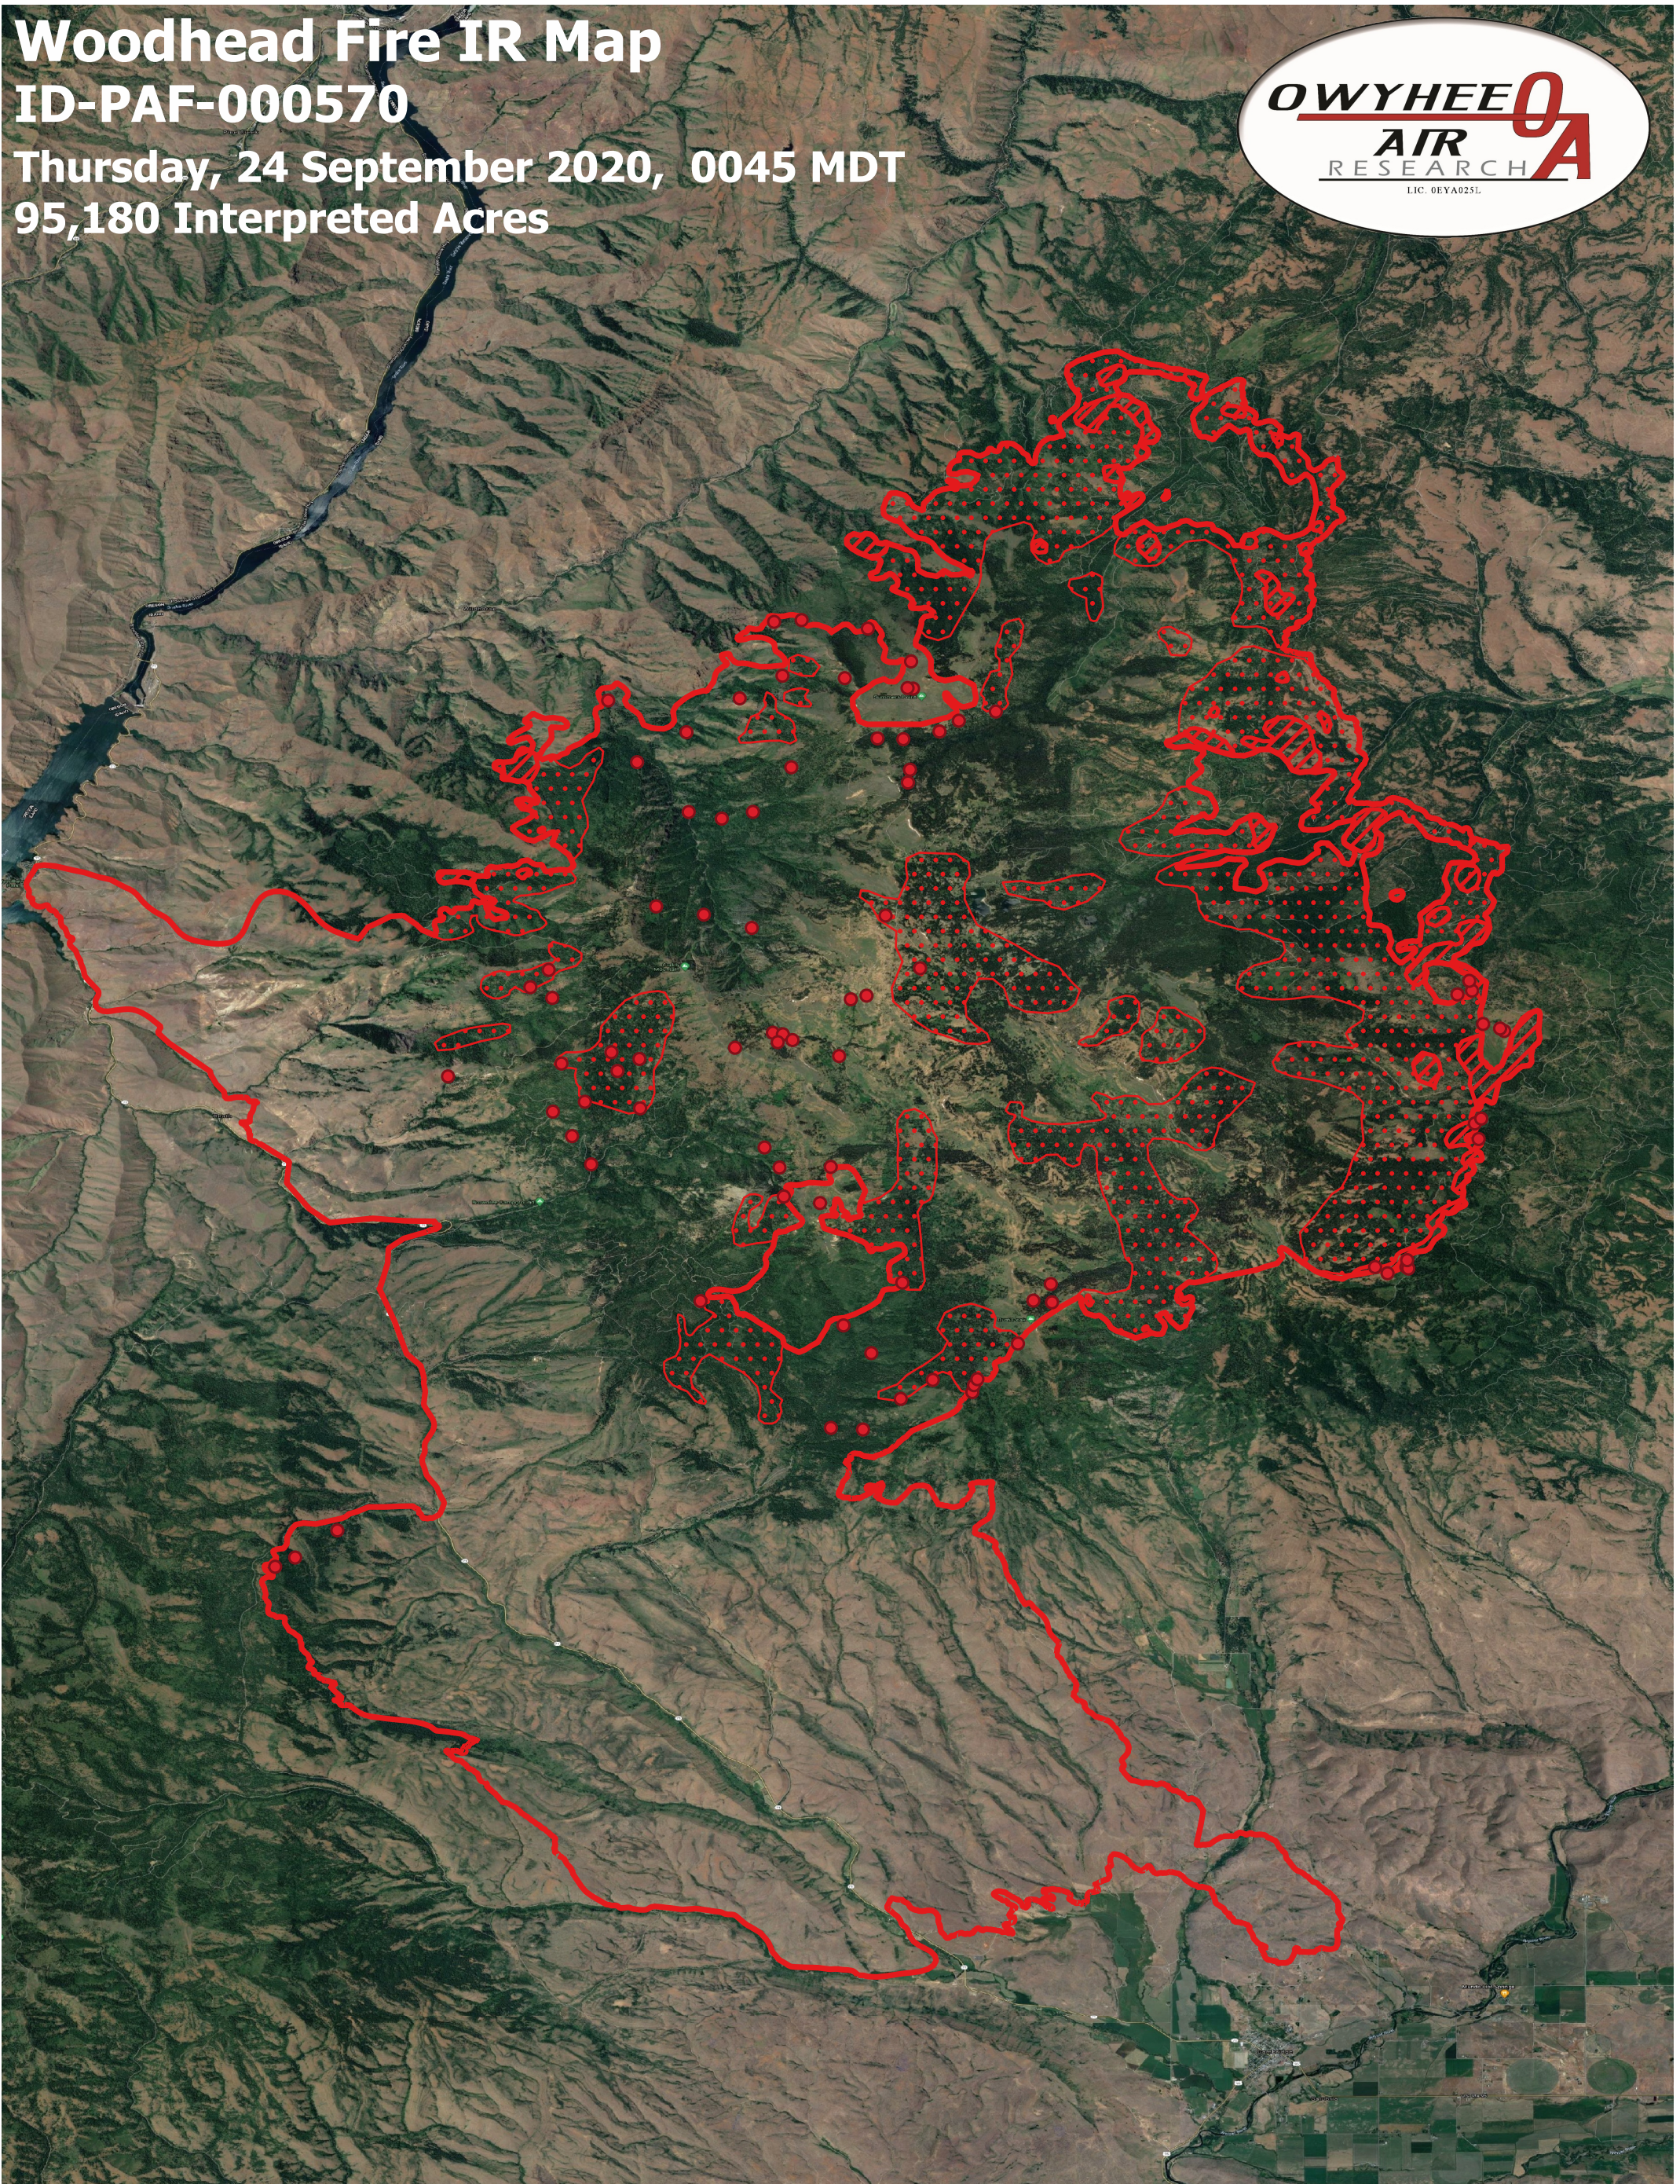

Woodhead Fire IR Map

ID-PAF-000570

Thursday, 24 September 2020, 0045 MDT

95,180 Interpreted Acres

Legend

- IR Isolated Heat
- ▭ Burn Perimeter
- ▨ IR Intense Heat
- ⋯ IR Scattered Heat

Scale: 1:65,000

Projection: WGS 84