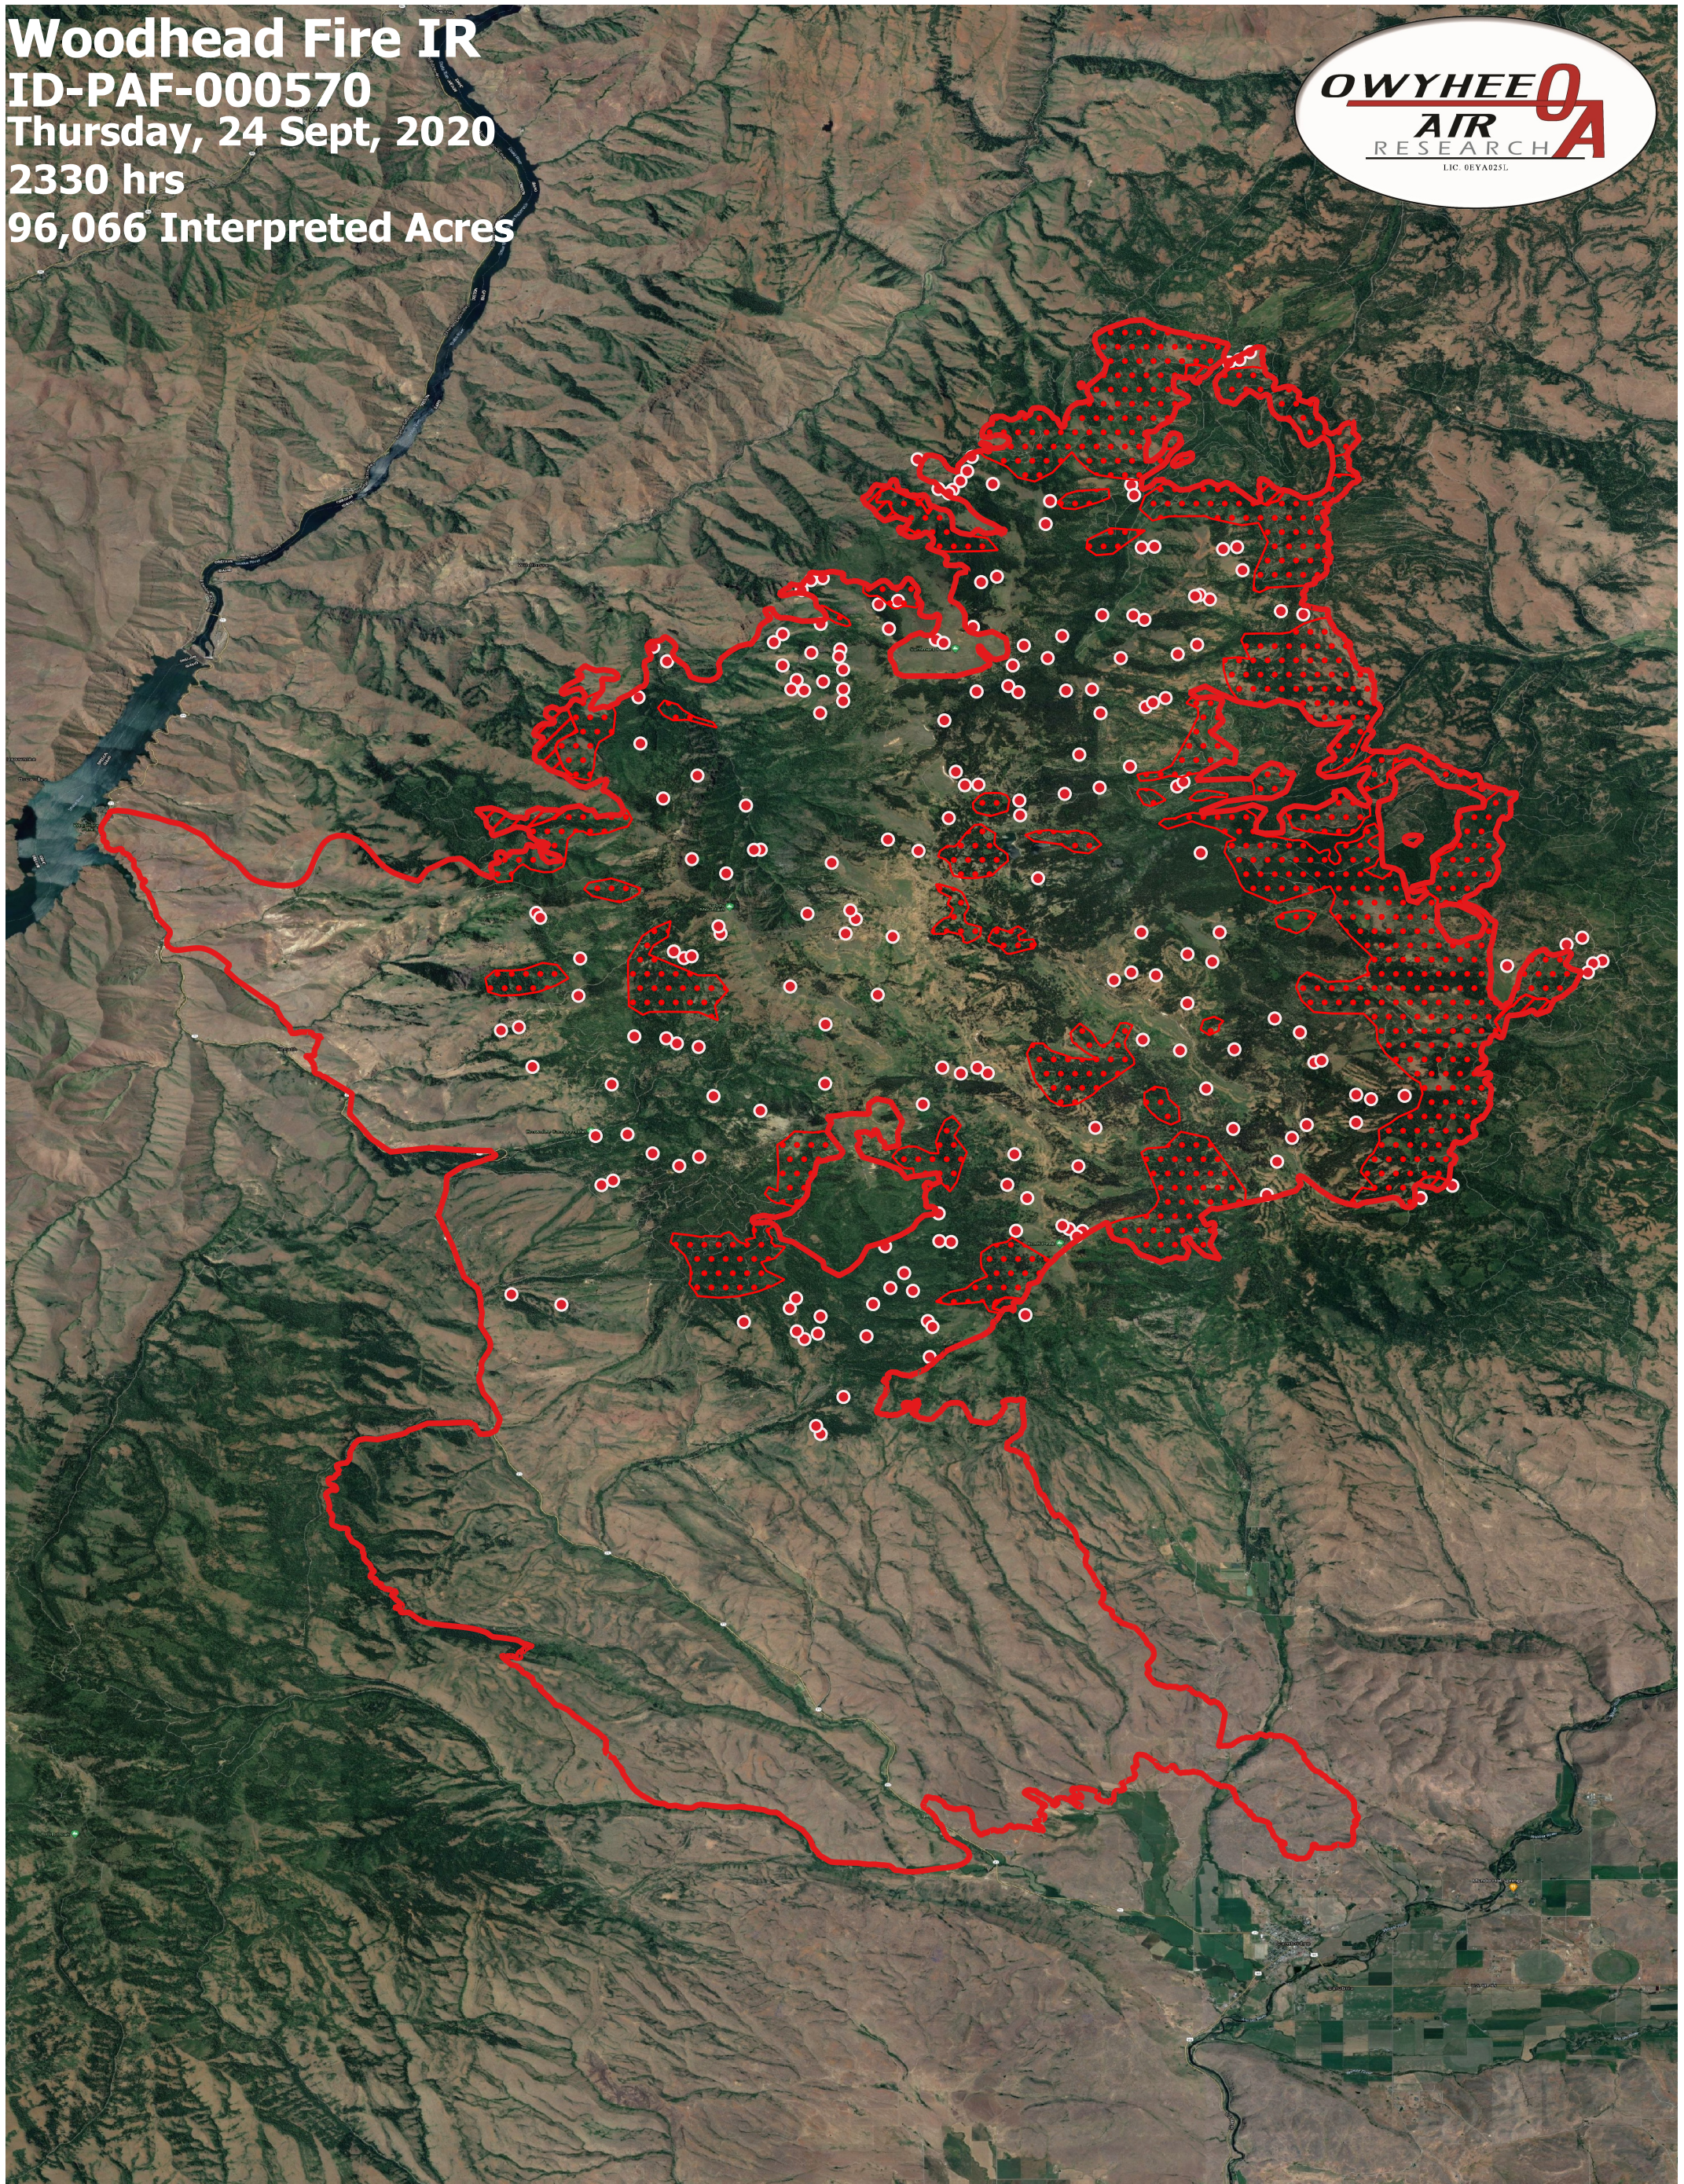

Woodhead Fire IR
ID-PAF-000570
Thursday, 24 Sept, 2020
2330 hrs
96,066 Interpreted Acres

- Legend**
- Burn Perimeter
 - Intense Heat
 - Scattered Heat
 - Isolated Heat

Scale: 1:95,000
Projection: WGS 84
Produced by Owyhee Air Research, Inc.
IR Interpreter: D. Melody
fire@owyheeair.com (208) 442-5405