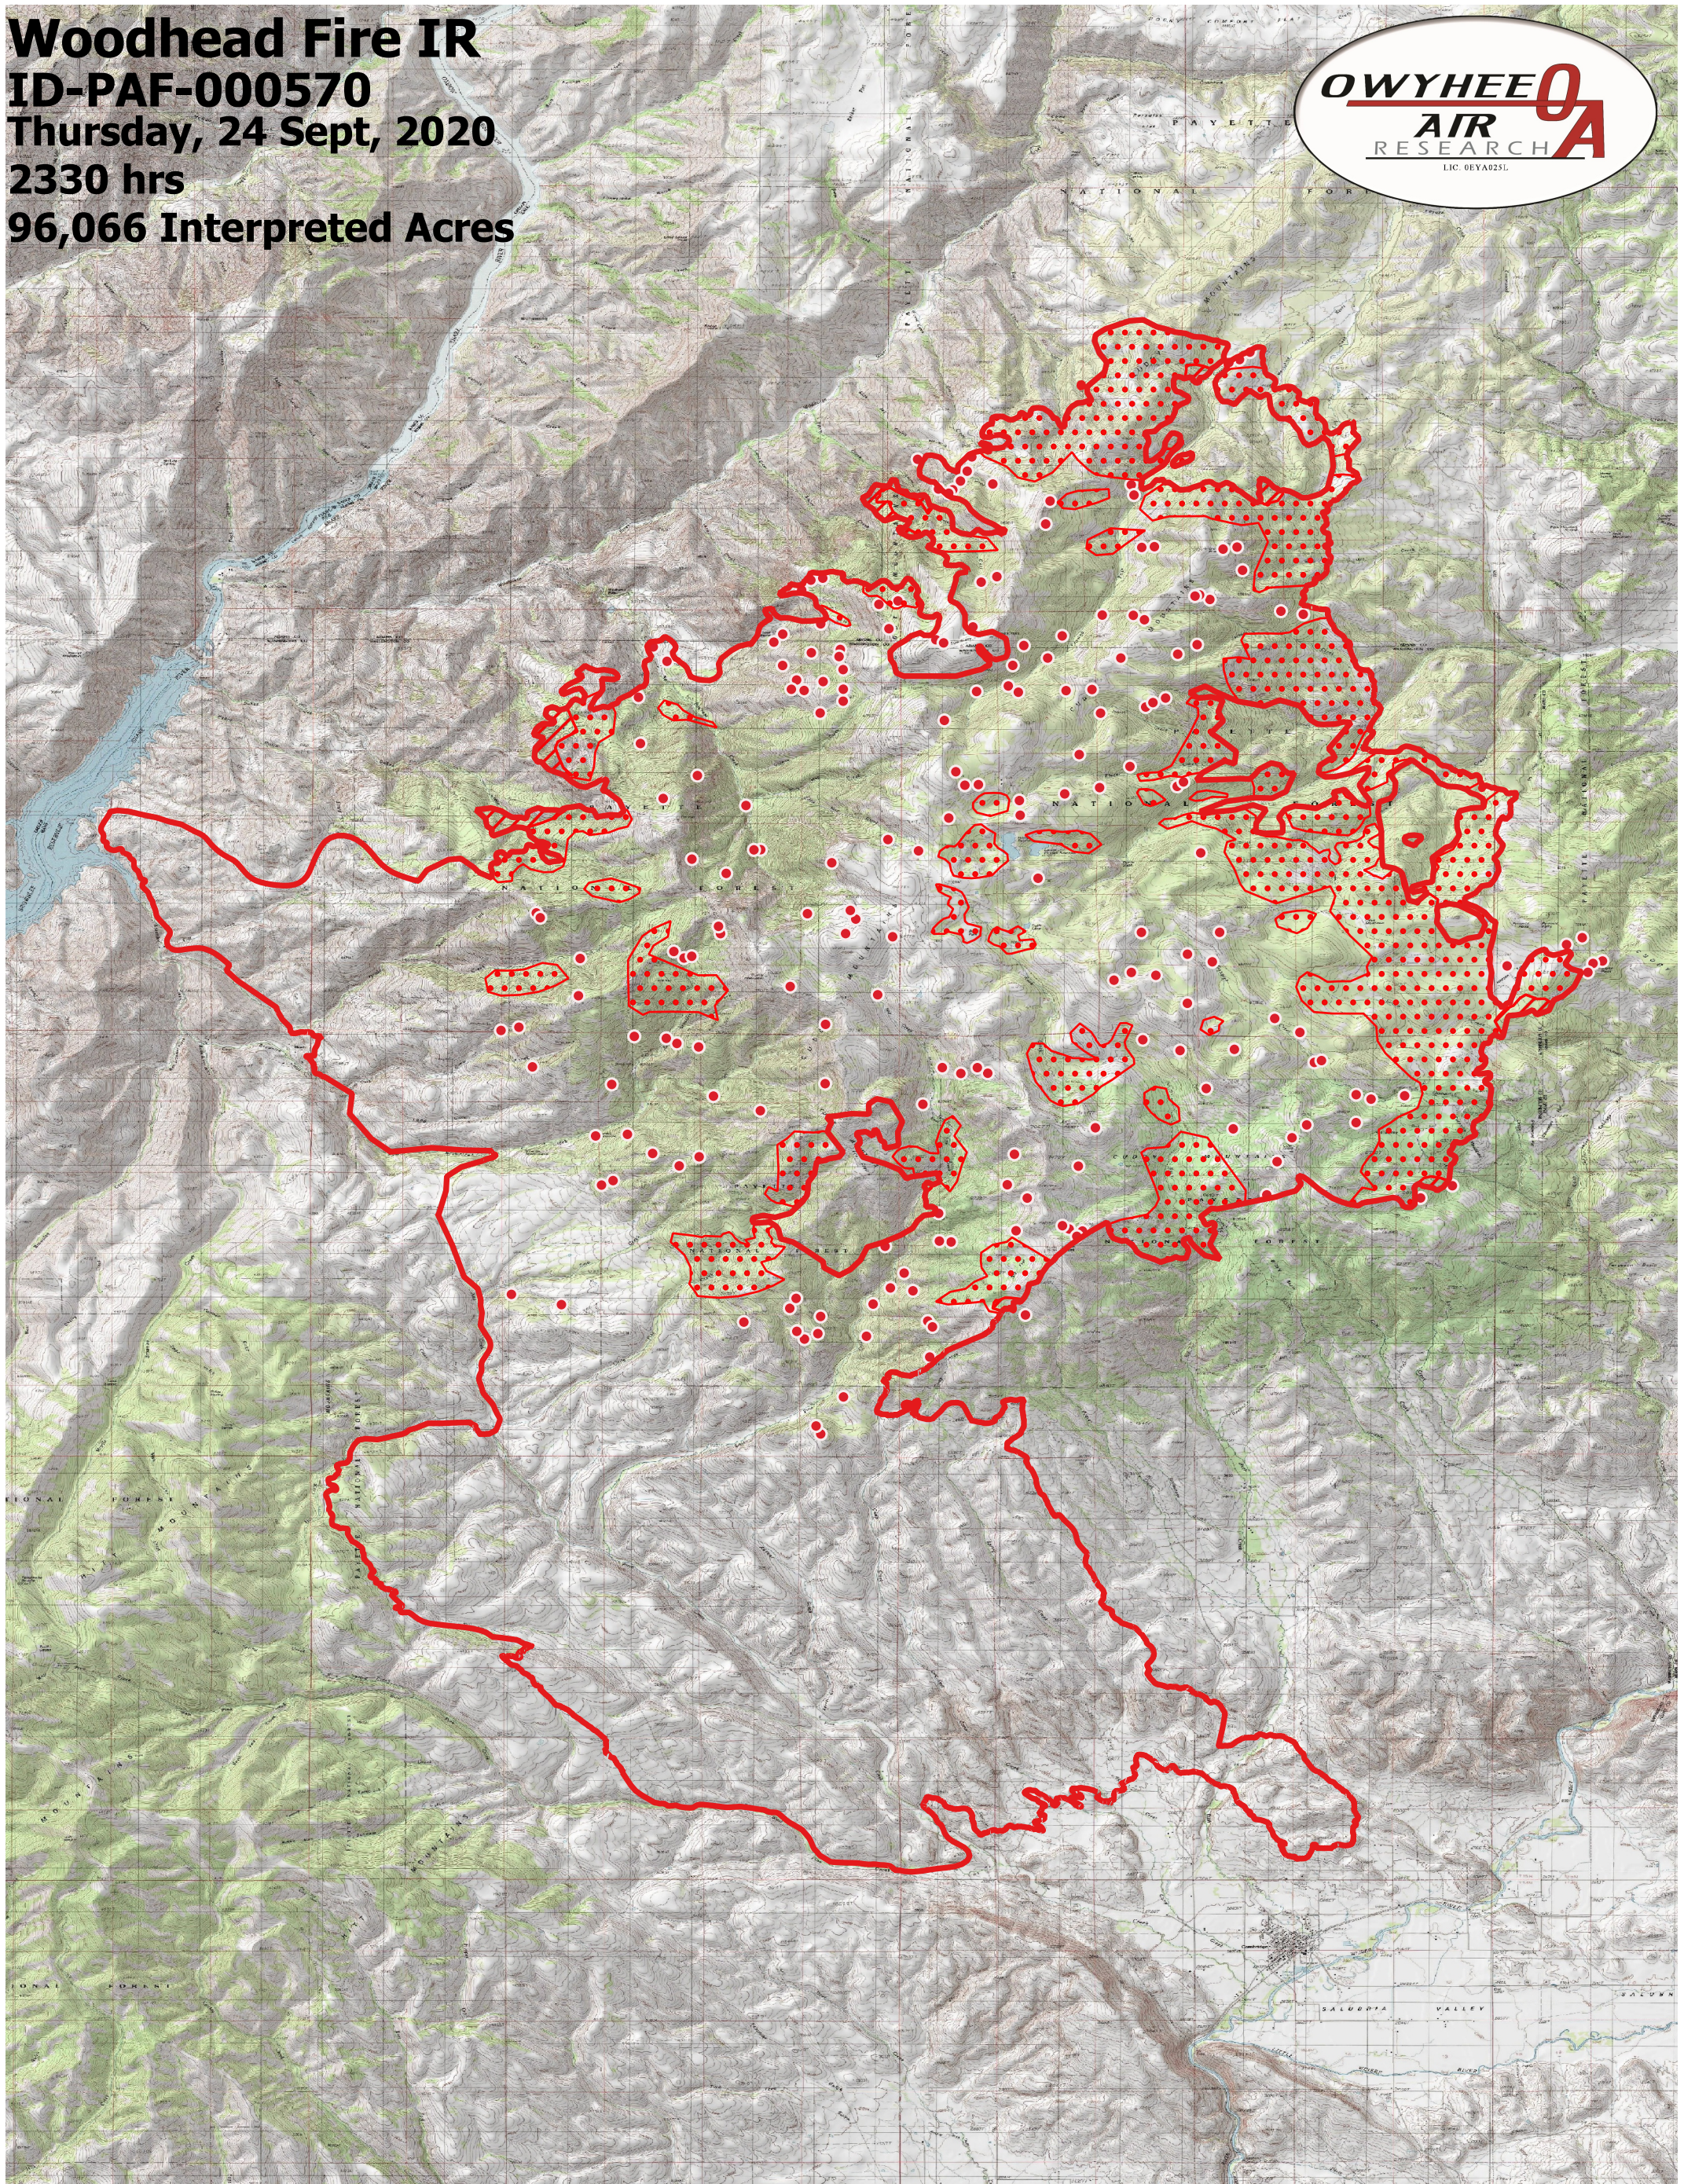

Woodhead Fire IR
ID-PAF-000570
Thursday, 24 Sept, 2020
2330 hrs
96,066 Interpreted Acres

- Legend**
- Burn Perimeter
 - Intense Heat
 - Scattered Heat
 - Isolated Heat

Scale: 1:95,000
Projection: WGS 84
Produced by Owyhee Air Research, Inc.
IR Interpreter: D. Melody
fire@owyheeair.com (208) 442-5405