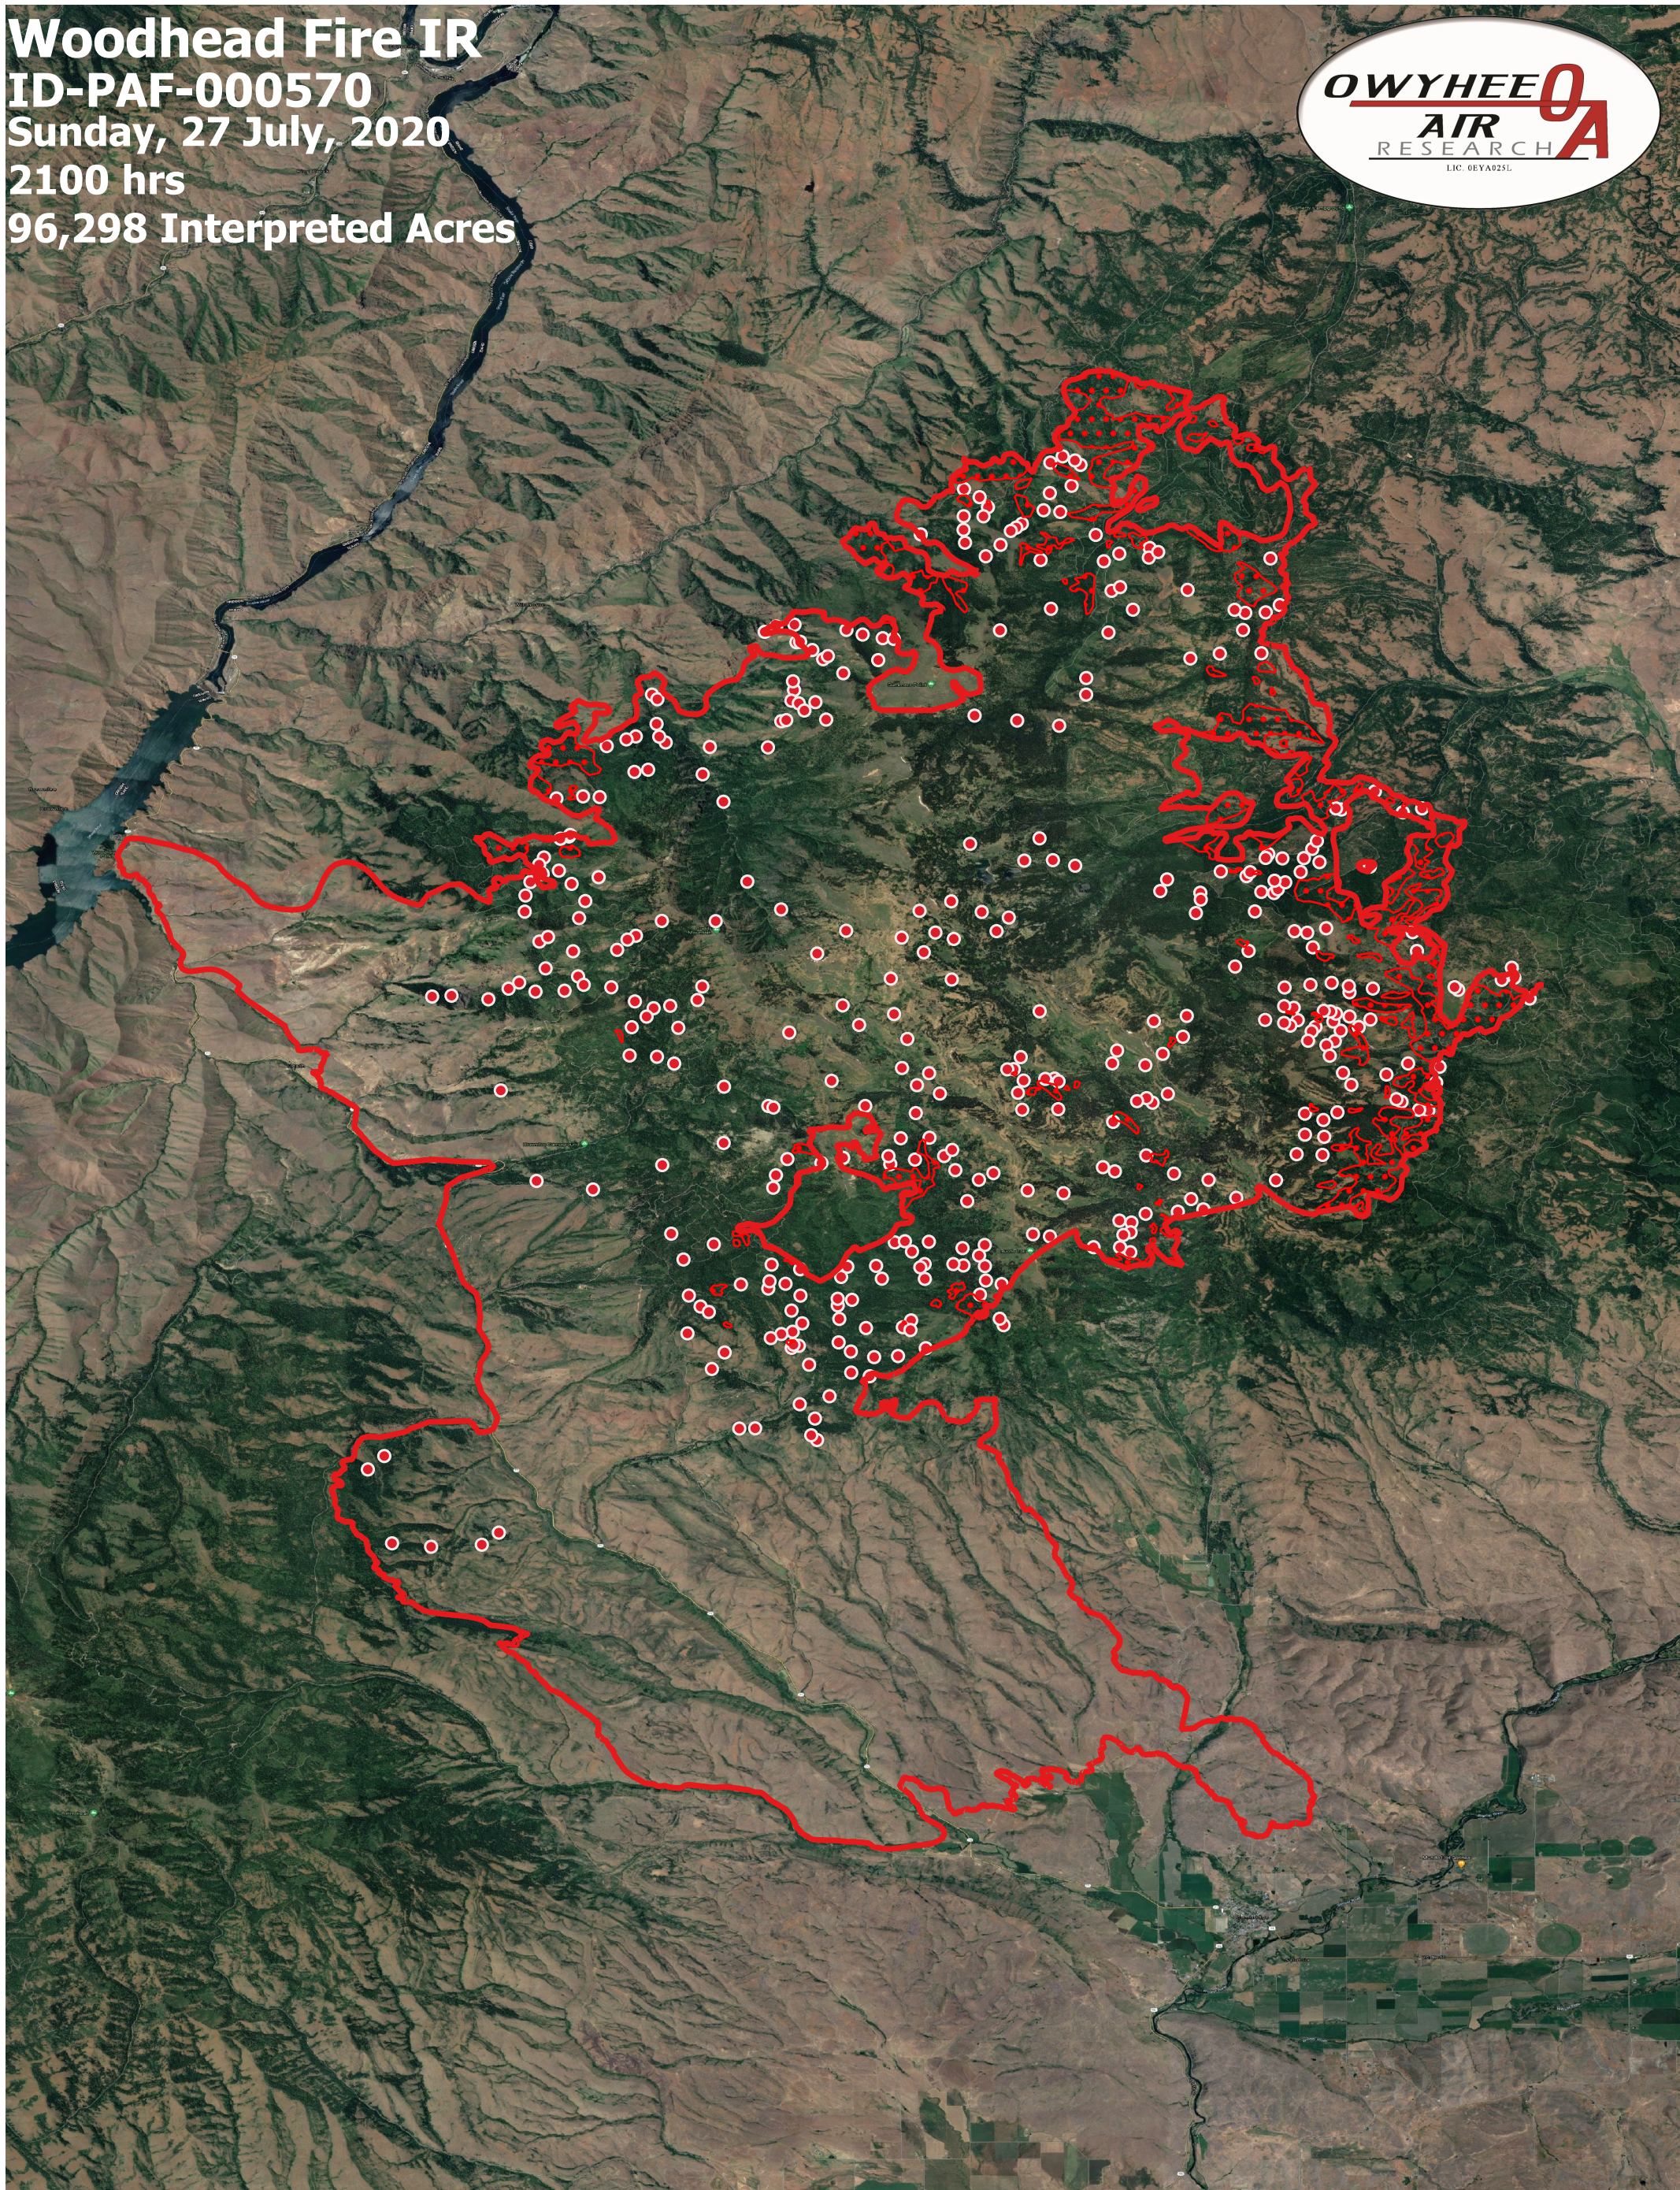

Woodhead Fire IR
ID-PAF-000570
Sunday, 27 July, 2020
2100 hrs
96,298 Interpreted Acres

- Legend**
- Burn Perimeter
 - Scattered Heat
 - Isolated Heat

Scale: 1:100,000
Projection: WGS 84
Produced by Owyhee Air Research, Inc.
IR Interpreter: C. Holley
fire@owyheeair.com (208) 442-5405