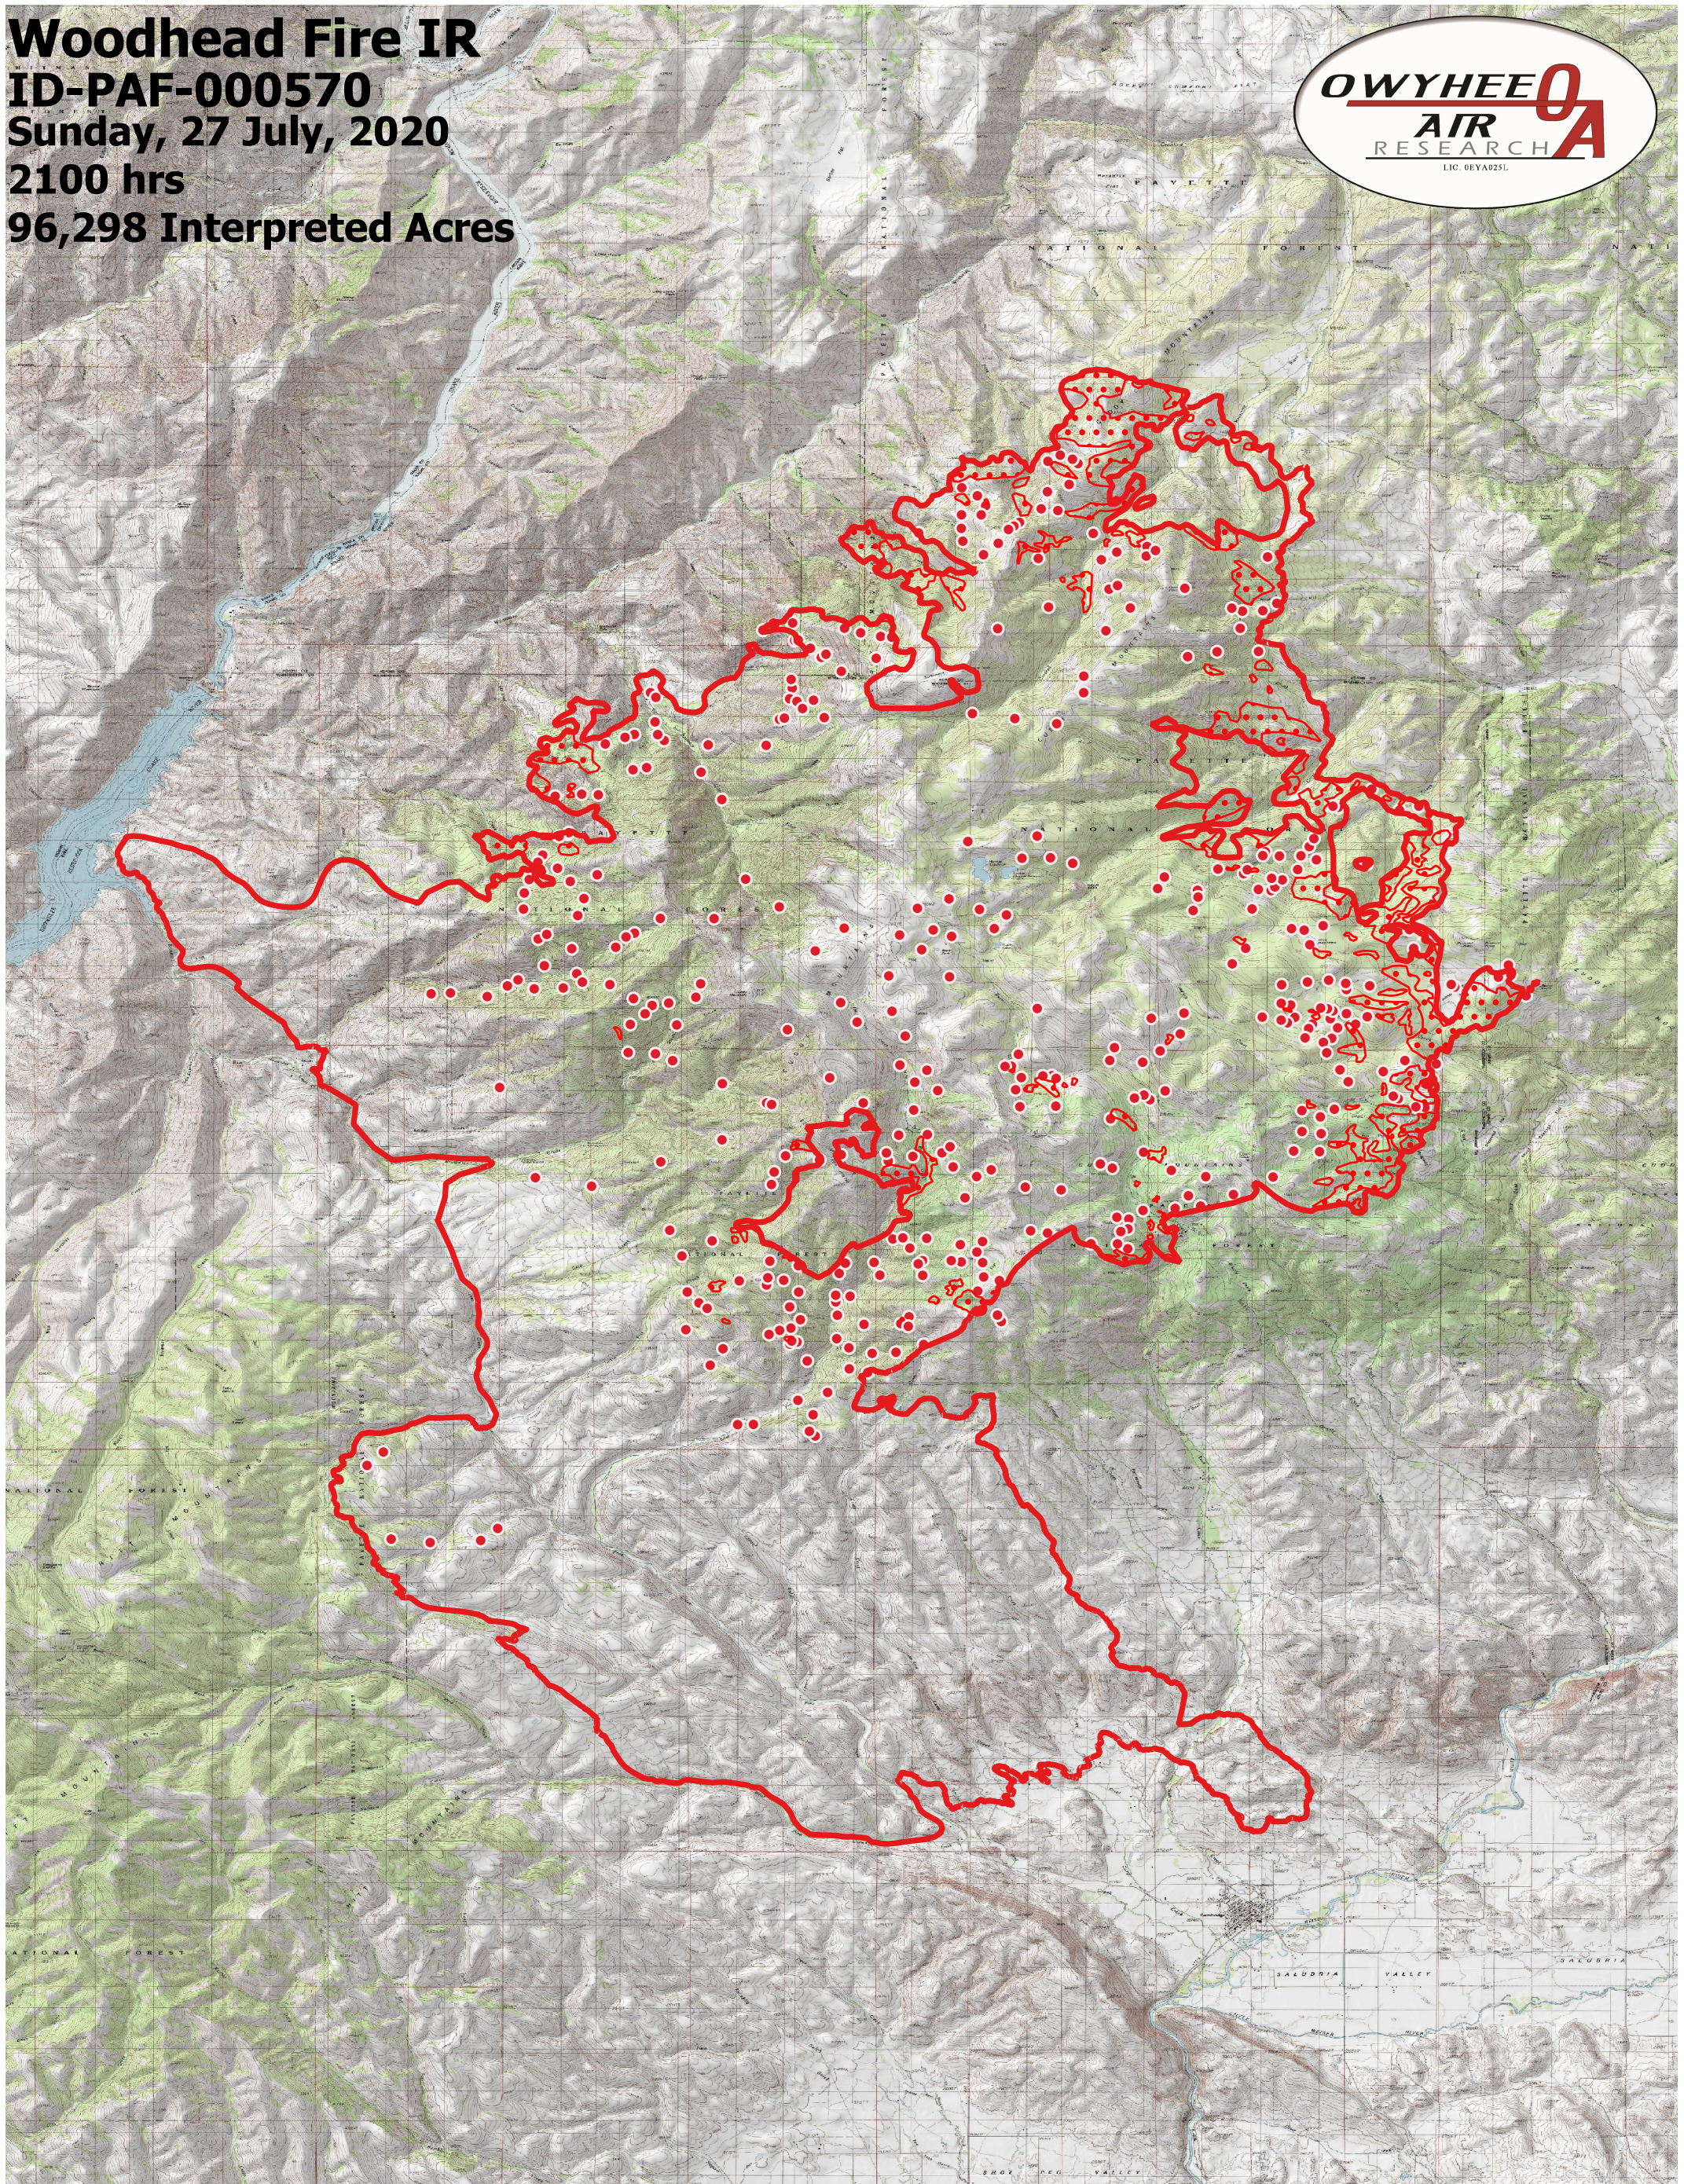

Woodhead Fire IR
ID-PAF-000570
Sunday, 27 July, 2020
2100 hrs
96,298 Interpreted Acres

- Legend**
- Burn Perimeter
 - Scattered Heat
 - Isolated Heat

Scale: 1:100,000
Projection: WGS 84
Produced by Owyhee Air Research, Inc.
IR Interpreter: C. Holley
fire@owyheeair.com (208) 442-5405