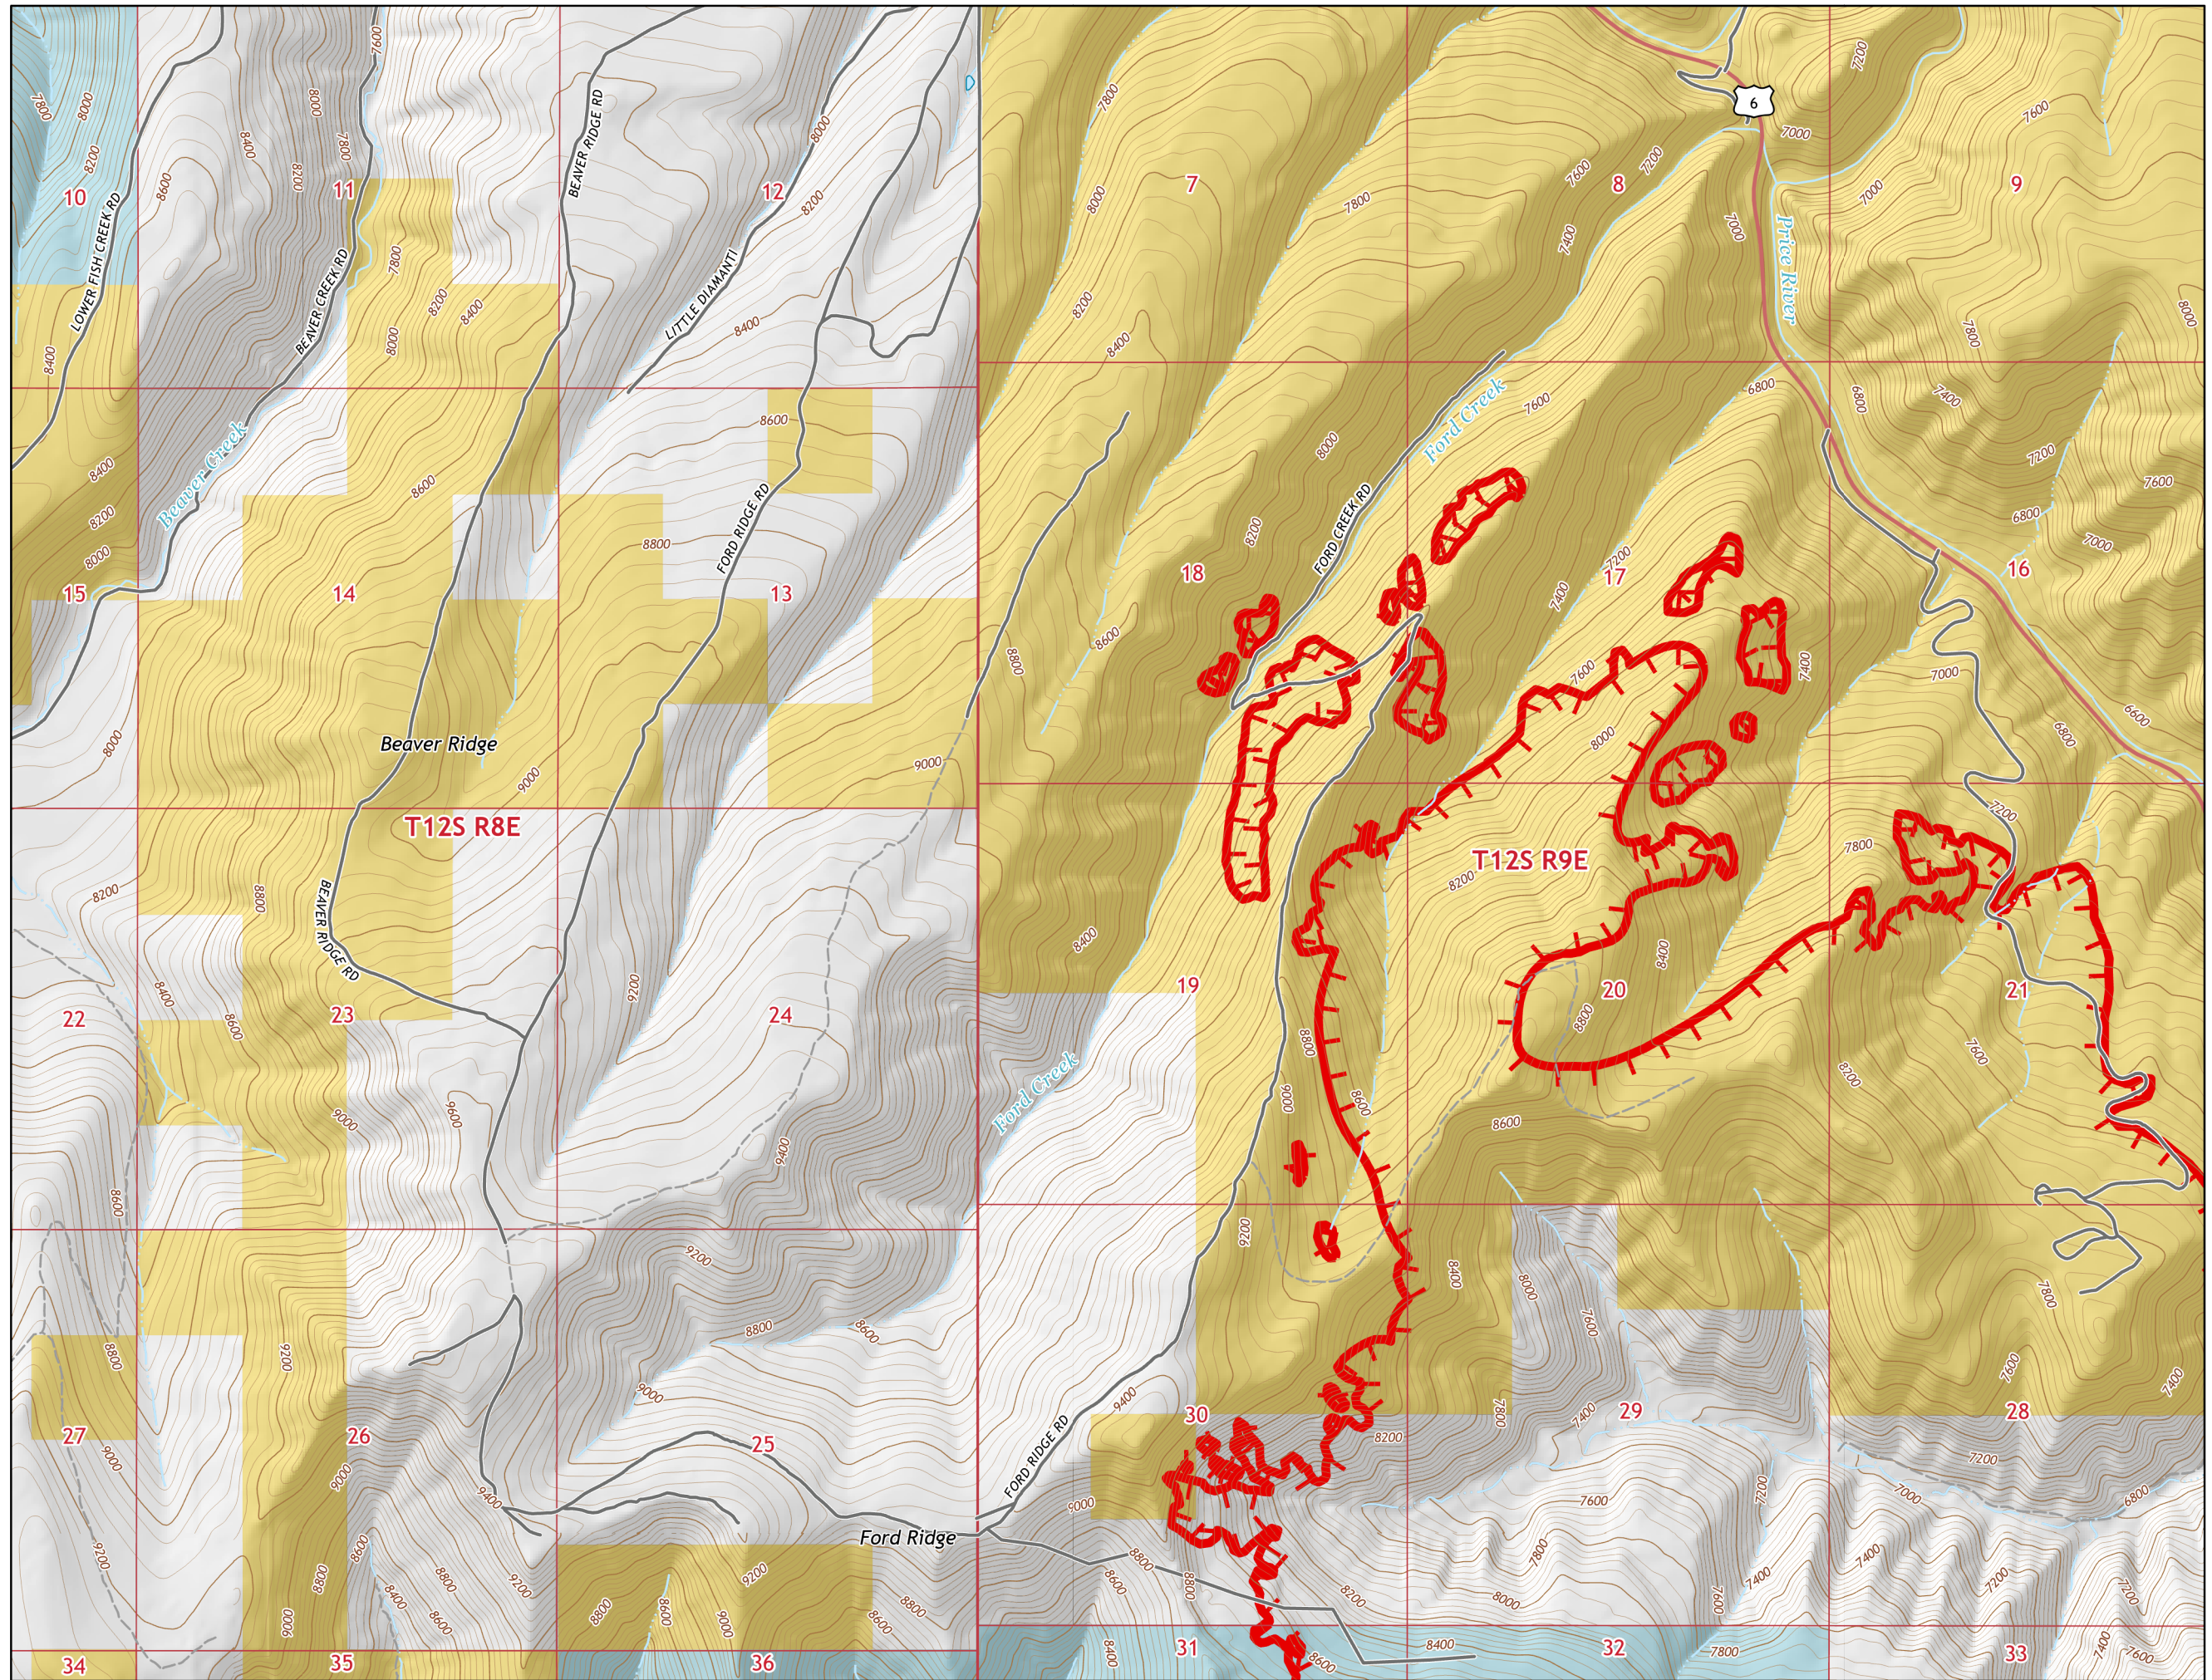

Bear Fire

Page 1 of 4

- Fire Edge
- Transportation**
 - Highway
 - Road
 - 4WD Road
- Land Status**
 - Bureau of Land Management (BLM)
 - State

1:24,000

Name: NAD 1983 UTM Zone 12N

Bear Fire

Page 2 of 4

- Fire Edge
- Transportation**
 - Highway
 - Road
 - 4WD Road
- Land Status**
 - Bureau of Land Management (BLM)
 - State

1:24,000

Name: NAD 1983 UTM Zone 12N

Bear Fire

Page 3 of 4

-  Helispot
-  Fire Edge
- Transportation**
 -  Road
 -  4WD Road
- Land Status**
 -  Bureau of Land Management (BLM)
 -  State

1:24,000

Name: NAD 1983 UTM Zone 12N

Bear Fire

Page 4 of 4

- Helispot
- └─┘ Fire Edge
- Transportation**
- Highway
- Road
- - - 4WD Road
- Land Status**
- Bureau of Land Management (BLM)
- State

1:24,000

Name: NAD 1983 UTM Zone 12N