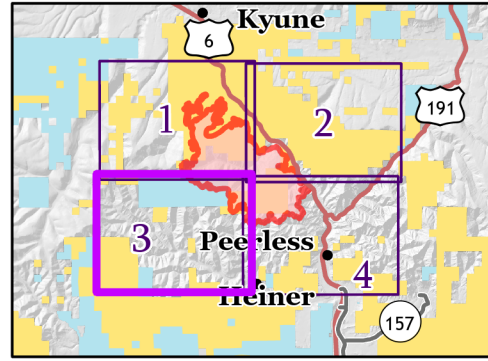

Bear Fire

Page 1 of 4

- Fire Edge
- Transportation**
 - Highway
 - Road
 - 4WD Road
- Land Status**
 - Bureau of Land Management (BLM)
 - State

1:24,000

Name: NAD 1983 UTM Zone 12N

Bear Fire

Page 2 of 4

- Fire Edge
- Transportation**
 - Highway
 - Road
 - 4WD Road
- Land Status**
 - Bureau of Land Management (BLM)
 - State

1:24,000

Name: NAD 1983 UTM Zone 12N

Bear Fire

Page 3 of 4

-  Helispot
-  Fire Edge
- Transportation**
 -  Road
 -  4WD Road
- Land Status**
 -  Bureau of Land Management (BLM)
 -  State

1:24,000

Name: NAD 1983 UTM Zone 12N

Bear Fire

Page 4 of 4

- Helispot
- └─┘ Fire Edge
- Transportation**
- Highway
- Road
- - - 4WD Road
- Land Status**
- Bureau of Land Management (BLM)
- State

1:24,000

Name: NAD 1983 UTM Zone 12N