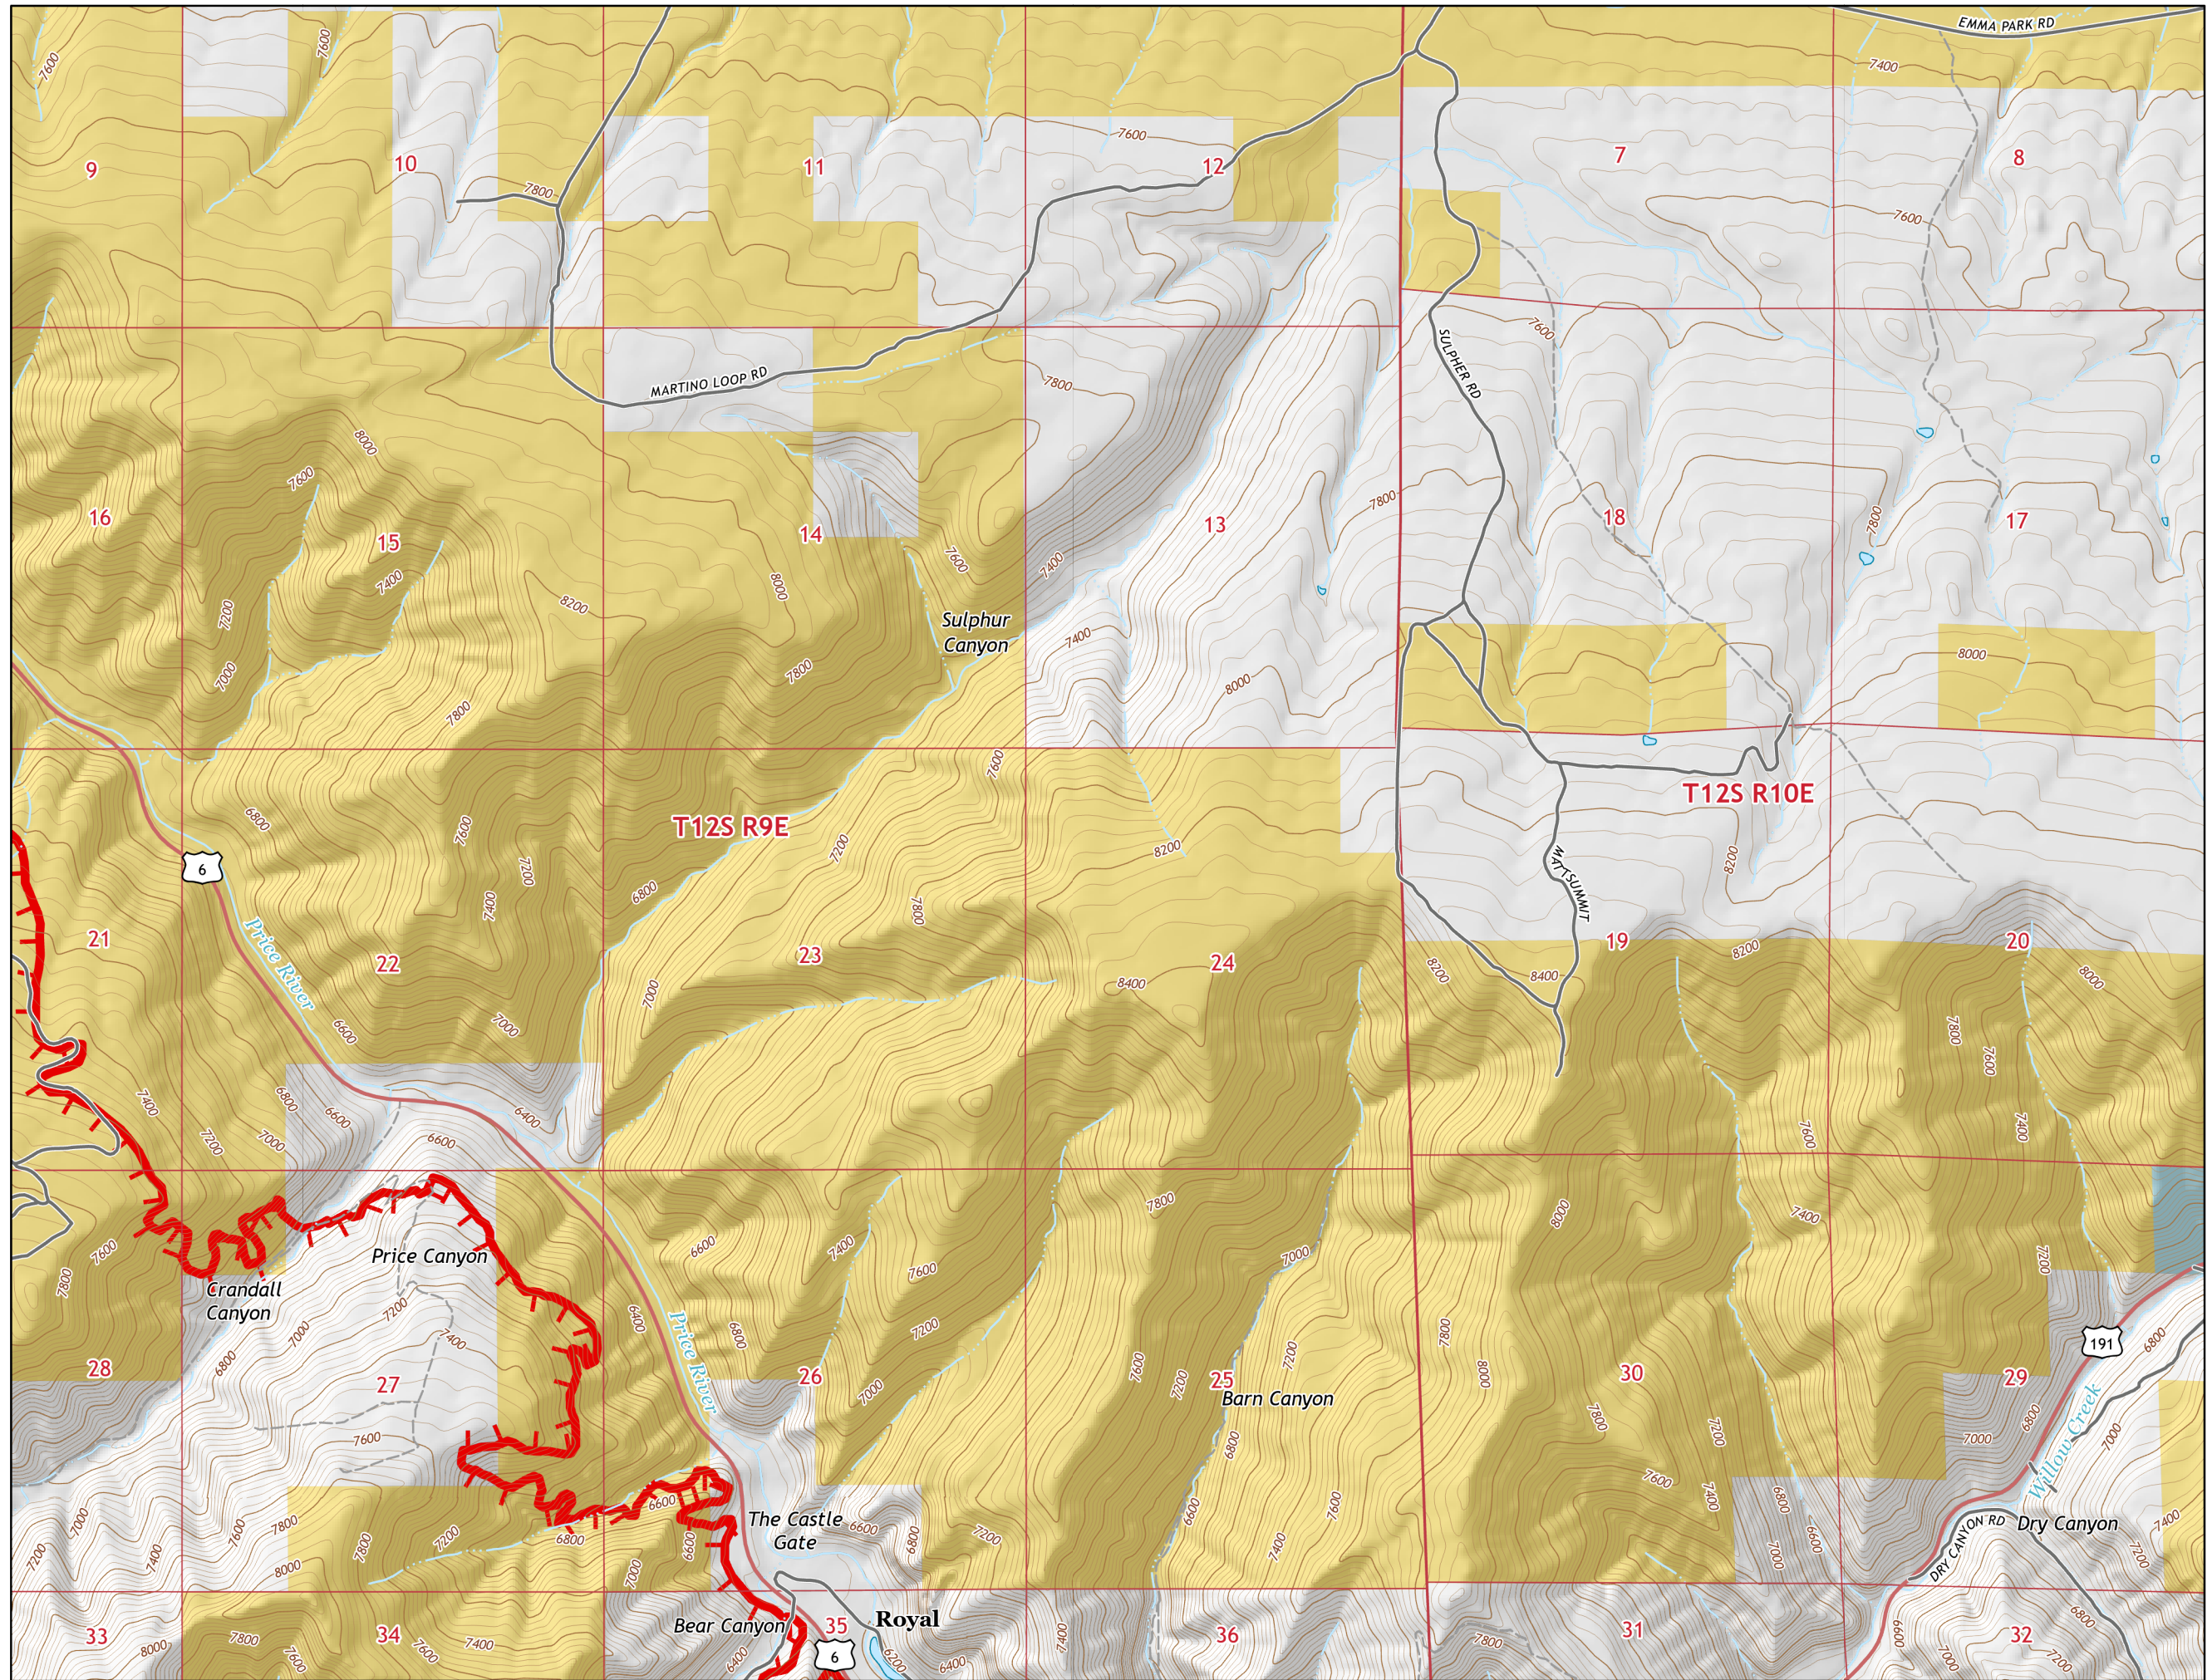

Bear Fire

Page 1 of 4

- Fire Edge
- Transportation**
 - Highway
 - Road
 - 4WD Road
- Land Status**
 - Bureau of Land Management (BLM)
 - State

1:24,000

Name: NAD 1983 UTM Zone 12N

Bear Fire

Page 2 of 4

- Fire Edge
- Transportation**
 - Highway
 - Road
 - 4WD Road
- Land Status**
 - Bureau of Land Management (BLM)
 - State

1:24,000

Name: NAD 1983 UTM Zone 12N

Bear Fire

Page 3 of 4

-  Helispot
-  Fire Edge
- Transportation**
 -  Road
 -  4WD Road
- Land Status**
 -  Bureau of Land Management (BLM)
 -  State

1:24,000

Name: NAD 1983 UTM Zone 12N

Bear Fire

Page 4 of 4

- Helispot
- └─┘ Fire Edge
- Transportation**
- Highway
- Road
- - - 4WD Road
- Land Status**
- Bureau of Land Management (BLM)
- State

1:24,000

Name: NAD 1983 UTM Zone 12N