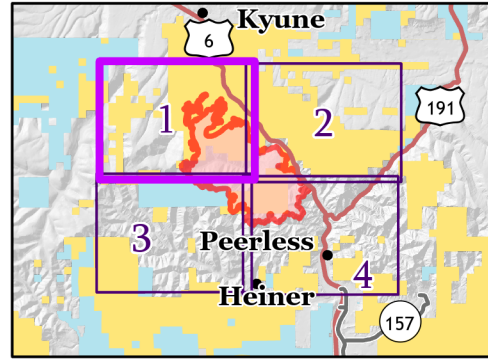

Bear Fire

Page 1 of 4

- Fire Edge
- Transportation**
 - Highway
 - Road
 - 4WD Road
- Land Status**
 - Bureau of Land Management (BLM)
 - State

1:24,000

Name: NAD 1983 UTM Zone 12N

Bear Fire

Page 2 of 4

- Fire Edge
- Transportation**
 - Highway
 - Road
 - 4WD Road
- Land Status**
 - Bureau of Land Management (BLM)
 - State

1:24,000

Name: NAD 1983 UTM Zone 12N

Bear Fire

Page 3 of 4

-  Helispot
-  Fire Edge
- Transportation**
 -  Road
 -  4WD Road
- Land Status**
 -  Bureau of Land Management (BLM)
 -  State

1:24,000

Name: NAD 1983 UTM Zone 12N