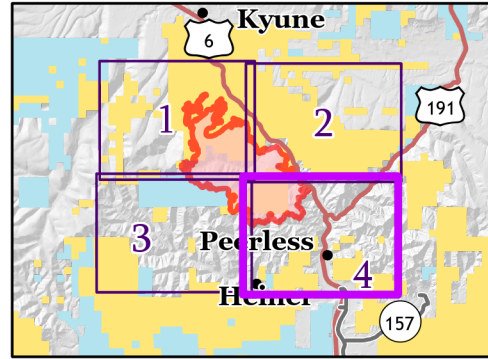

Bear Fire

Page 1 of 4

- Fire Edge
- Transportation**
 - Highway
 - Road
 - 4WD Road
- Land Status**
 - Bureau of Land Management (BLM)
 - State

1:24,000

Name: NAD 1983 UTM Zone 12N

Bear Fire

Page 2 of 4

- Fire Edge
- Transportation**
 - Highway
 - Road
 - 4WD Road
- Land Status**
 - Bureau of Land Management (BLM)
 - State

1:24,000

Name: NAD 1983 UTM Zone 12N

Bear Fire

Page 3 of 4

-  Helispot
-  Fire Edge
- Transportation**
 -  Road
 -  4WD Road
- Land Status**
 -  Bureau of Land Management (BLM)
 -  State

1:24,000

Name: NAD 1983 UTM Zone 12N

Bear Fire

Page 4 of 4

- Helispot
- └─┘ Fire Edge
- Transportation**
- Highway
- Road
- - - 4WD Road
- Land Status**
- Bureau of Land Management (BLM)
- State

1:24,000

Name: NAD 1983 UTM Zone 12N