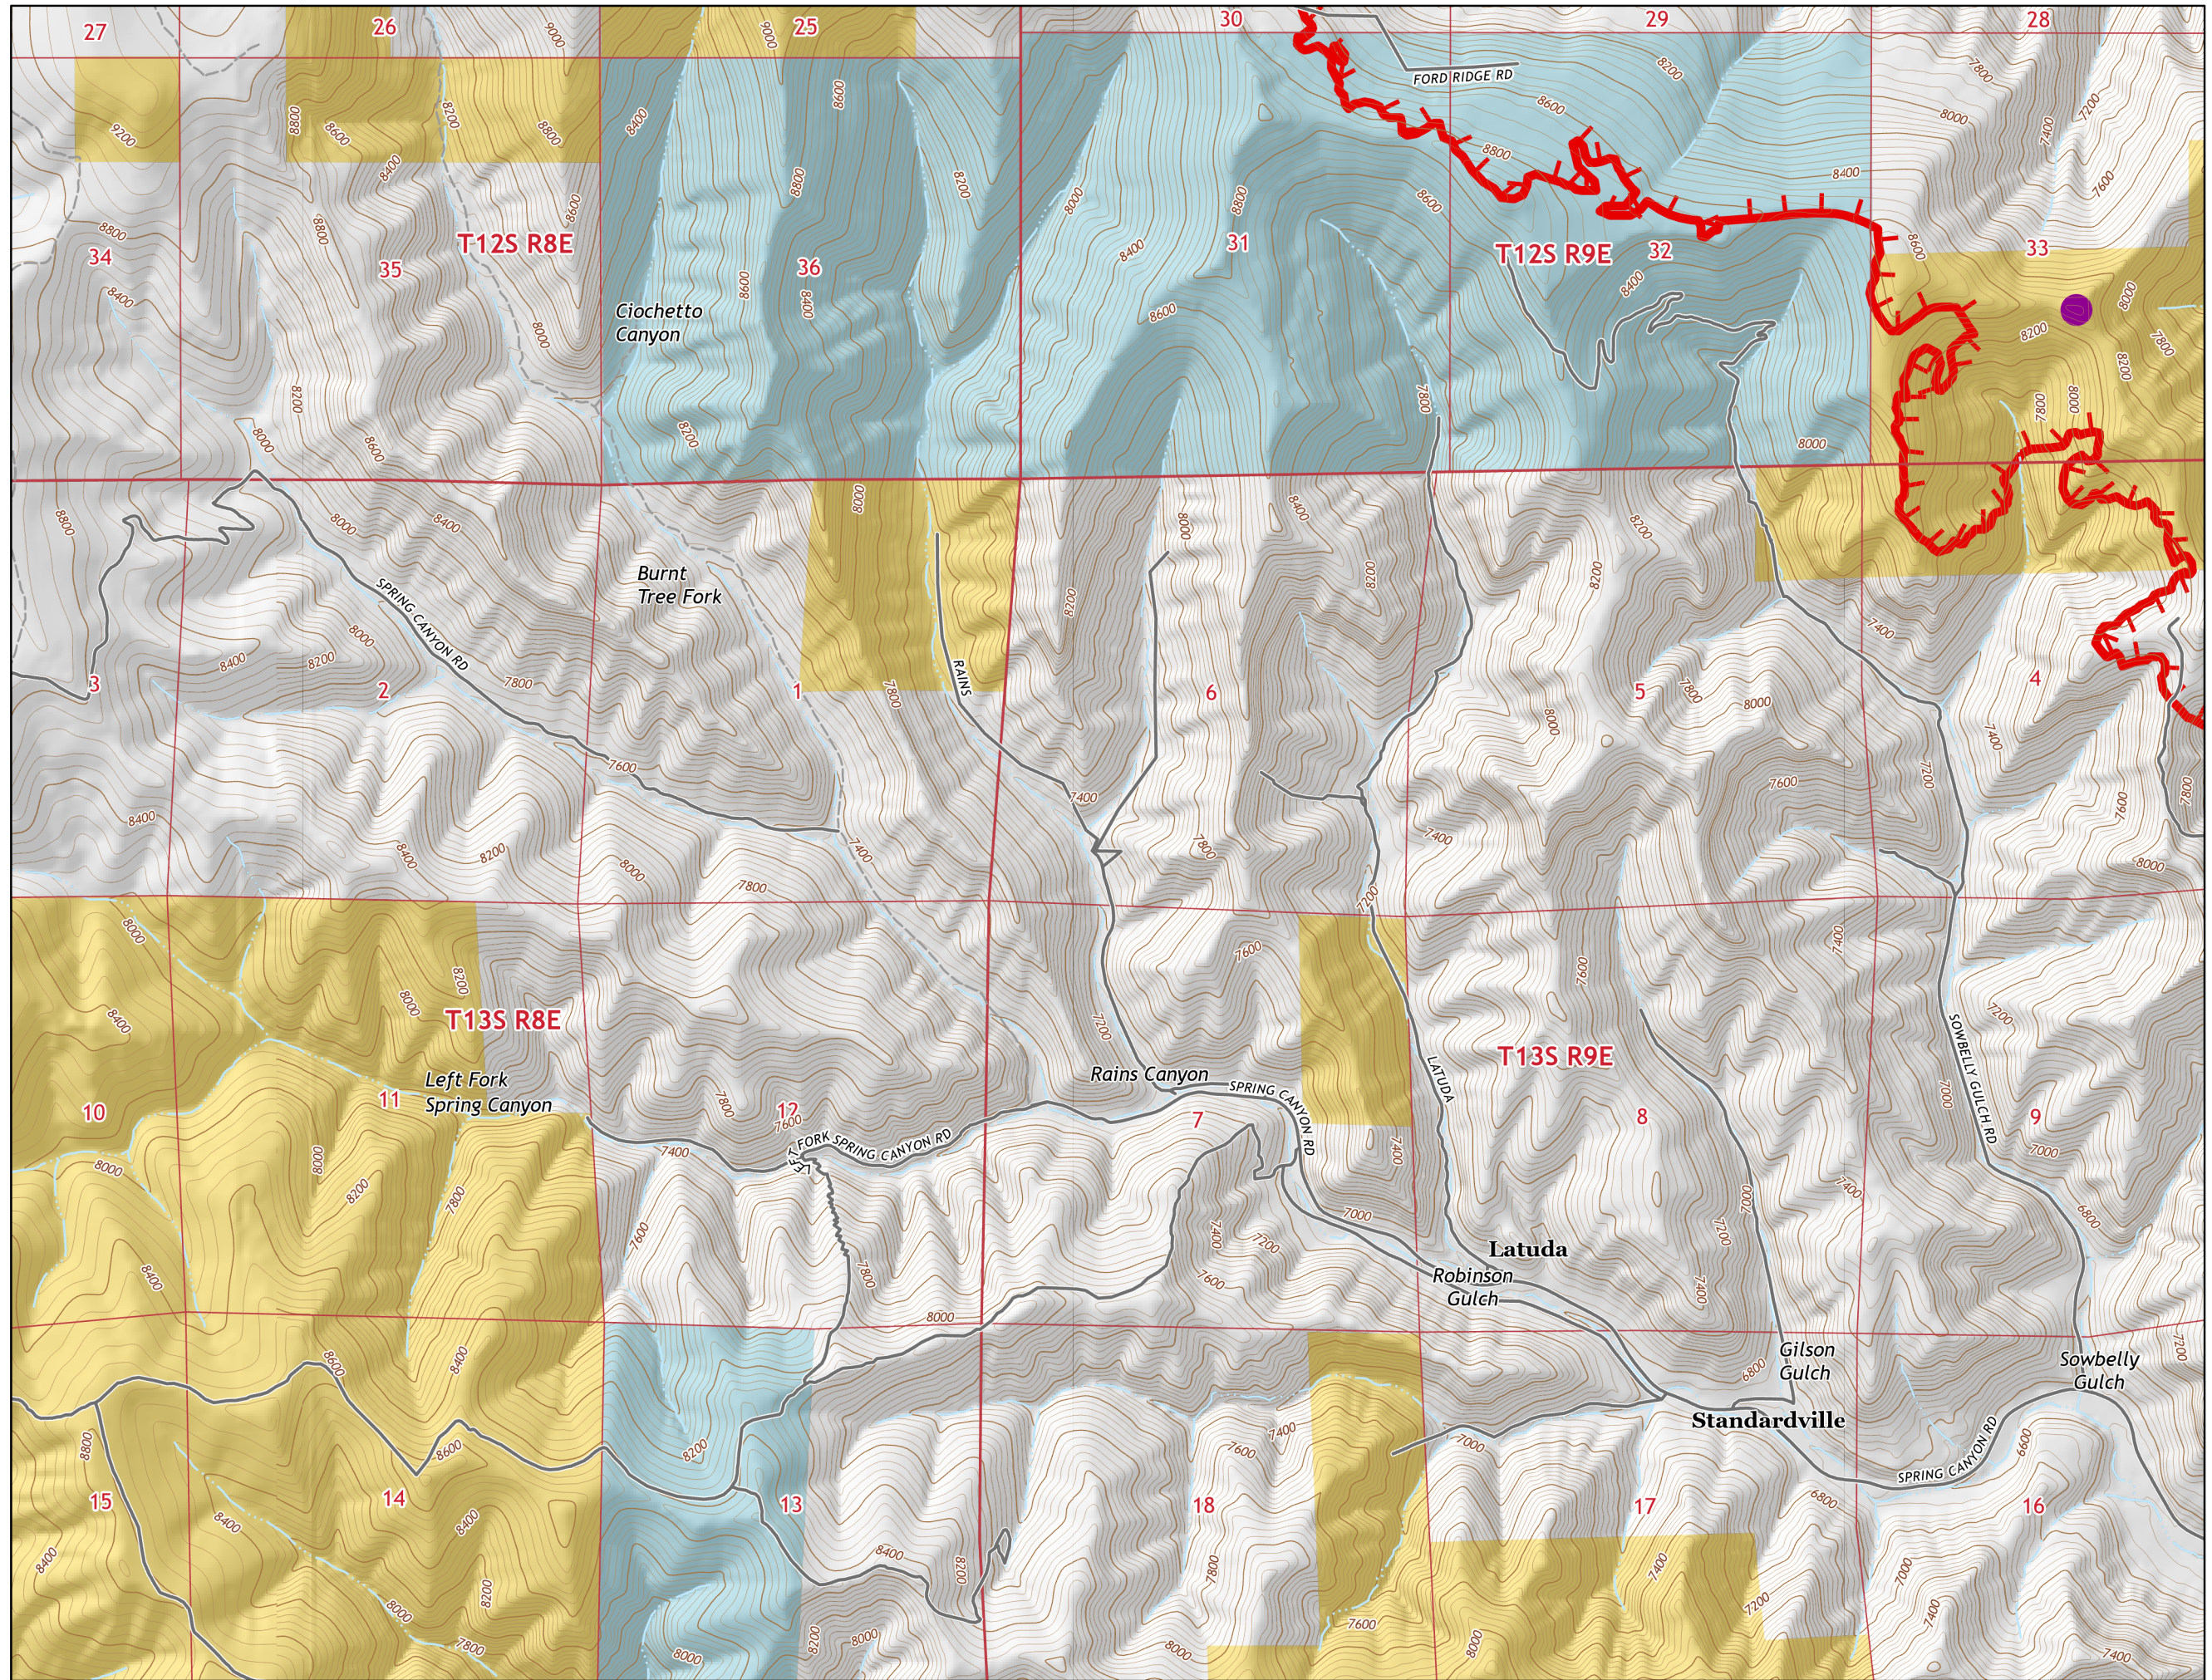

Bear Fire

Page 1 of 4

- Fire Edge
- Transportation**
 - Highway
 - Road
 - 4WD Road
- Land Status**
 - Bureau of Land Management (BLM)
 - State

1:24,000

Name: NAD 1983 UTM Zone 12N

Bear Fire

Page 2 of 4

- Fire Edge
- Transportation**
 - Highway
 - Road
 - 4WD Road
- Land Status**
 - Bureau of Land Management (BLM)
 - State

1:24,000

Name: NAD 1983 UTM Zone 12N

Bear Fire

Page 3 of 4

-  Helispot
-  Fire Edge
- Transportation**
 -  Road
 -  4WD Road
- Land Status**
 -  Bureau of Land Management (BLM)
 -  State

1:24,000

Name: NAD 1983 UTM Zone 12N

Bear Fire

Page 4 of 4

- Helispot
- └─┘ Fire Edge
- Transportation**
- Highway
- Road
- - - 4WD Road
- Land Status**
- Bureau of Land Management (BLM)
- State

1:24,000

Name: NAD 1983 UTM Zone 12N