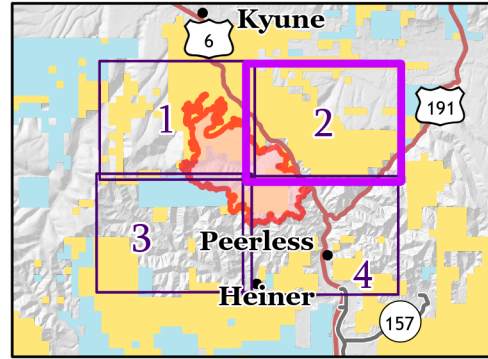

Bear Fire

Page 1 of 4

- Fire Edge
- Transportation**
 - Highway
 - Road
 - 4WD Road
- Land Status**
 - Bureau of Land Management (BLM)
 - State

1:24,000

Name: NAD 1983 UTM Zone 12N

Bear Fire

Page 2 of 4

- Fire Edge
- Transportation**
 - Highway
 - Road
 - 4WD Road
- Land Status**
 - Bureau of Land Management (BLM)
 - State

1:24,000

Name: NAD 1983 UTM Zone 12N

Bear Fire

Page 3 of 4

-  Helispot
-  Fire Edge
- Transportation**
 -  Road
 -  4WD Road
- Land Status**
 -  Bureau of Land Management (BLM)
 -  State

1:24,000

Name: NAD 1983 UTM Zone 12N