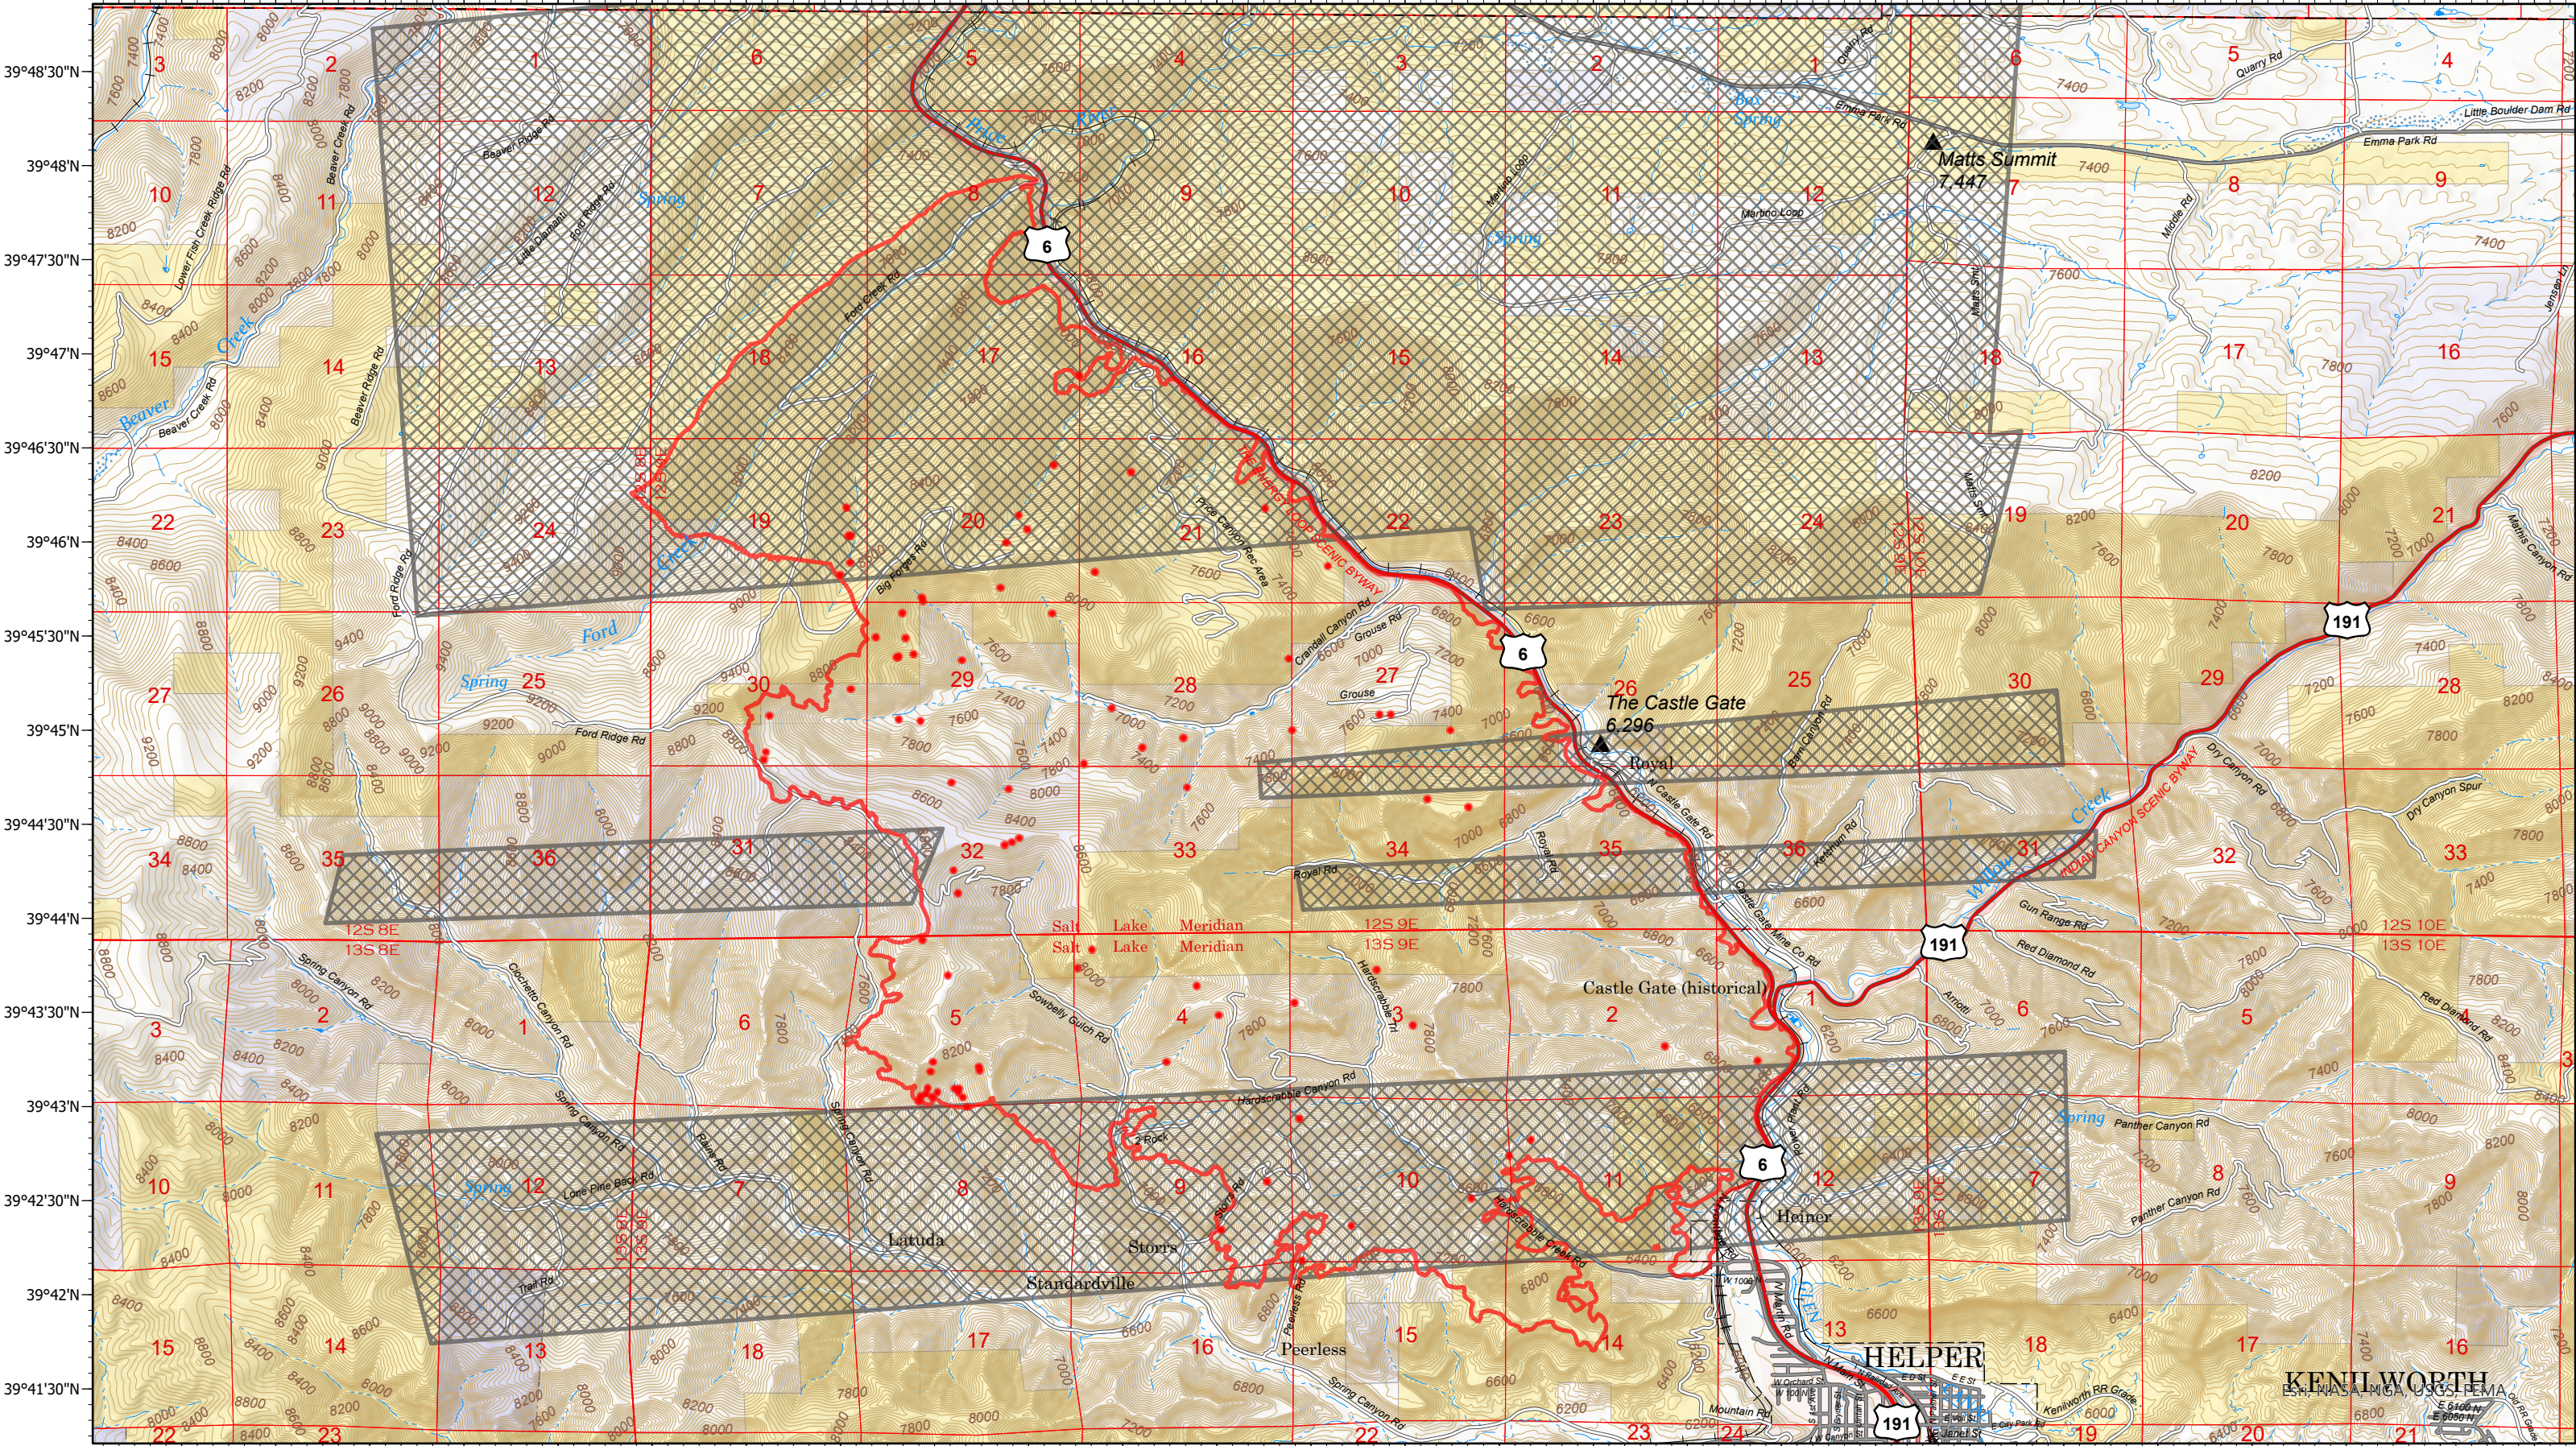

111°0'30"W 111°W 110°59'30"W 110°59'W 110°58'30"W 110°58'W 110°57'30"W 110°57'W 110°56'30"W 110°56'W 110°55'30"W 110°55'W 110°54'30"W 110°54'W 110°53'30"W 110°53'W 110°52'30"W 110°52'W 110°51'30"W 110°51'W 110°50'30"W 110°50'W 110°49'30"W 110°49'W 110°48'30"W 110°48'W

Bear UT-VLD-0127  
Infrared Heat Sources  
June 18, 2021 0220 MDT  
12,170 Acres

- IR Isolated Heat Source
- ▨ Cloud Cover
- ▭ IR Heat Perimeter