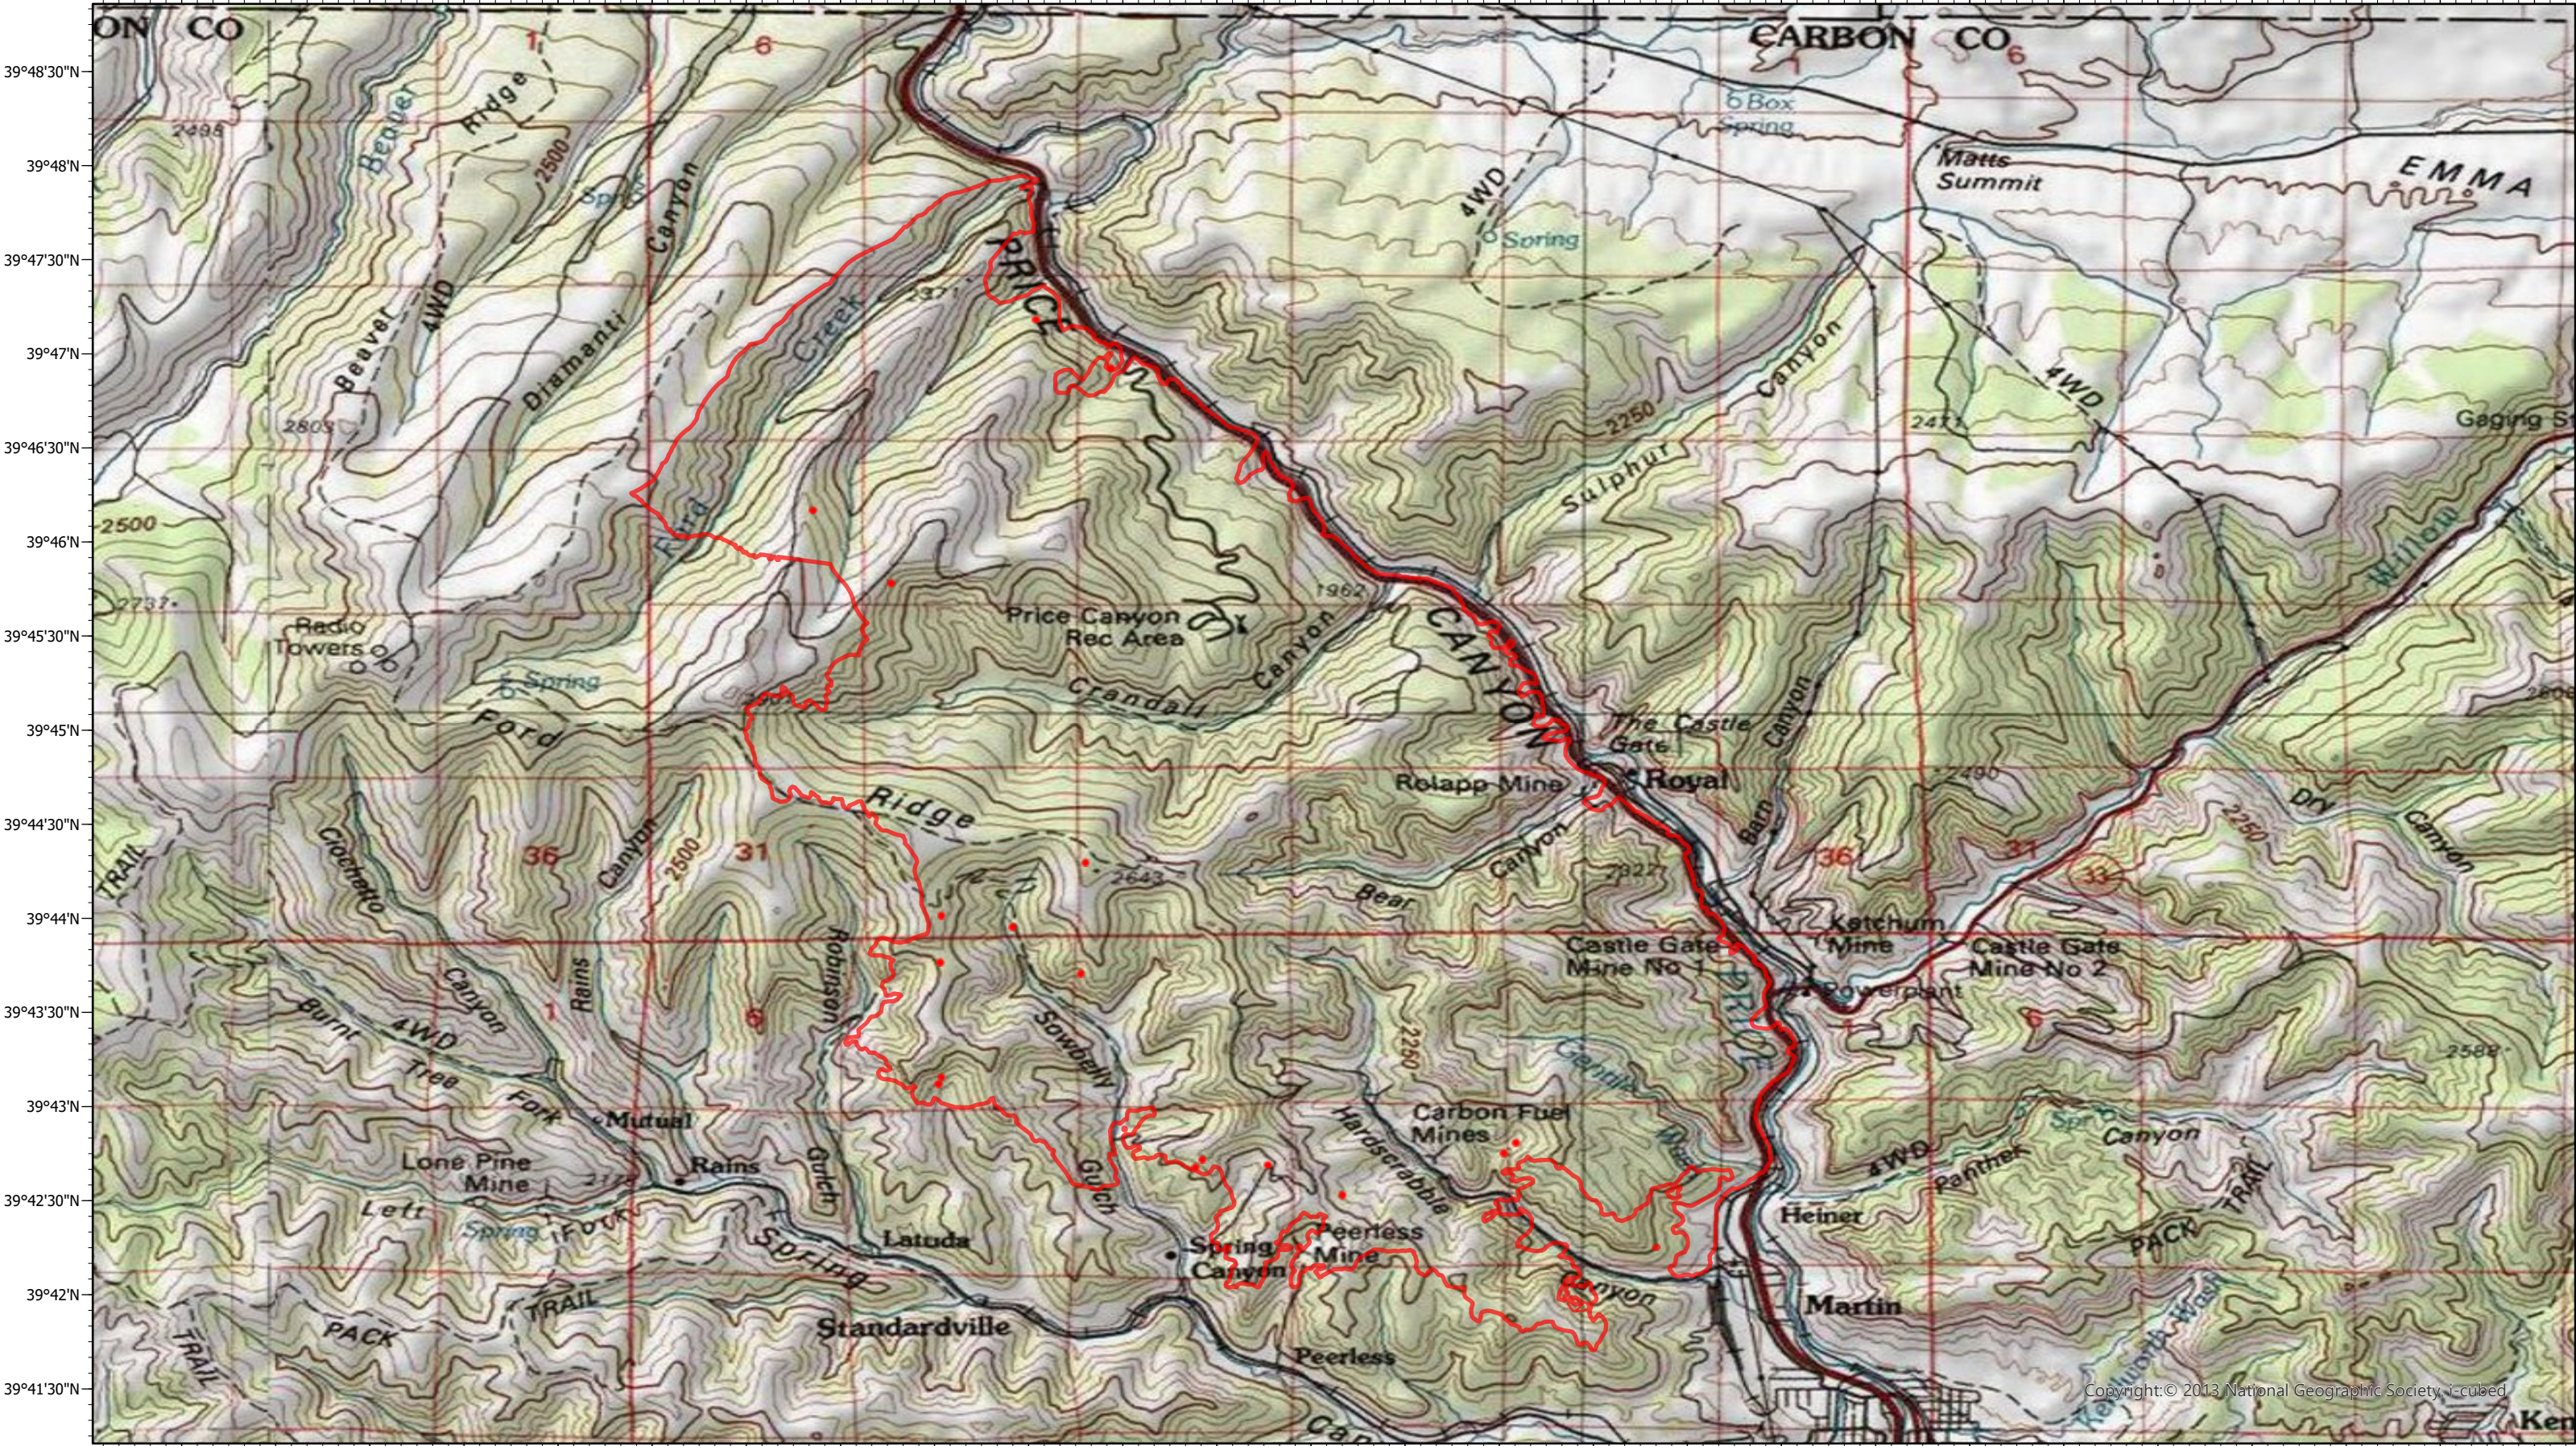

111°0'30"W 111°W 110°59'30"W 110°59'W 110°58'30"W 110°58'W 110°57'30"W 110°57'W 110°56'30"W 110°56'W 110°55'30"W 110°55'W 110°54'30"W 110°54'W 110°53'30"W 110°53'W 110°52'30"W 110°52'W 110°51'30"W 110°51'W 110°50'30"W 110°50'W 110°49'30"W 110°49'W 110°48'30"W 110°48'W

Bear UT-VLD-0127  
Infrared Heat Sources  
June 21, 2021 0146 MDT  
12,172 Acres

- IR Isolated Heat Source
- ▭ IR Heat Perimeter
- ▨ IR Intense Heat

Copyright © 2013 National Geographic Society, i-cubed