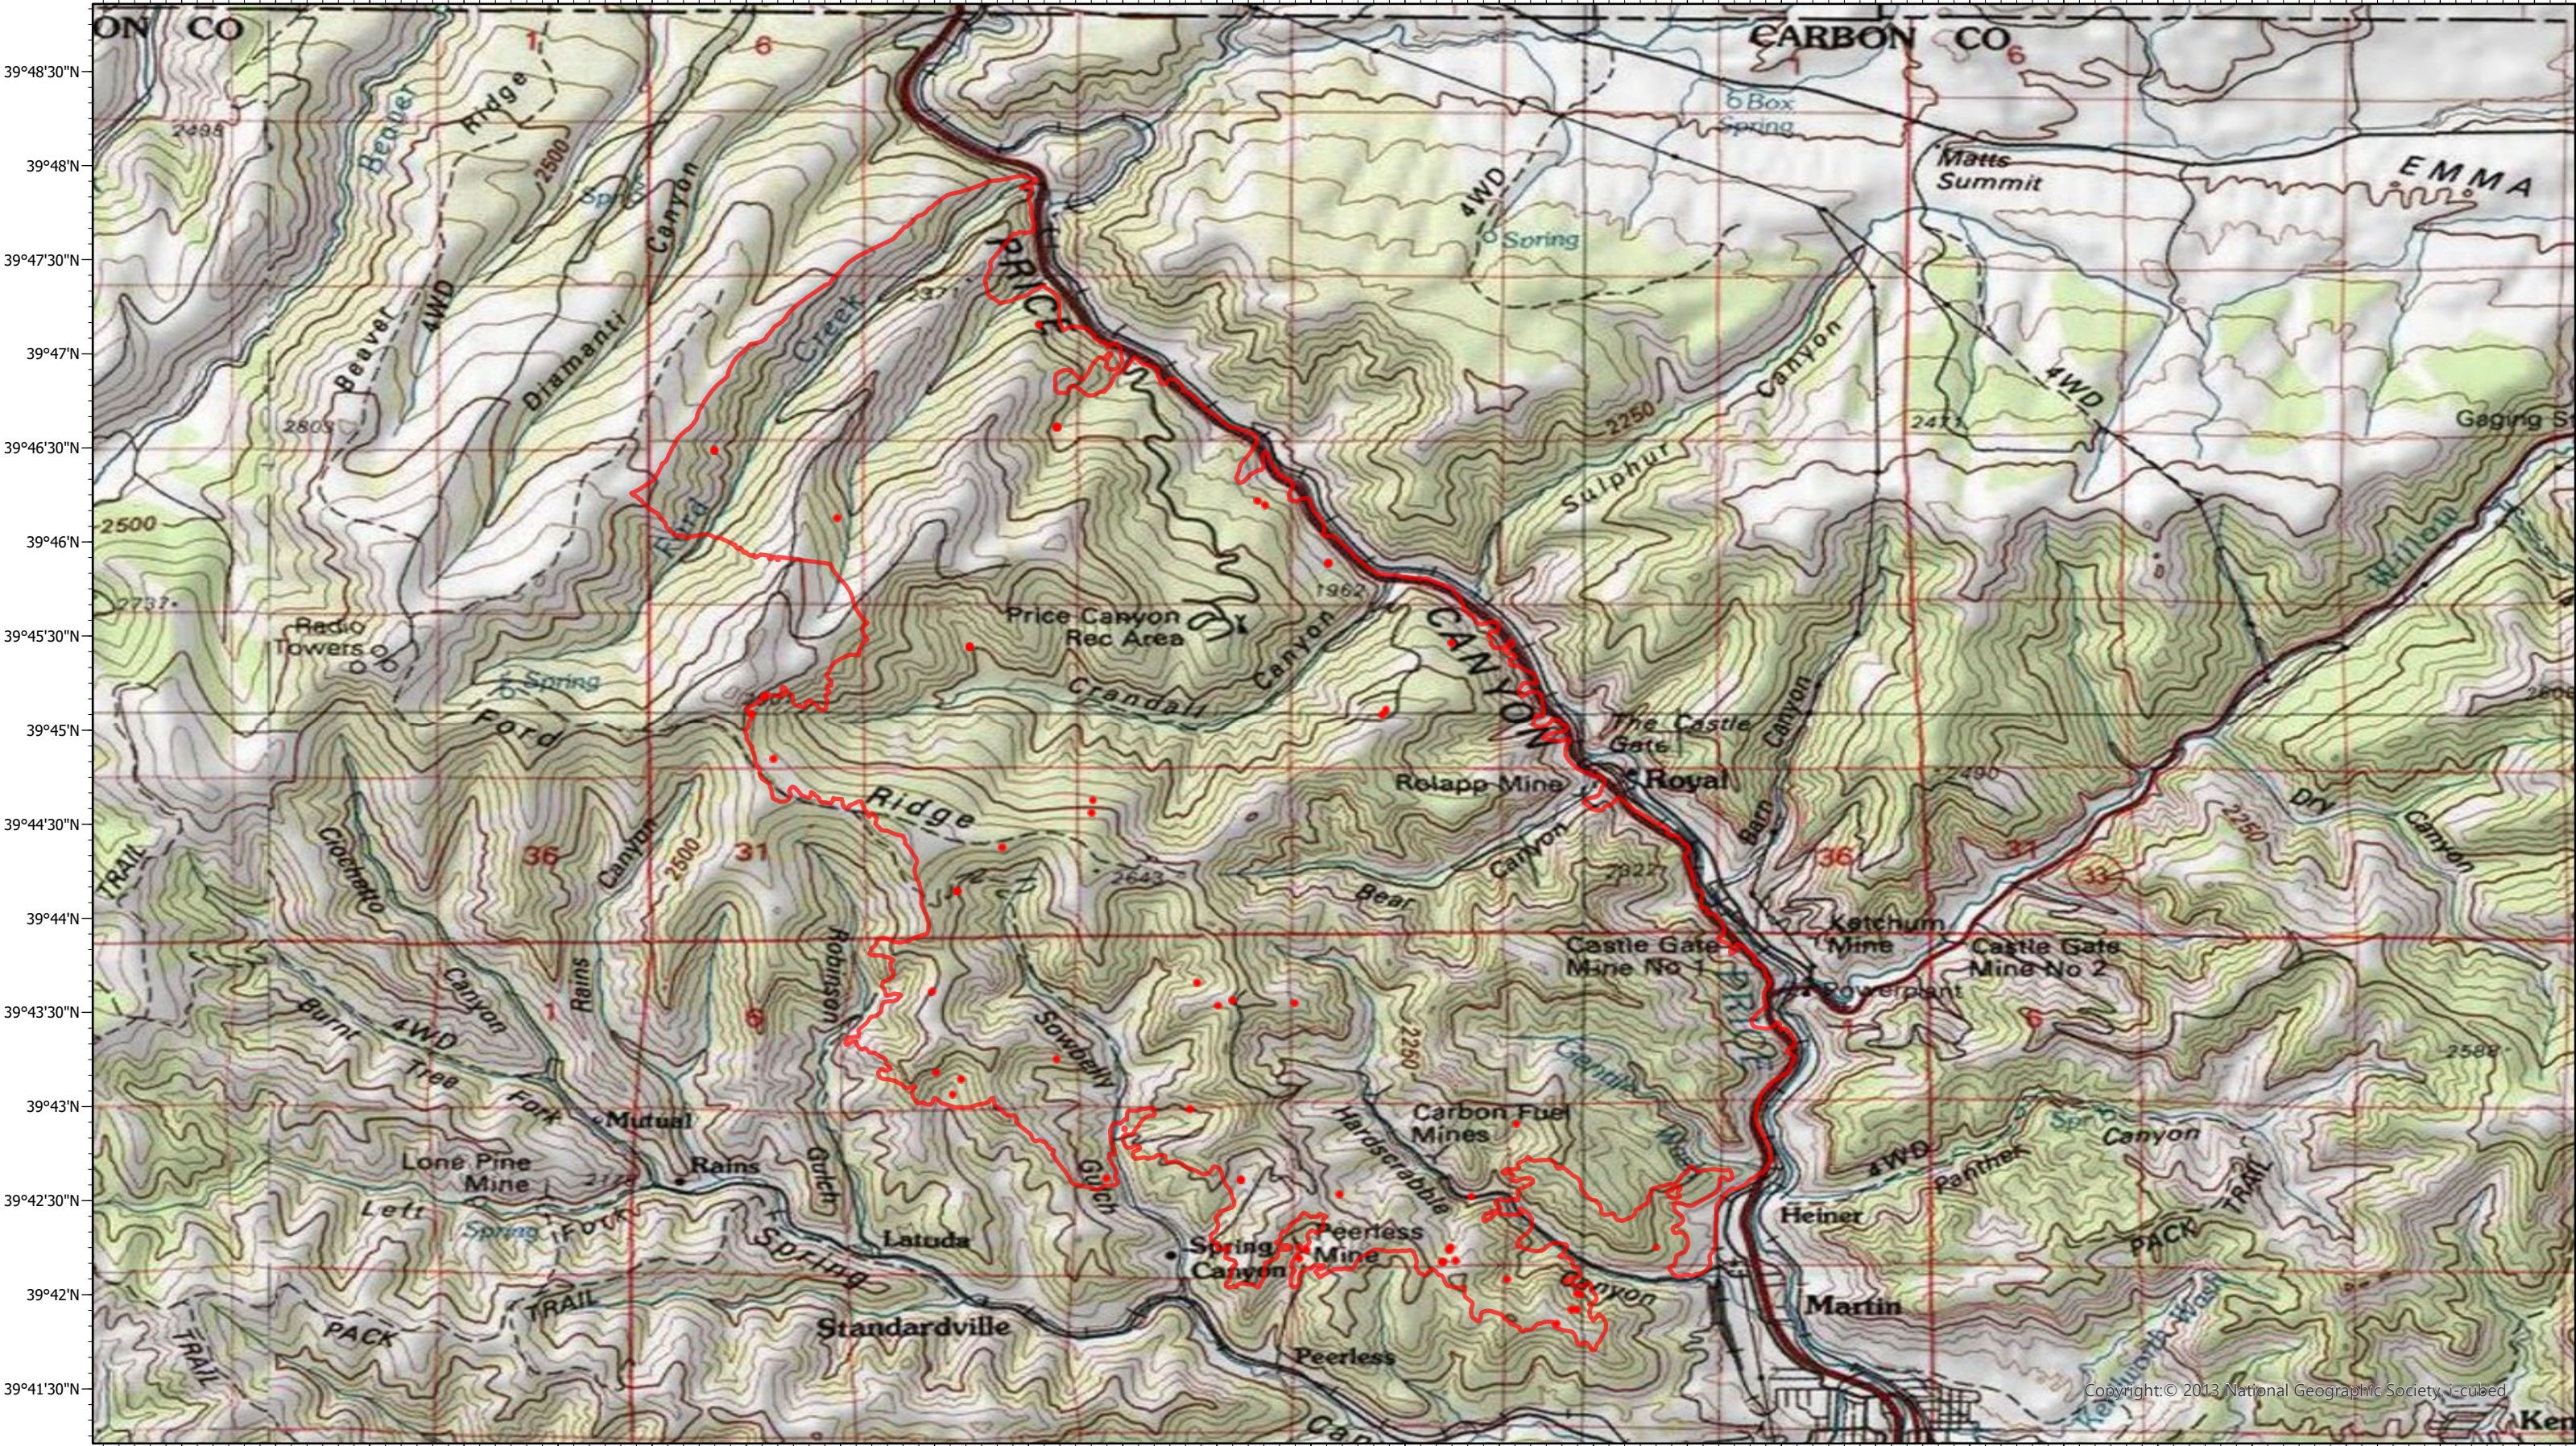

111°0'30"W 111°W 110°59'30"W 110°59'W 110°58'30"W 110°58'W 110°57'30"W 110°57'W 110°56'30"W 110°56'W 110°55'30"W 110°55'W 110°54'30"W 110°54'W 110°53'30"W 110°53'W 110°52'30"W 110°52'W 110°51'30"W 110°51'W 110°50'30"W 110°50'W 110°49'30"W 110°49'W 110°48'30"W 110°48'W

Bear UT-VLD-0127
Infrared Heat Sources
June 22, 2021 2354 MDT
12,172 Acres

● IR Isolated Heat Source
□ IR Heat Perimeter

Copyright © 2013 National Geographic Society, i-cubed