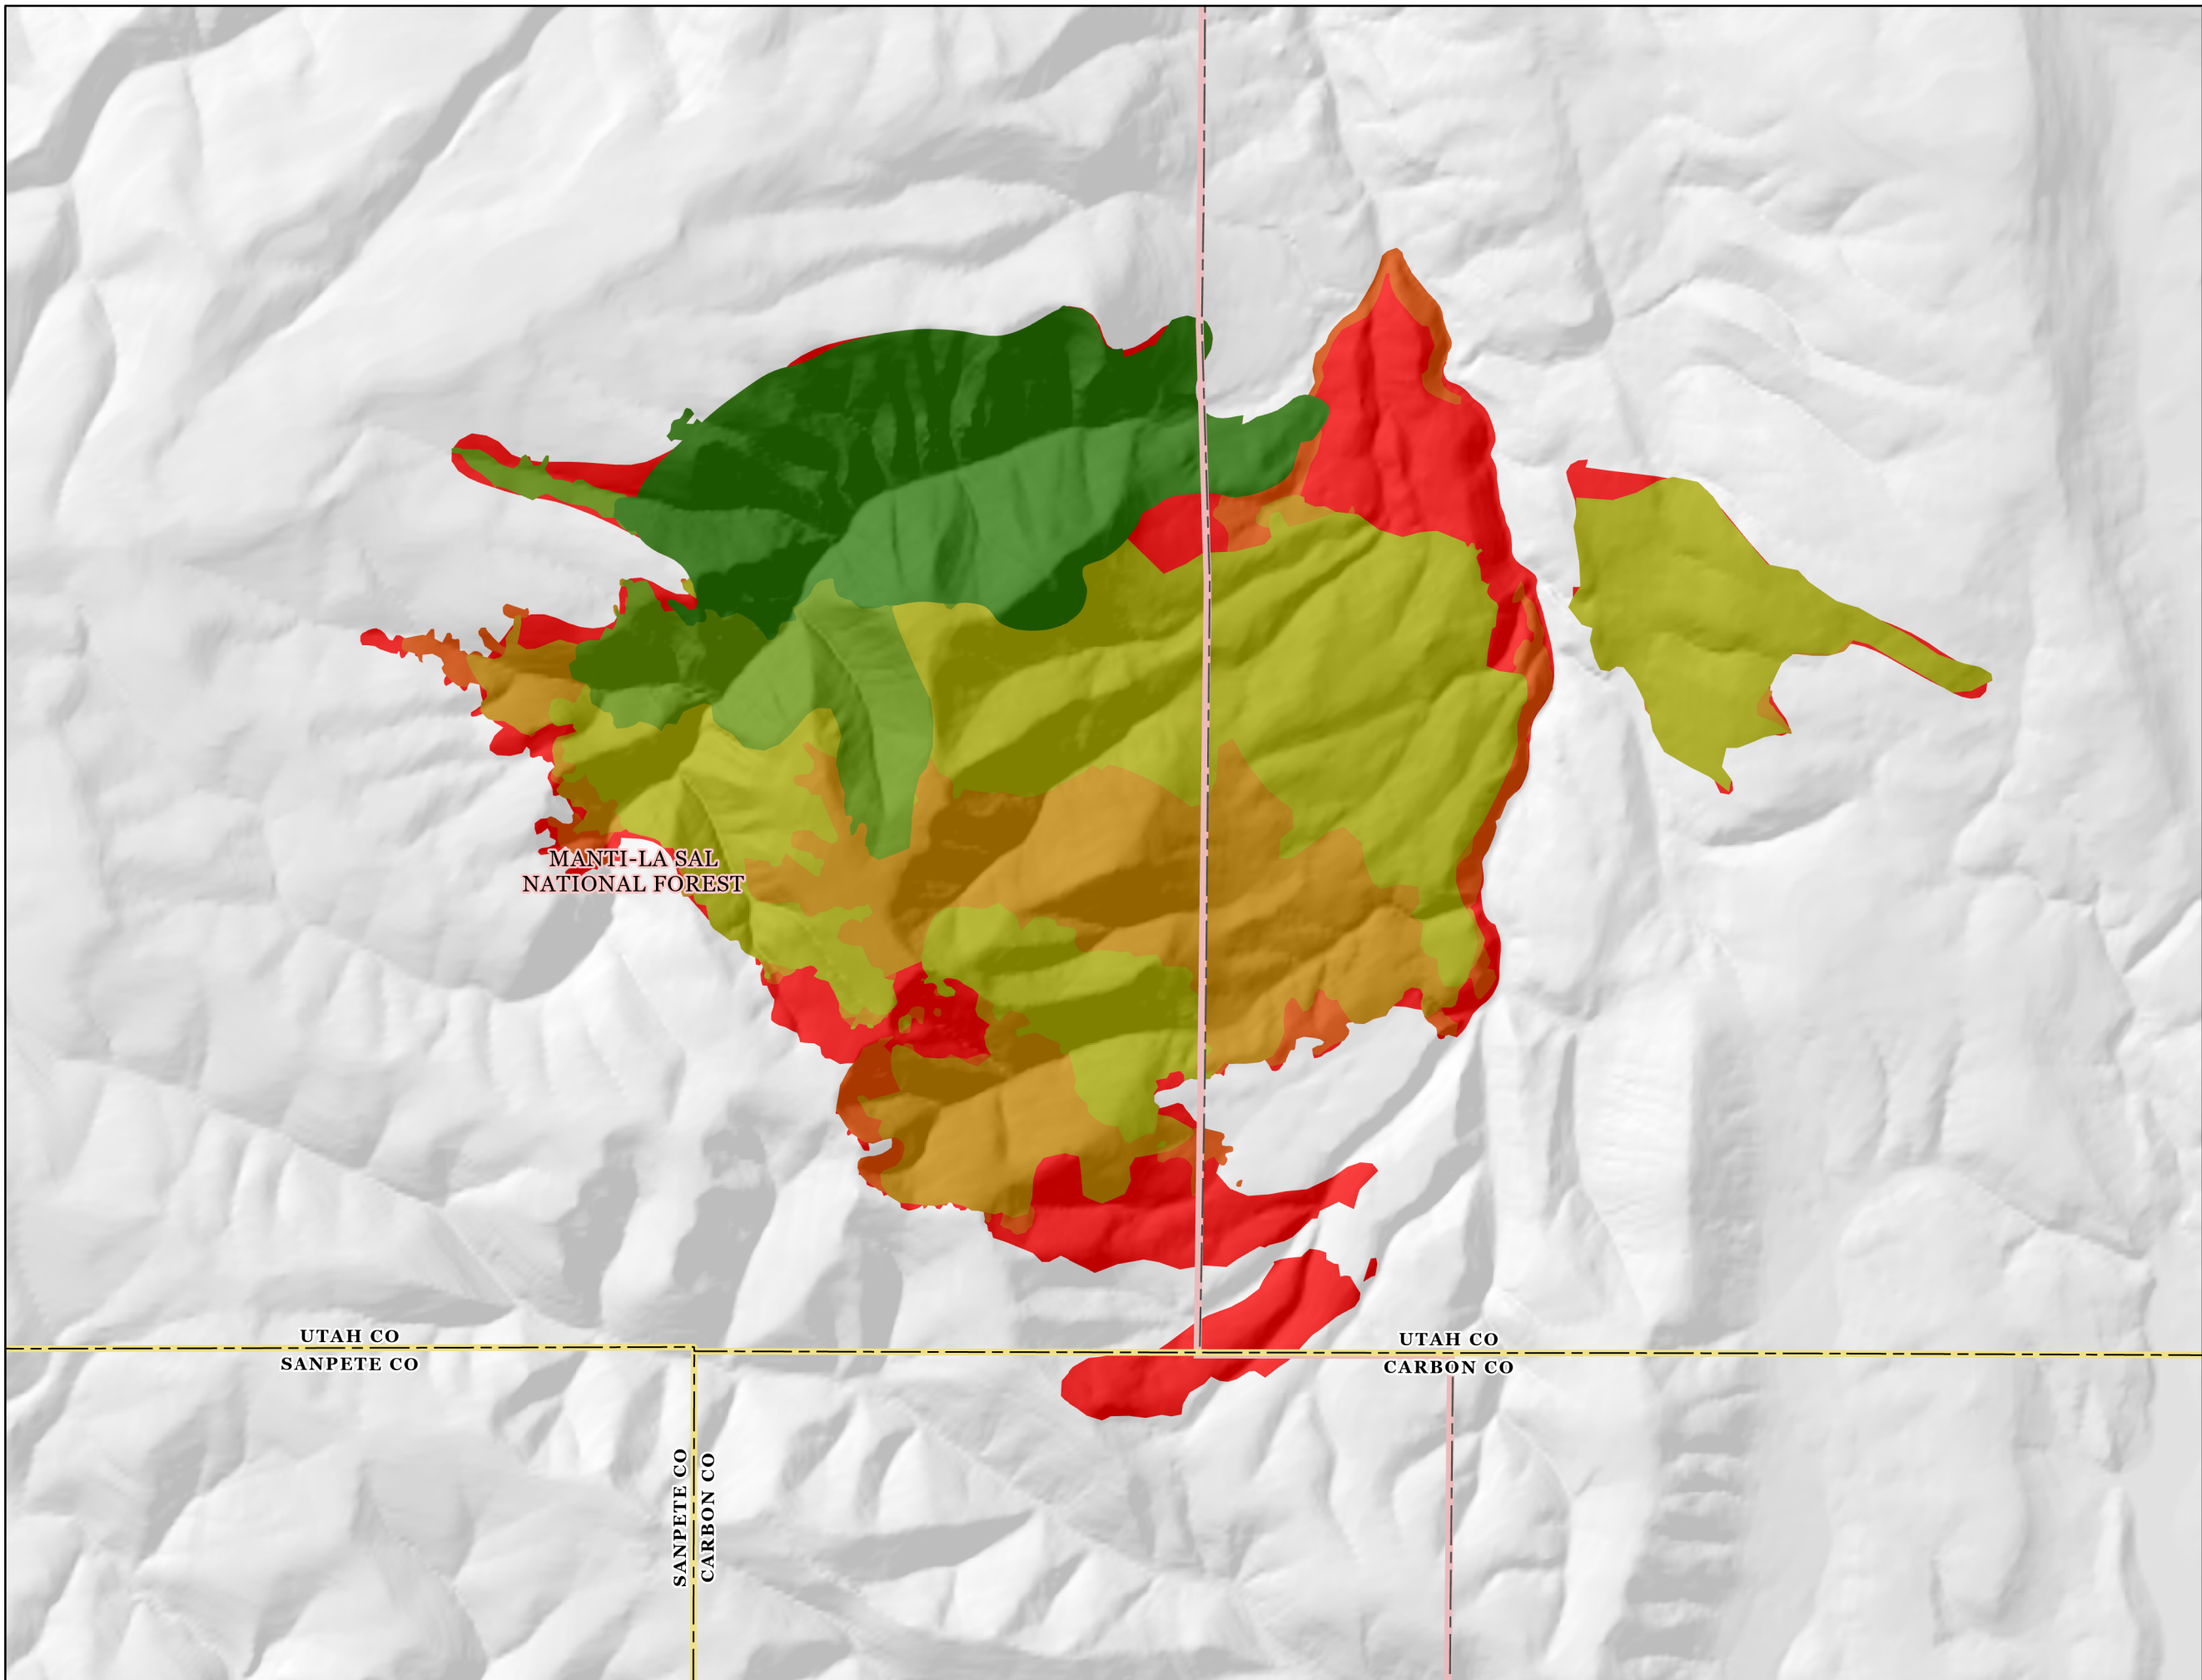

# Progression Map

## Bennion Creek Fire

UT-MLF-00115

June 14, 2012

Date	Growth	Total
June 9	- 1,410 acres growth.	
June 10	- 513 acres growth.	1,921 acres total.
June 11	- 2,784 acres growth.	4,706 acres total.
June 12	- 1,521 acres growth.	6,204 acres total.
June 13	- 310 acres growth.	6,513 acres total.
June 14	- 1,203 acres growth.	7,724 acres total.

1:40,000  
NAD 1983  
UTM 12N