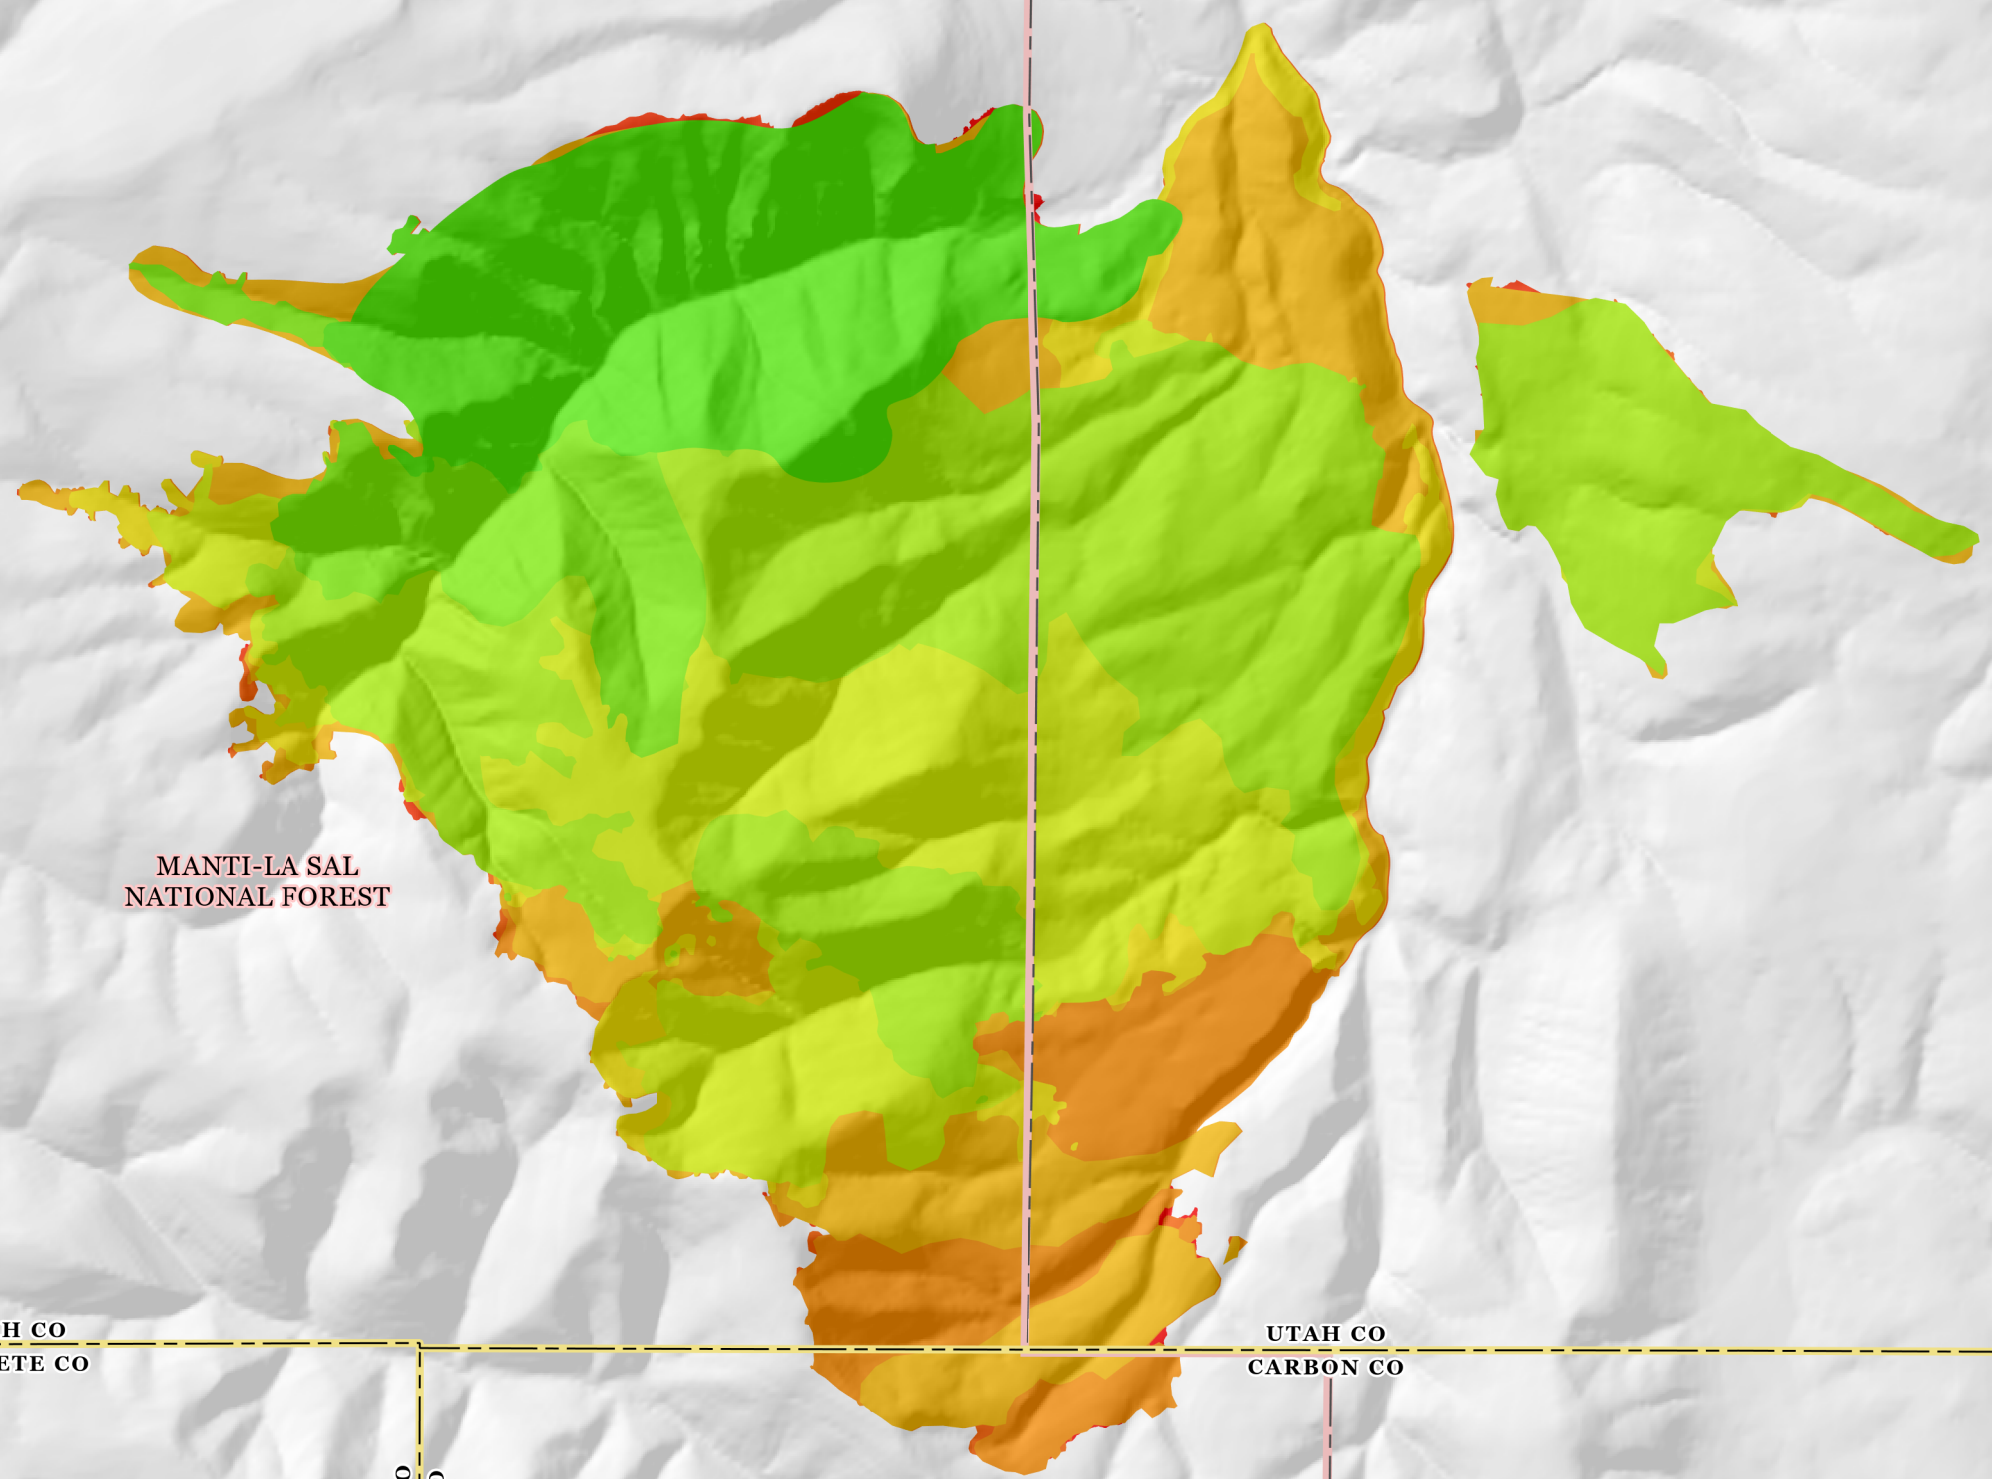

Final Progression Map

Bennion Creek Fire

UT-MLF-00115

June 21, 2021

MANTI-LA SAL
NATIONAL FOREST

UTAH CO
SANPETE CO

SANPETE CO
CARBON CO

UTAH CO
CARBON CO

Date	Growth	Total
June 9	- 1,395 acres growth.	
June 10	- 511 acres growth.	1,906 acres total.
June 11	- 2,784 acres growth.	4,690 acres total.
June 12	- 1,521 acres growth.	6,211 acres total.
June 13	- 310 acres growth.	6,521 acres total.
June 14	- 1,203 acres growth.	7,724 acres total.
June 15	- 542 acres growth.	8,266 acres total.
June 16	- 24 acres growth.	8,290 acres total.
June 17	- 17 acres growth.	8,307 acres total.
June 18	- 6 acres growth.	8,313 acres total.

1:40,000
NAD 1983
UTM 12N