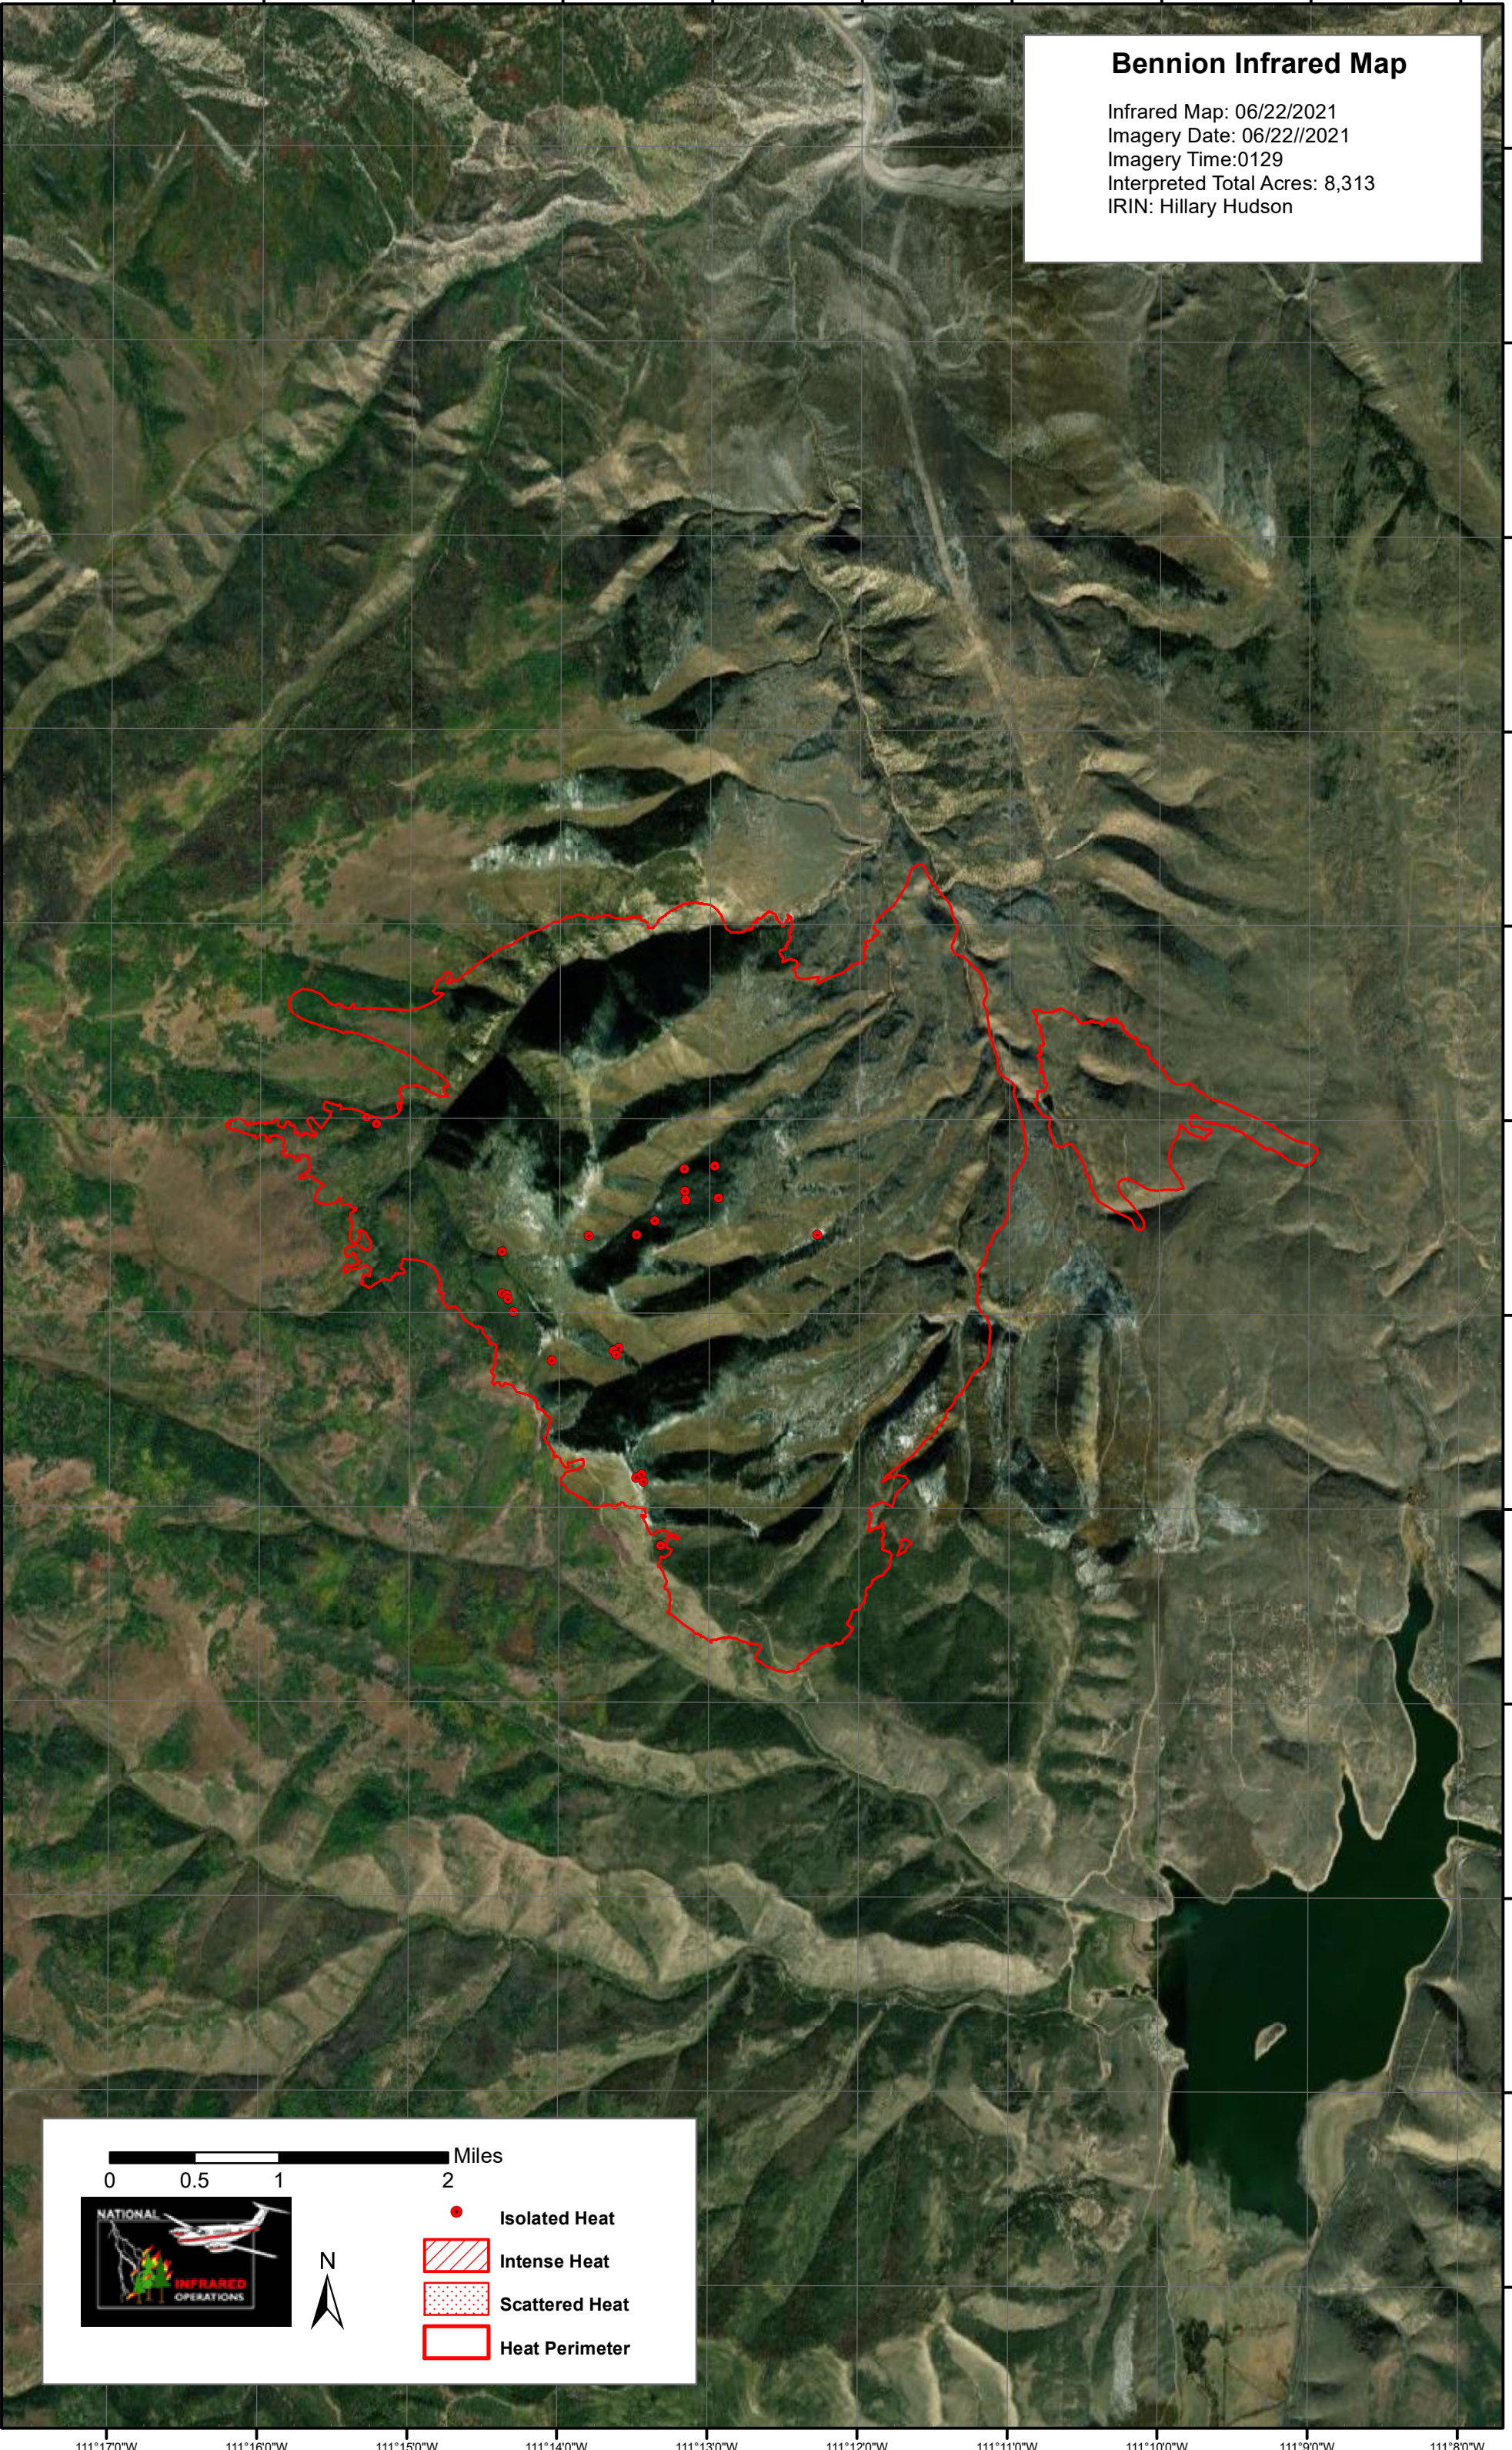

Bennion Infrared Map

Infrared Map: 06/22/2021
Imagery Date: 06/22//2021
Imagery Time:0129
Interpreted Total Acres: 8,313
IRIN: Hillary Hudson

0 0.5 1 2 Miles

- Isolated Heat
- ▨ Intense Heat
- ▤ Scattered Heat
- ▭ Heat Perimeter

111°170'W 111°160'W 111°150'W 111°140'W 111°130'W 111°120'W 111°110'W 111°100'W 111°90'W 111°80'W

39°56'0"N
39°55'0"N
39°54'0"N
39°53'0"N
39°52'0"N
39°51'0"N
39°50'0"N
39°49'0"N
39°48'0"N
39°47'0"N
39°46'0"N
39°45'0"N

39°56'0"N
39°55'0"N
39°54'0"N
39°53'0"N
39°52'0"N
39°51'0"N
39°50'0"N
39°49'0"N
39°48'0"N
39°47'0"N
39°46'0"N
39°45'0"N