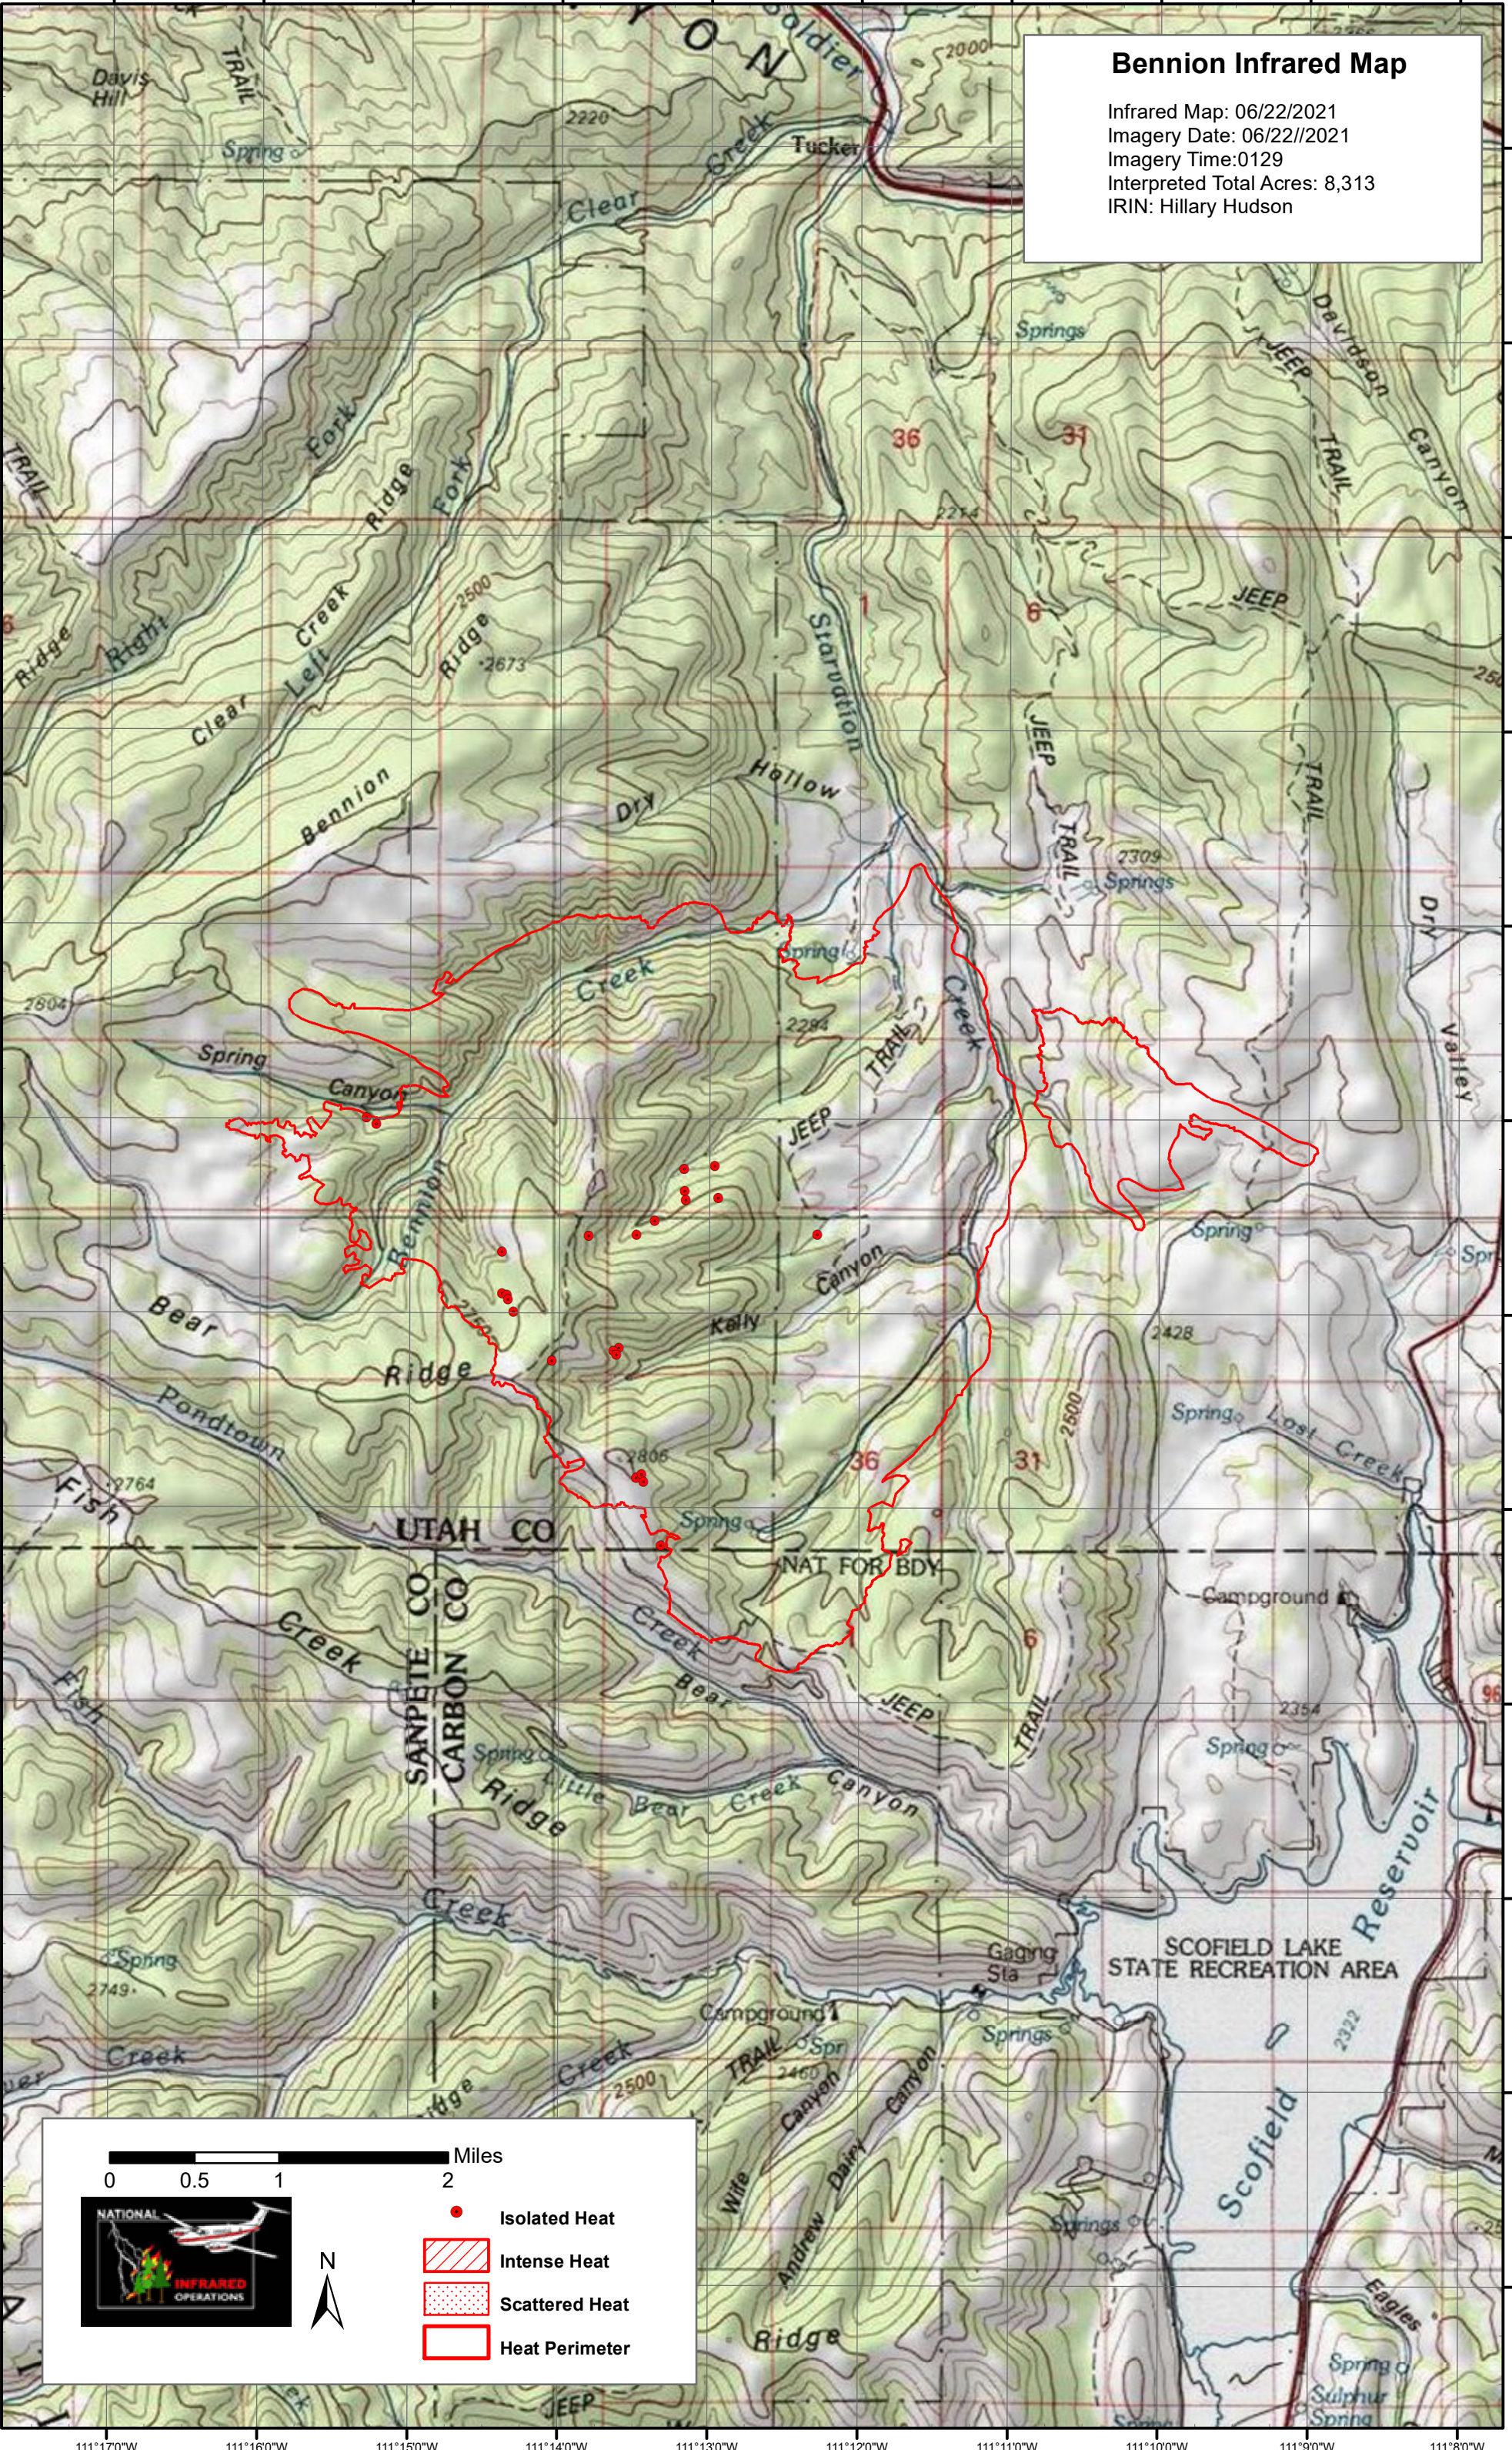

Bennion Infrared Map

Infrared Map: 06/22/2021
Imagery Date: 06/22/2021
Imagery Time: 0129
Interpreted Total Acres: 8,313
IRIN: Hillary Hudson

0 0.5 1 2 Miles

- Isolated Heat
- ▨ Intense Heat
- ▤ Scattered Heat
- ▭ Heat Perimeter