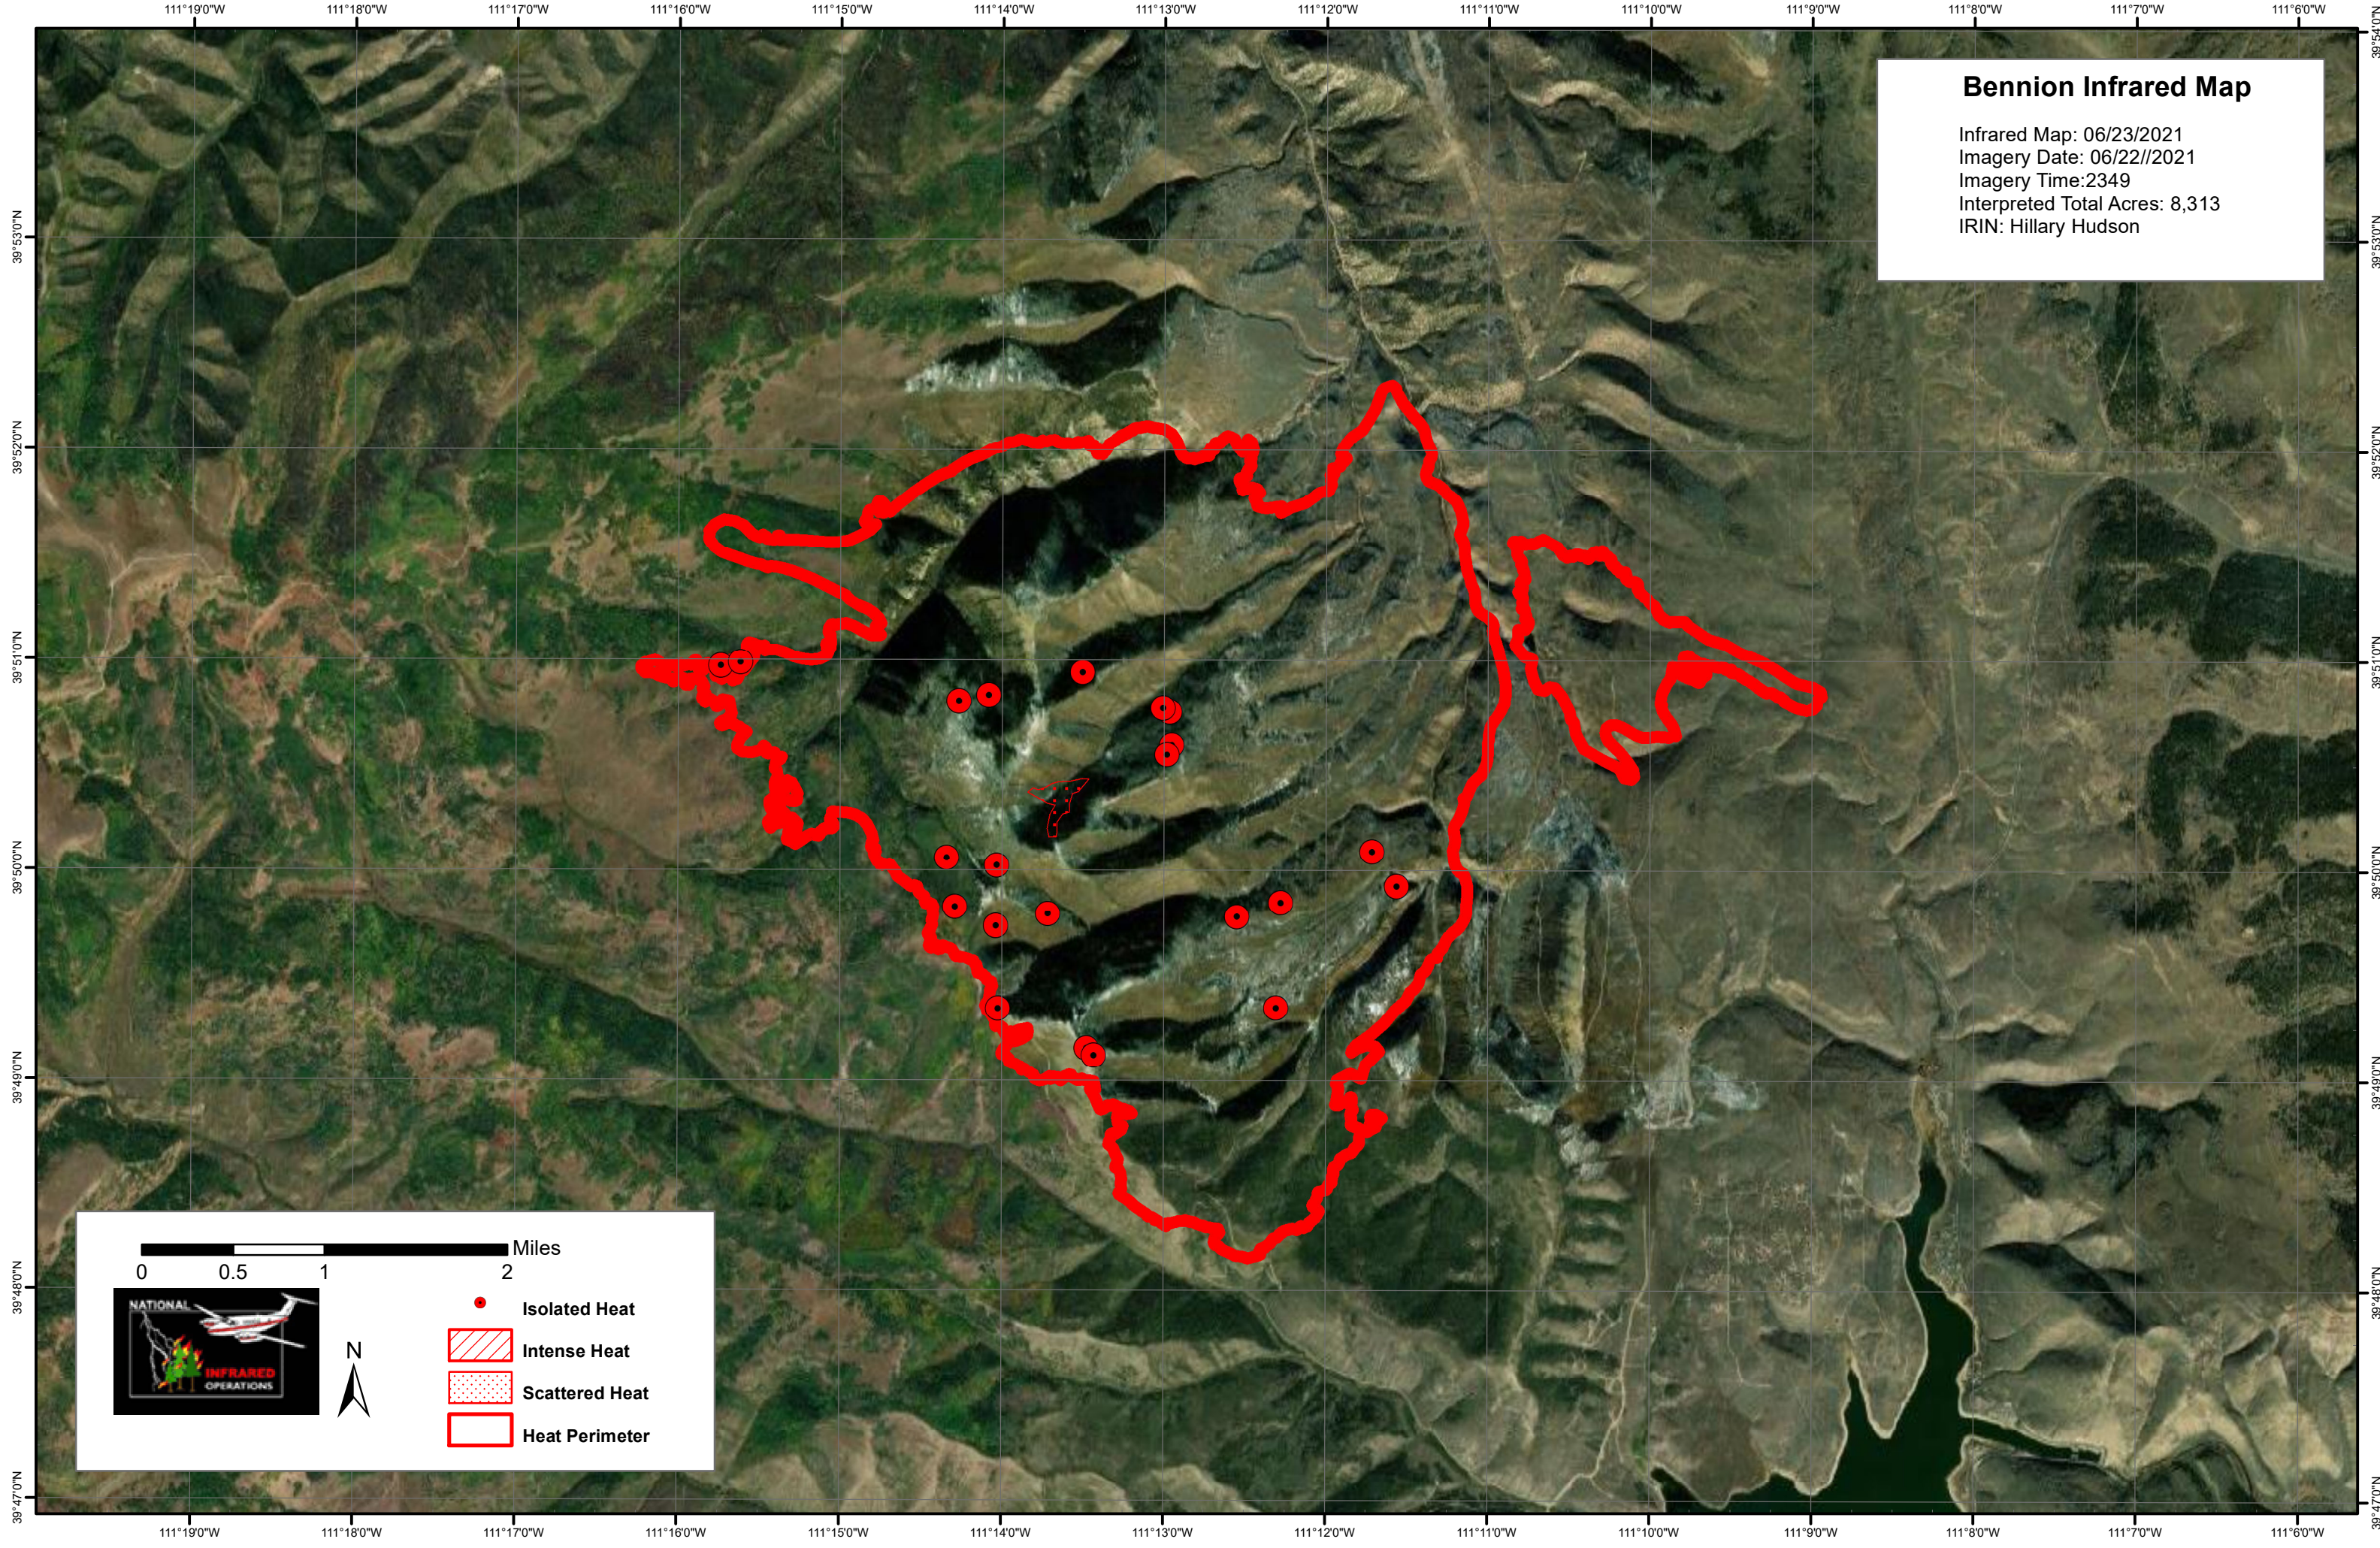

Bennion Infrared Map

Infrared Map: 06/23/2021
Imagery Date: 06/22//2021
Imagery Time:2349
Interpreted Total Acres: 8,313
IRIN: Hillary Hudson

0 0.5 1 2 Miles

N

- Isolated Heat
- ▨ Intense Heat
- ▤ Scattered Heat
- ▭ Heat Perimeter