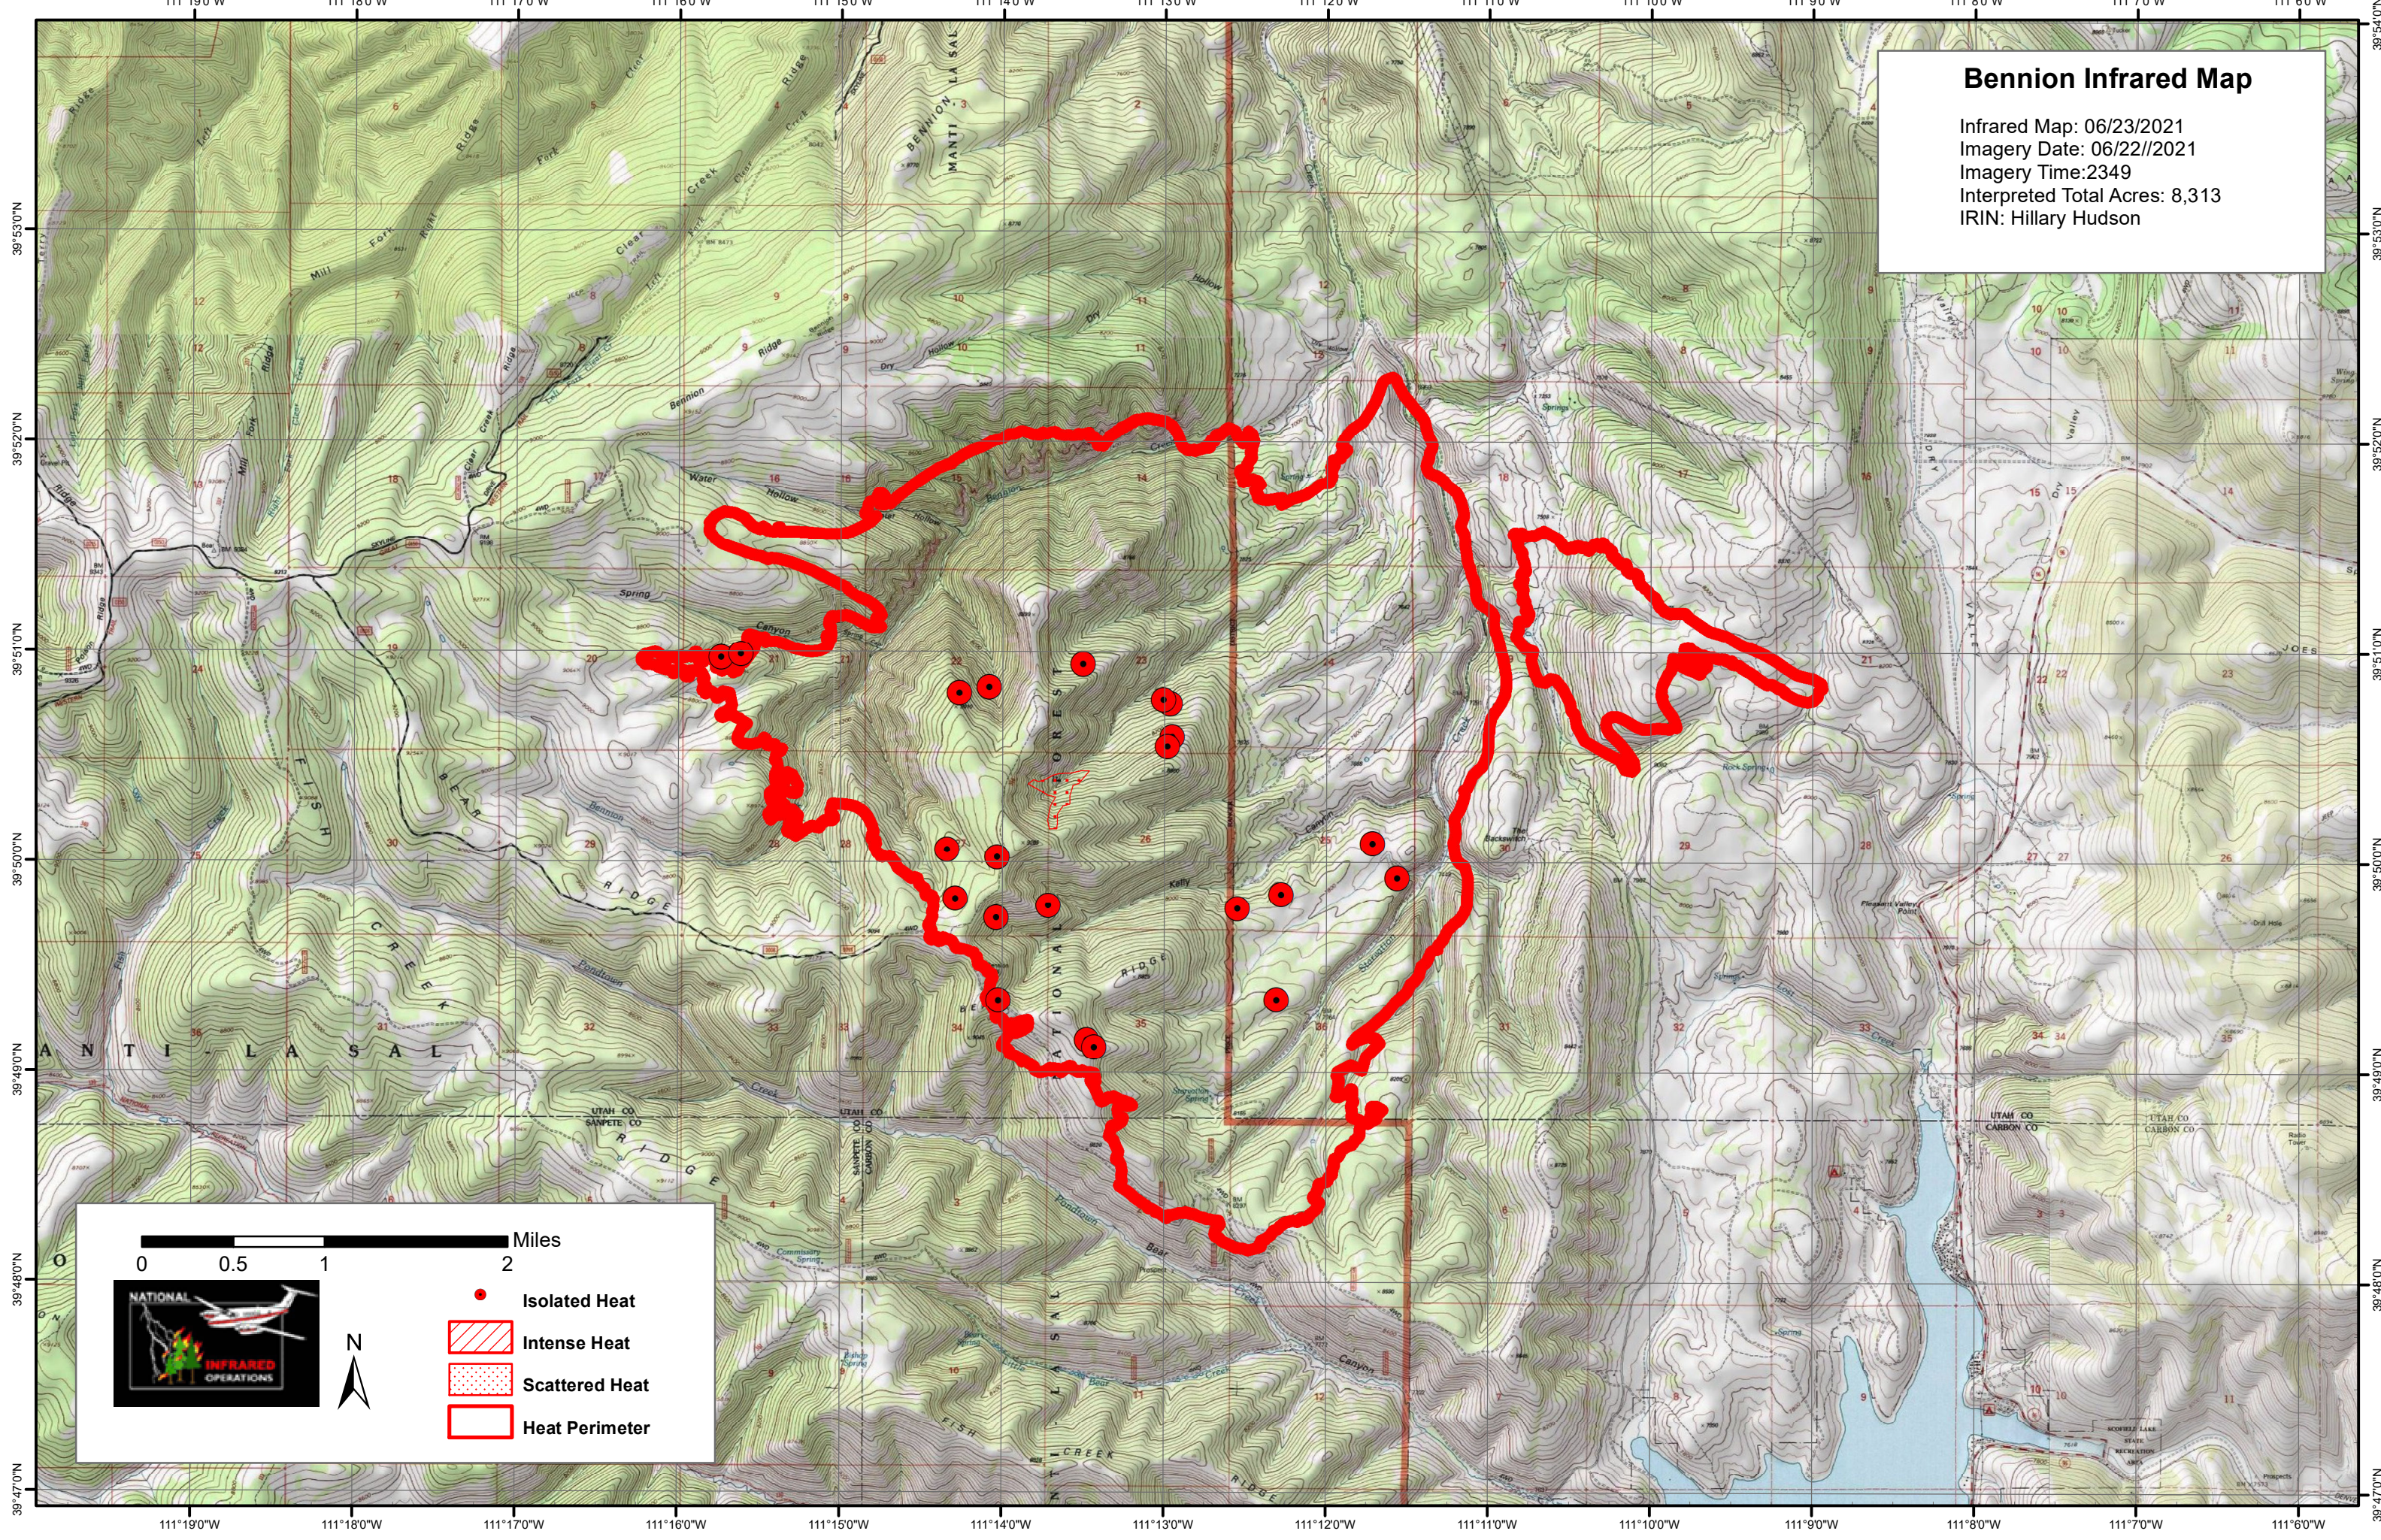

Bennion Infrared Map

Infrared Map: 06/23/2021
Imagery Date: 06/22/2021
Imagery Time: 2349
Interpreted Total Acres: 8,313
IRIN: Hillary Hudson

0 0.5 1 2 Miles

Isolated Heat (Red circle)
Intense Heat (Red hatched box)
Scattered Heat (Red dotted box)
Heat Perimeter (Red outline)