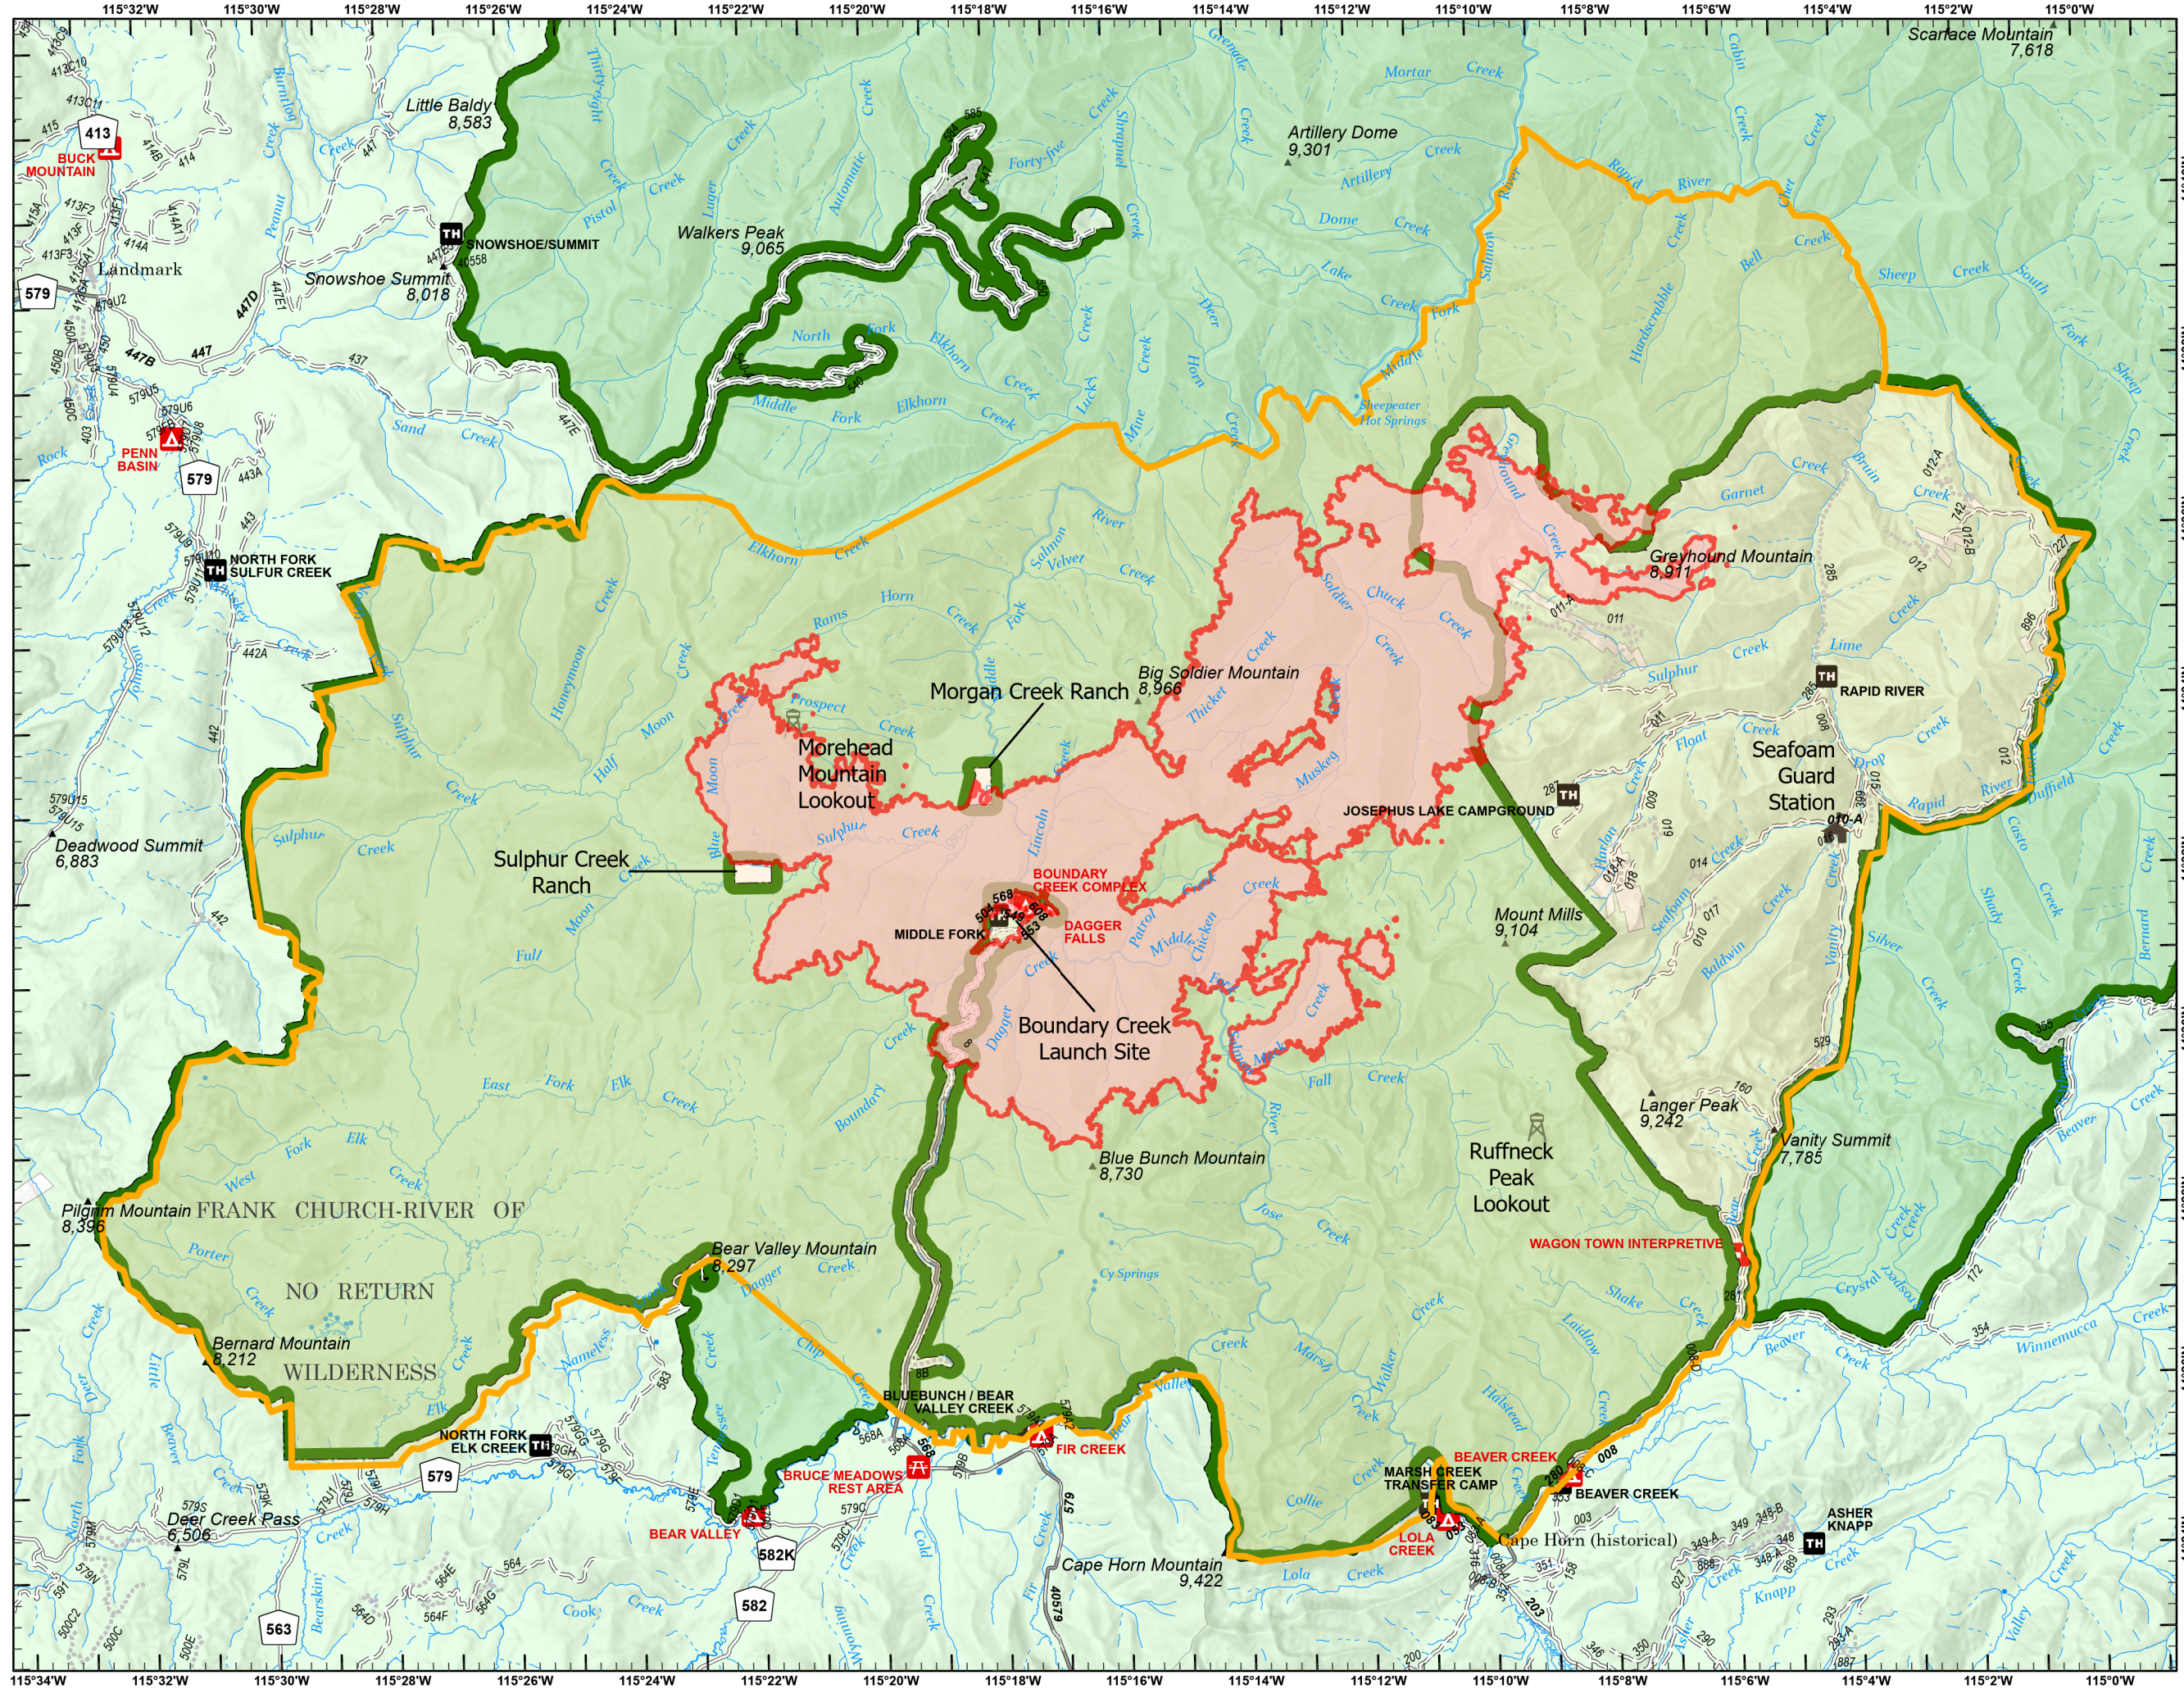

BOUNDARY INFORMATION

ID-SCF-021230
9/7/2021

est. 29771 acres on
 09/06/2021 2255

-  Boundary Fire Perimeter
-  Guard Station
-  Lookout
-  Area Closure
-  FCRNR Wilderness Boundary
-  Forest Service Land

9/7/2021 1231
 Acres from IR

PCS: NAD 1983 UTM Zone 11N
 1:135,000

Boundary Fire
 InciWeb

1 Miles