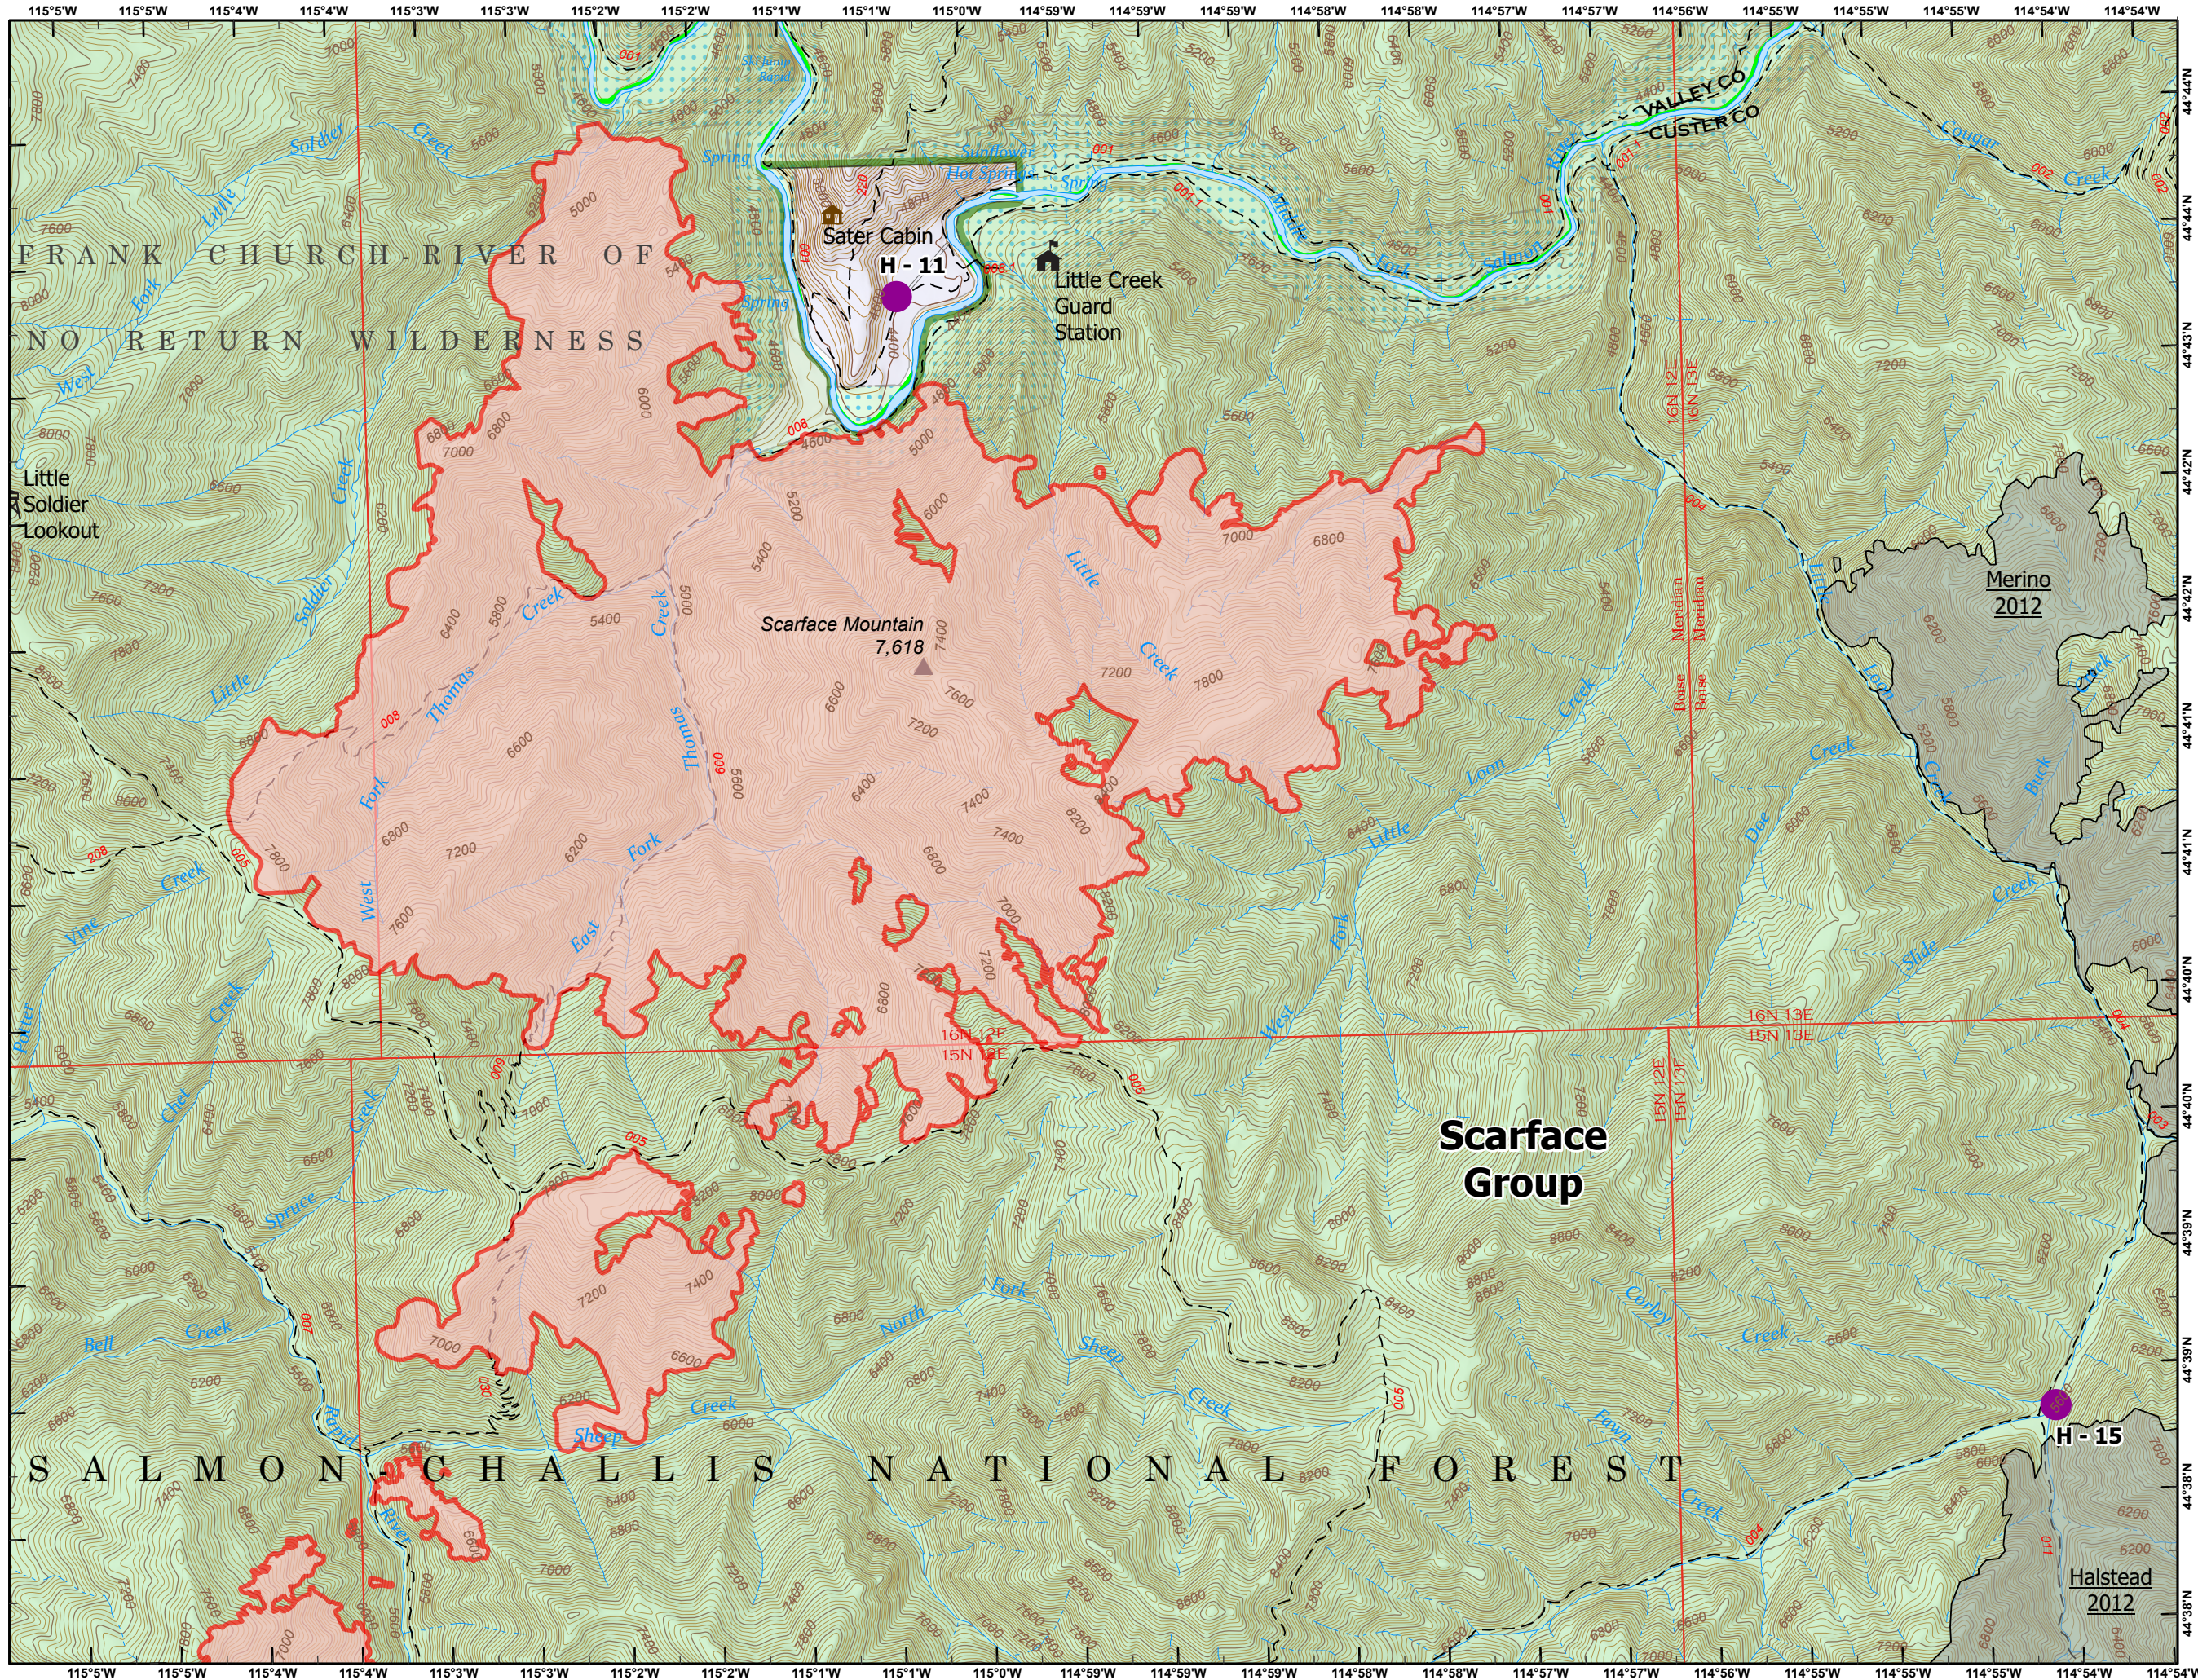

# BOUNDARY

## IAP

SCARFACE GROUP  
ID-SCF-021230  
9/15/2021

est. 60,979 acres on  
09/13/2021 1959

-  Helispot
-  Trail
-  Federal Wilderness Boundary
-  Wildfire Daily Fire Perimeter

9/14/2021 2138

PCS: NAD 1983 UTM Zone 11N

1.5 Miles

H-11

H-15

Scarface Group

Scarface Mountain  
7,618

Merino  
2012

Halstead  
2012