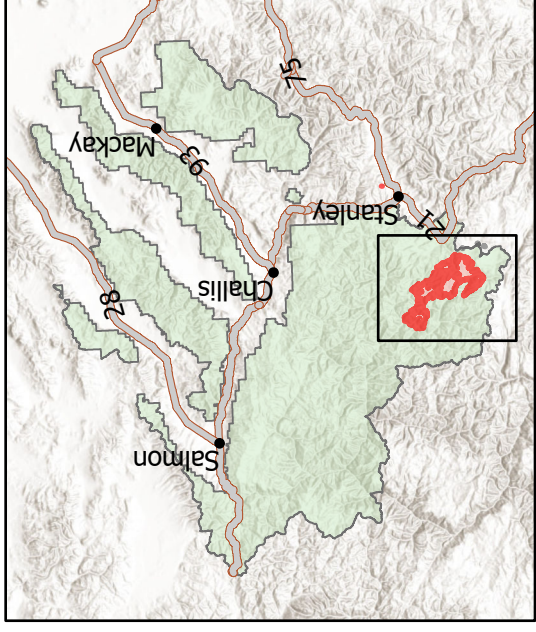

BOUNDARY INFORMATION

ID-SCF-021230
9/20/2021
est. 73,620 acres on
09/17/2021 2002hrs

09/17/2021 2002hrs

- Cabin
- Guard Station
- Lookout
- Boy Scout Camp
- FCRNR Wilderness Boundary
- Forest Service Land
- Area Closure
- Other
- Boundary Fire Perimeter

4 Miles