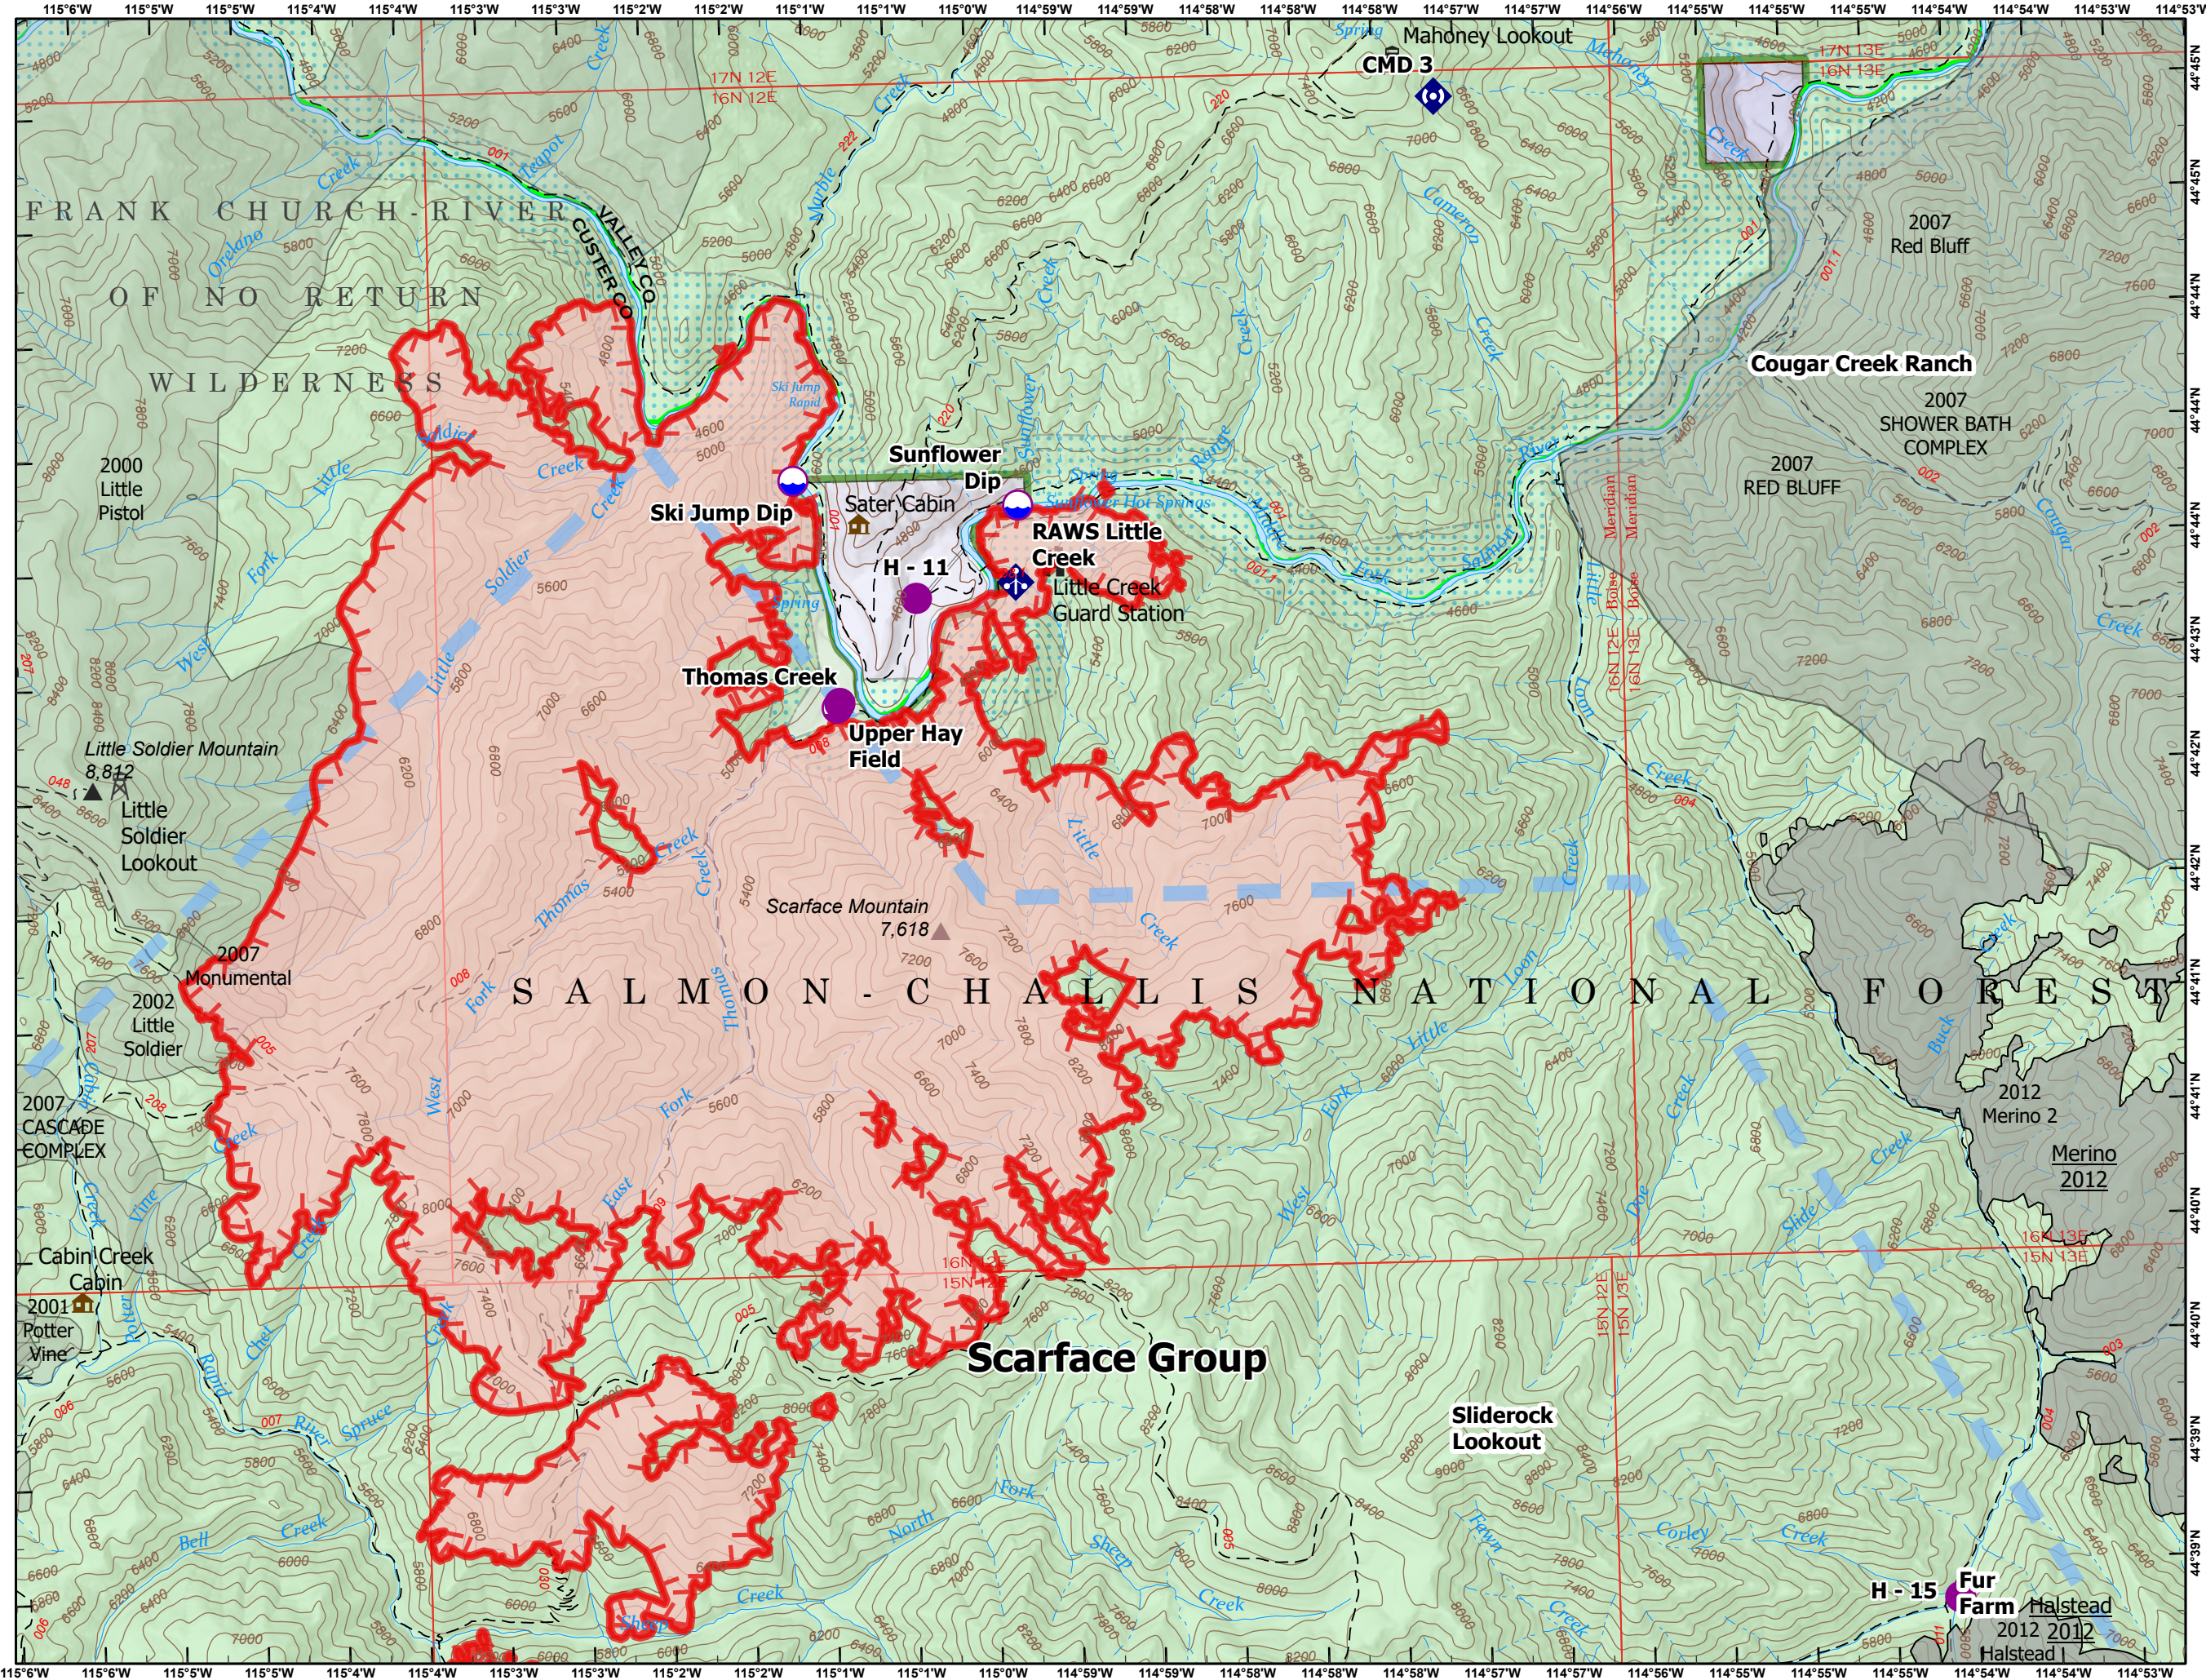

BOUNDARY

IAP

SULPHUR GROUP
ID-SCF-021230
9/20/2021

est. 73,620 acres on
09/17/2021 2002hrs

- Check Point
- Dip Site
- Helispot
- Camp
- Fire Origin
- Other
- Bridge
- Repeater
- Restricted Water Source
- Temporary Flight Restriction
- Fire Edge
- Trail
- Gravel Road
- Dirt Roads
- Unimproved Roads
- Closed Roads
- Roads Open to All Vehicles, Yearlong
- Non-paved road
- Boise National Forest Administered By Salmon-Challis
- Federal Wilderness Boundary
- Fire History
- Other
- Wildfire Daily Fire Perimeter

- Dip Site
- Helispot
- Repeater
- Temporary Flight Restriction
- Fire Edge
- Trail
- Dirt Roads
- Unimproved Roads
- Closed Roads
- Roads Open to All Vehicles, Yearlong
- Federal Wilderness Boundary
- Fire History
- Wildfire Daily Fire Perimeter

9/19/2021 2106

PCS: NAD 1983 UTM Zone 11N

1.5 Miles

BOUNDARY

IAP

SCARFACE GROUP
ID-SCF-021230
9/20/2021

est. 73,620 acres on
09/17/2021 2002hrs

-  Dip Site
-  Helispot
-  Sling Site
-  Mobile Weather Unit
-  Repeater
-  Temporary Flight Restriction
-  Fire Edge
-  Trail
-  Federal Wilderness Boundary
-  Fire History
-  Wildfire Daily Fire Perimeter

9/19/2021 2051

PCS: NAD 1983 UTM Zone 11N

1.5 Miles

BOUNDARY INFORMATION

ID-SCF-021230
9/20/2021
est. 73,620 acres on
09/17/2021 2002hrs

09/17/2021 2002hrs

-  Cabin
-  Guard Station
-  Lookout
-  Boy Scout Camp
-  FCRNR Wilderness Boundary
-  Forest Service Land
-  Area Closure
-  Other
-  Boundary Fire Perimeter