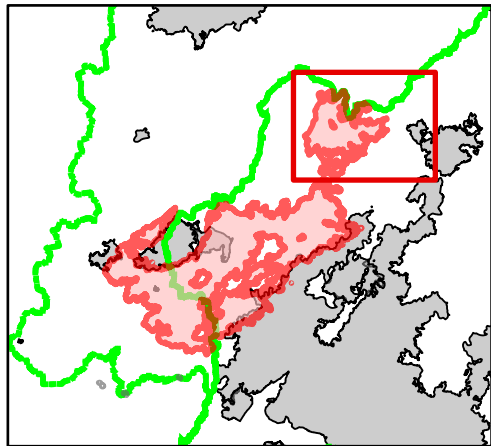

9/19/2021 2106

PCS: NAD 1983 UTM Zone 11N

1.5 Miles

BOUNDARY

IAP

SCARFACE GROUP
ID-SCF-021230
9/20/2021

est. 73,620 acres on
09/17/2021 2002hrs

-  Dip Site
-  Helispot
-  Sling Site
-  Mobile Weather Unit
-  Repeater
-  Temporary Flight Restriction
-  Fire Edge
-  Trail
-  Federal Wilderness Boundary
-  Fire History
-  Wildfire Daily Fire Perimeter

9/19/2021 2051

PCS: NAD 1983 UTM Zone 11N

1.5 Miles

BOUNDARY INFORMATION

ID-SCF-021230
9/20/2021
est. 73,620 acres on
09/17/2021 2002hrs

09/17/2021 2002hrs

-  Cabin
-  Guard Station
-  Lookout
-  Boy Scout Camp
-  FCRNR Wilderness Boundary
-  Forest Service Land
-  Area Closure
-  Other
-  Boundary Fire Perimeter