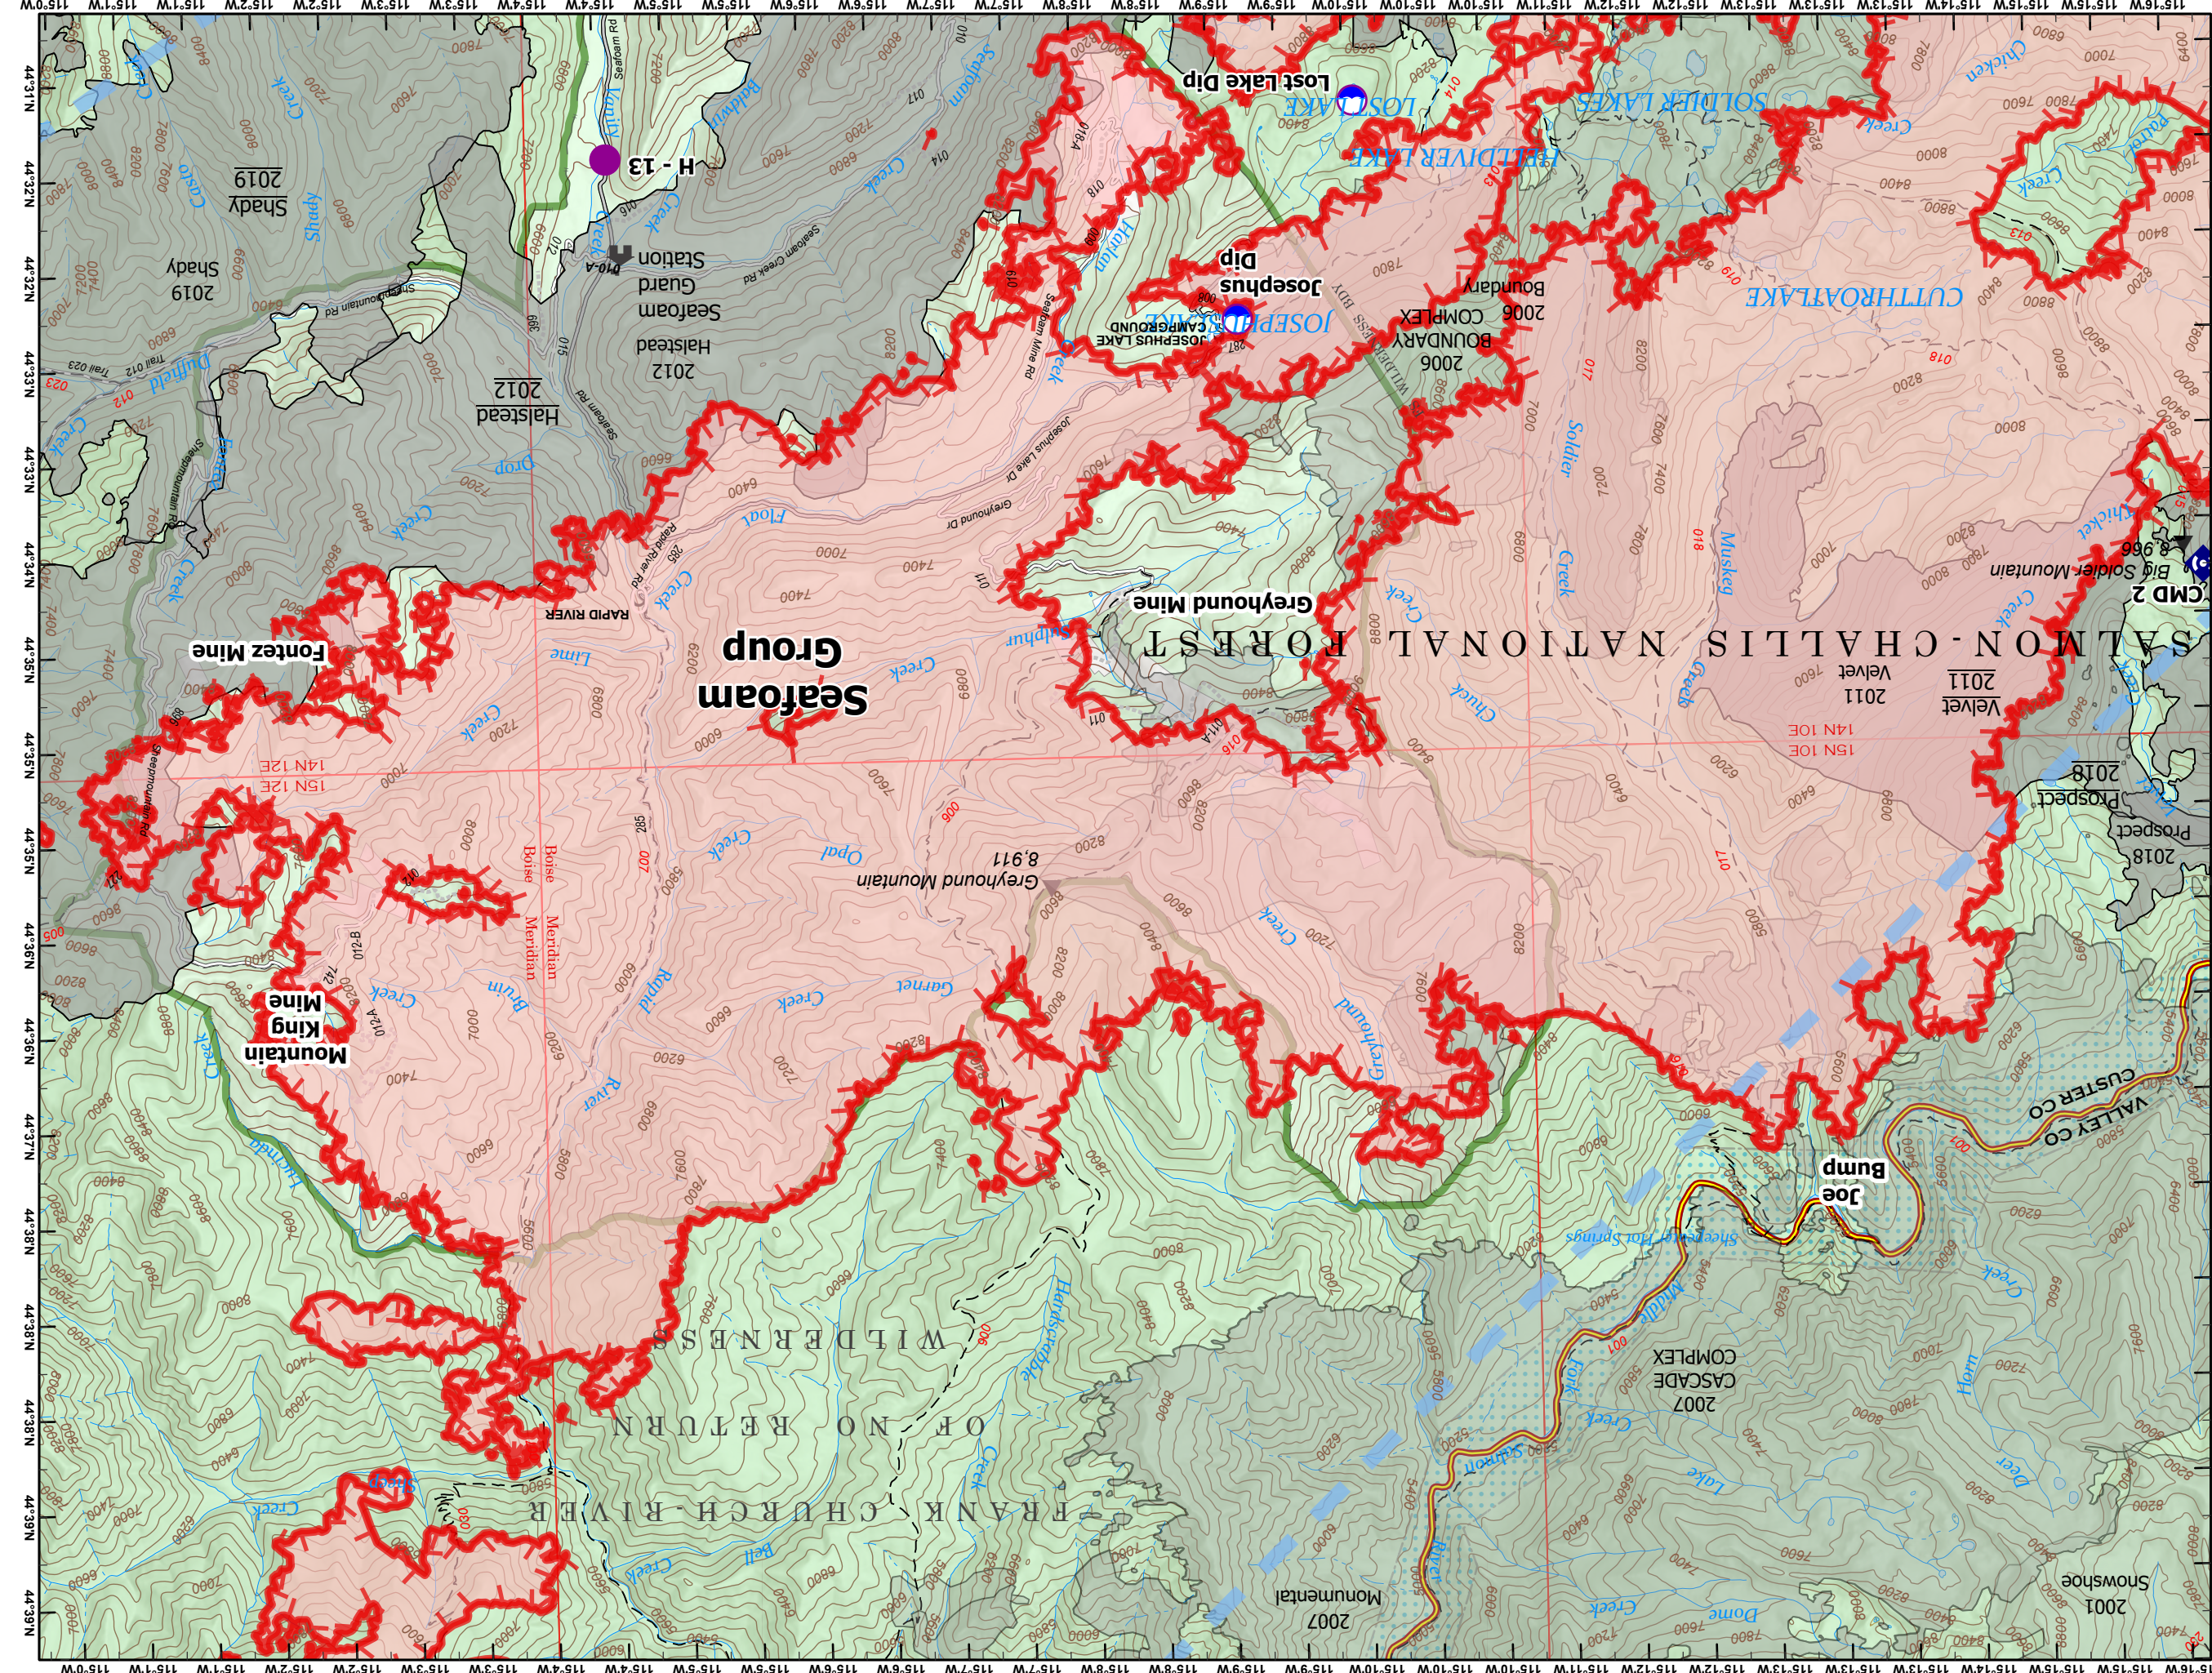

BOUNDARY

IAP

SULPHUR GROUP
ID-SCF-021230
9/20/2021

est. 73,620 acres on
09/17/2021 2002hrs

- Check Point
- Dip Site
- Helispot
- Camp
- Fire Origin
- Other
- Bridge
- Repeater
- Restricted Water Source
- Temporary Flight Restriction
- Fire Edge
- Trail
- Gravel Road
- Dirt Roads
- Unimproved Roads
- Closed Roads
- Roads Open to All Vehicles, Yearlong
- Non-paved road
- Boise National Forest Administered By Salmon-Challis
- Federal Wilderness Boundary
- Fire History
- Other
- Wildfire Daily Fire Perimeter

9/19/2021 2138

PCS: NAD 1983 UTM Zone 11N

1.5 Miles

BOUNDARY

IAP

SEAFOAM GROUP
ID-SCF-021230

9/20/2021

est. 73,620 acres on
09/17/2021 2002hrs

- Dip Site
- Helispot
- Repeater
- Temporary Flight Restriction
- Fire Edge
- Trail
- Dirt Roads
- Unimproved Roads
- Closed Roads
- Roads Open to All Vehicles, Yearlong
- Federal Wilderness Boundary
- Fire History
- Wildfire Daily Fire Perimeter

9/19/2021 2106

PCS: NAD 1983 UTM Zone 11N

1.5 Miles

BOUNDARY

IAP

SCARFACE GROUP
ID-SCF-021230
9/20/2021

est. 73,620 acres on
09/17/2021 2002hrs

-  Dip Site
-  Helispot
-  Sling Site
-  Mobile Weather Unit
-  Repeater
-  Temporary Flight Restriction
-  Fire Edge
-  Trail
-  Federal Wilderness Boundary
-  Fire History
-  Wildfire Daily Fire Perimeter