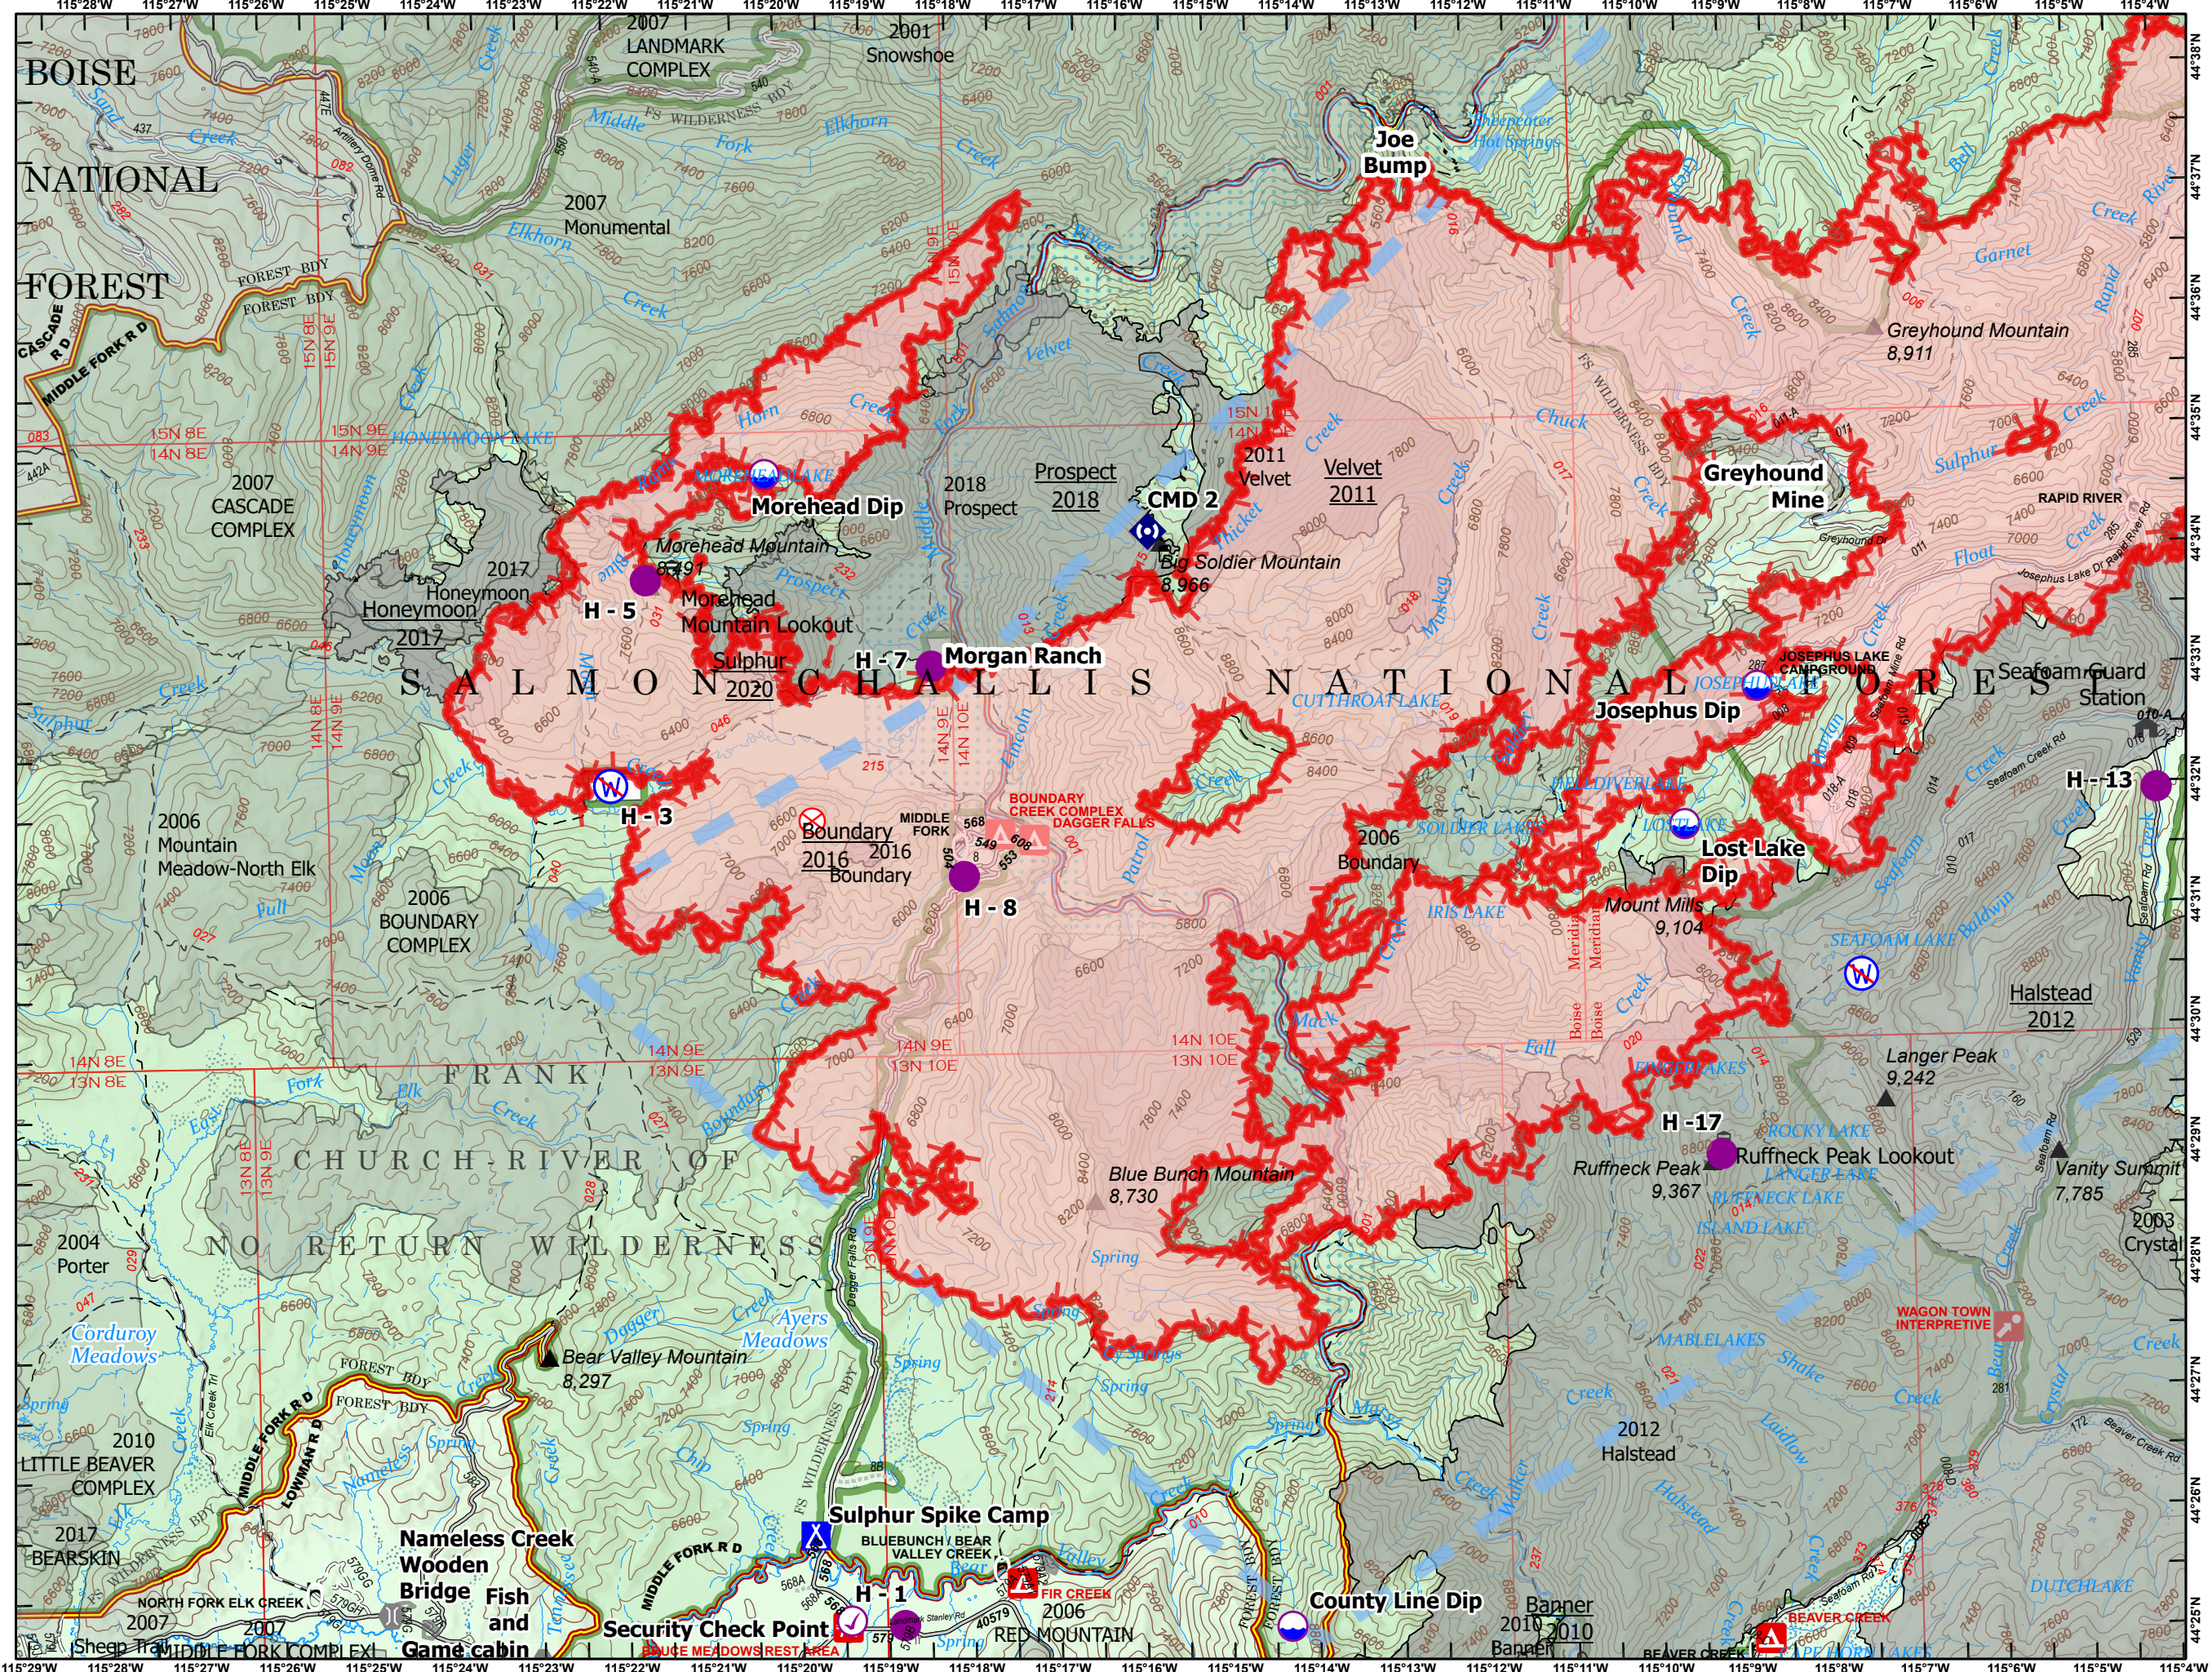

BOUNDARY

IAP

SULPHUR GROUP
ID-SCF-021230
9/20/2021

est. 73,620 acres on
09/17/2021 2002hrs

- Check Point
- Dip Site
- Helispot
- Camp
- Fire Origin
- Other
- Bridge
- Repeater
- Restricted Water Source
- Temporary Flight Restriction
- Fire Edge
- Trail
- Gravel Road
- Dirt Roads
- Unimproved Roads
- Closed Roads
- Roads Open to All Vehicles, Yearlong
- Non-paved road
- Boise National Forest Administered By Salmon-Challis
- Federal Wilderness Boundary
- Fire History
- Other
- Wildfire Daily Fire Perimeter

9/19/2021 2138

PCS: NAD 1983 UTM Zone 11N

1.5 Miles