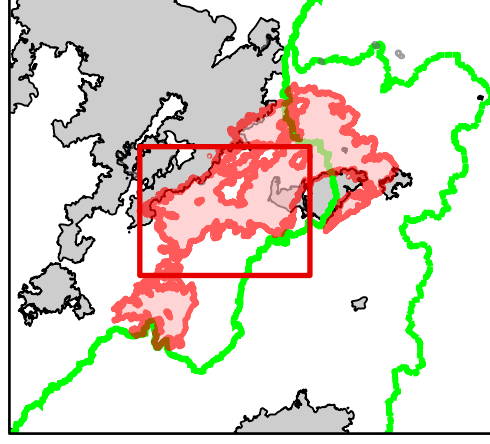

BOUNDARY

IAP

SULPHUR GROUP
ID-SCF-021230
9/20/2021

est. 73,620 acres on
09/17/2021 2002hrs

- Check Point
- Dip Site
- Helispot
- Camp
- Fire Origin
- Other
- Bridge
- Repeater
- Restricted Water Source
- Temporary Flight Restriction
- Fire Edge
- Trail
- Gravel Road
- Dirt Roads
- Unimproved Roads
- Closed Roads
- Roads Open to All Vehicles, Yearlong
- Non-paved road
- Boise National Forest Administered By Salmon-Challis
- Federal Wilderness Boundary
- Fire History
- Other
- Wildfire Daily Fire Perimeter

9/19/2021 2138

PCS: NAD 1983 UTM Zone 11N

1.5 Miles

BOUNDARY

IAP

SEAFOAM GROUP
ID-SCF-021230

9/20/2021

est. 73,620 acres on
09/17/2021 2002hrs

- Dip Site
- Helispot
- Repeater
- Temporary Flight Restriction
- Fire Edge
- Trail
- Dirt Roads
- Unimproved Roads
- Closed Roads
- Roads Open to All Vehicles, Yearlong
- Federal Wilderness Boundary
- Fire History
- Wildfire Daily Fire Perimeter