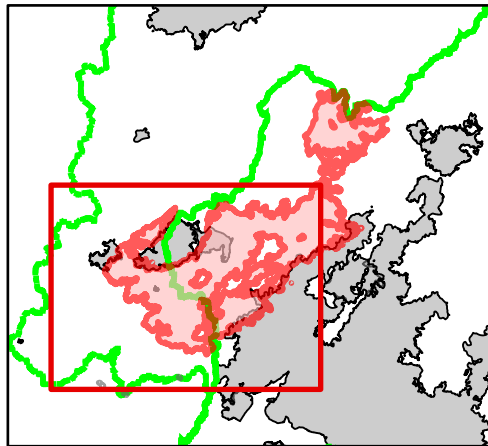

BOUNDARY

IAP

SULPHUR GROUP
ID-SCF-021230
9/20/2021

est. 73,620 acres on
09/17/2021 2002hrs

- Check Point
- Dip Site
- Helispot
- Camp
- Fire Origin
- Other
- Bridge
- Repeater
- Restricted Water Source
- Temporary Flight Restriction
- Fire Edge
- Trail
- Gravel Road
- Dirt Roads
- Unimproved Roads
- Closed Roads
- Roads Open to All Vehicles, Yearlong
- Non-paved road
- Boise National Forest Administered By Salmon-Challis
- Federal Wilderness Boundary
- Fire History
- Other
- Wildfire Daily Fire Perimeter

9/19/2021 2138

PCS: NAD 1983 UTM Zone 11N

1.5 Miles

BOUNDARY

IAP

SEAFOAM GROUP
ID-SCF-021230

9/20/2021

est. 73,620 acres on
09/17/2021 2002hrs