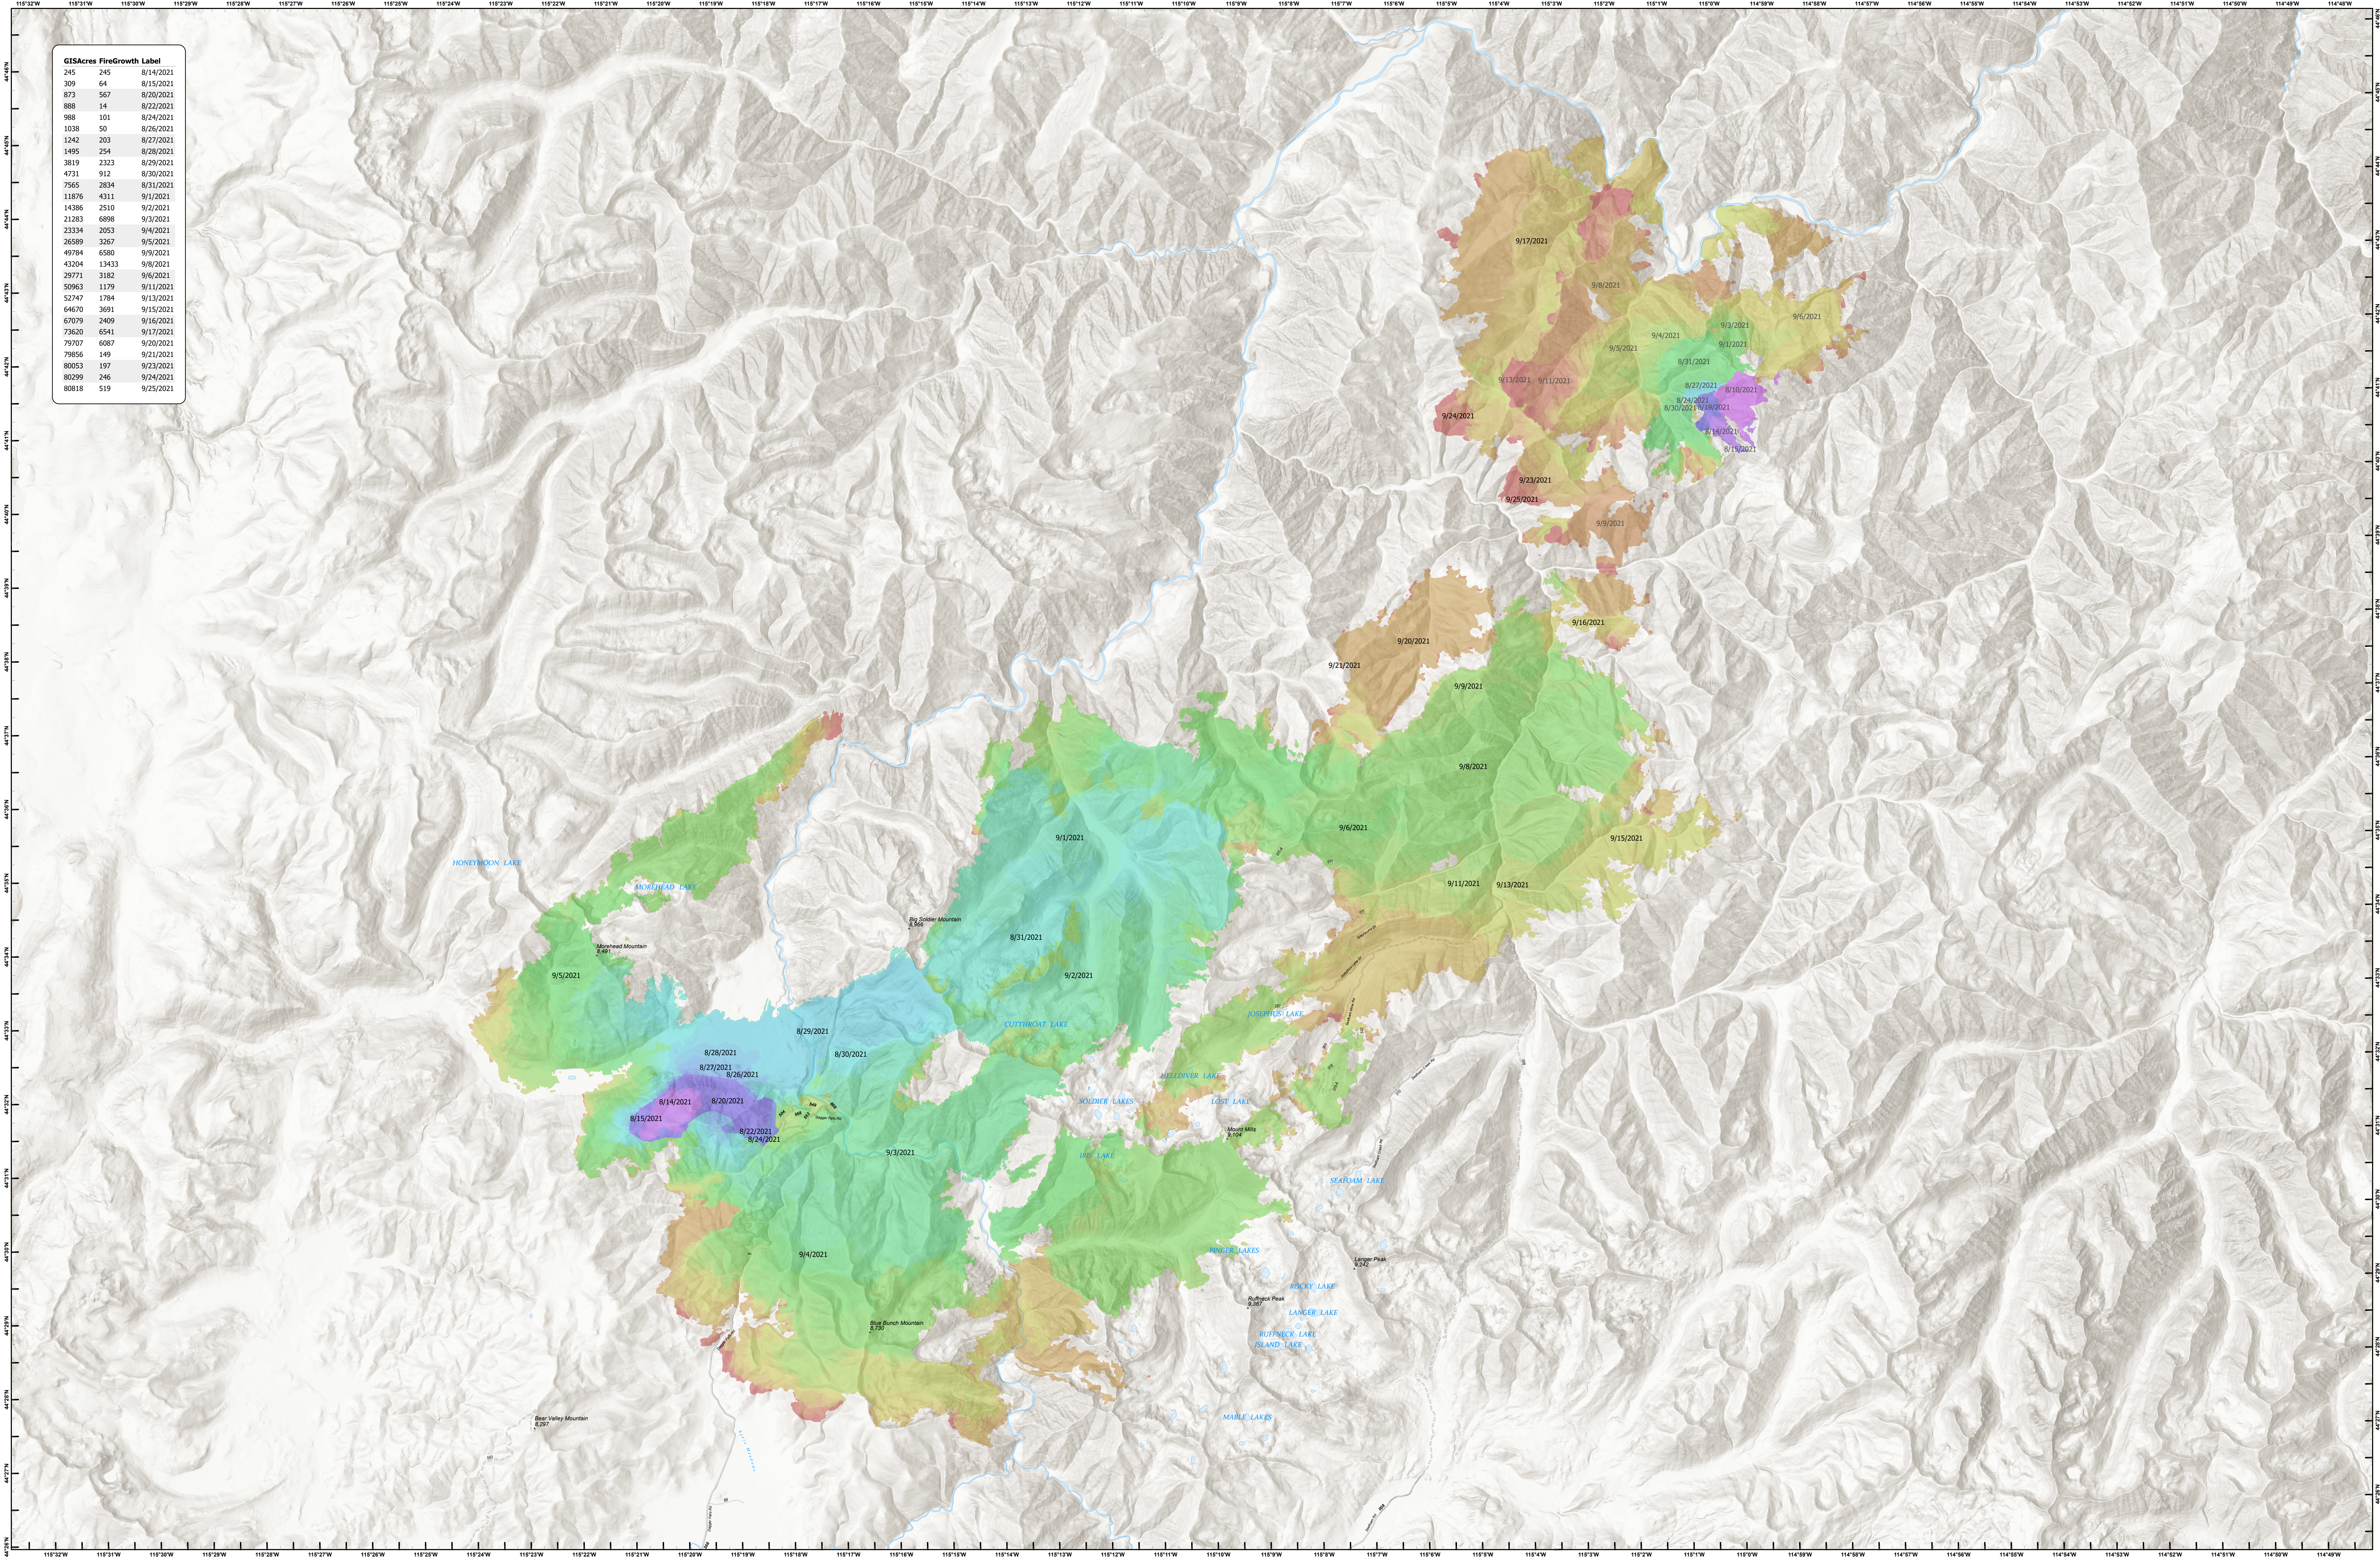

Boundary: 80,518 est. acres Acres from IR 09/25/2021 1947hrs

8/14/2021	8/22/2021	8/27/2021	8/30/2021	9/2/2021	9/5/2021	9/9/2021	9/15/2021	9/20/2021	9/24/2021
8/15/2021	8/24/2021	8/28/2021	8/31/2021	9/3/2021	9/6/2021	9/11/2021	9/16/2021	9/21/2021	9/25/2021
8/20/2021	8/26/2021	8/29/2021	9/1/2021	9/4/2021	9/8/2021	9/13/2021	9/17/2021	9/23/2021